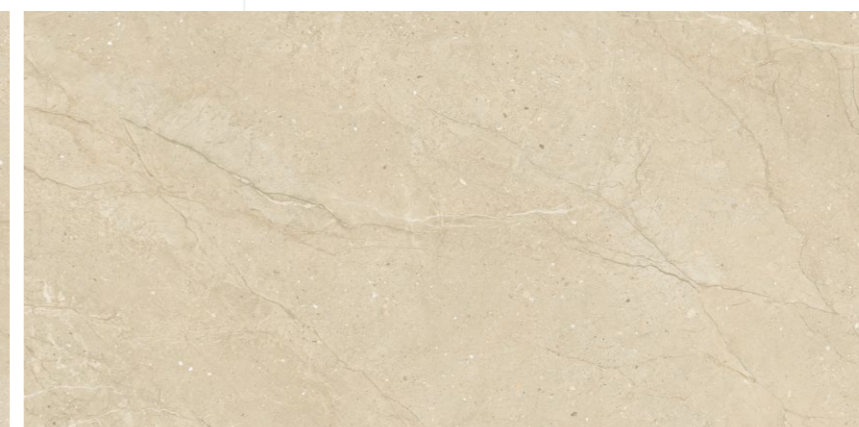

BOFFO[®]
— ADORABLE SURFACES —

ROCK MOLENOS CREAM

**800x1600 mm
Carving**

04 - Random

Touch for Virtual
360°

ROCKER
COLLECTION

BOFFO[®]
— ADORABLE SURFACES —

ROCK MOLENOS GREY