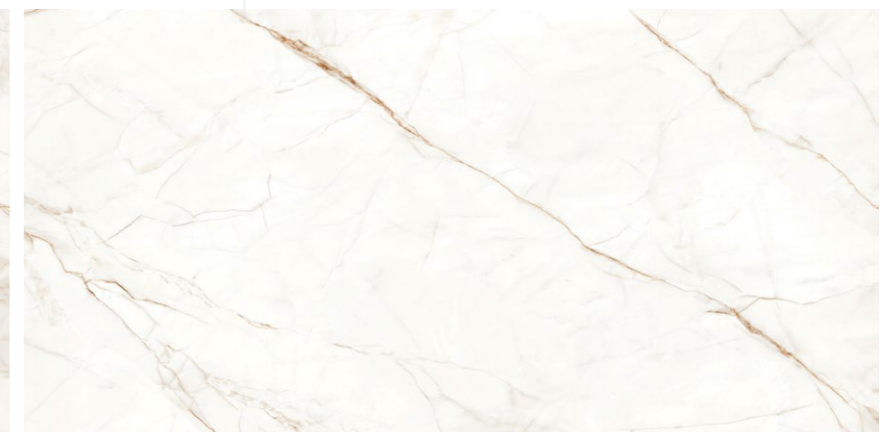

BOFFO[®]
— ADORABLE SURFACES —

ROCK VENACIA

**800x1600 mm
Carving**

04 - Random

Touch for Virtual
360°

ROCKER
COLLECTION

BOFFO[®]
— ADORABLE SURFACES —

ROCK SCOTCHY PEACH