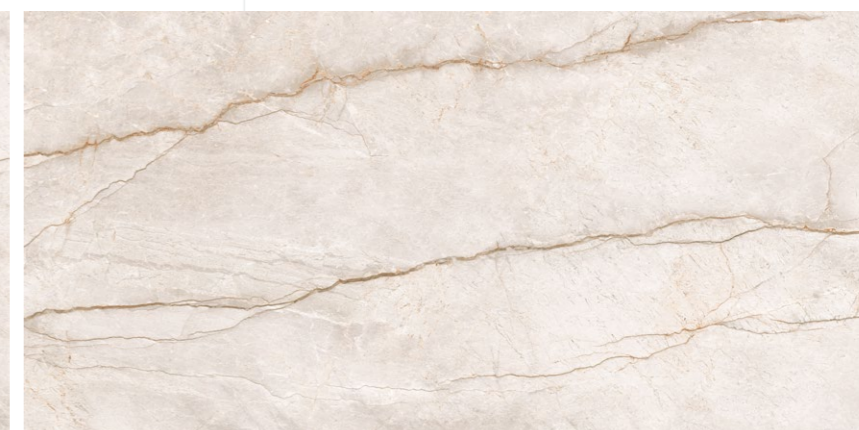

BOFFO®
— ADORABLE SURFACES —

ROCK LITHOS BIANCO

**800x1600 mm
Carving**

04 - Random

Touch for Virtual
360°

ROCKER
COLLECTION