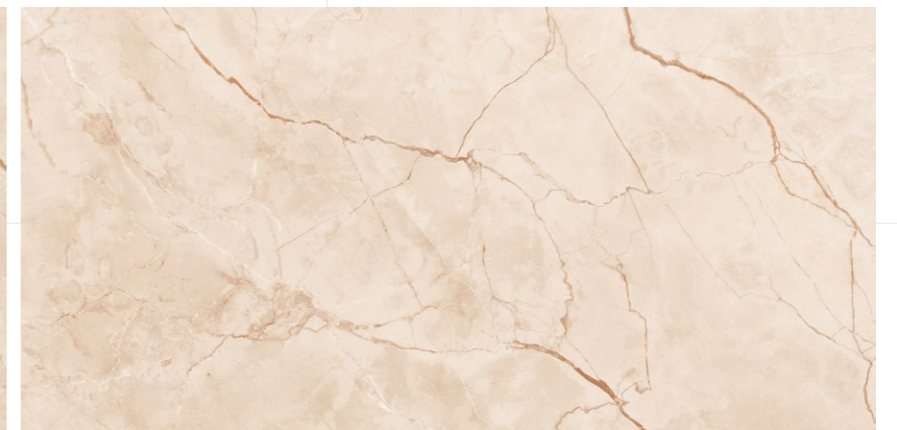

BOFFO®
— ADORABLE SURFACES —

ROCK SOFITA BEIGE

**800x1600 mm
Carving**

04 - Random

Touch for Virtual
360°

ROCKER
COLLECTION