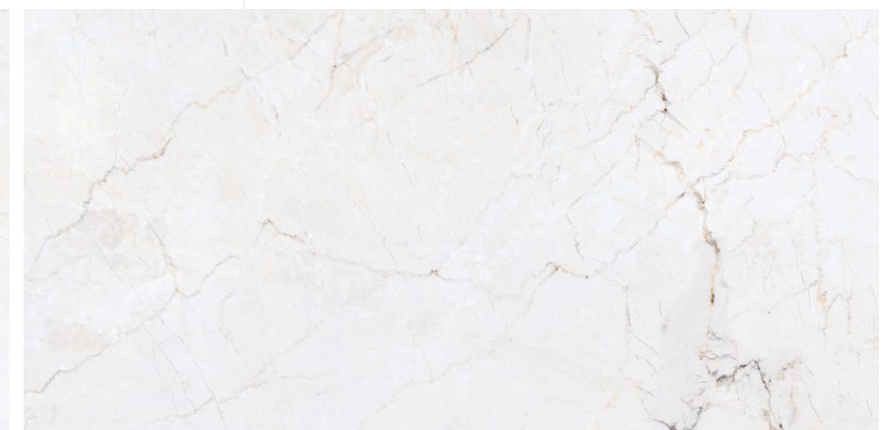

Touch for Virtual
360°

ROCKER
COLLECTION

BOFFO[®]
— ADORABLE SURFACES —

ROCK LEROX WHITE

800x1600 mm
Carving

04 - Random

Touch for Virtual
360°

ROCKER
COLLECTION