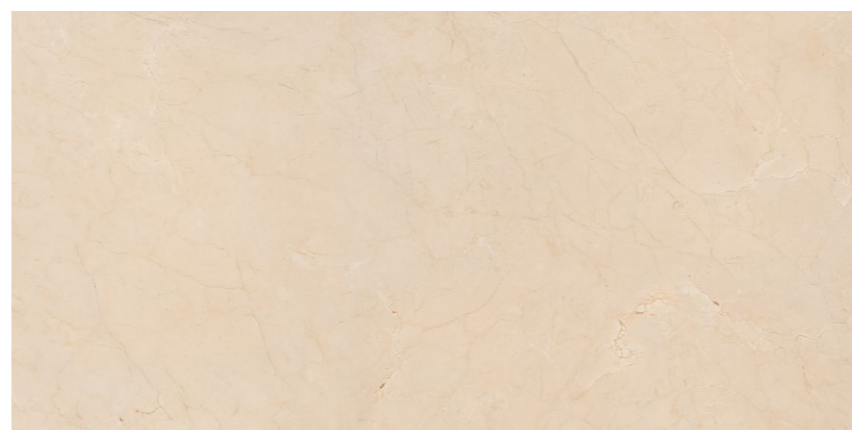

BOFFO®
— ADORABLE SURFACES —

ROCK MARFIL RIPPLE

**800x1600 mm
Carving**

04 - Random

Touch for Virtual
360°

ROCKER
COLLECTION