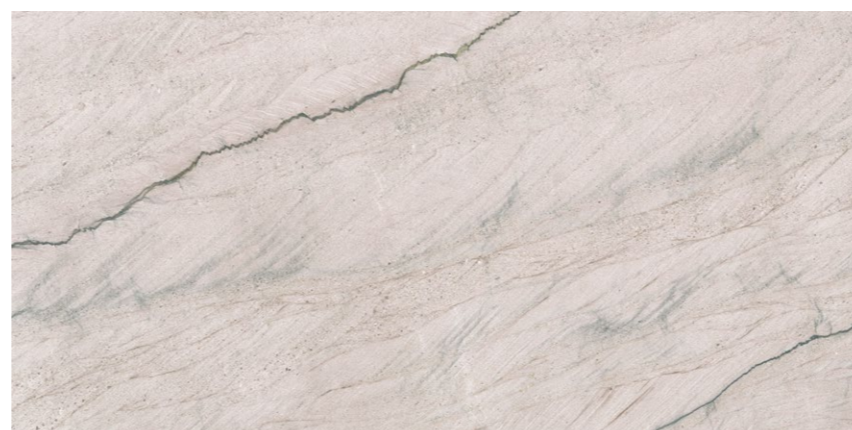

BOFFO®
— ADORABLE SURFACES —

ROCK BRAZILIAN MIST

**800x1600 mm
Carving**

04 - Random

Touch for Virtual
360°

ROCKER
COLLECTION