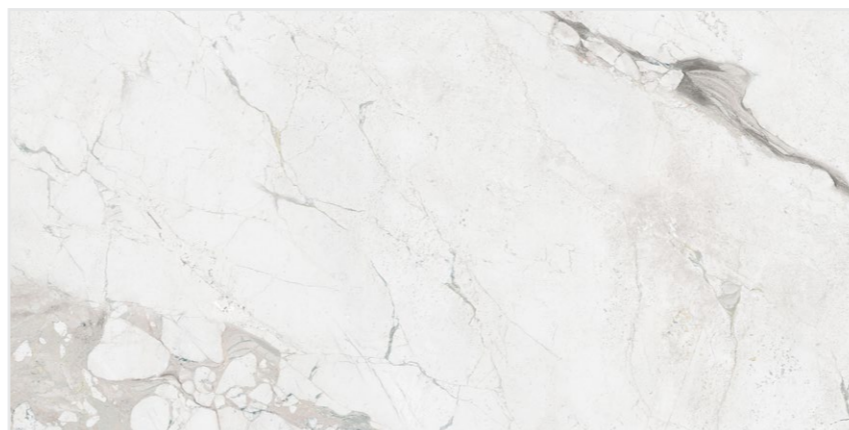

BOFFO®
— ADORABLE SURFACES —

ROCK GRIGIO ARORA WHITE

**800x1600 mm
Carving**

04 - Random

Touch for Virtual
360°

ROCKER
COLLECTION