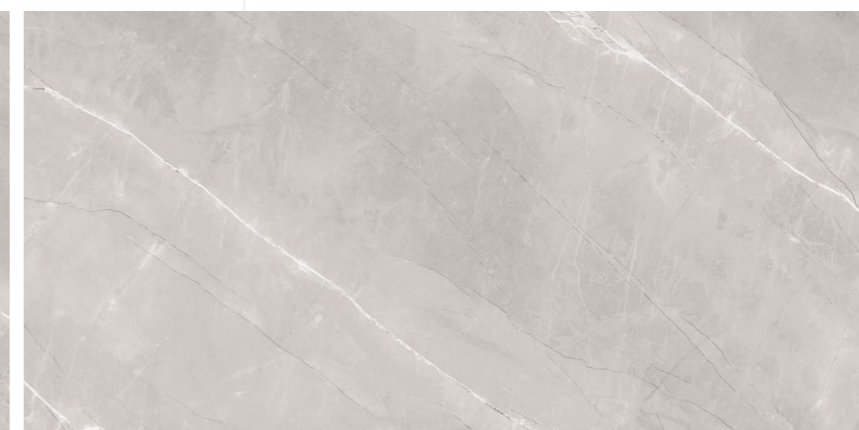

BOFFO®
— ADORABLE SURFACES —

ROCK BIG
ARMANI GREY

800x1600 mm
Carving

04 - Random

ROCKER
COLLECTION