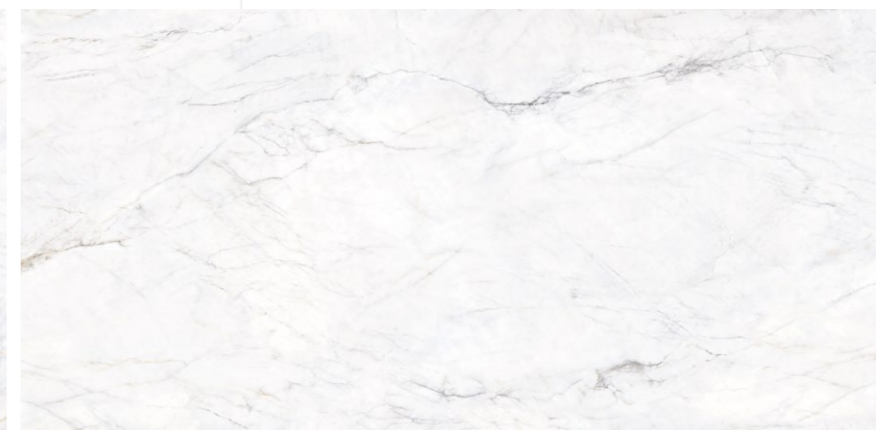

Touch for Virtual
360°

ROCKER
COLLECTION

BOFFO[®]
— ADORABLE SURFACES —

ROCK BARGAMONT PEARL

**800x1600 mm
Carving**

04 - Random

Touch for Virtual
360°

ROCKER
COLLECTION