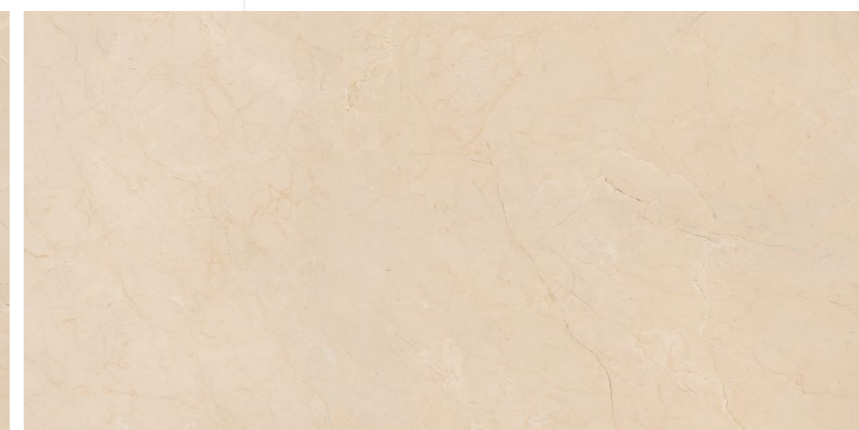

BOFFO®
— ADORABLE SURFACES —

ROCK MARFIL RIPPLE

**800x1600 mm
Carving**

04 - Random

Touch for Virtual
360°

ROCKER
COLLECTION