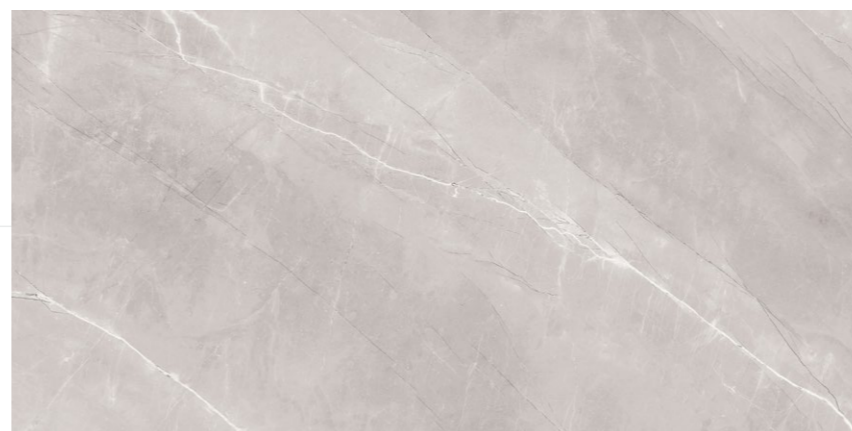

BOFFO®
— ADORABLE SURFACES —

ROCK BIG
ARMANI GREY

800x1600 mm
Carving

04 - Random

ROCKER
COLLECTION