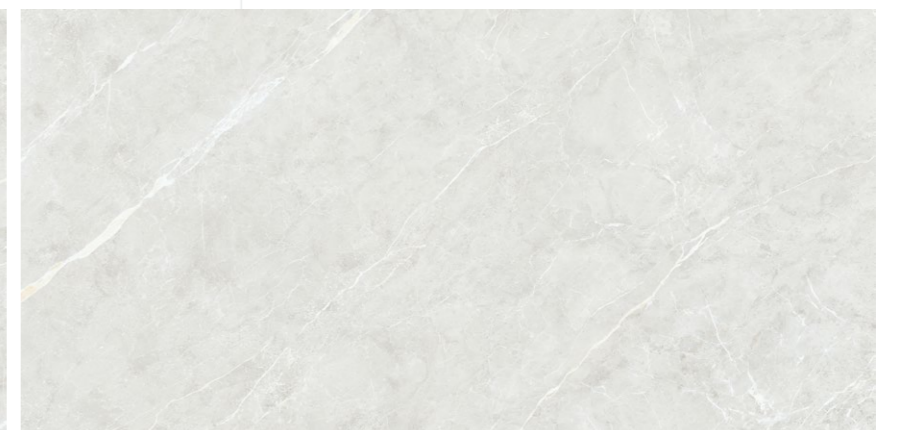

BOFFO®
— ADORABLE SURFACES —

ROCK QUILL BIANCO

**800x1600 mm
Carving**

05 - Random

Touch for Virtual
360°

ROCKER
COLLECTION