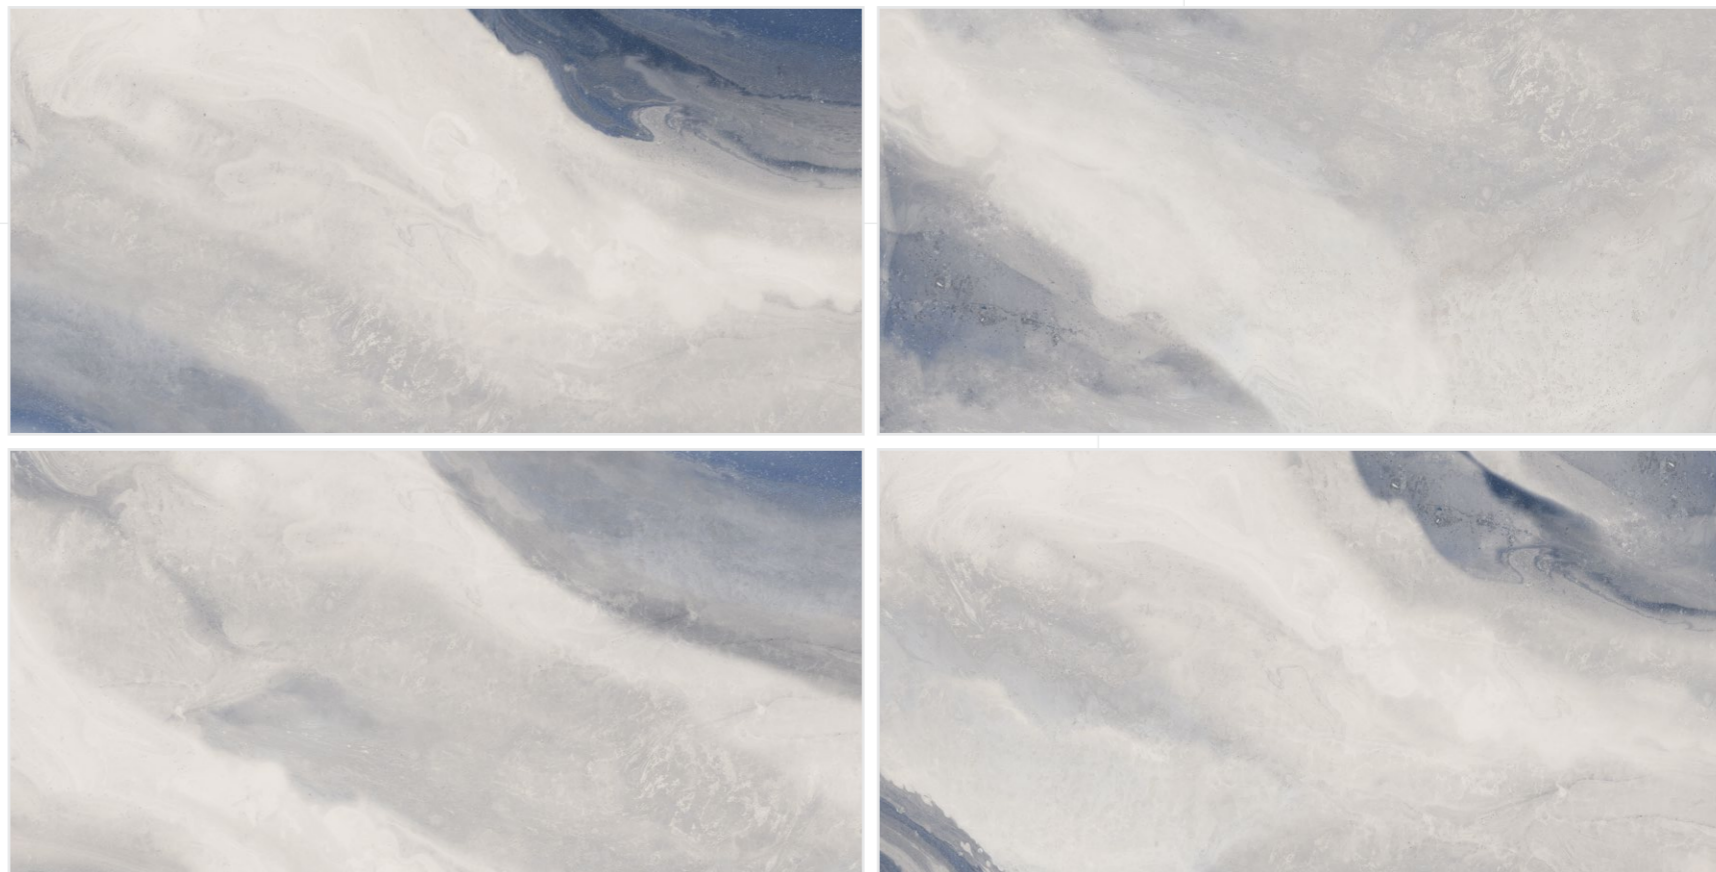

BOFFO[®]
— ADORABLE SURFACES —

ROCK ABSTRACT MARBLE & DECOR

**800x1600 mm
Carving**

04 - Random

Touch for Virtual
360°

ROCKER
COLLECTION

BOFFO[®]
— ADORABLE SURFACES —

ROCK BOTTOCHINO DELUX