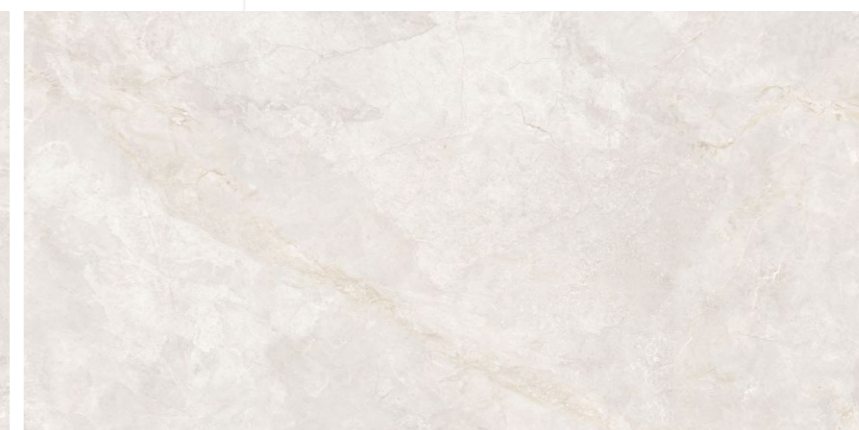

Touch for Virtual
360°

ROCKER
COLLECTION

BOFFO[®]
— ADORABLE SURFACES —

ROCK SCOTCHY BIANCO

**800x1600 mm
Carving**

04 - Random

ROCKER
COLLECTION

BOFFO[®]
— ADORABLE SURFACES —