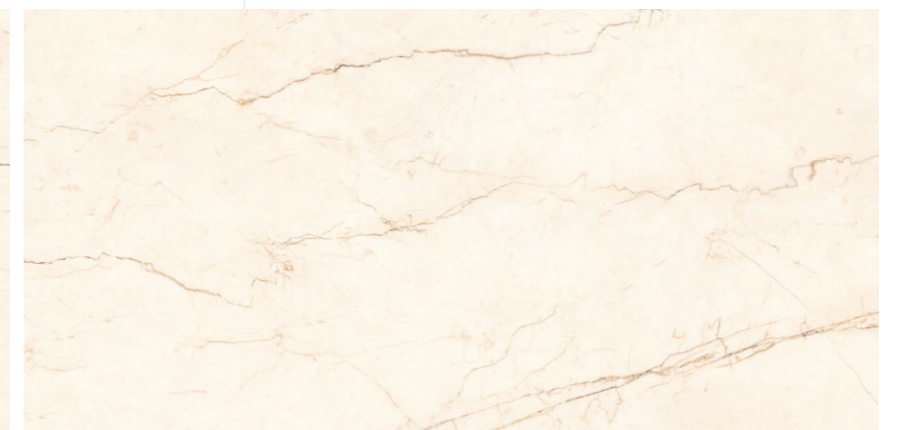

ROCKER
COLLECTION

BOFFO[®]
— ADORABLE SURFACES —

ROCK **MARMO BEIGE**

800x1600 mm
Carving

04 - Random

Touch for Virtual
360°

ROCKER
COLLECTION

HOTEL
HARBOUR VILLE