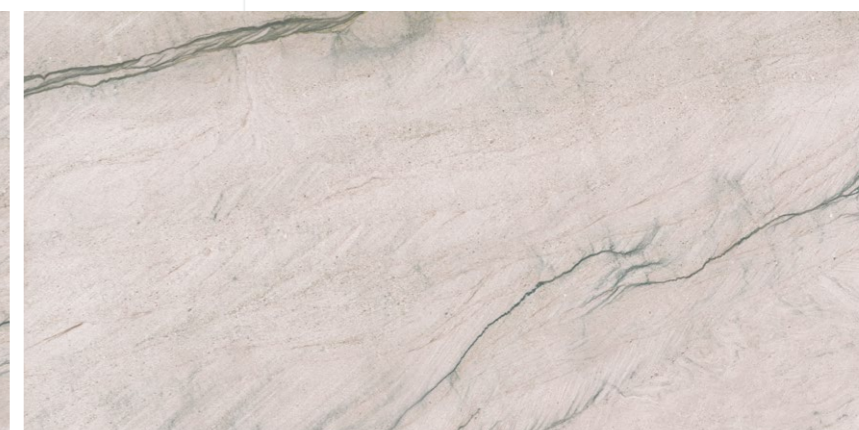

BOFFO®
— ADORABLE SURFACES —

ROCK BRAZILIAN MIST

**800x1600 mm
Carving**

04 - Random

Touch for Virtual
360°

ROCKER
COLLECTION