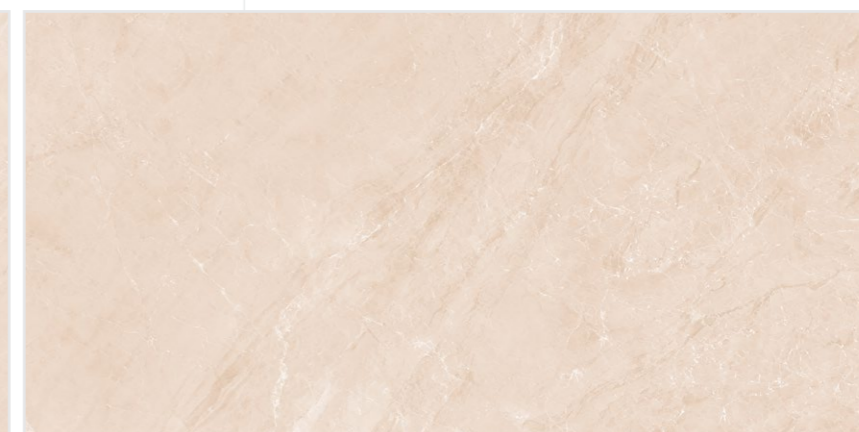

BOFFO®
— ADORABLE SURFACES —

ROCK OMNIA BEIGE

800x1600 mm
Carving

04 - Random

Touch for Virtual
360°

ROCKER
COLLECTION