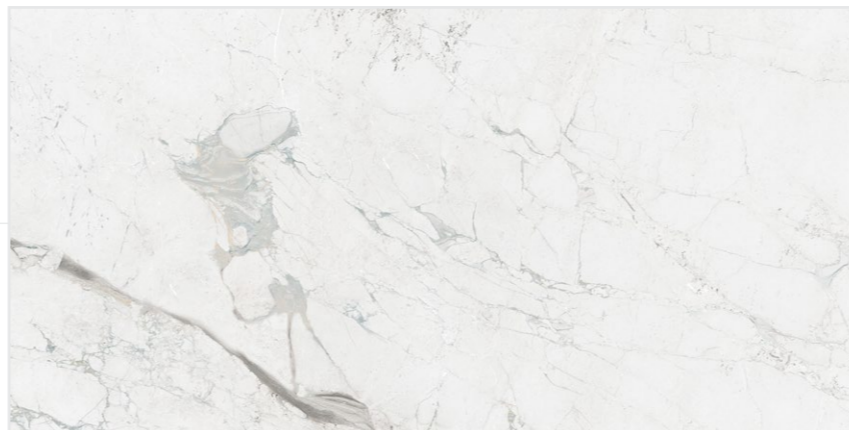

BOFFO®
— ADORABLE SURFACES —

ROCK GRIGIO ARORA WHITE

**800x1600 mm
Carving**

04 - Random

Touch for Virtual
360°

ROCKER
COLLECTION