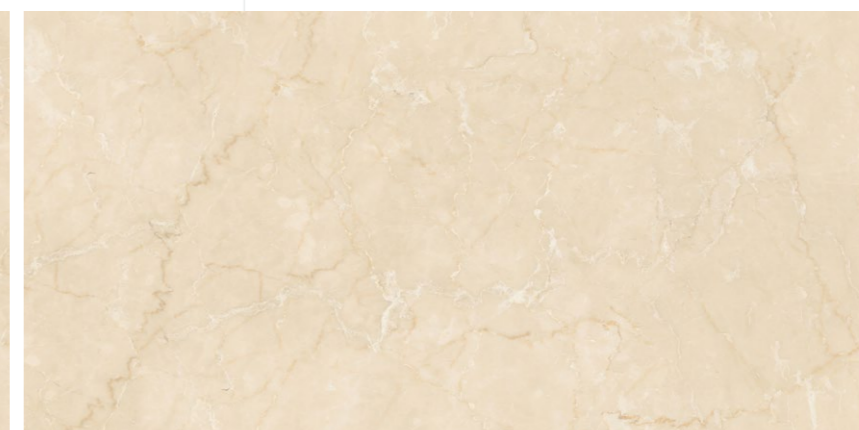

BOFFO®
— ADORABLE SURFACES —

ROCK BOTTOCHINO DELUX

800x1600 mm
Carving

04 - Random

Touch for Virtual
360°

ROCKER
COLLECTION