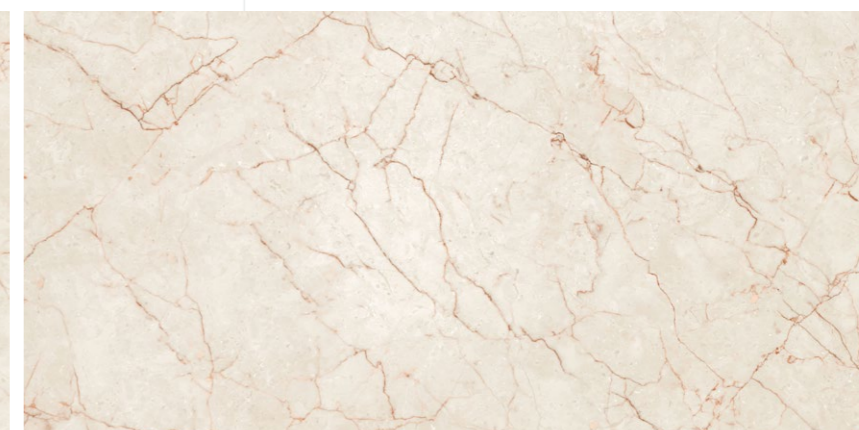

Touch for Virtual
360°

ROCKER
COLLECTION

BOFFO[®]
— ADORABLE SURFACES —

ROCK ROSSALIA BROWN

**800x1600 mm
Carving**

04 - Random

Touch for Virtual
360°

ROCKER
COLLECTION