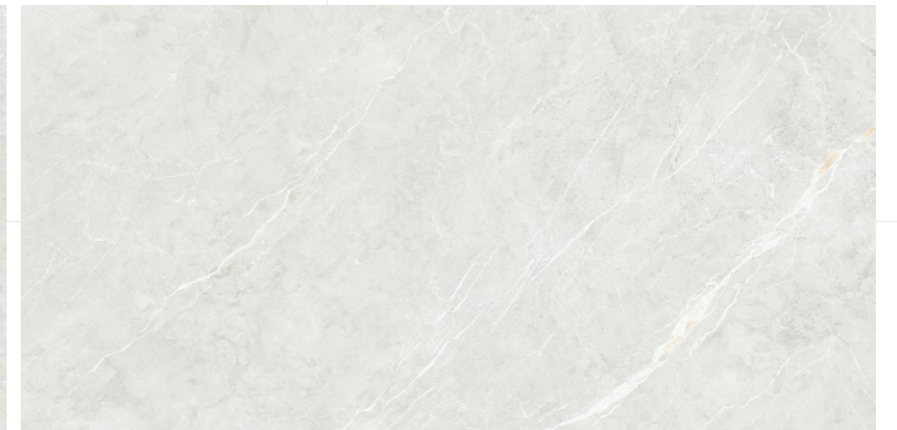

BOFFO®
— ADORABLE SURFACES —

ROCK QUILL BIANCO

**800x1600 mm
Carving**

05 - Random

Touch for Virtual
360°

ROCKER
COLLECTION