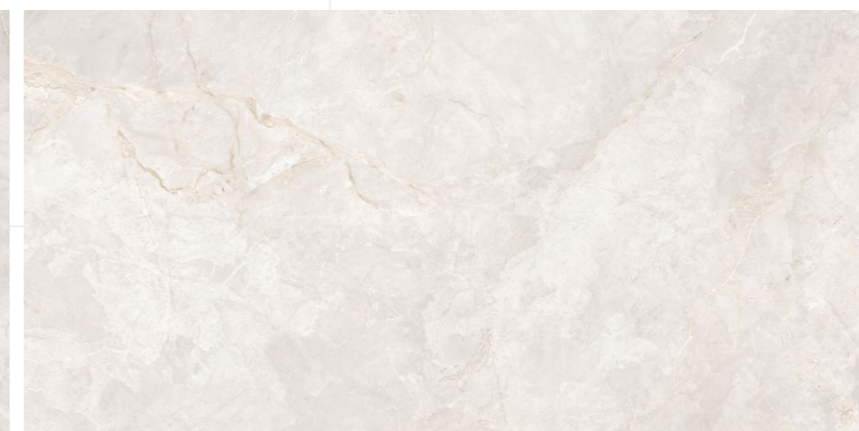

Touch for Virtual
360°

ROCKER
COLLECTION

BOFFO[®]
— ADORABLE SURFACES —

ROCK SCOTCHY BIANCO

**800x1600 mm
Carving**

04 - Random

ROCKER
COLLECTION

BOFFO[®]
— ADORABLE SURFACES —