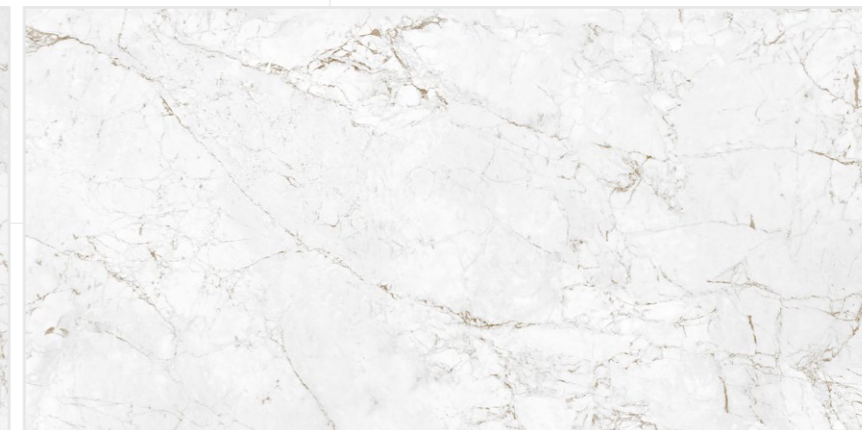

ROCK THUNDERBOLT

**800x1600 mm
Carving**

06 - Random

Touch for Virtual
360°

ROCKER
COLLECTION

BOFFO[®]
— ADORABLE SURFACES —

ROCK LITHOS BEIGE

**800x1600 mm
Carving**