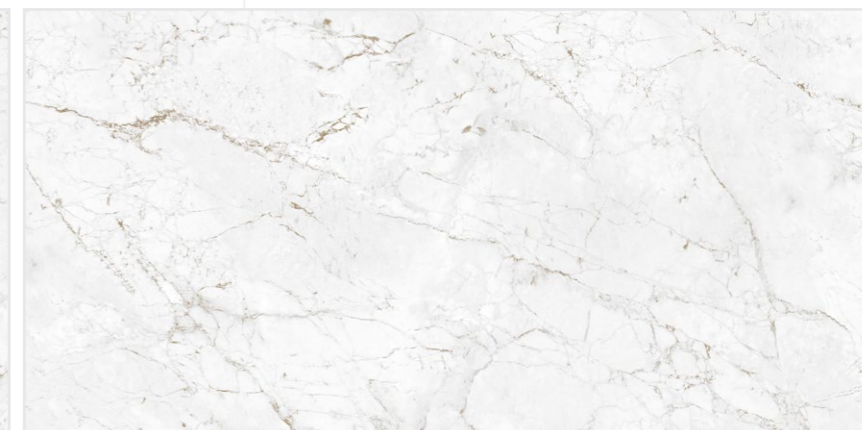

ROCK THUNDERBOLT

**800x1600 mm
Carving**

06 - Random

Touch for Virtual
360°

ROCKER
COLLECTION

BOFFO[®]
— ADORABLE SURFACES —

ROCK LITHOS BEIGE

**800x1600 mm
Carving**