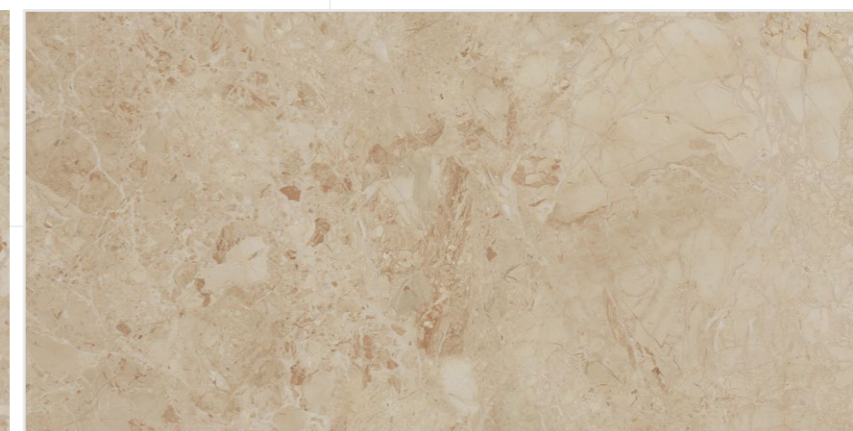

BOFFO[®]
— ADORABLE SURFACES —

ROCK BRECCIA

**800x1600 mm
Carving**

04 - Random

Touch for Virtual
360°

ROCKER
COLLECTION

BOFFO[®]
— ADORABLE SURFACES —

ROCK FIRRADO FASCO BEIGE