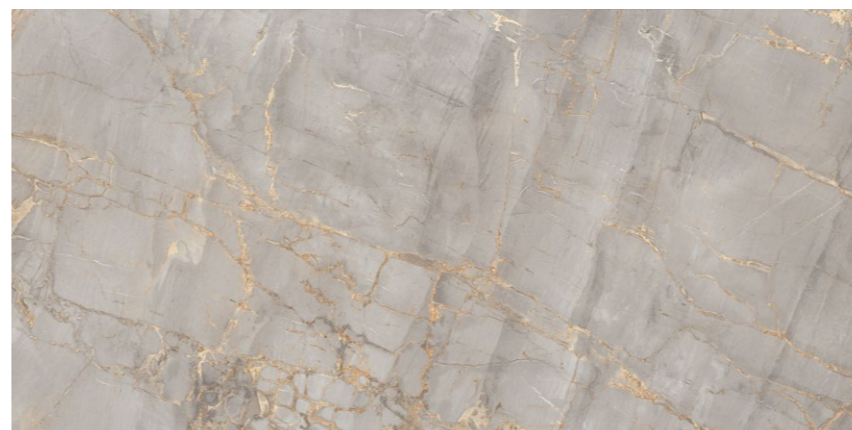

BOFFO®
— ADORABLE SURFACES —

ROCK NACARADO GOLD

**800x1600 mm
Carving**

04 - Random

Touch for Virtual
360°

ROCKER
COLLECTION