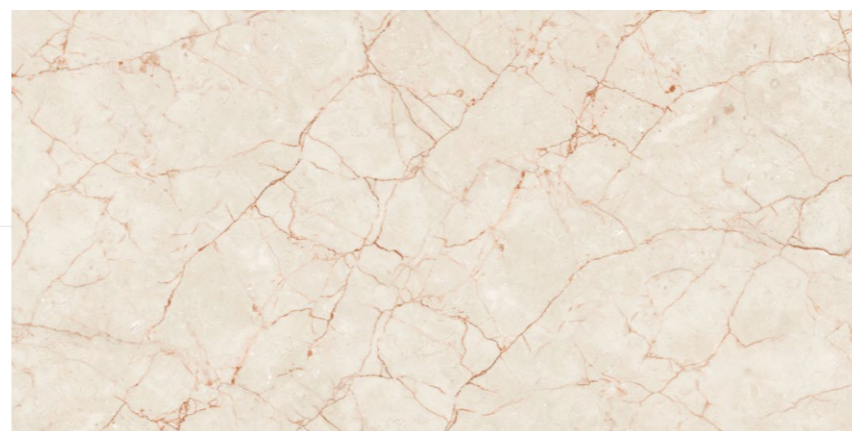

Touch for Virtual
360°

ROCKER
COLLECTION

BOFFO[®]
— ADORABLE SURFACES —

ROCK ROSSALIA BROWN

**800x1600 mm
Carving**

04 - Random

Touch for Virtual
360°

ROCKER
COLLECTION