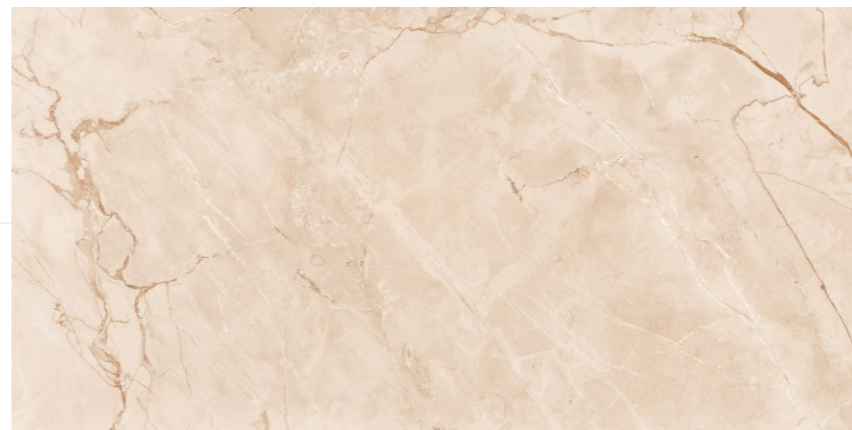

BOFFO®
— ADORABLE SURFACES —

ROCK SOFITA BEIGE

**800x1600 mm
Carving**

04 - Random

Touch for Virtual
360°

ROCKER
COLLECTION