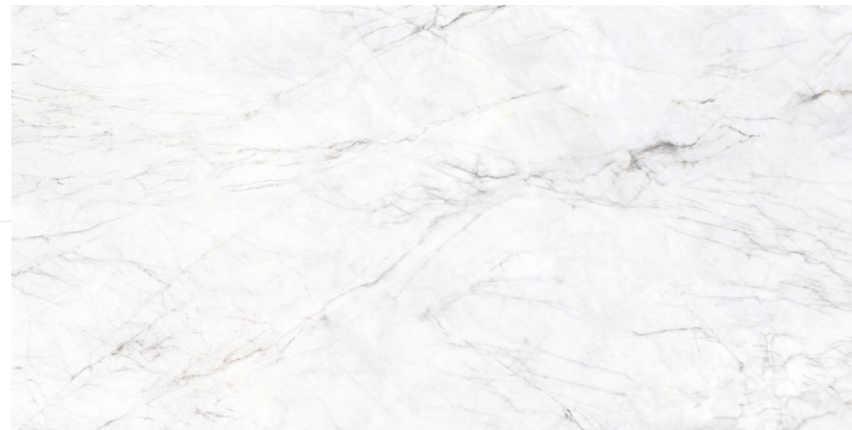

Touch for Virtual
360°

ROCKER
COLLECTION

BOFFO[®]
— ADORABLE SURFACES —

ROCK BARGAMONT PEARL

**800x1600 mm
Carving**

04 - Random

Touch for Virtual
360°

ROCKER
COLLECTION