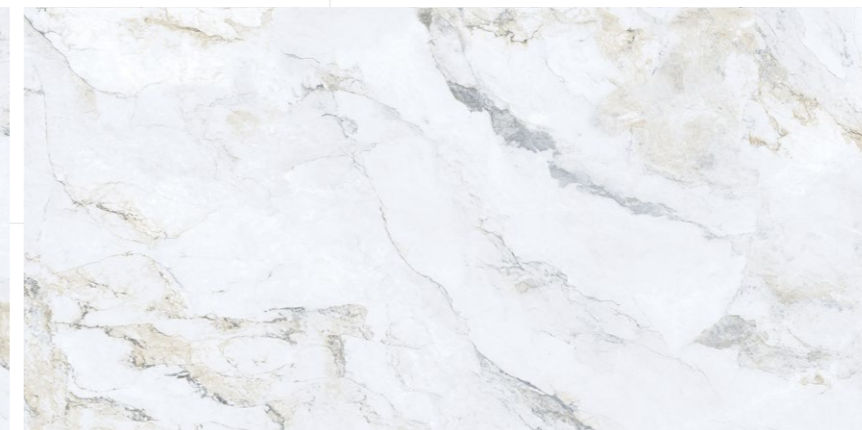

BOFFO®
— ADORABLE SURFACES —

ROCK MYSTERY WHITE

**800x1600 mm
Carving**

04 - Random

Touch for Virtual
360°

ROCKER
COLLECTION