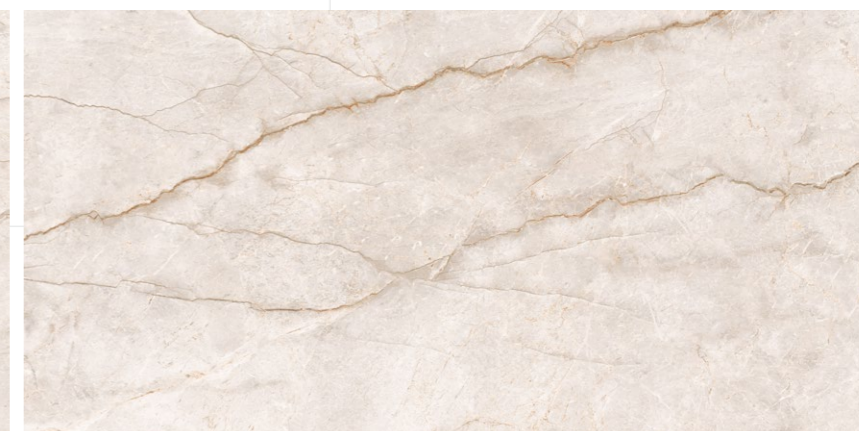

BOFFO®
— ADORABLE SURFACES —

ROCK LITHOS BIANCO

**800x1600 mm
Carving**

04 - Random

Touch for Virtual
360°

ROCKER
COLLECTION