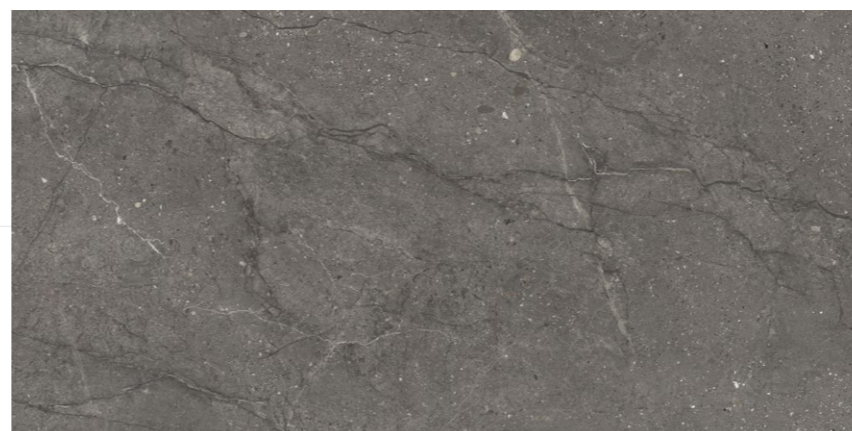

BOFFO®
— ADORABLE SURFACES —

ROCK MOLENOS NOBEL

**800x1600 mm
Carving**

04 - Random

Touch for Virtual
360°

ROCKER
COLLECTION