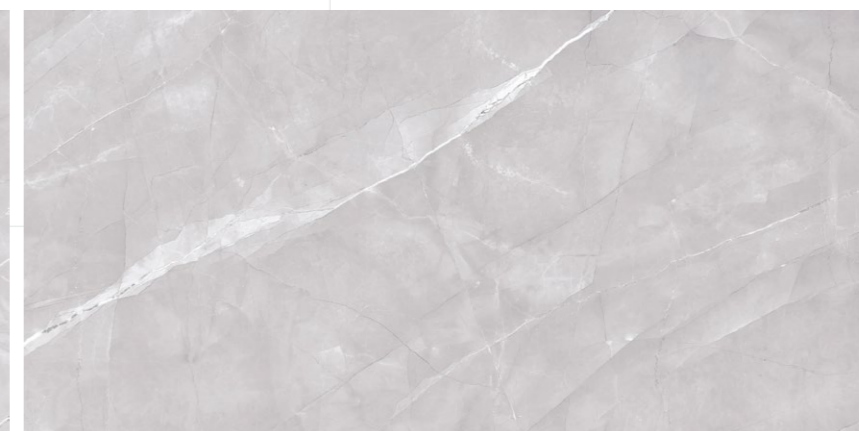

BOFFO®
— ADORABLE SURFACES —

ROCK AMANI GREY

**800x1600 mm
Carving**

04 - Random

Touch for Virtual
360°

ROCKER
COLLECTION