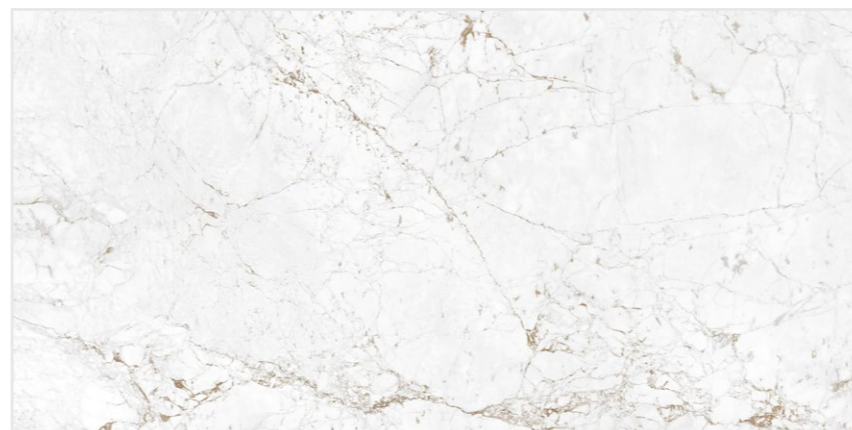

ROCK THUNDERBOLT

**800x1600 mm
Carving**

06 - Random

Touch for Virtual
360°

ROCKER
COLLECTION

BOFFO[®]
— ADORABLE SURFACES —

ROCK LITHOS BEIGE

**800x1600 mm
Carving**