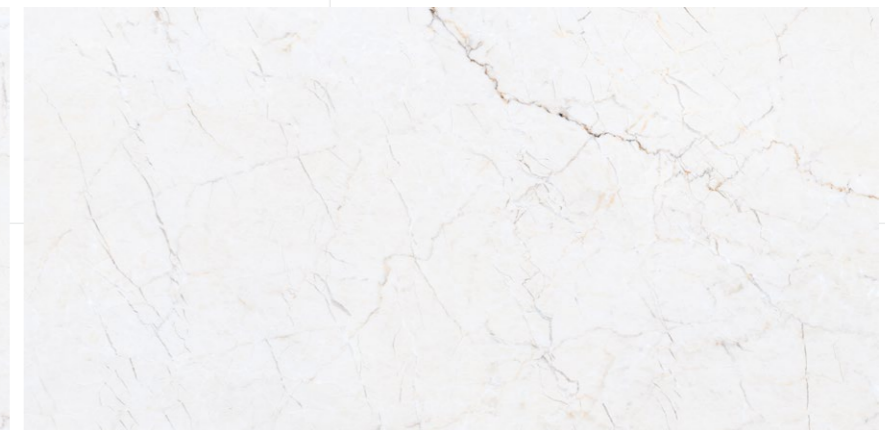

Touch for Virtual
360°

ROCKER
COLLECTION

BOFFO[®]
— ADORABLE SURFACES —

ROCK LEROX WHITE

800x1600 mm
Carving

04 - Random

Touch for Virtual
360°

ROCKER
COLLECTION