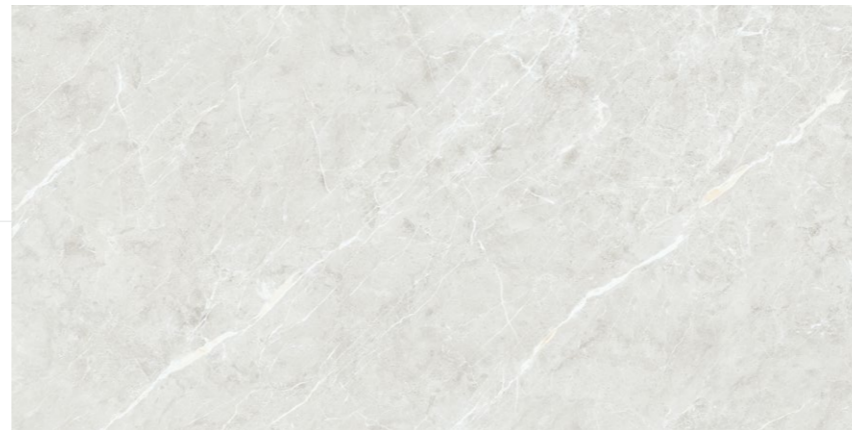

BOFFO®
— ADORABLE SURFACES —

ROCK QUILL BIANCO

**800x1600 mm
Carving**

05 - Random

Touch for Virtual
360°

ROCKER
COLLECTION