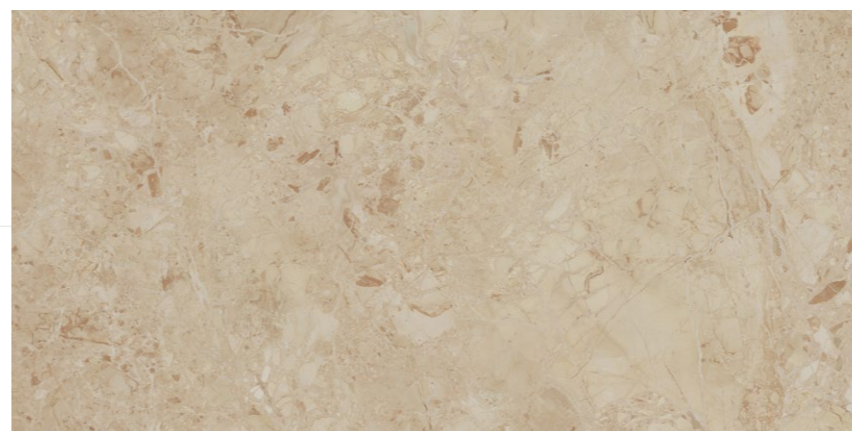

BOFFO[®]
— ADORABLE SURFACES —

ROCK BRECCIA

**800x1600 mm
Carving**

04 - Random

Touch for Virtual
360°

ROCKER
COLLECTION

BOFFO[®]
— ADORABLE SURFACES —

ROCK FIRRADO FASCO BEIGE