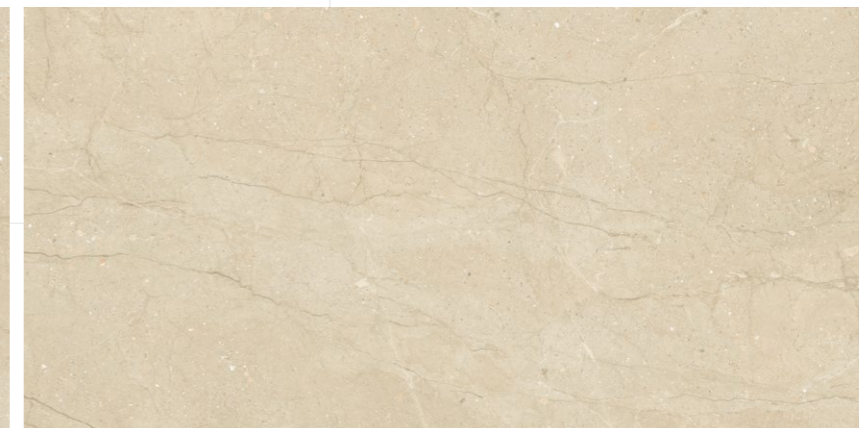

BOFFO[®]
— ADORABLE SURFACES —

ROCK MOLENOS CREAM

**800x1600 mm
Carving**

04 - Random

Touch for Virtual
360°

ROCKER
COLLECTION

BOFFO[®]
— ADORABLE SURFACES —

ROCK MOLENOS GREY