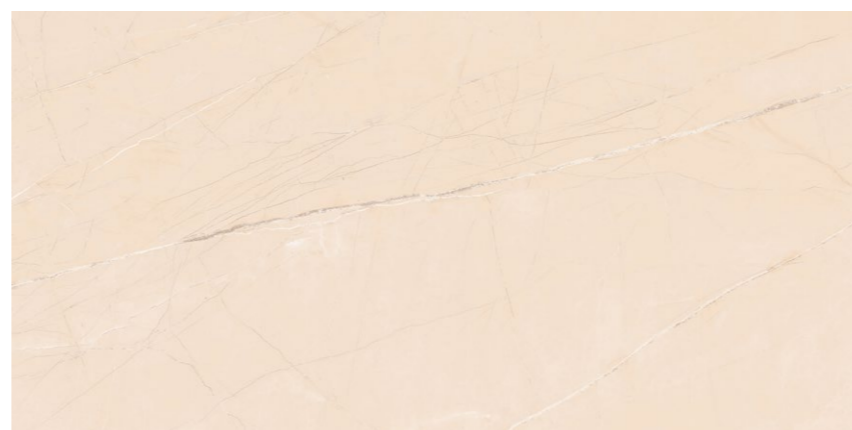

BOFFO®
— ADORABLE SURFACES —

ROCK AMANI BEIGE

**800x1600 mm
Carving**

04 - Random

Touch for Virtual
360°

ROCKER
COLLECTION