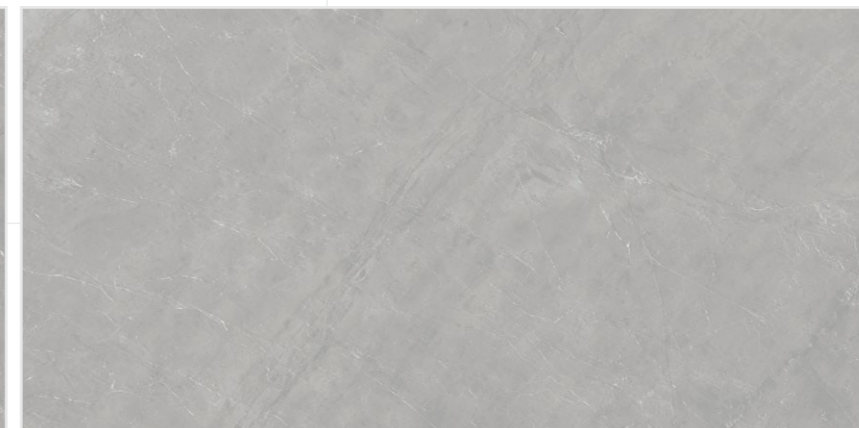

BOFFO®
— ADORABLE SURFACES —

ROCK OMNIA GREY

**800x1600 mm
Carving**

04 - Random

Touch for Virtual
360°

ROCKER
COLLECTION