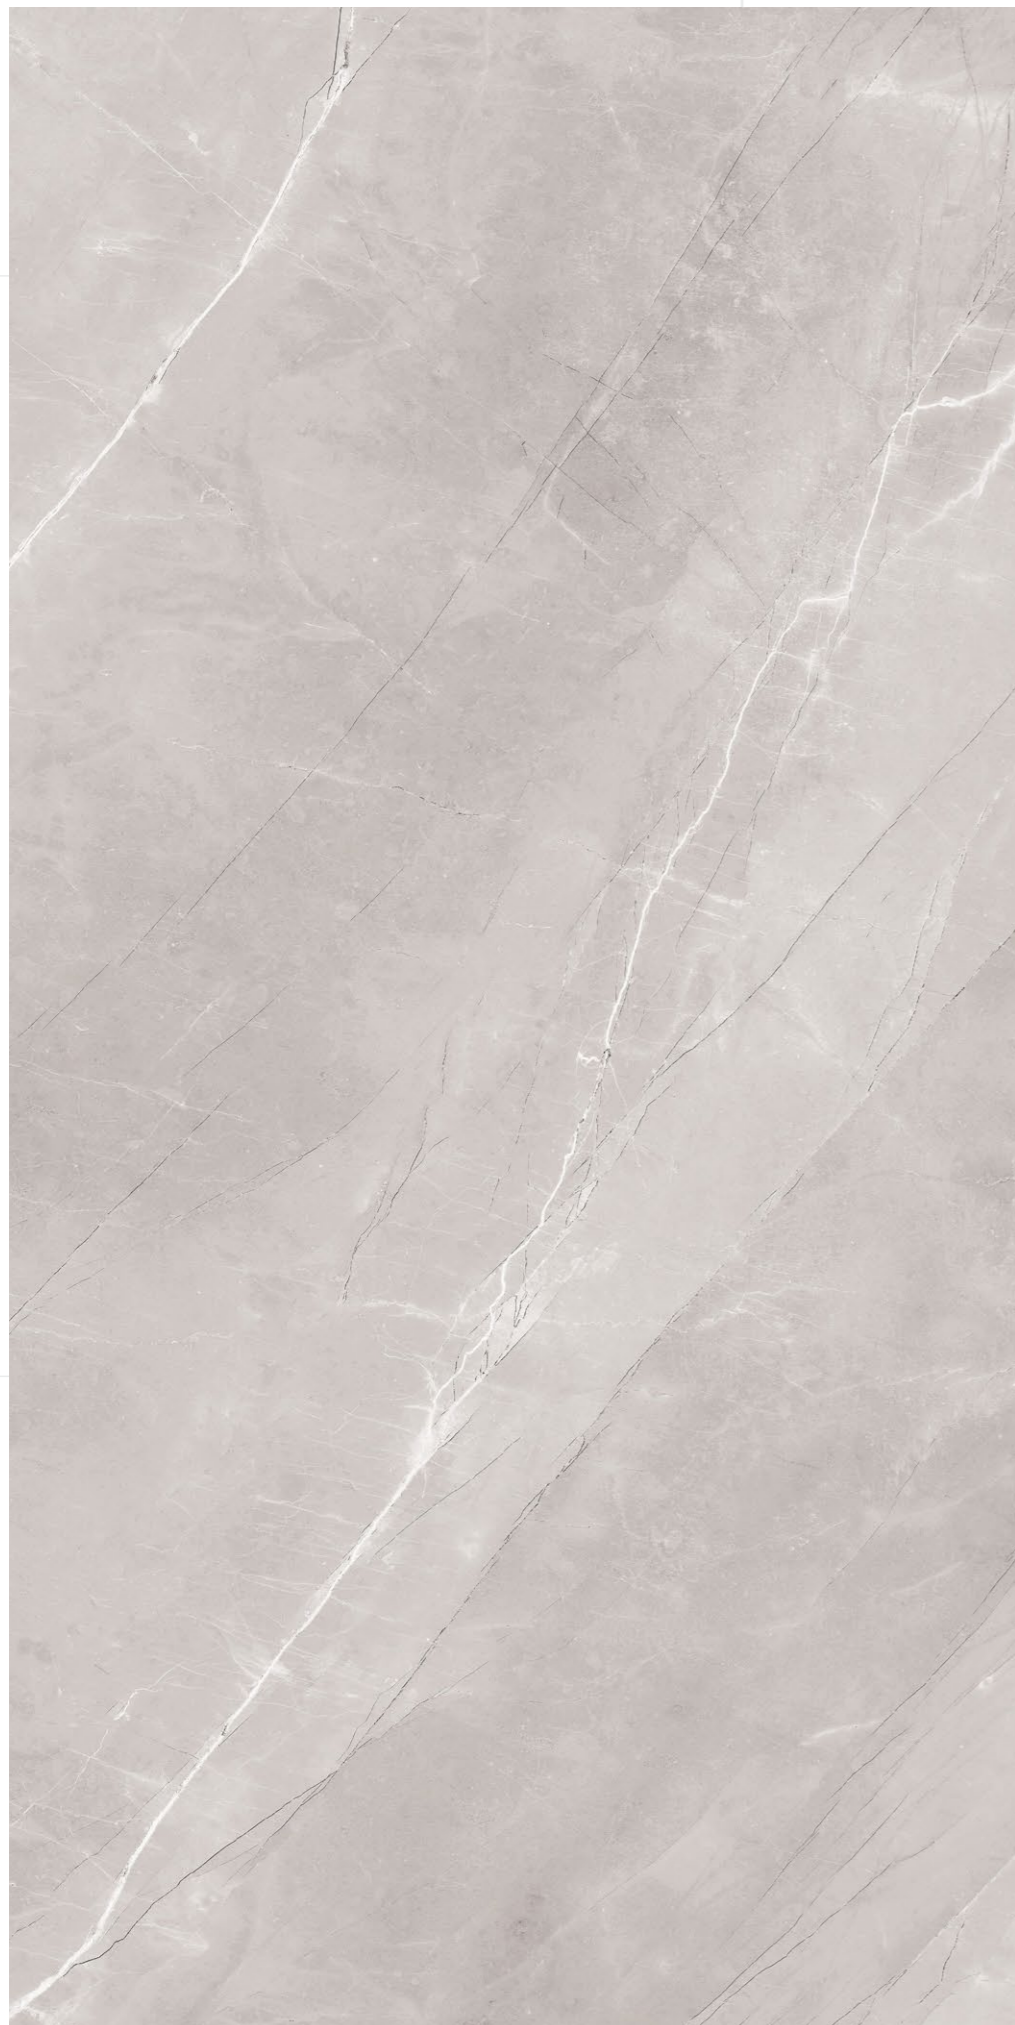

BOFFO[®]
— ADORABLE SURFACES —

ROCK BIG ***ARMANI BIANCO***

800x1600 mm
Carving

04 - Random

ROCKER
COLLECTION

BOFFO[®]
— ADORABLE SURFACES —

ROCK BIG
ARMANI GREY

800x1600 mm
Carving