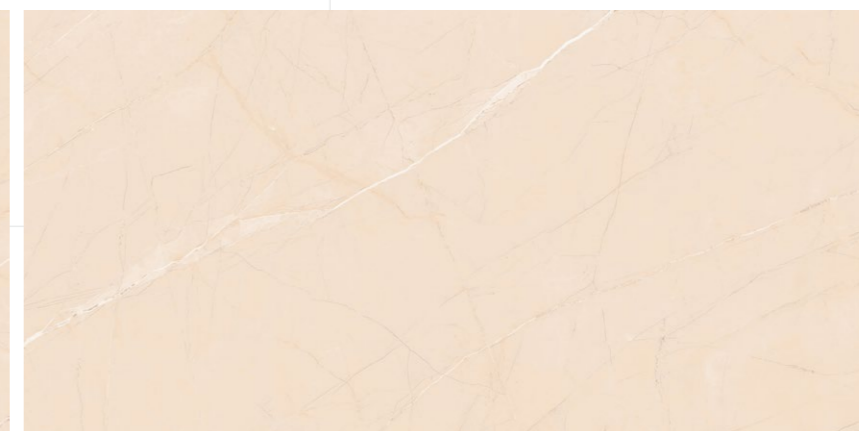

BOFFO®
— ADORABLE SURFACES —

ROCK AMANI BEIGE

**800x1600 mm
Carving**

04 - Random

Touch for Virtual
360°

ROCKER
COLLECTION