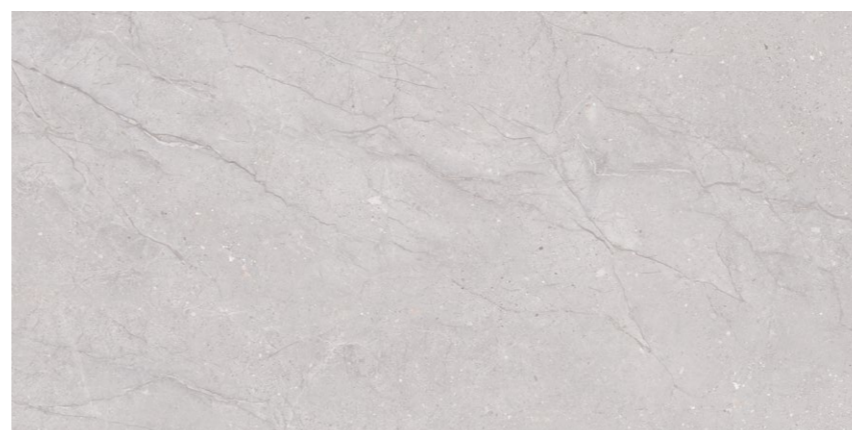

BOFFO®
— ADORABLE SURFACES —

ROCK MOLENOS GREY

**800x1600 mm
Carving**

04 - Random

Touch for Virtual
360°

ROCKER
COLLECTION