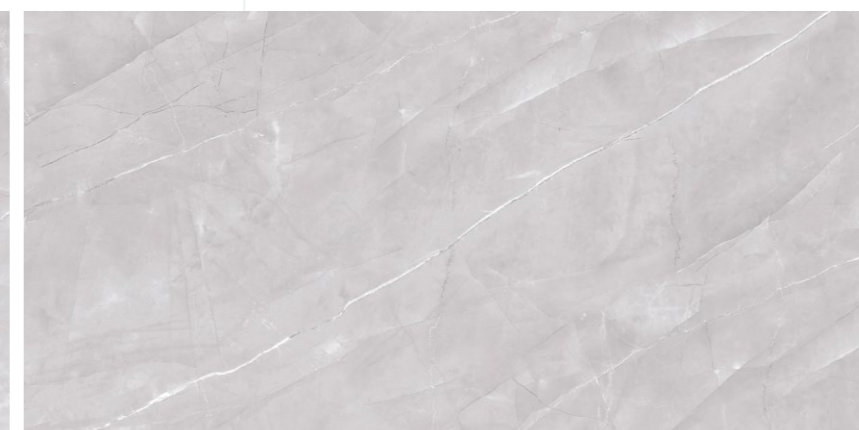

BOFFO®
— ADORABLE SURFACES —

ROCK AMANI GREY

**800x1600 mm
Carving**

04 - Random

Touch for Virtual
360°

ROCKER
COLLECTION