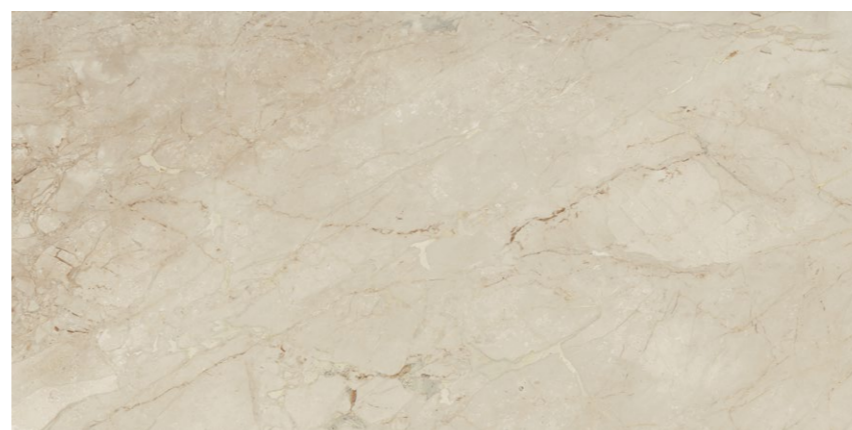

Touch for Virtual
360°

ROCKER
COLLECTION

BOFFO[®]
— ADORABLE SURFACES —

ROCK PISTA NATURAL

**800x1600 mm
Carving**

04 - Random

Touch for Virtual
360°

ROCKER
COLLECTION