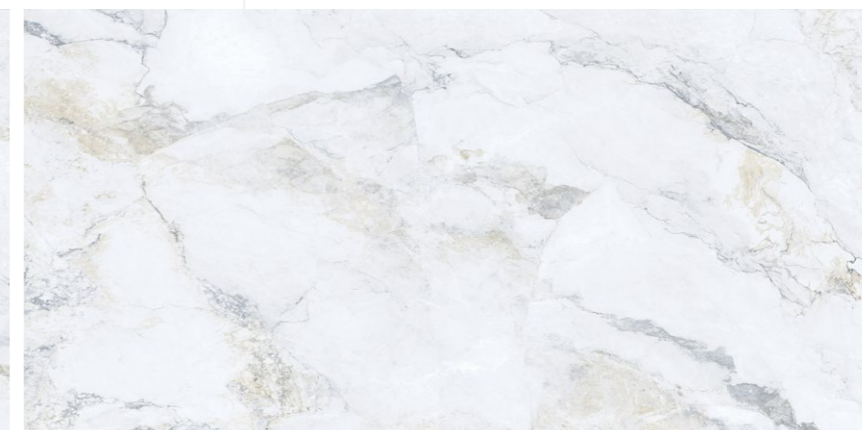

BOFFO®
— ADORABLE SURFACES —

ROCK MYSTERY WHITE

**800x1600 mm
Carving**

04 - Random

Touch for Virtual
360°

ROCKER
COLLECTION