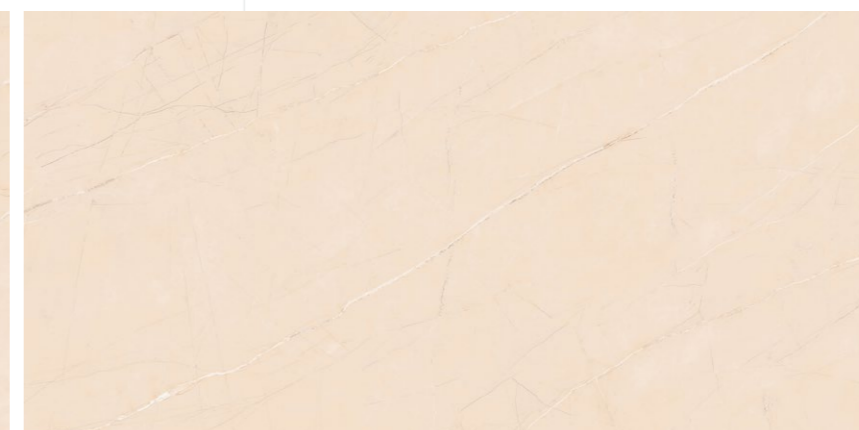

BOFFO®
— ADORABLE SURFACES —

ROCK AMANI BEIGE

**800x1600 mm
Carving**

04 - Random

Touch for Virtual
360°

ROCKER
COLLECTION