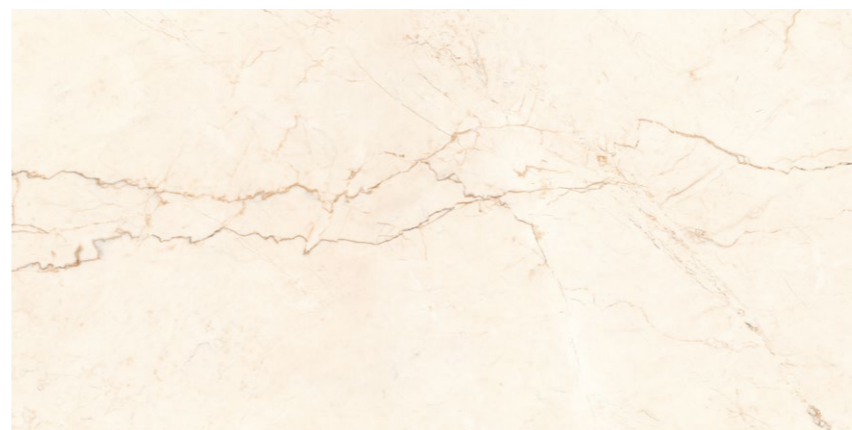

ROCKER
COLLECTION

BOFFO[®]
— ADORABLE SURFACES —

ROCK **MARMO BEIGE**

800x1600 mm
Carving

04 - Random

Touch for Virtual
360°

ROCKER
COLLECTION

HOTEL
HARBOUR VILLE