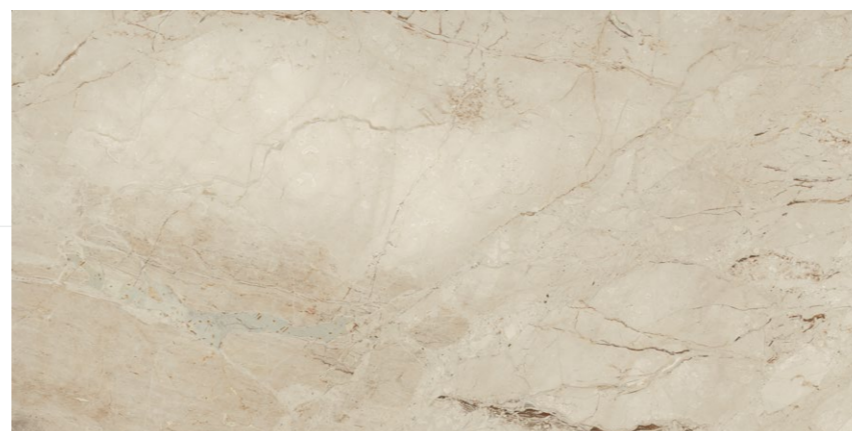

Touch for Virtual
360°

ROCKER
COLLECTION

BOFFO[®]
— ADORABLE SURFACES —

ROCK PISTA NATURAL

**800x1600 mm
Carving**

04 - Random

Touch for Virtual
360°

ROCKER
COLLECTION