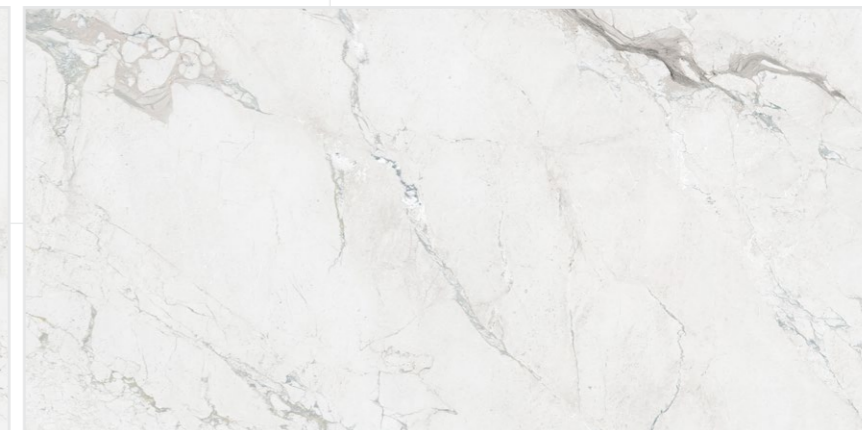

BOFFO®
— ADORABLE SURFACES —

ROCK GRIGIO ARORA WHITE

**800x1600 mm
Carving**

04 - Random

Touch for Virtual
360°

ROCKER
COLLECTION