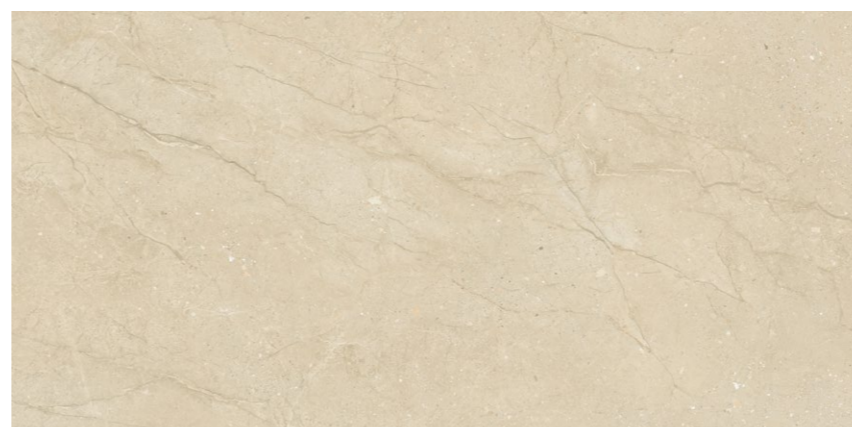

BOFFO[®]
— ADORABLE SURFACES —

ROCK MOLENOS CREAM

**800x1600 mm
Carving**

04 - Random

Touch for Virtual
360°

ROCKER
COLLECTION

BOFFO[®]
— ADORABLE SURFACES —

ROCK MOLENOS GREY