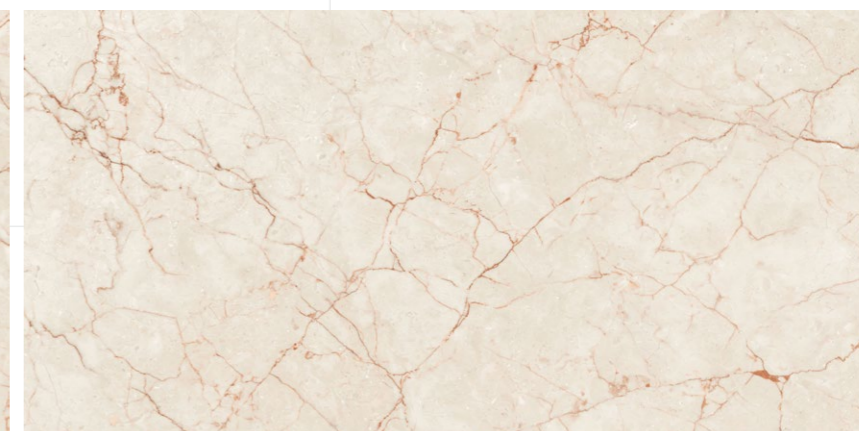

Touch for Virtual
360°

ROCKER
COLLECTION

BOFFO[®]
— ADORABLE SURFACES —

ROCK ROSSALIA BROWN

**800x1600 mm
Carving**

04 - Random

Touch for Virtual
360°

ROCKER
COLLECTION