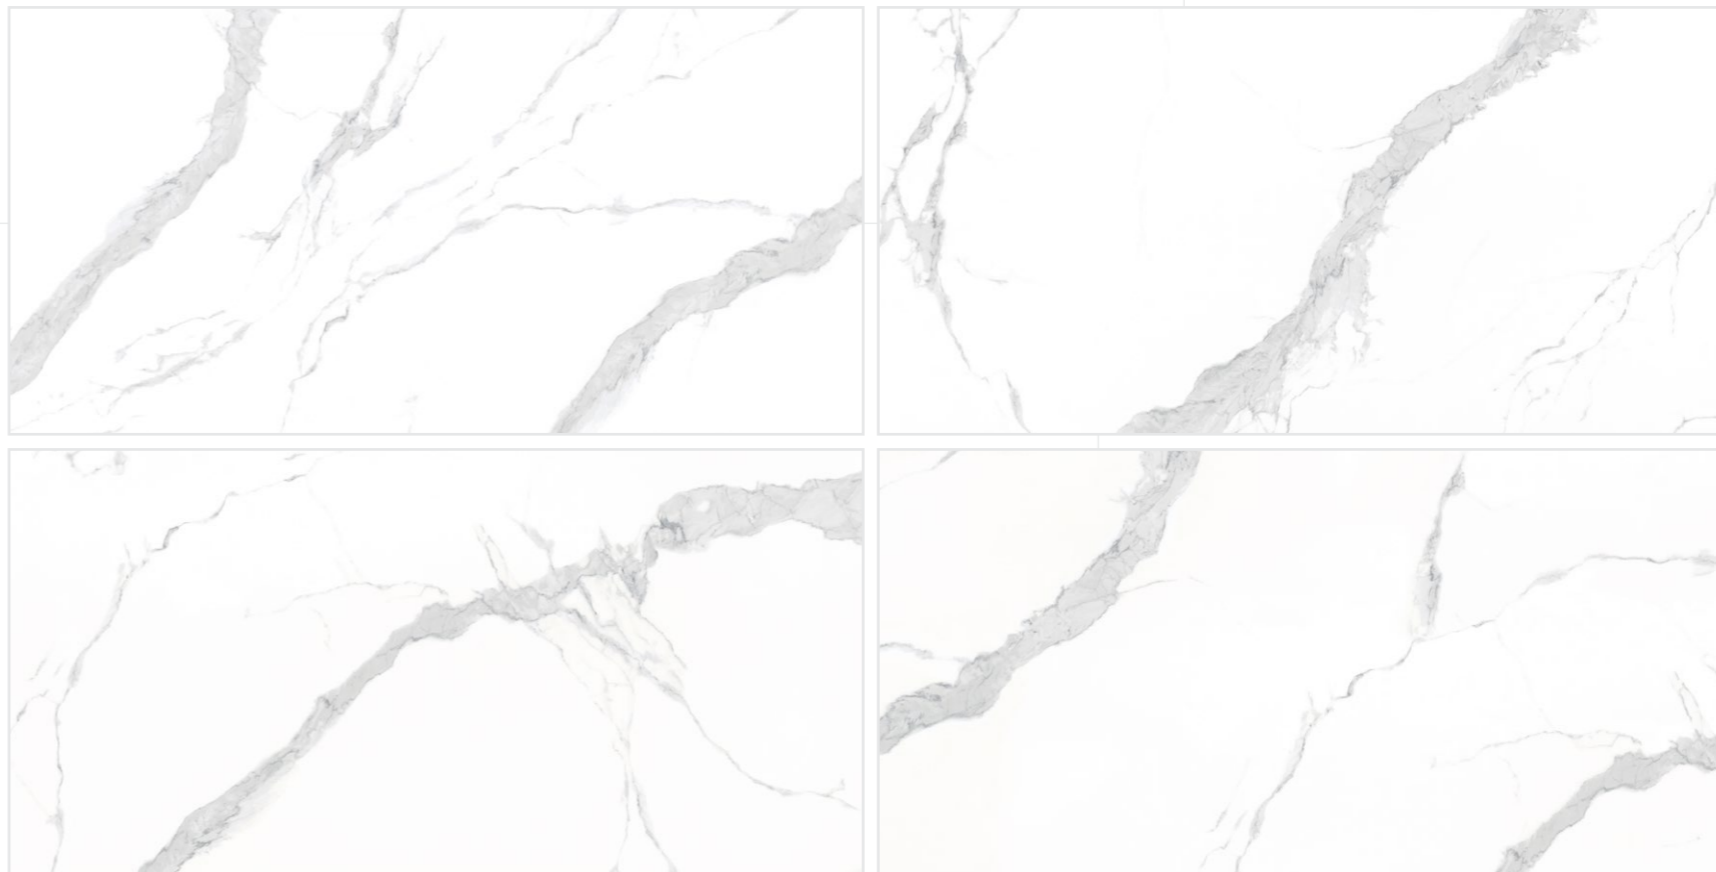

ROCK STATUARIO SPLENDID

**800x1600 mm
Carving**

04 - Random

Touch for Virtual
360°

ROCKER
COLLECTION