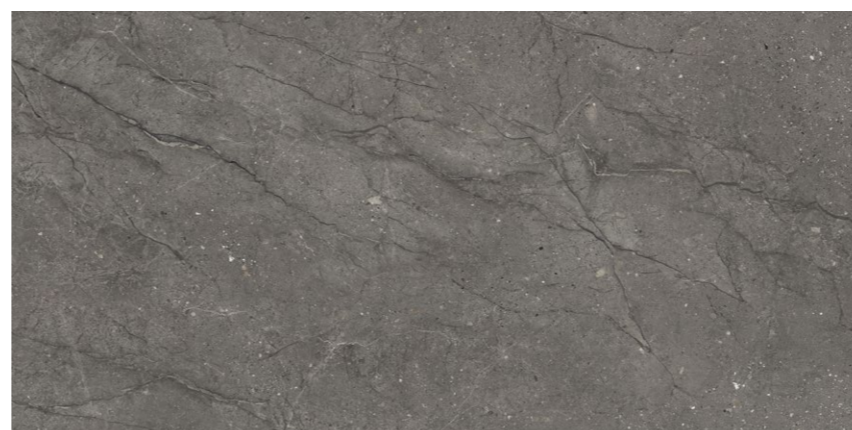

BOFFO®
— ADORABLE SURFACES —

ROCK MOLENOS NOBEL

**800x1600 mm
Carving**

04 - Random

Touch for Virtual
360°

ROCKER
COLLECTION