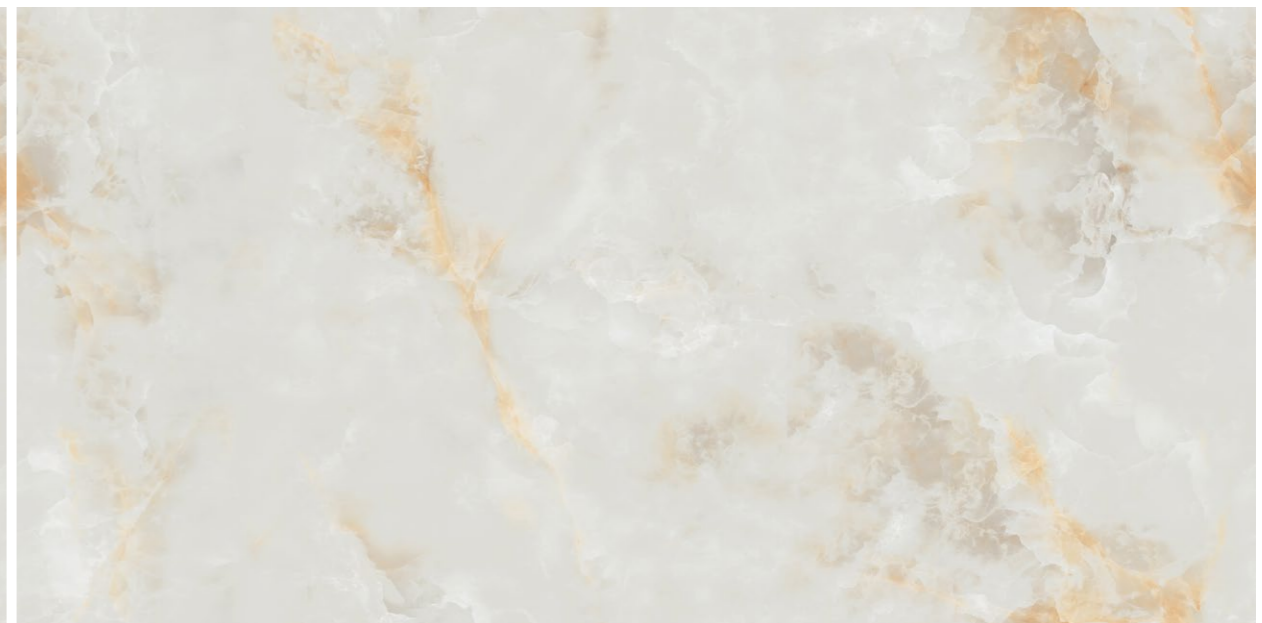

COSMIC IVORY

Size :
800x1600mm

Finish :
Glossy-Endless

Thickness :
09mm

Random :
04

EDGE
Collection

Touch for Virtual
360°