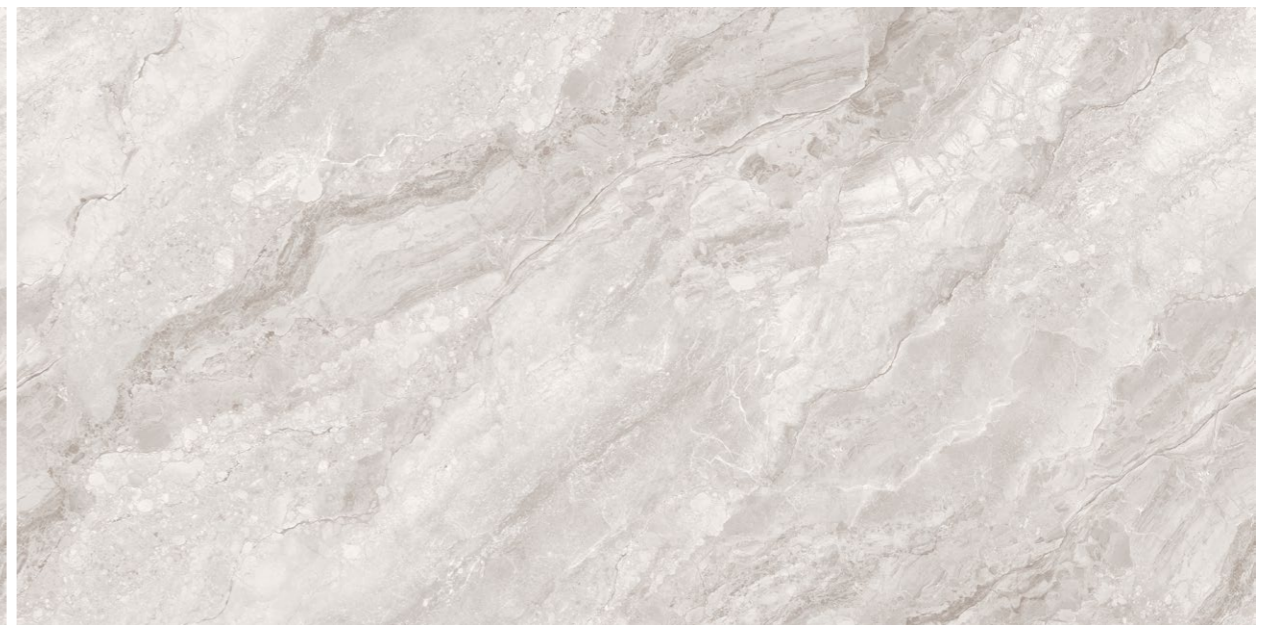

**STONEMOOD AVOTIO**

**STONEMOOD AVOTIO**

Size :  
800x1600mm

Finish :  
Glossy-Endless

Thickness :  
09mm

Random :  
04

**EDGE**  
Collection

Touch for Virtual  
**360°**