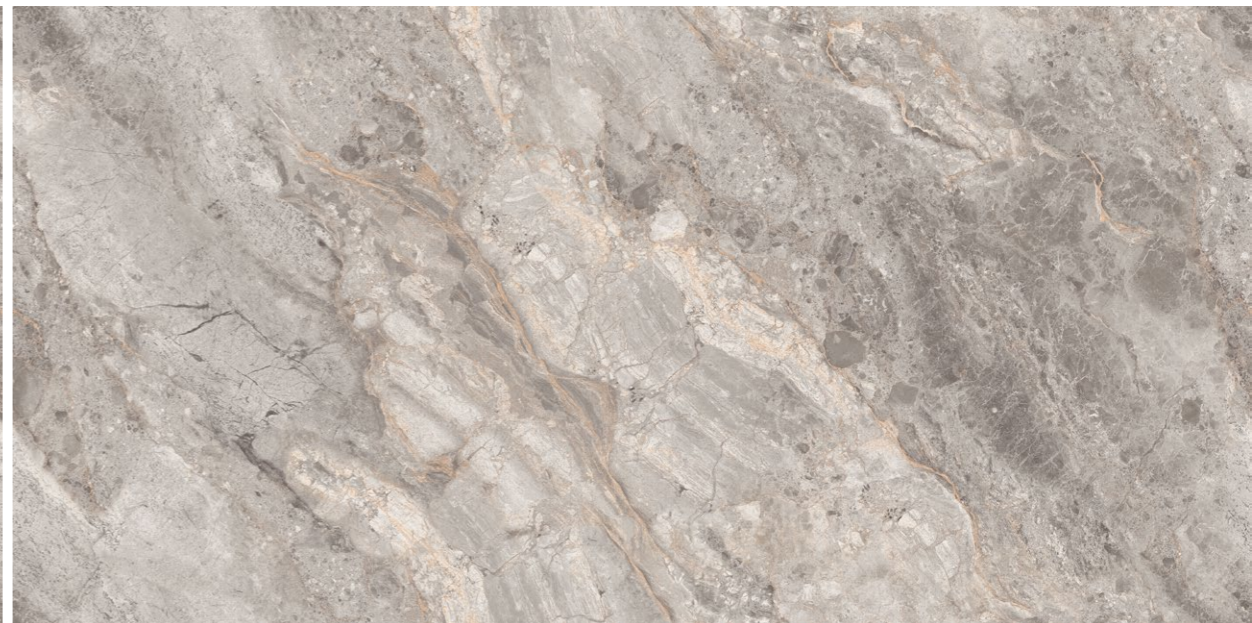

**SMOKEY MINK**

**SMOKEY MINK**

Size :  
800x1600mm

Finish :  
Glossy-Endless

Thickness :  
09mm

Random :  
04

**EDGE**  
Collection

Touch for Virtual  
**360°**