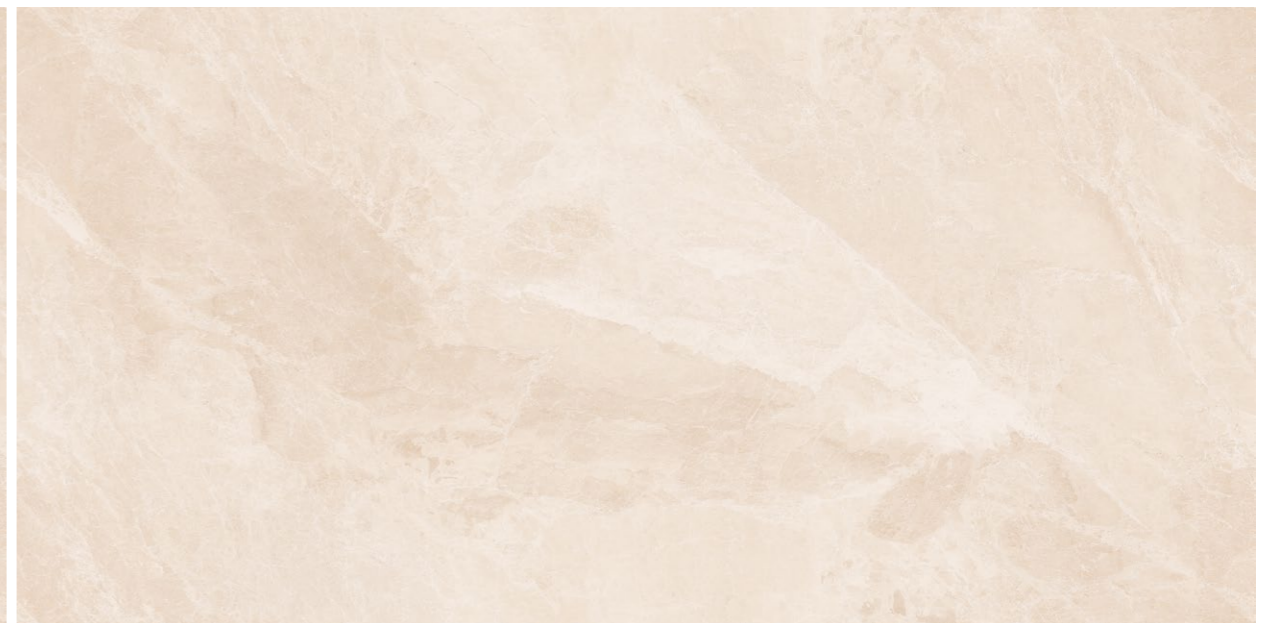

Finish :  
Glossy-Endless

Thickness :  
09mm

Random :  
04

**EDGE**  
Collection

Touch for Virtual  
**360°**

LUCCA BIANCO

**LUCCA BIANCO**

Size :  
800x1600mm