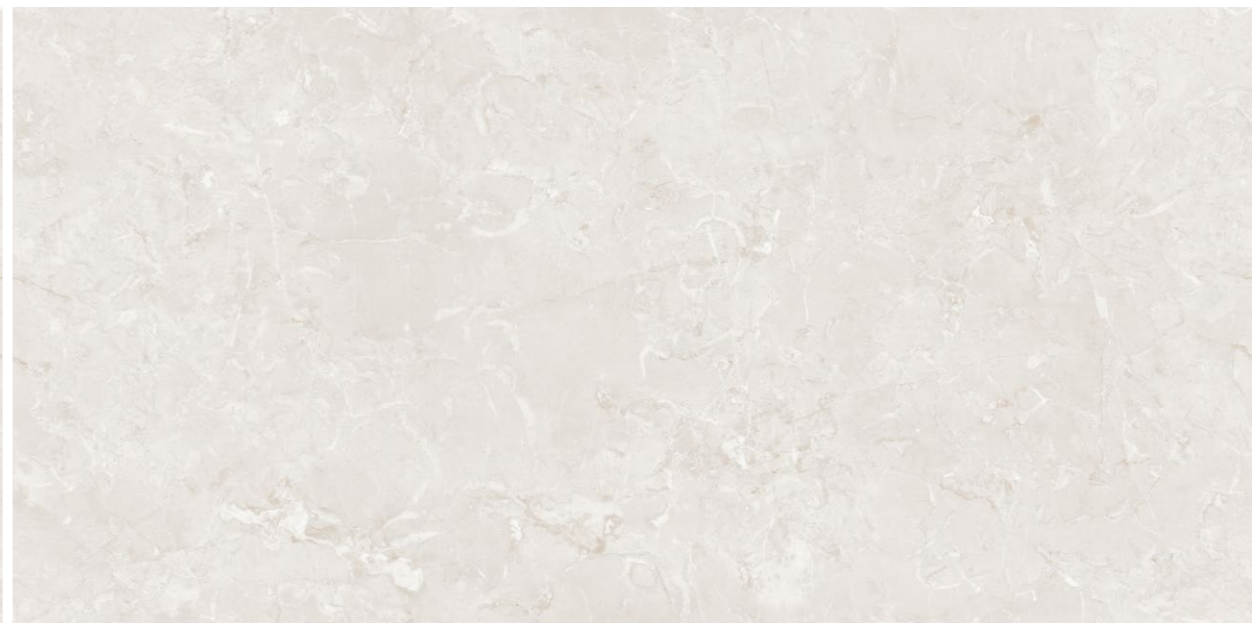

CELESTE GREY

Size :
800x1600mm

Finish :
Glossy-Endless

Thickness :
09mm

Random :
04

EDGE
Collection

Touch for Virtual
360°