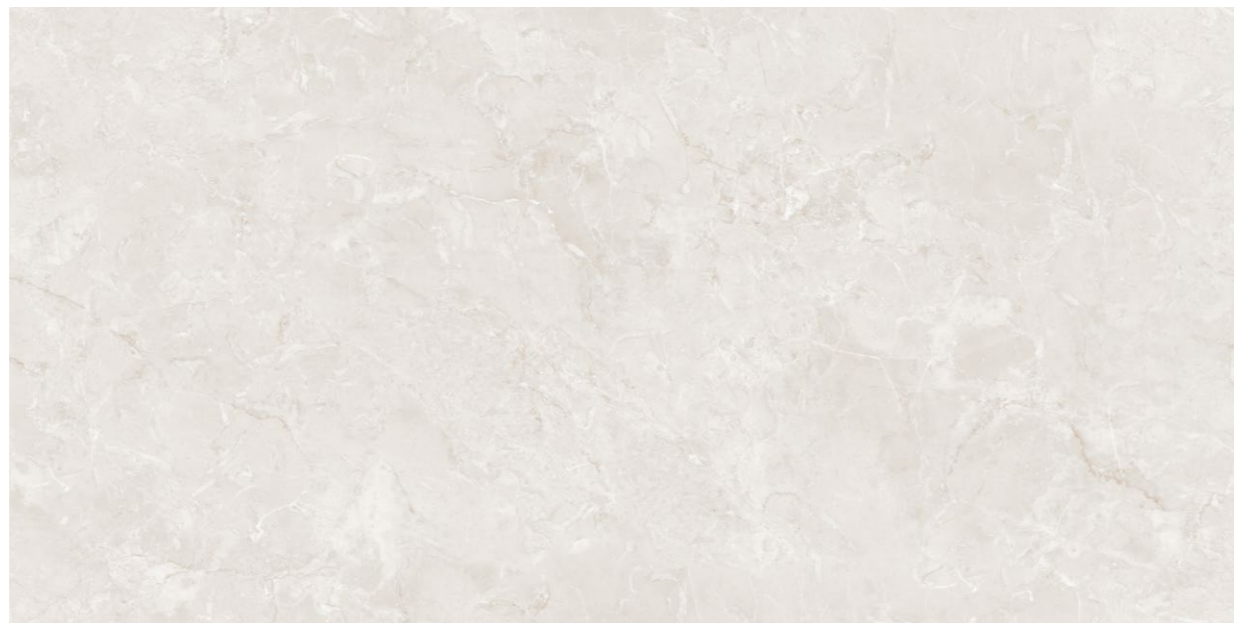

CELESTE GREY

Size :
800x1600mm

Finish :
Glossy-Endless

Thickness :
09mm

Random :
04

EDGE
Collection

Touch for Virtual
360°