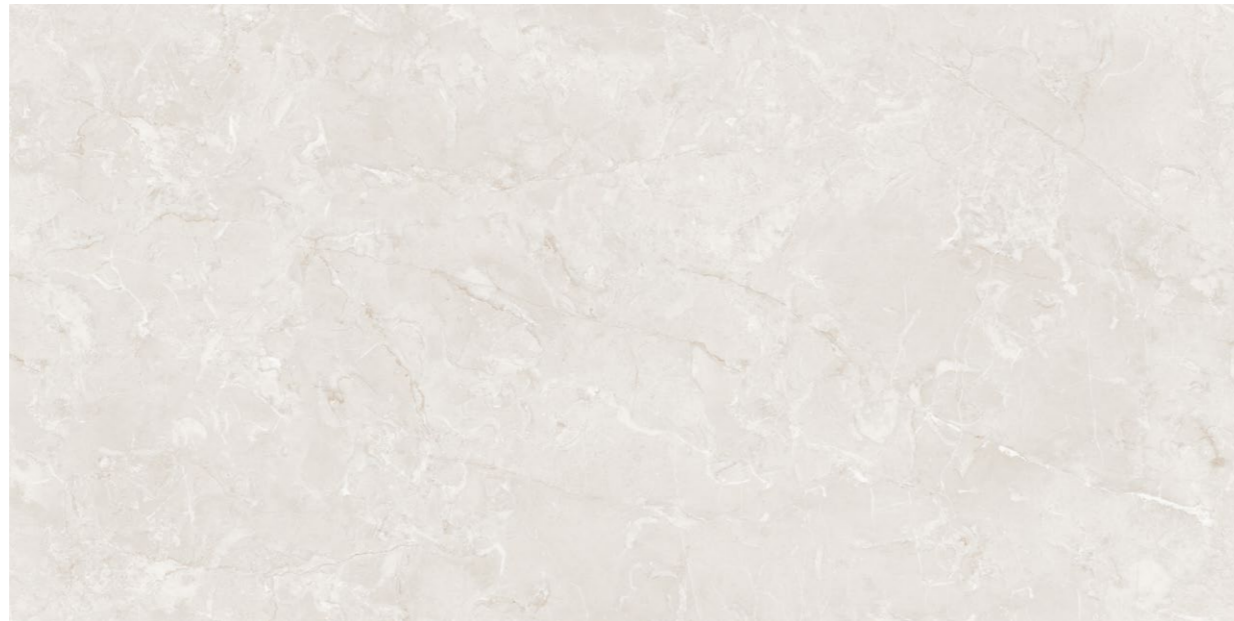

CELESTE GREY

Size :
800x1600mm

Finish :
Glossy-Endless

Thickness :
09mm

Random :
04

EDGE
Collection

Touch for Virtual
360°