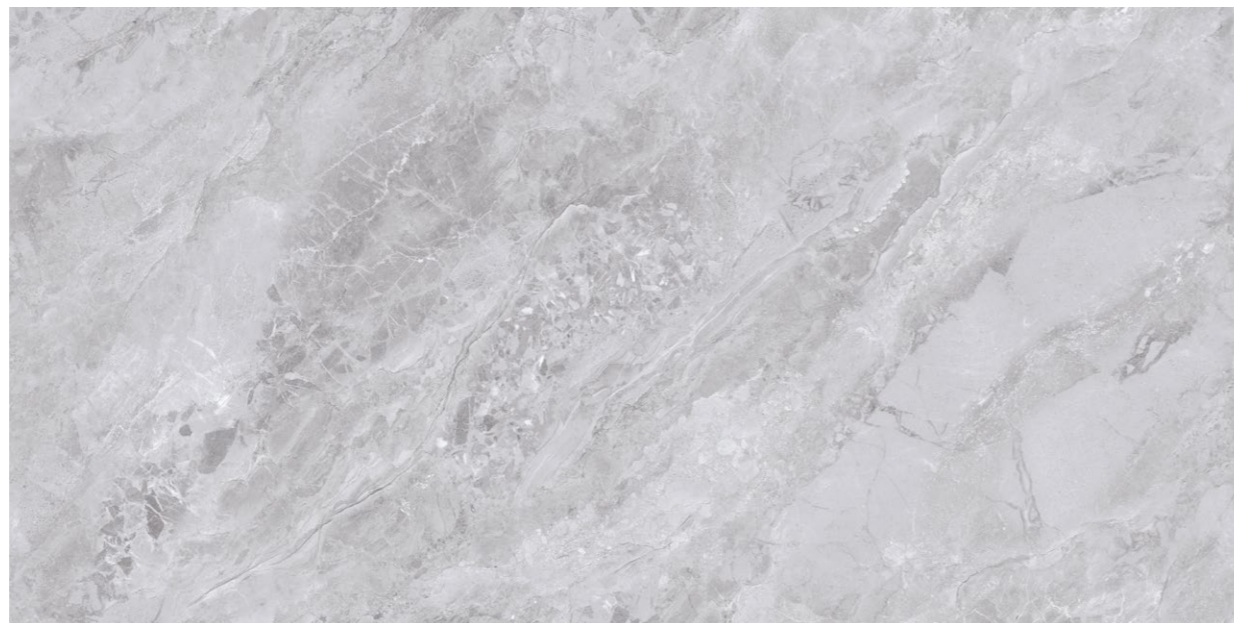

Finish :  
Glossy-Endless

Thickness :  
09mm

Random :  
04

**EDGE**  
Collection

Touch for Virtual  
**360°**

**GROSERO BEIGE**

**GROSERO BEIGE**

Size :  
800x1600mm