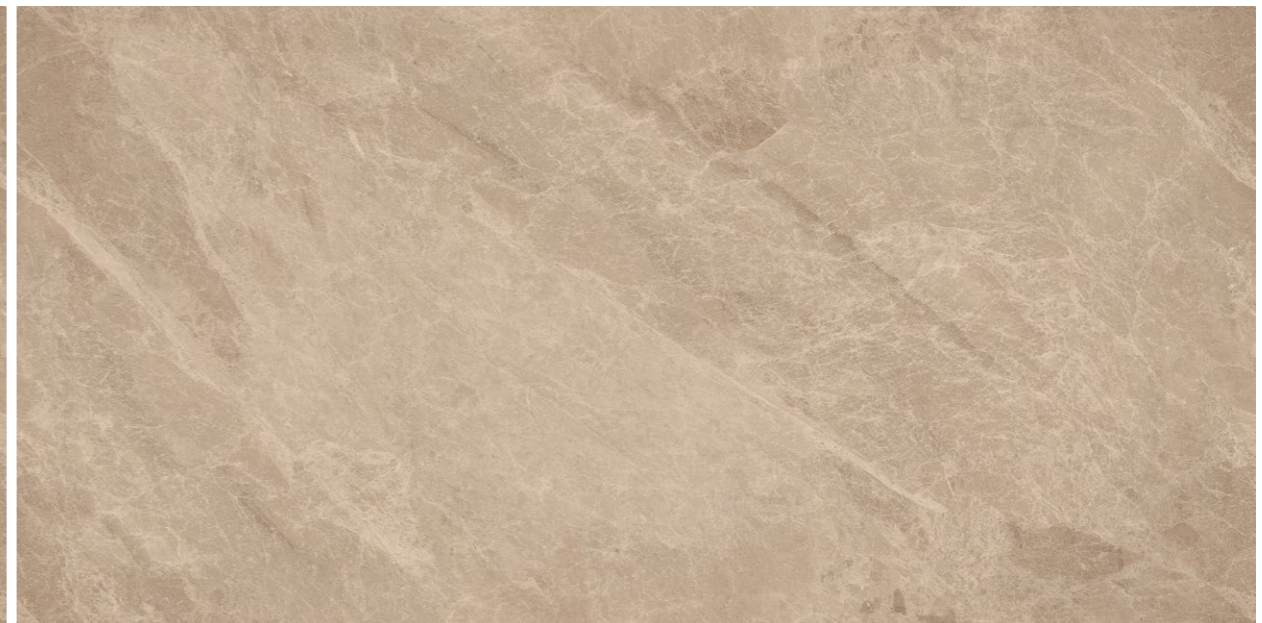

Finish :  
Glossy-Endless

Thickness :  
09mm

Random :  
04

**EDGE**  
Collection

Touch for Virtual

LOTUS CREMA

**LOTUS CREMA**

Size :  
800x1600mm