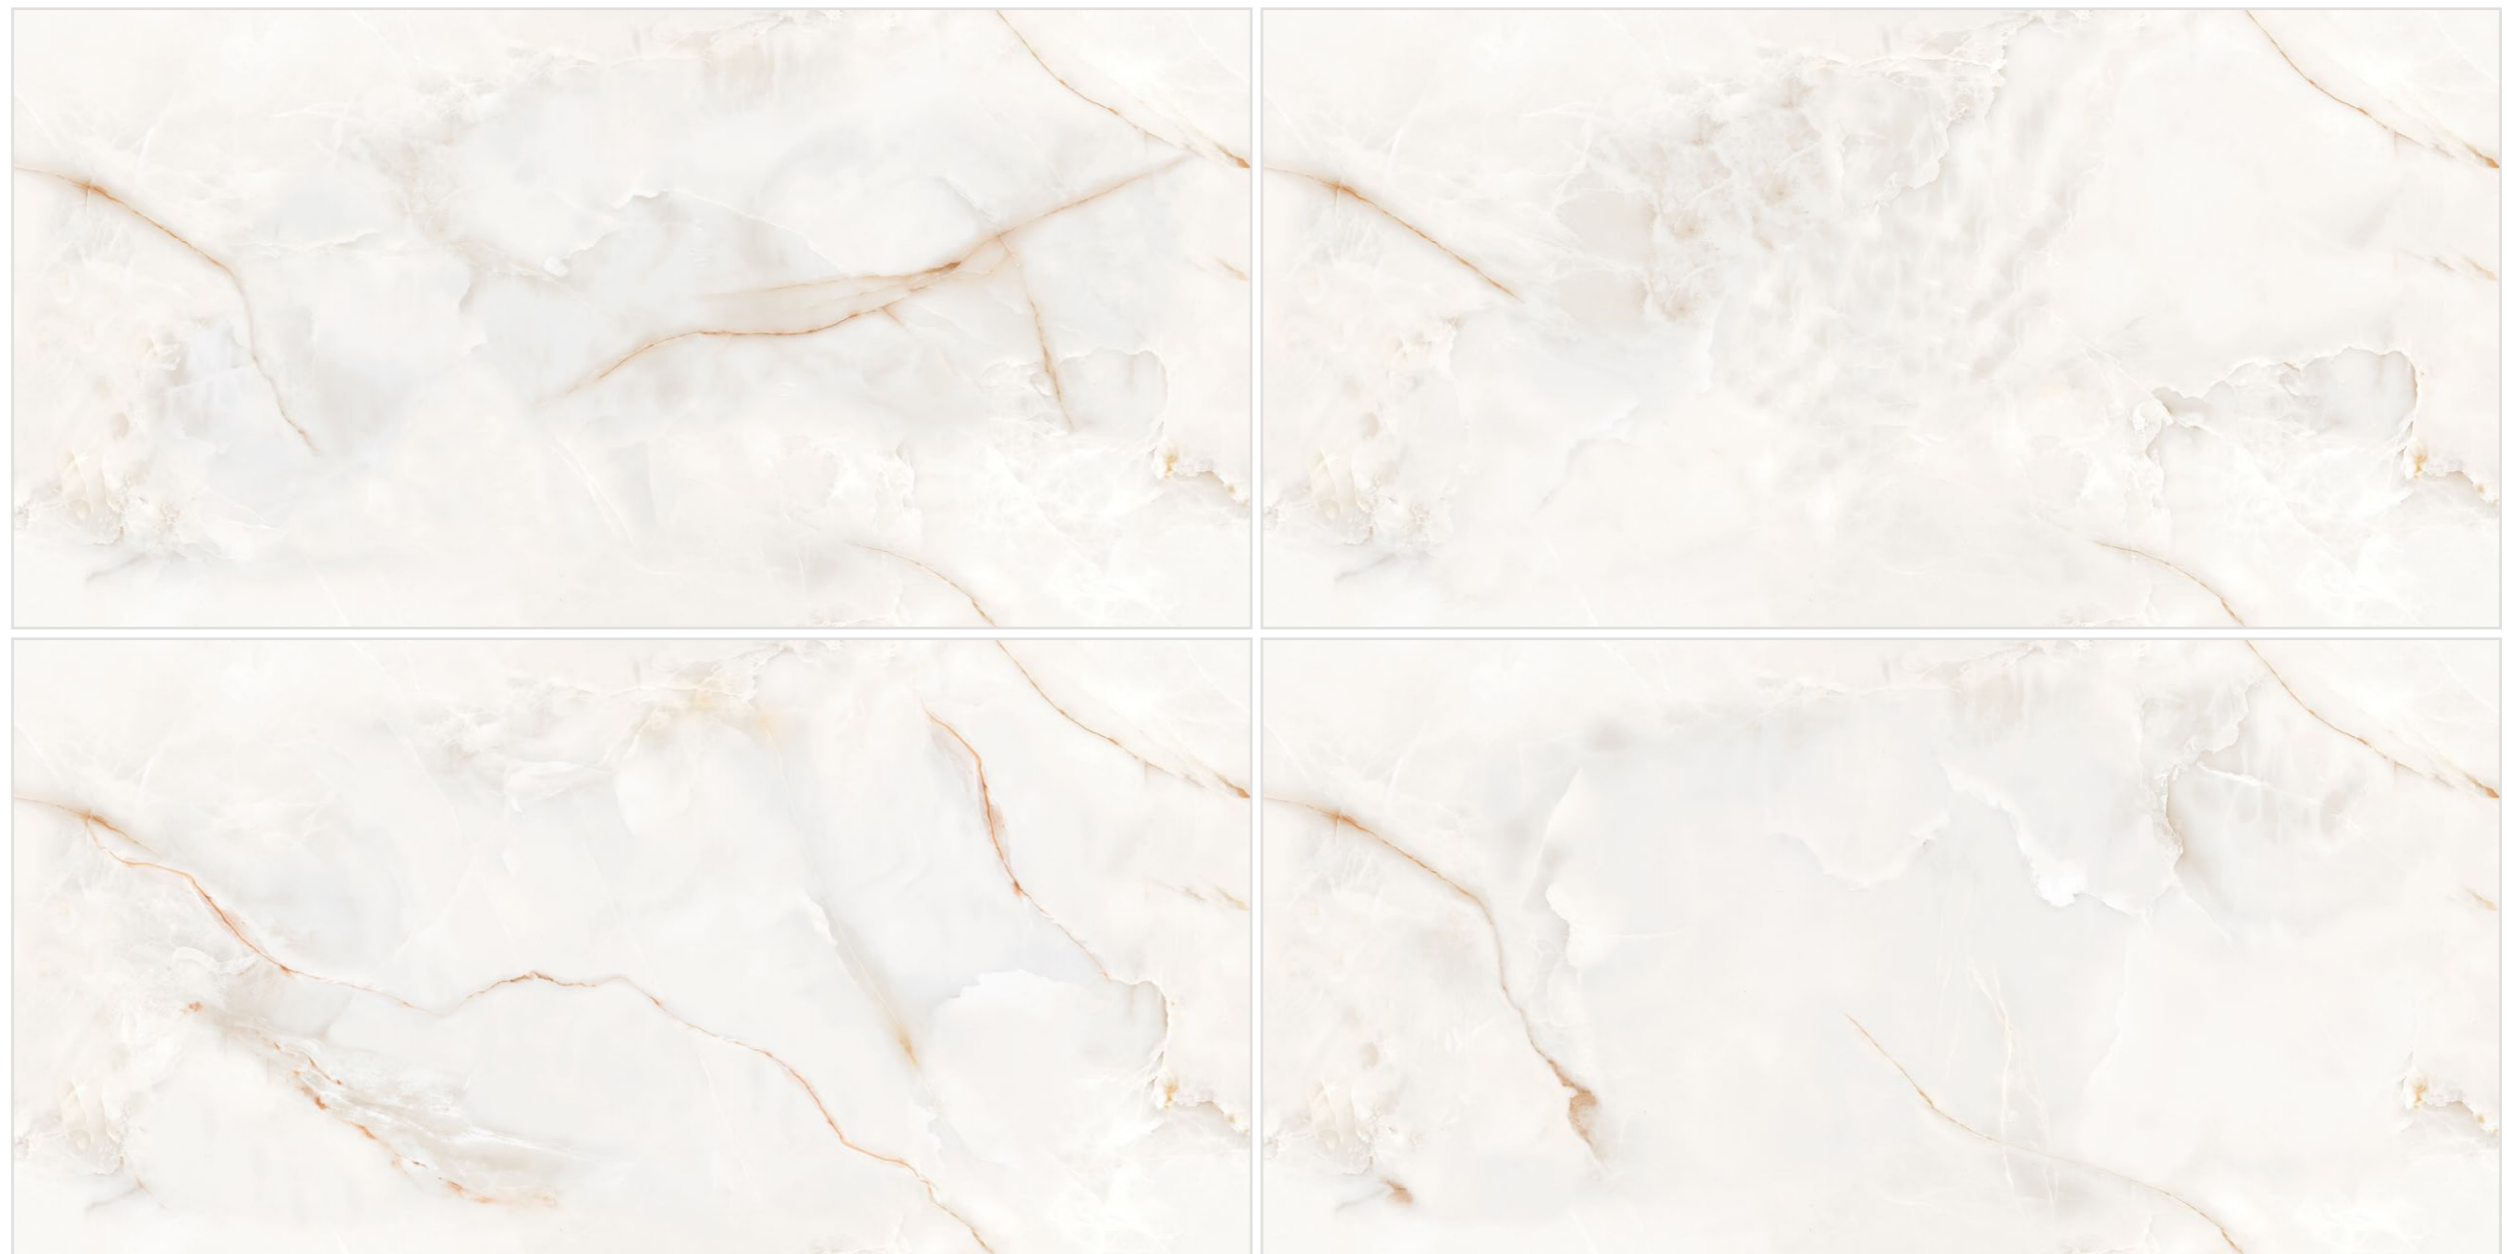

**ONYX VENATO**

Size :  
800x1600mm

Finish :  
Glossy-Endless

Thickness :  
09mm

Random :  
04

**EDGE**  
Collection

Touch for Virtual  
**360°**

ONICE CIELO