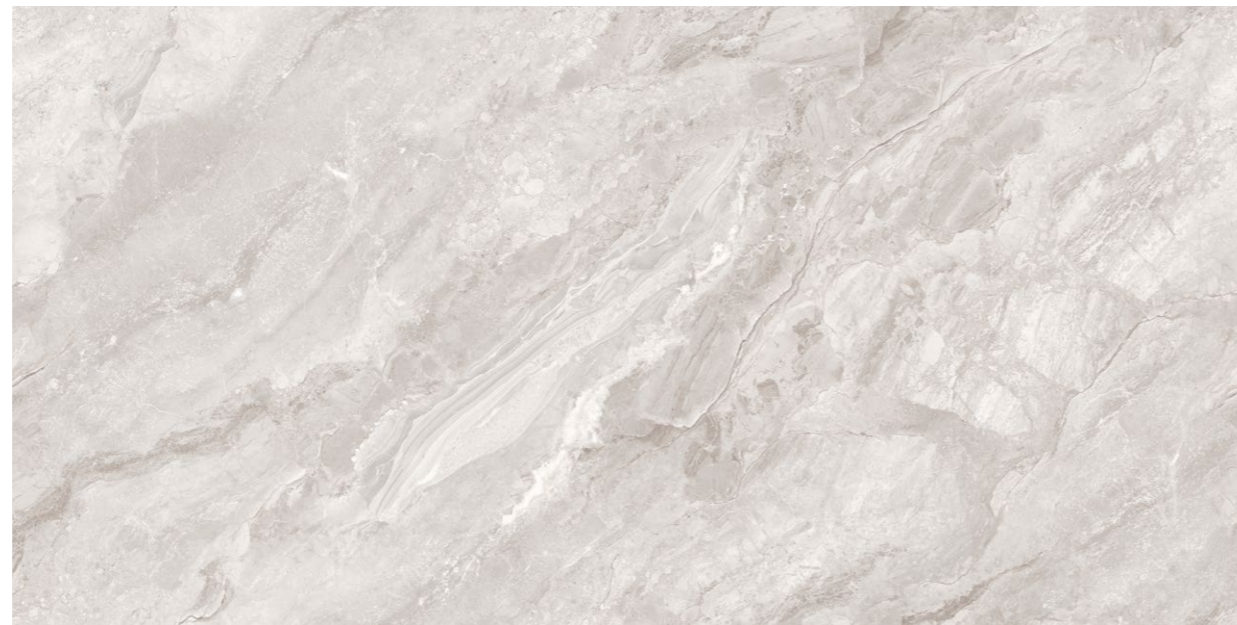

**STONEMOOD AVOTIO**

**STONEMOOD AVOTIO**

Size :  
800x1600mm

Finish :  
Glossy-Endless

Thickness :  
09mm

Random :  
04

**EDGE**  
Collection

Touch for Virtual  
**360°**