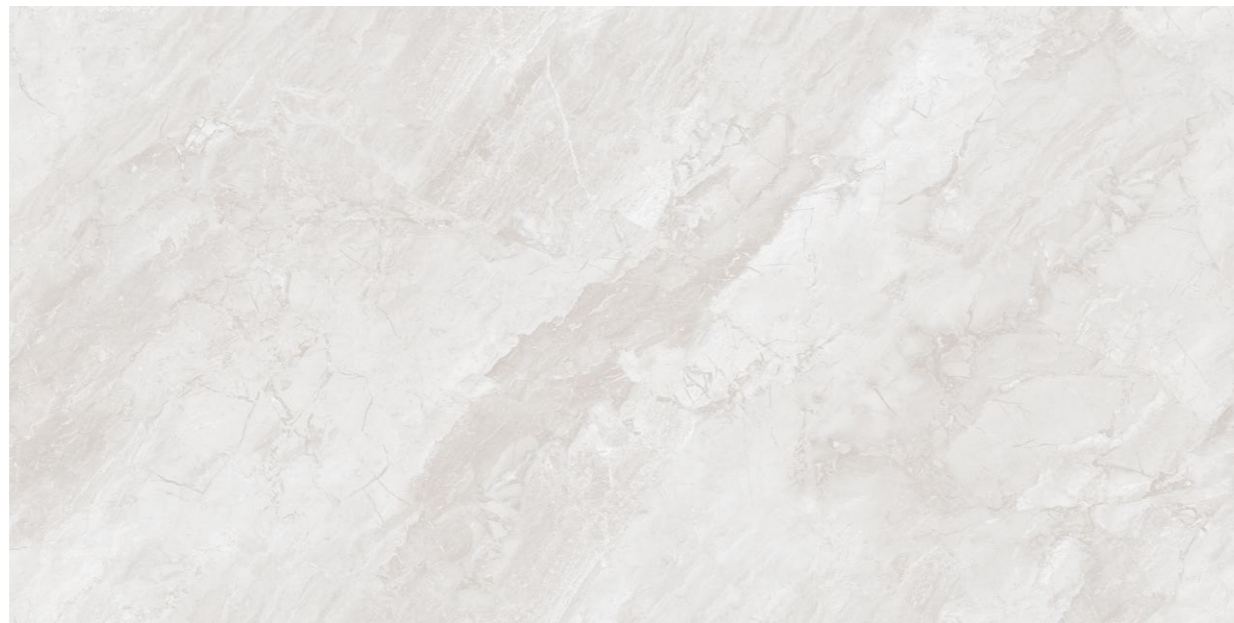

ALLISON BIANCO

Size :
800x1600mm

Finish :
Glossy-Endless

Thickness :
09mm

Random :
04

EDGE
Collection

Touch for Virtual
360°