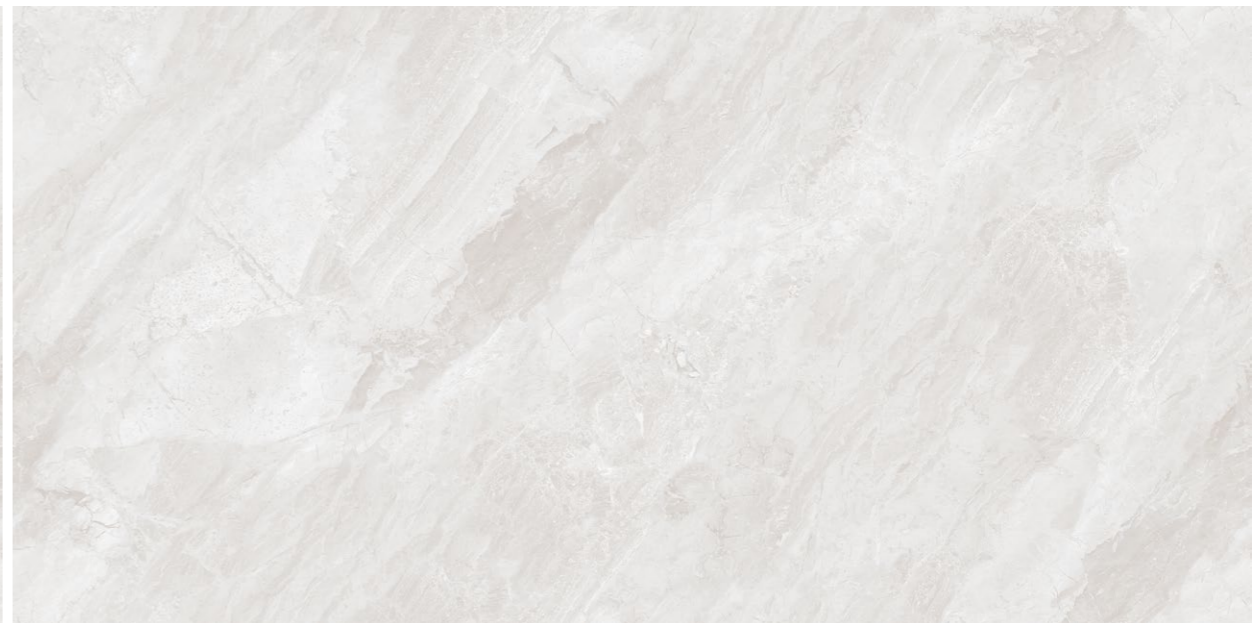

ALLISON BIANCO

Size :
800x1600mm

Finish :
Glossy-Endless

Thickness :
09mm

Random :
04

EDGE
Collection

Touch for Virtual
360°