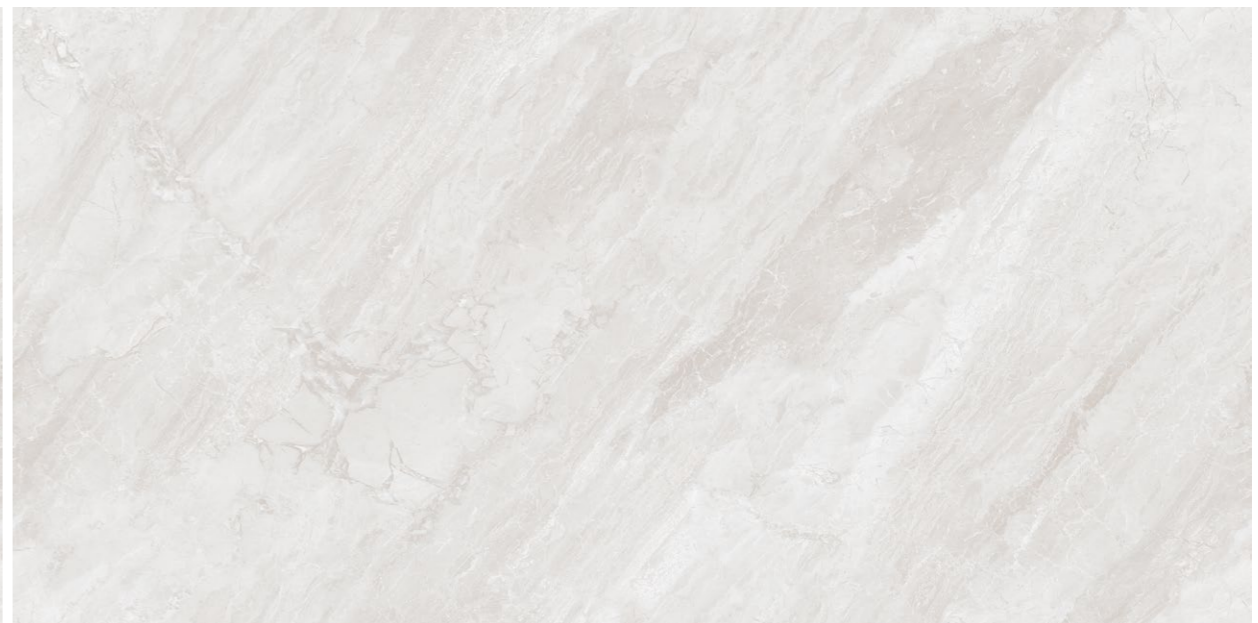

ALLISON BIANCO

Size :
800x1600mm

Finish :
Glossy-Endless

Thickness :
09mm

Random :
04

EDGE
Collection

Touch for Virtual
360°