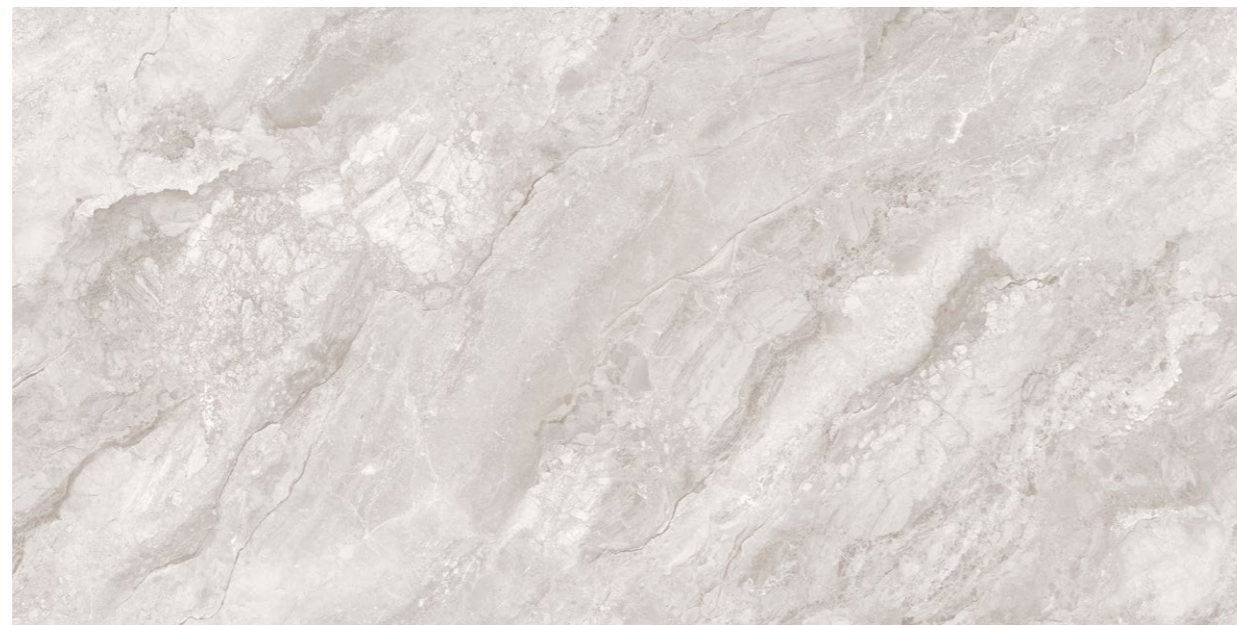

**STONEMOOD AVOTIO**

**STONEMOOD AVOTIO**

Size :  
800x1600mm

Finish :  
Glossy-Endless

Thickness :  
09mm

Random :  
04

**EDGE**  
Collection

Touch for Virtual  
**360°**