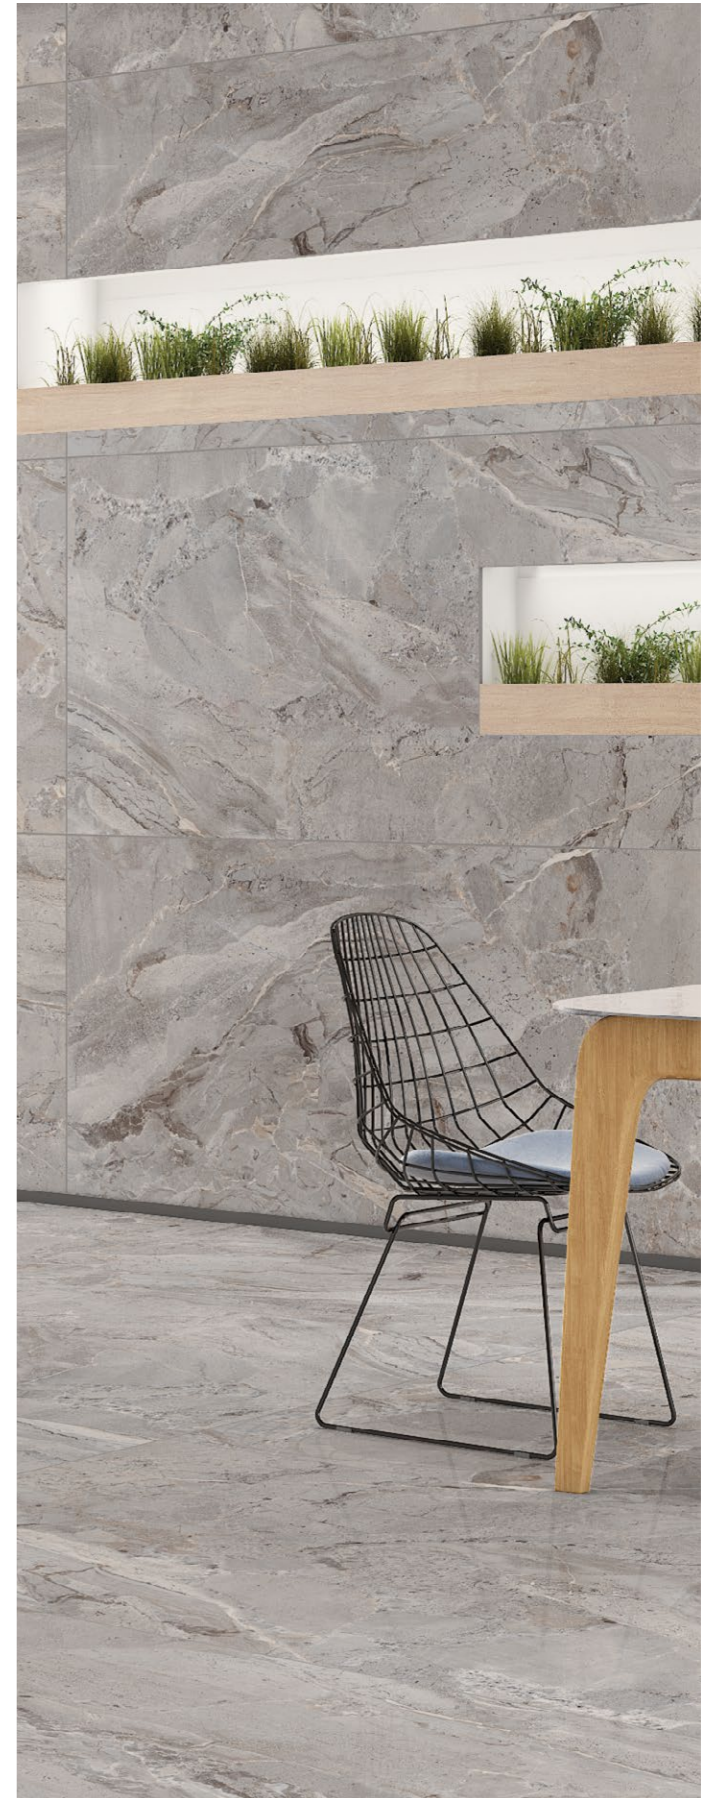

Finish:
Glossy

Thickness:
9mm

Random:
04

Touch for Virtual
360°

BOFFO[®]
— ADORABLE SURFACES —

*Minimalist
Design*

ELEGANT

ELEGANT REALE