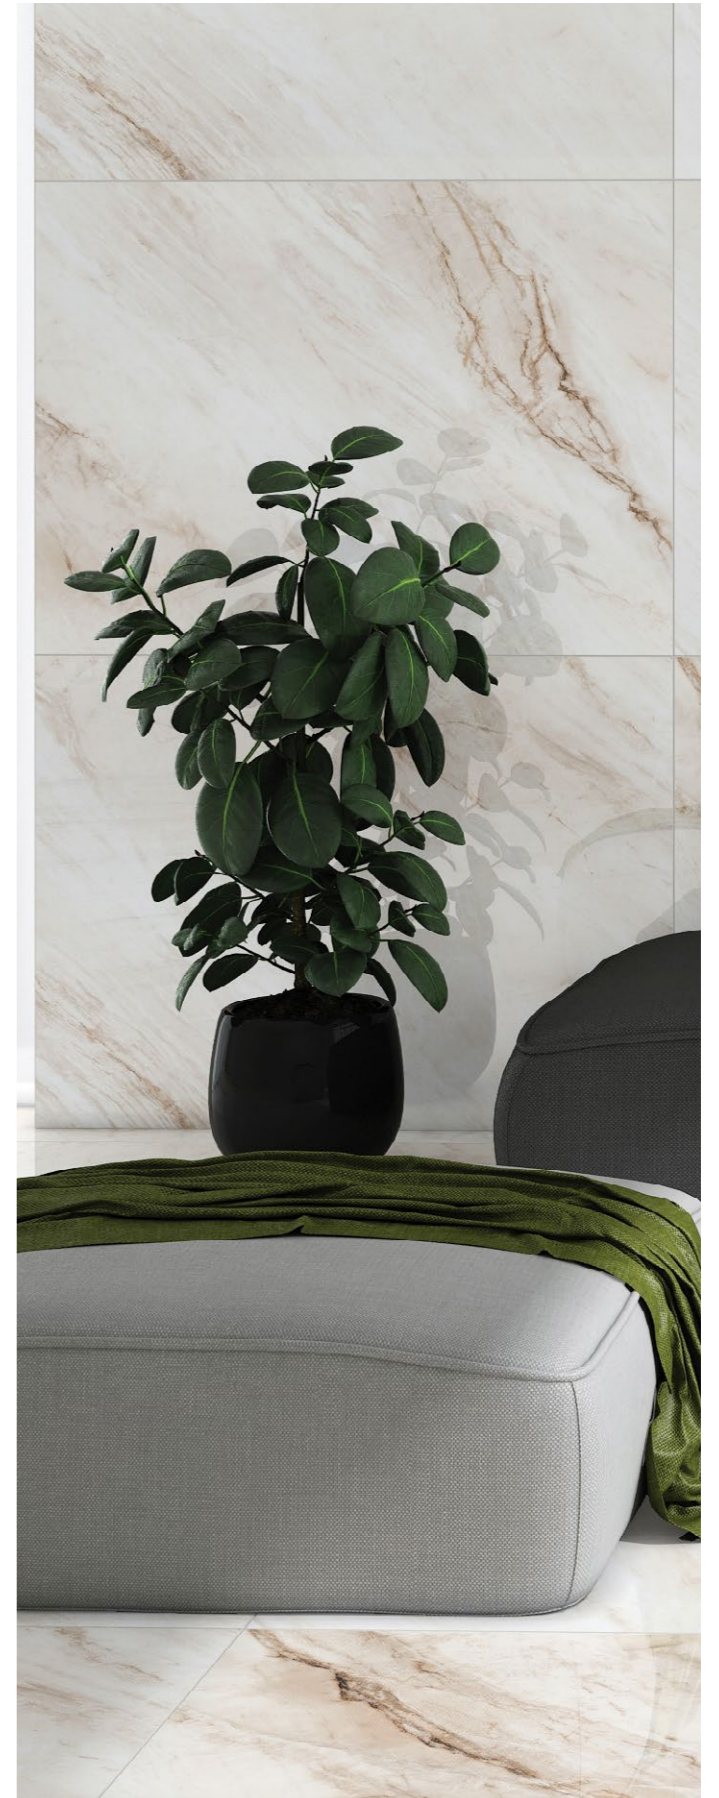

*Eccentric
plus rampant*