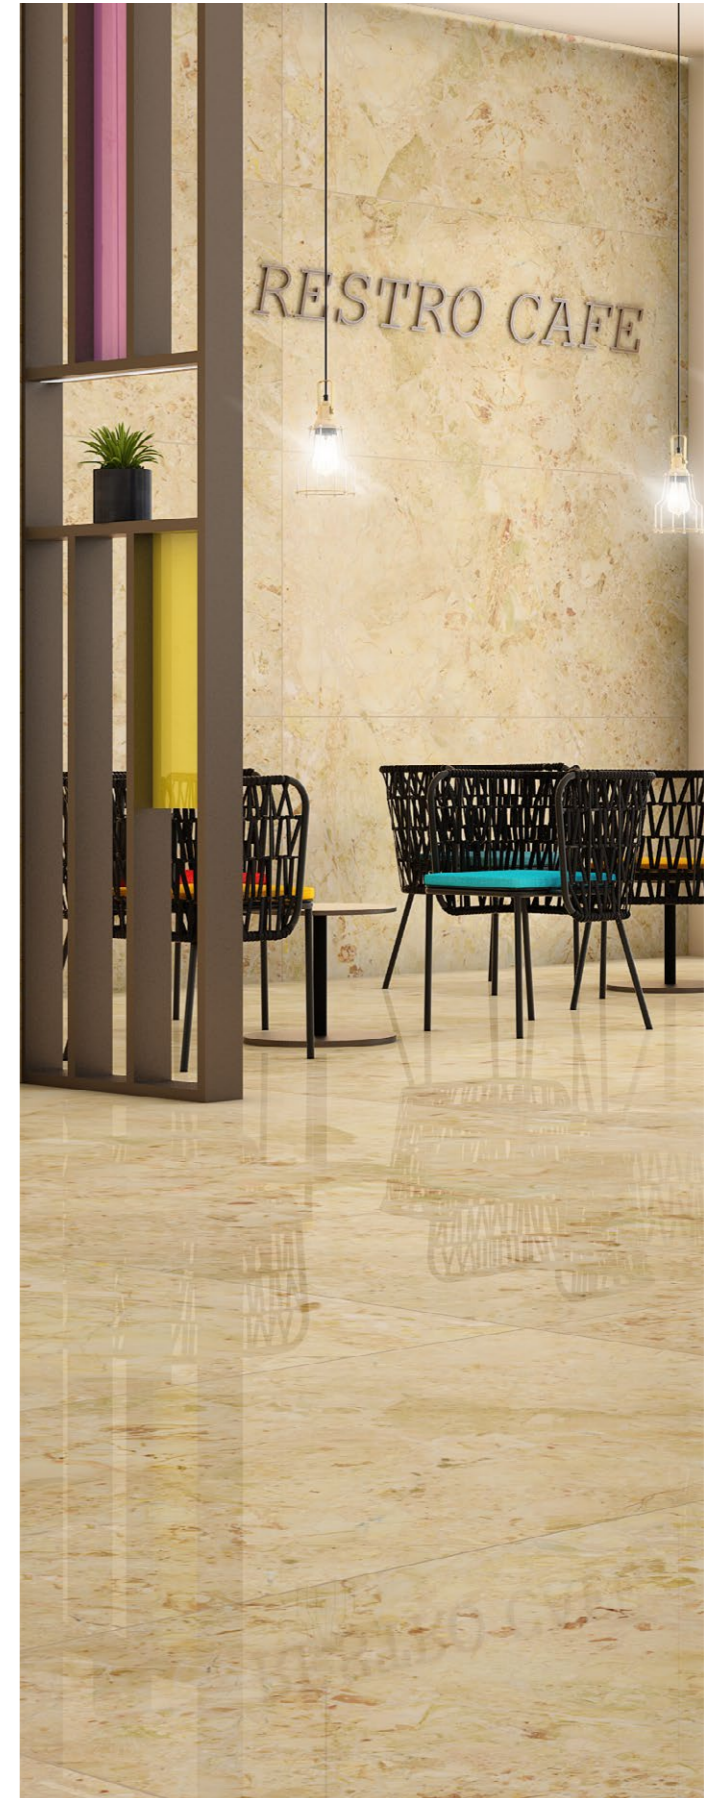

Size:
800x1600mm

Finish:
Glossy

Thickness:
9mm

Random:
04

Touch for Virtual
360°

BRECCIA

BOFFO[®]
— ADORABLE SURFACES —

Eye
Catching