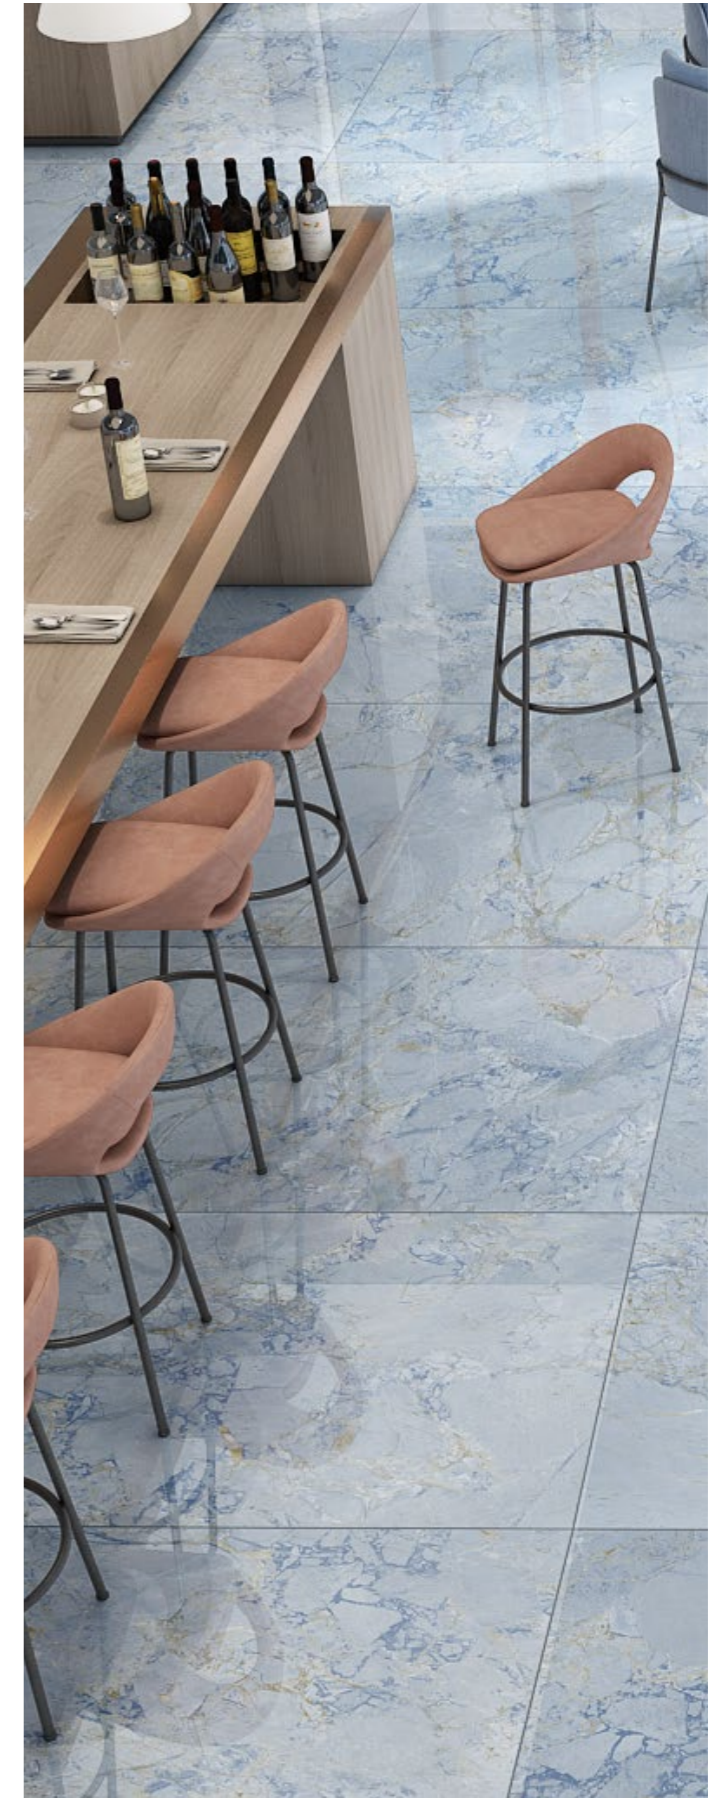

BOFFO[®]
— ADORABLE SURFACES —

BIG ARMANI BEIGE

Size:
800x1600mm

Finish:
Glossy

Thickness:
9mm

Random:
04

BOFFO[®]
— ADORABLE SURFACES —

*Infinite
Possibilities*