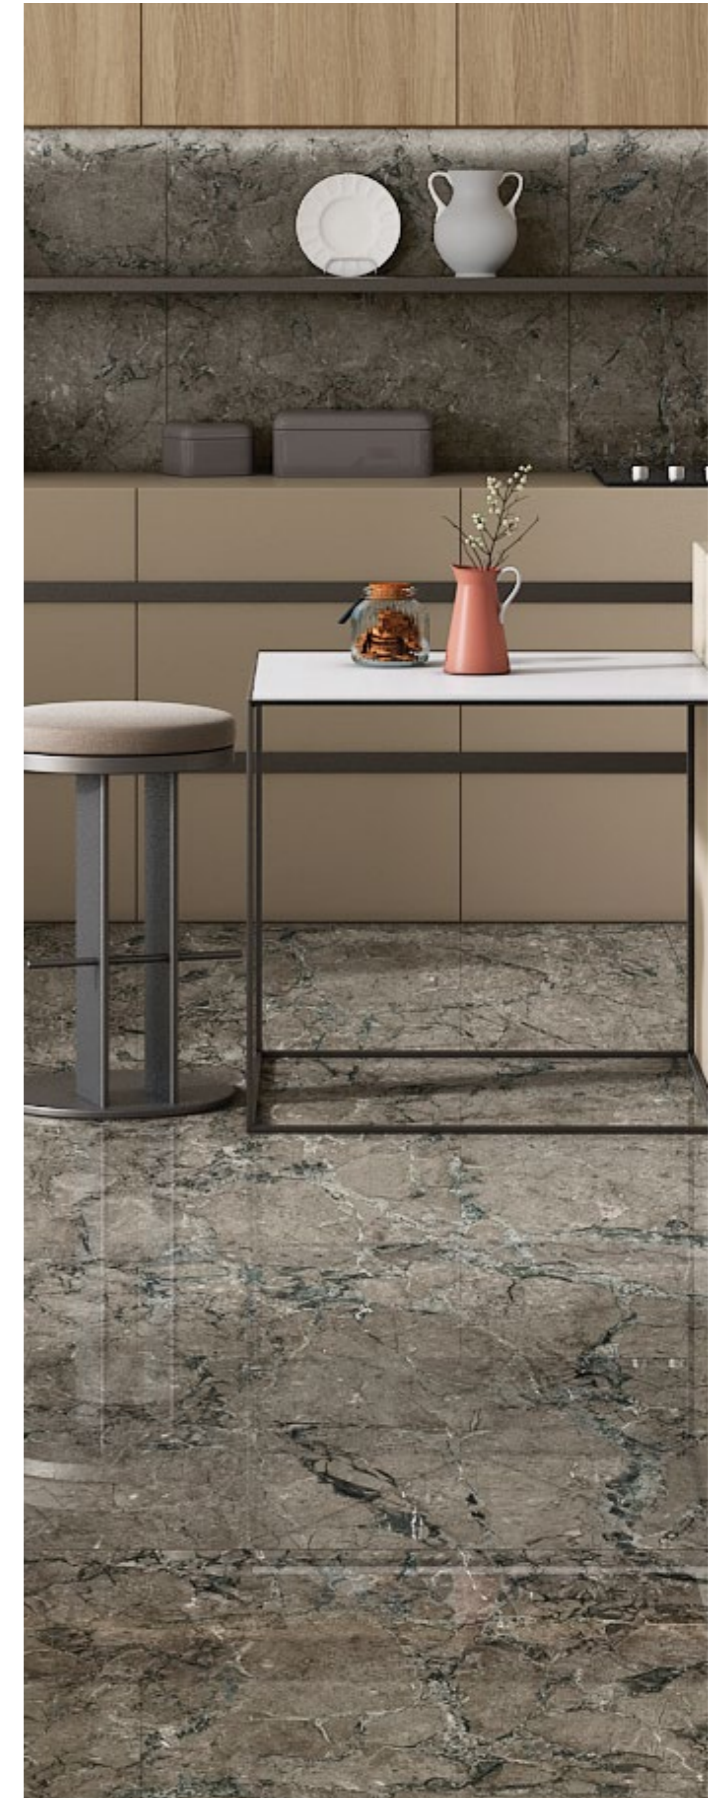

Size:
800x1600mm

Finish:
Glossy

Thickness:
9mm

Random:
04

Touch for Virtual
360°

BOFFO[®]
— ADORABLE SURFACES —

Sense
of Expression

SPANISH