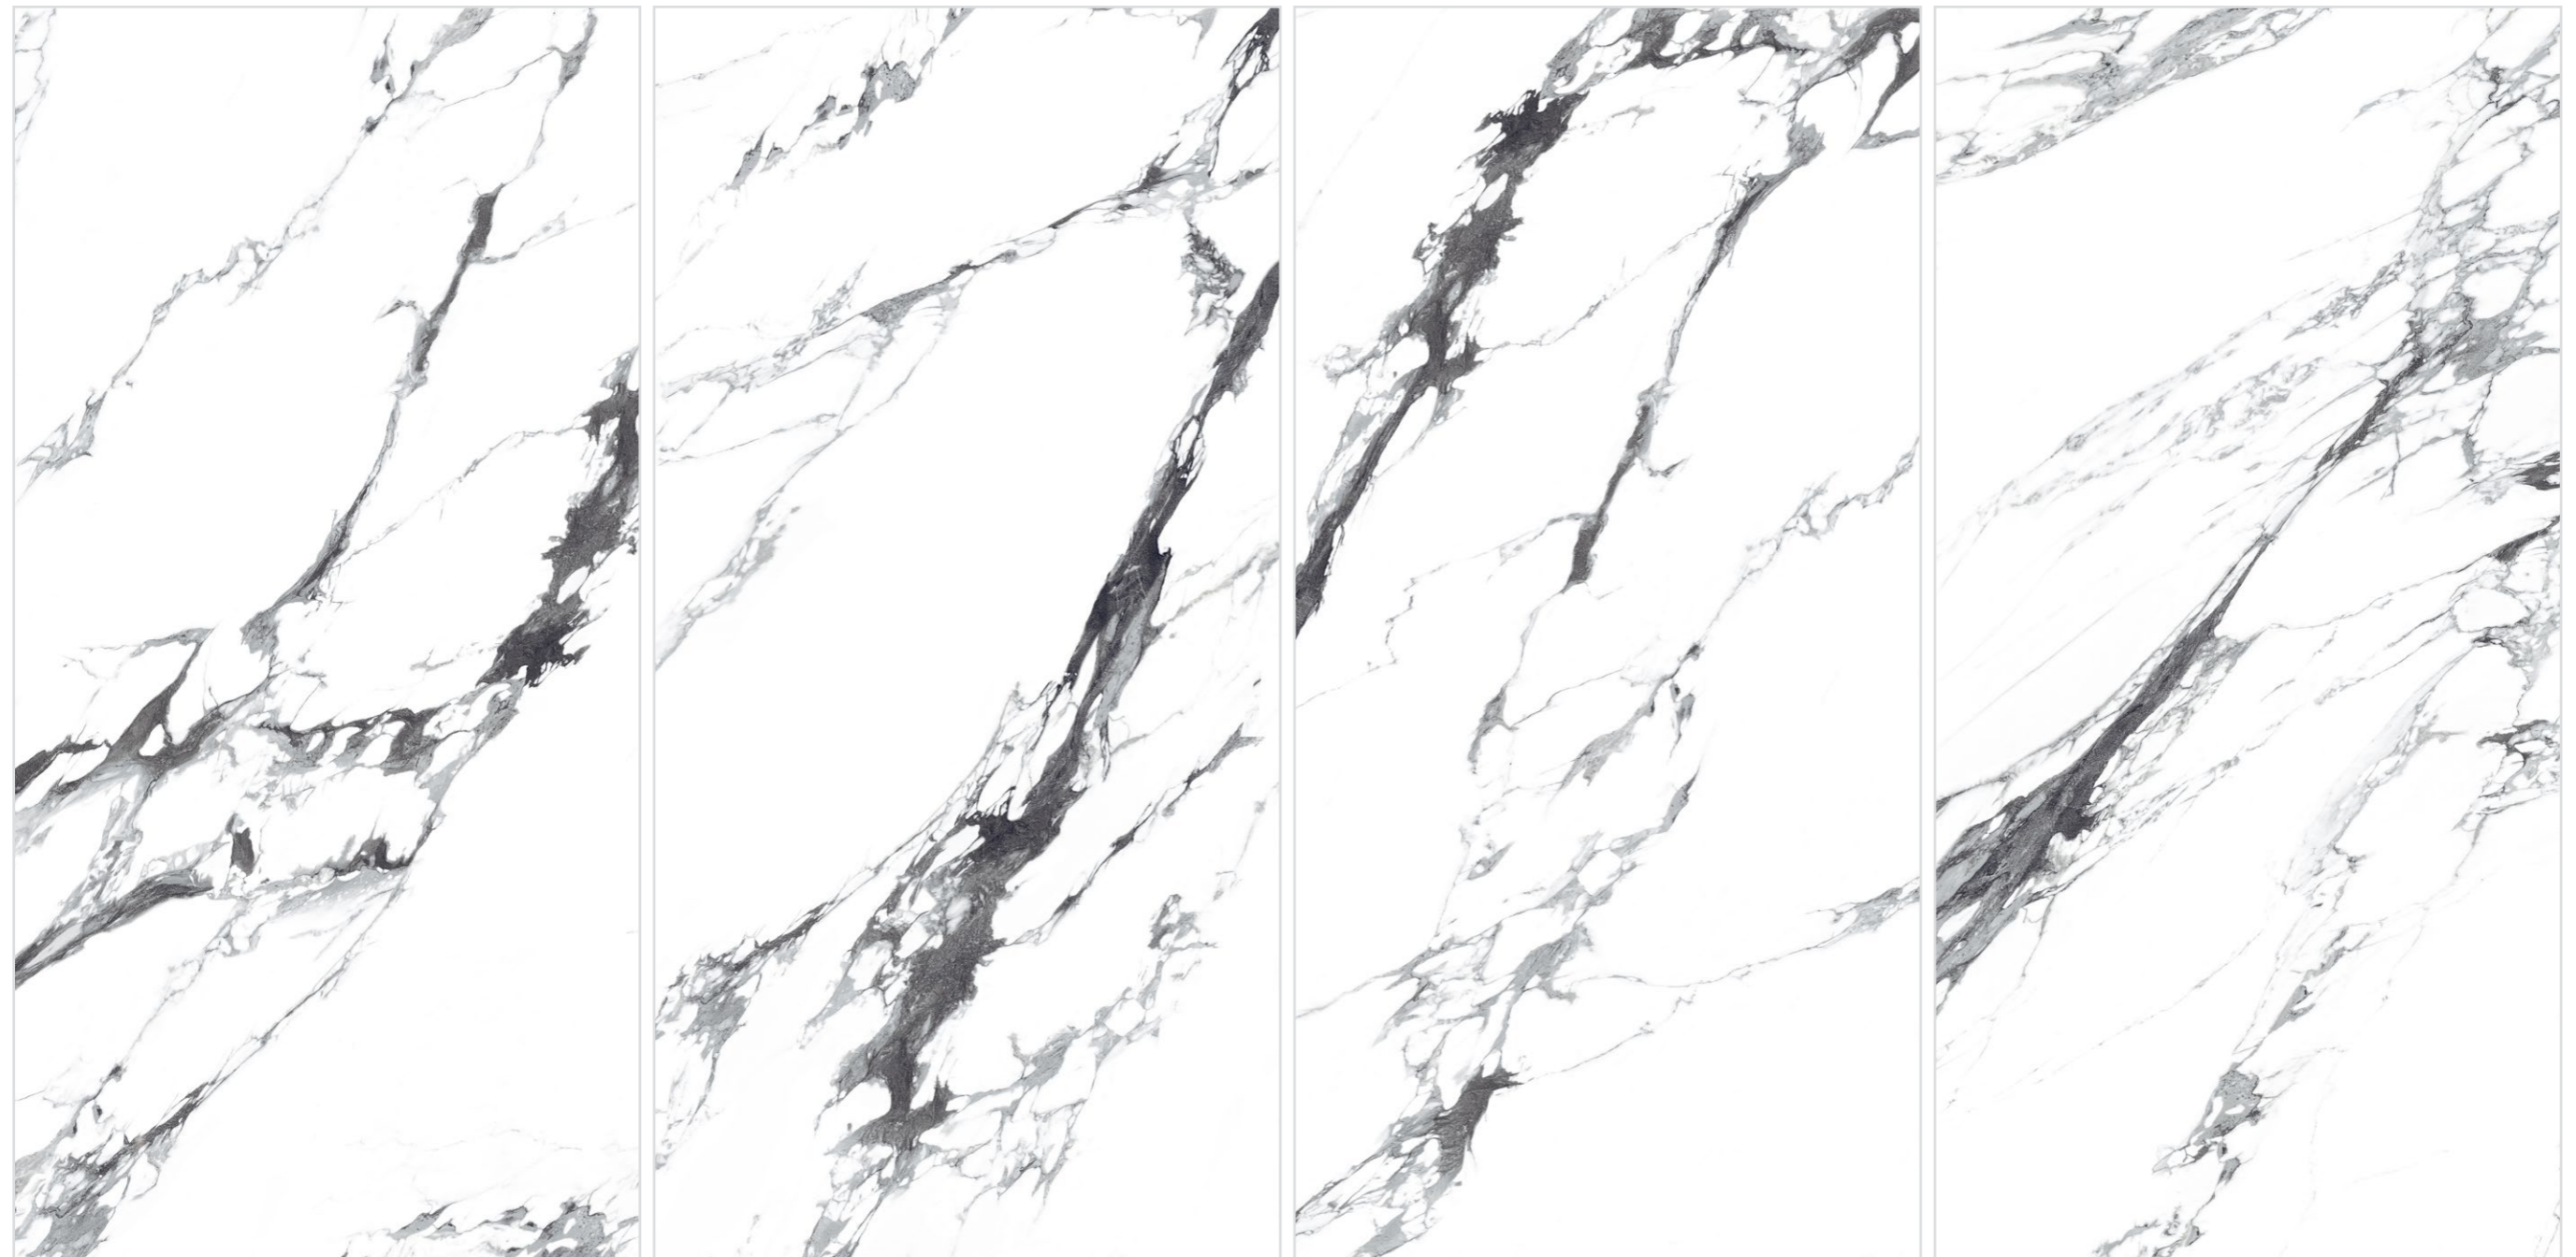

Touch for Virtual
360°

CALACATTA RAVEN

CRYSTAL
Collection

BOFFO[®]
— ADORABLE SURFACES —

CALACATTA RAVEN

Size:
800x1600mm

Finish:
Glossy

Thickness:
9mm