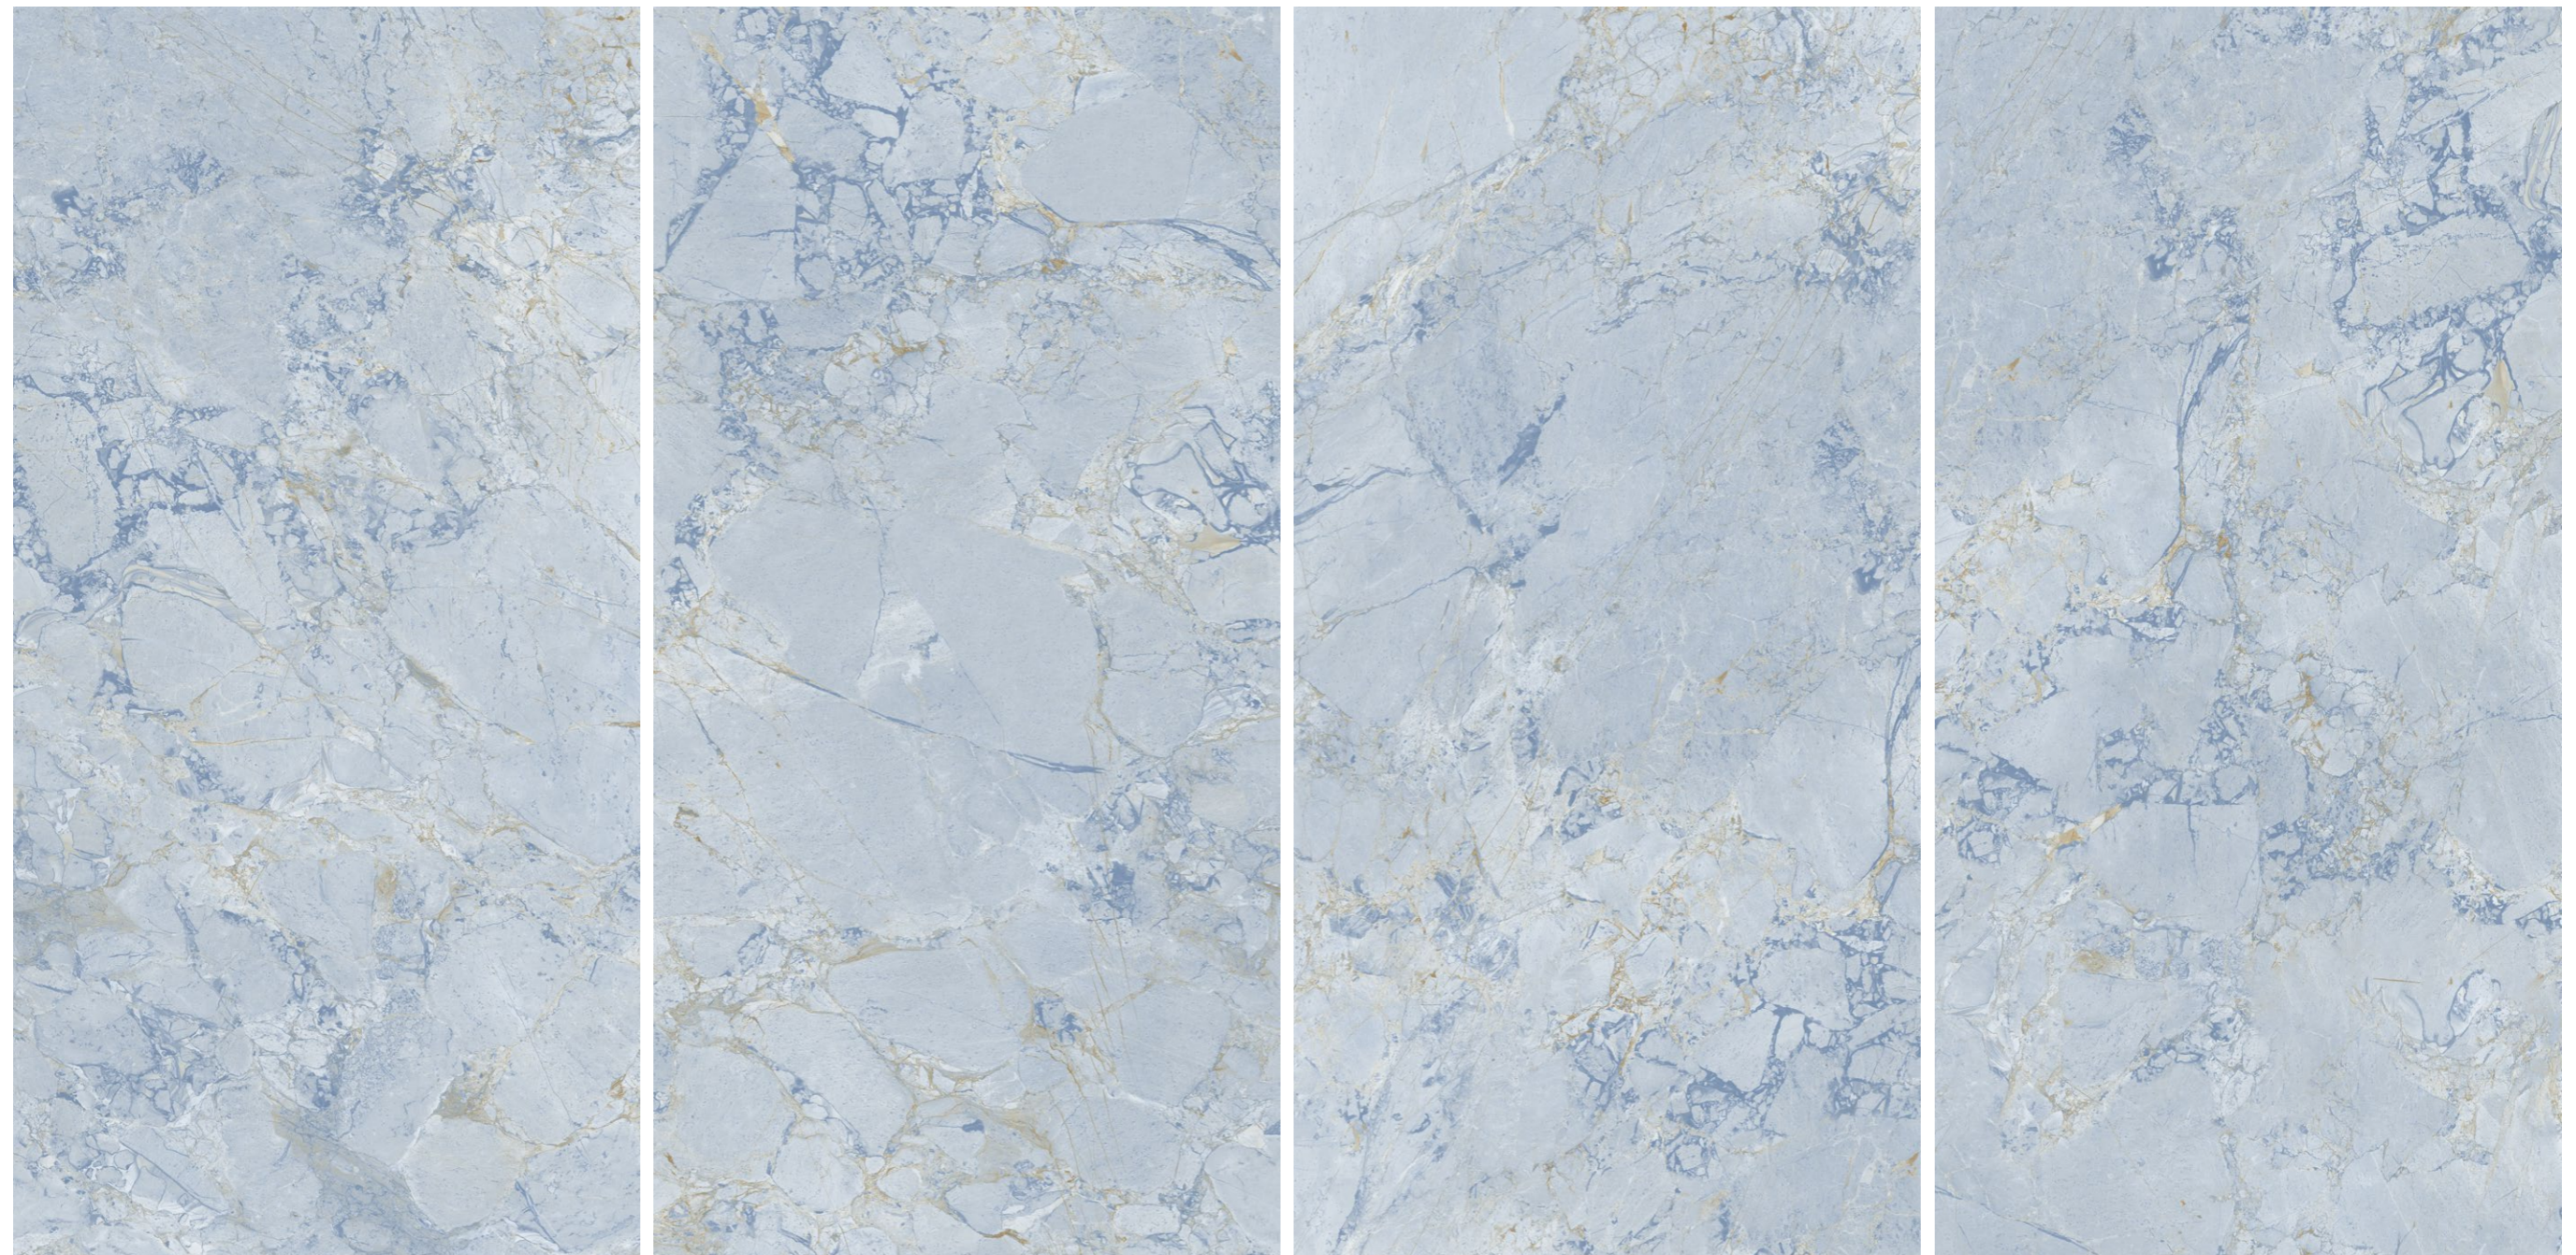

ADMIRAL

ADMIRAL BLUE

CRYSTAL
Collection

BOFFO[®]
— ADORABLE SURFACES —

ADMIRAL BLUE

Size:
800x1600mm

Finish:
Glossy

Thickness:
9mm