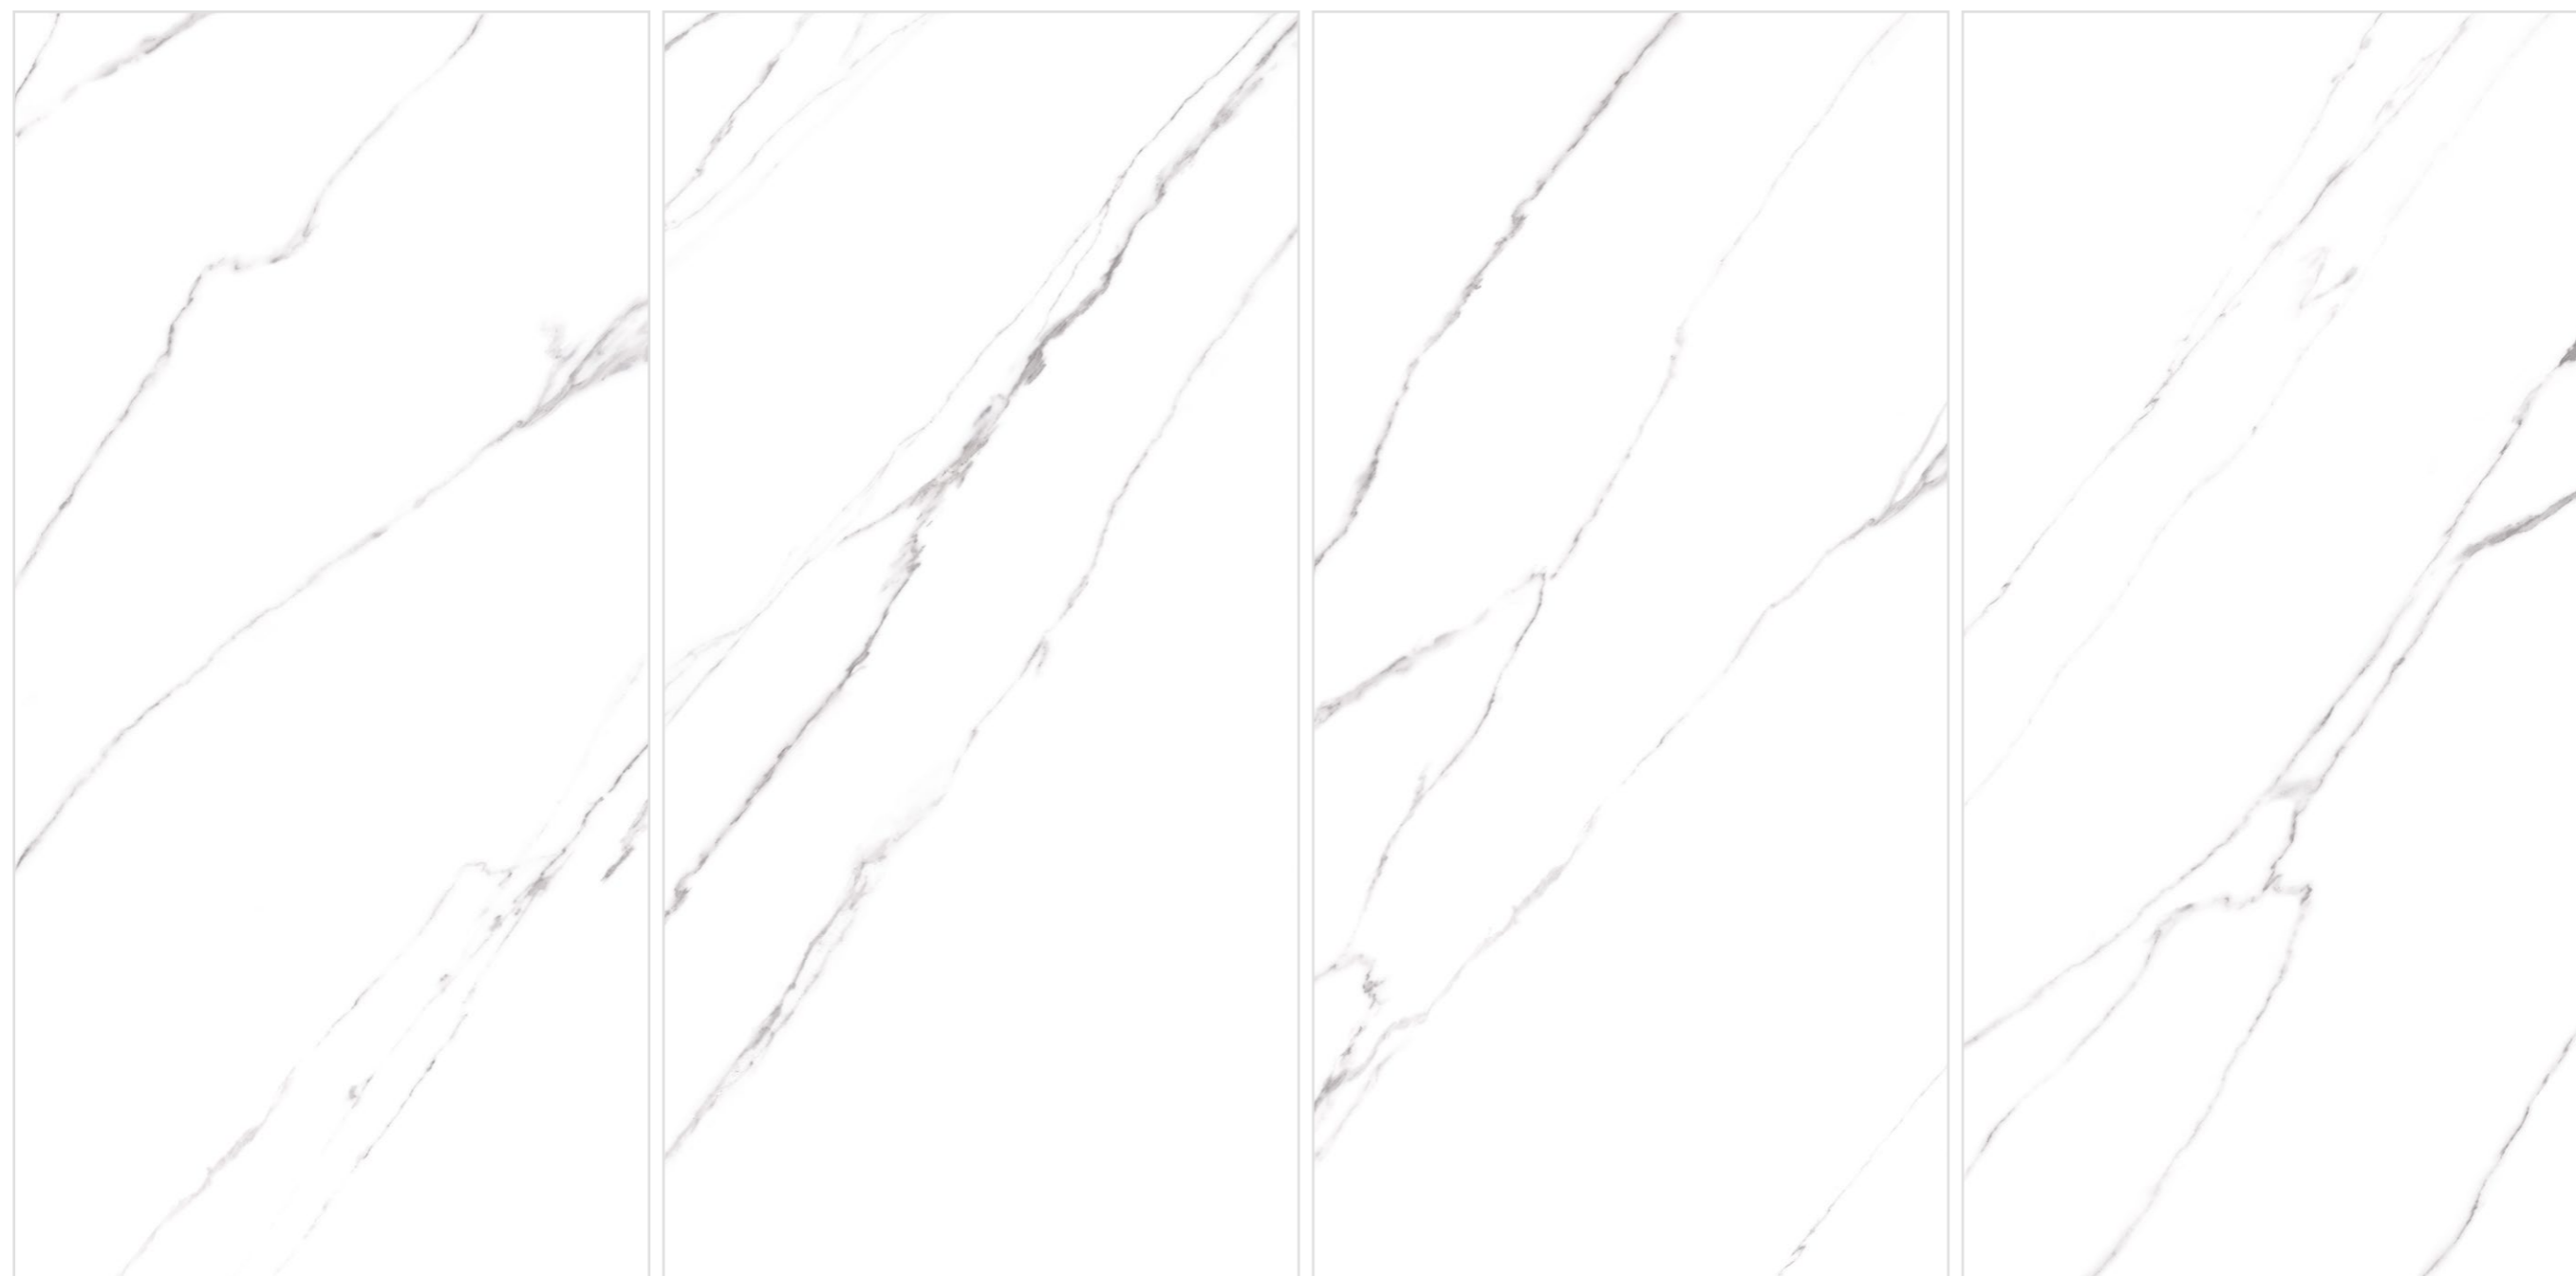

Size:
800x1600mm

Finish:
Glossy

Thickness:
9mm

Random:
04

Touch for Virtual
360°

STATUARIO TRISMO

CRYSTAL
Collection

BOFFO[®]
— ADORABLE SURFACES —