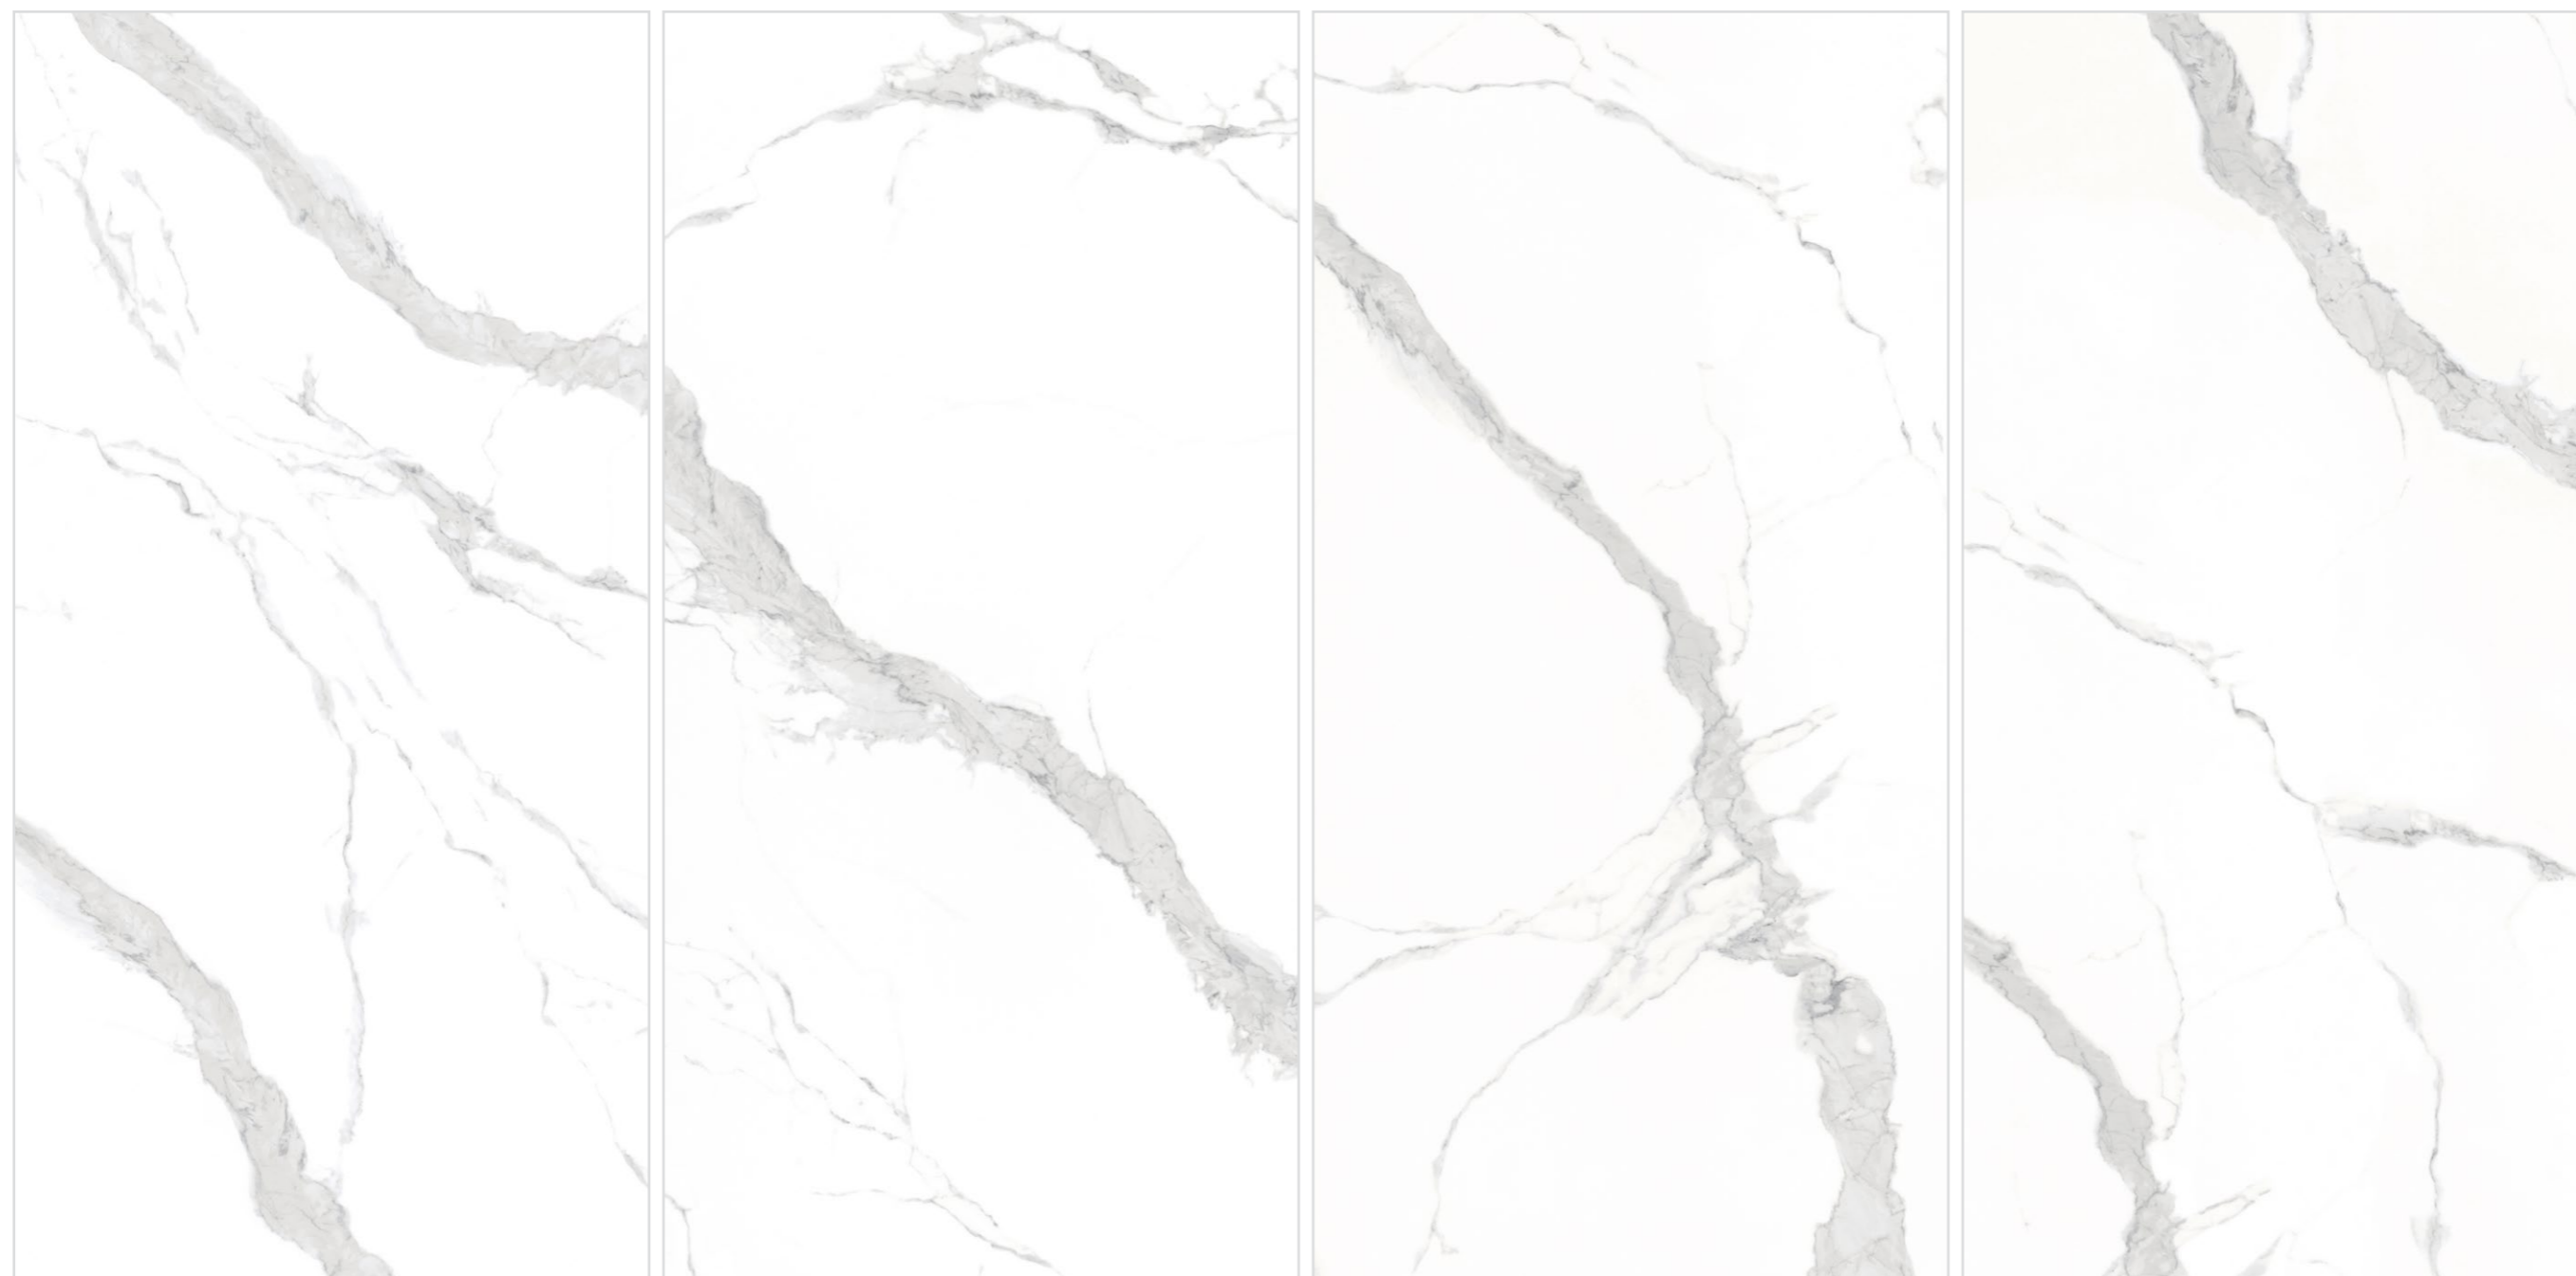

STATUARIO TRISMO

Size:
800x1600mm

Finish:
Glossy

Thickness:
9mm

Random:
04

STATUARIO SPLENDID

CRYSTAL
Collection

BOFFO[®]
— ADORABLE SURFACES —