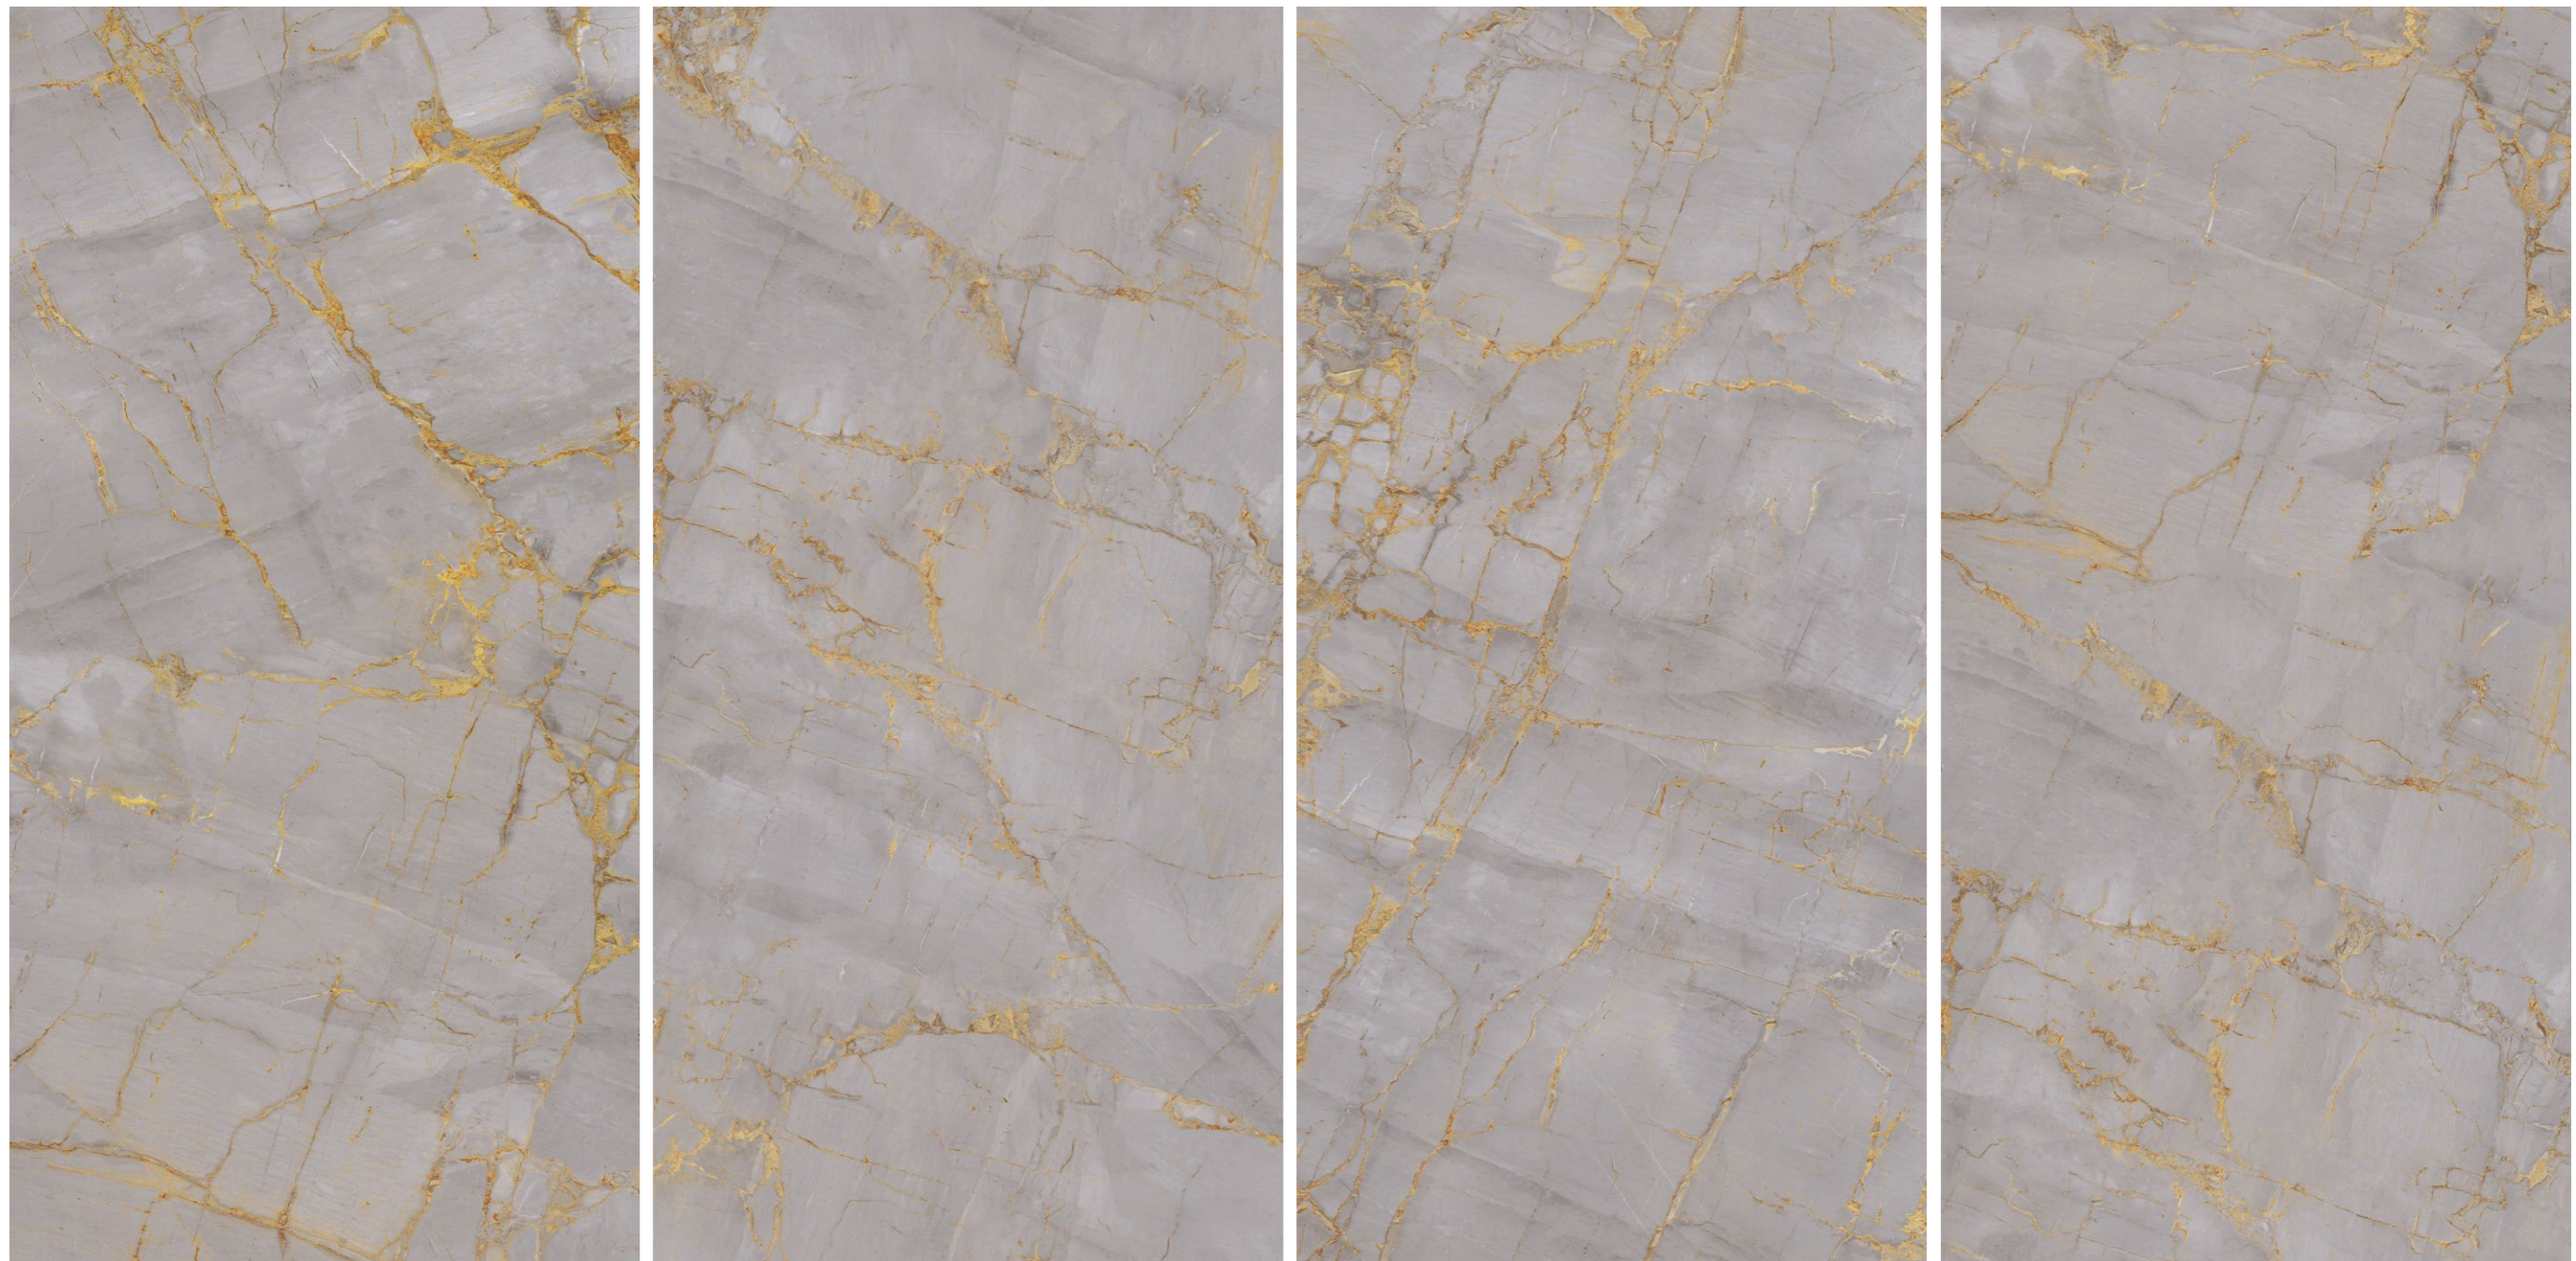

CRYSTAL
Collection

BOFFO®
— ADORABLE SURFACES —

NACARADO GOLD

Size:
800x1600mm

Finish:
Glossy

Thickness:
9mm

Random:
04

Touch for Virtual
360°