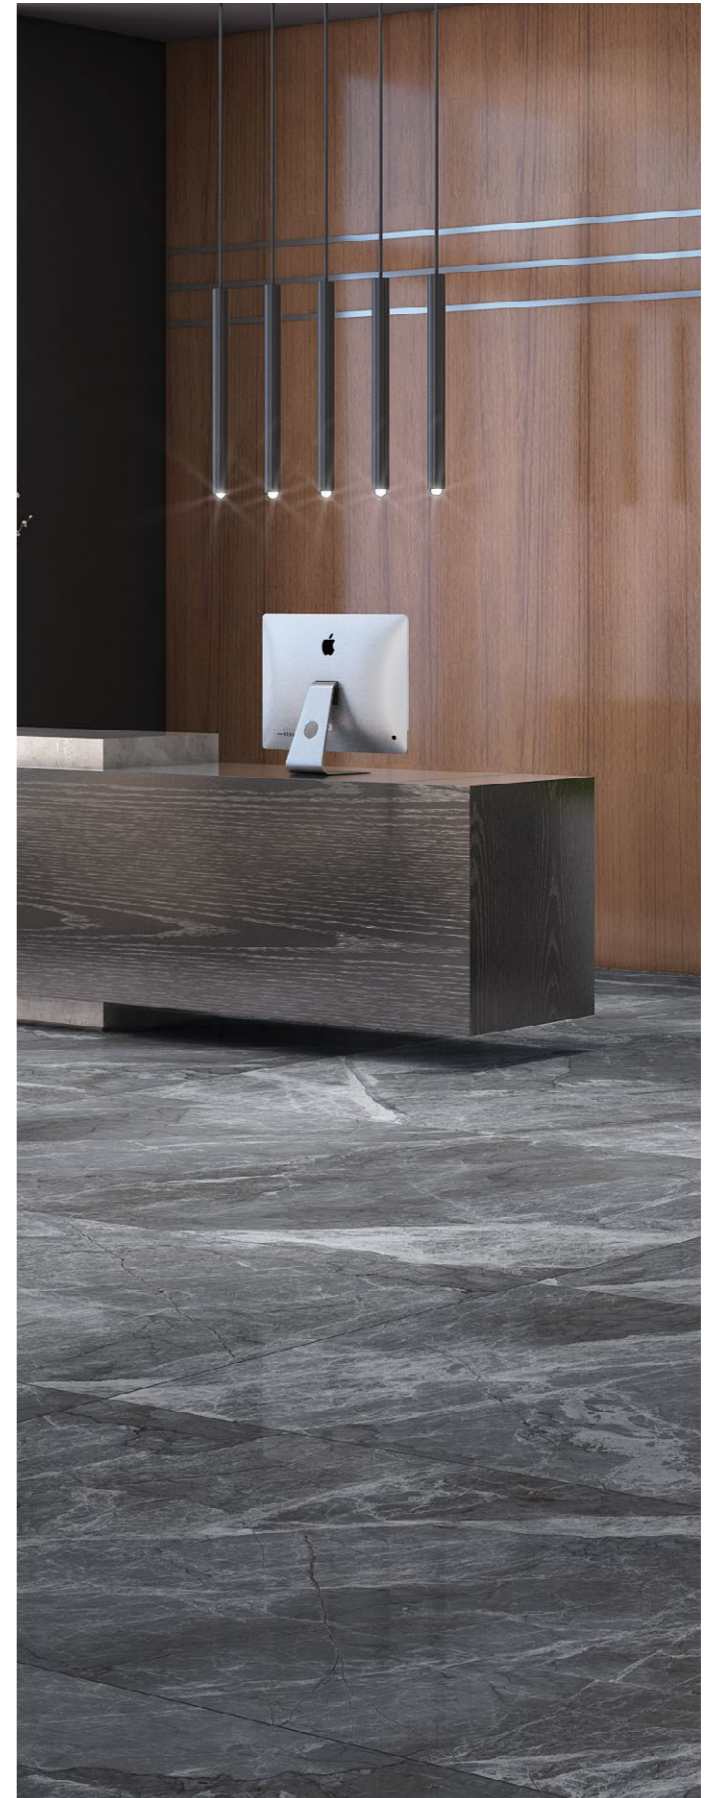

*Subtle
Ambiance*