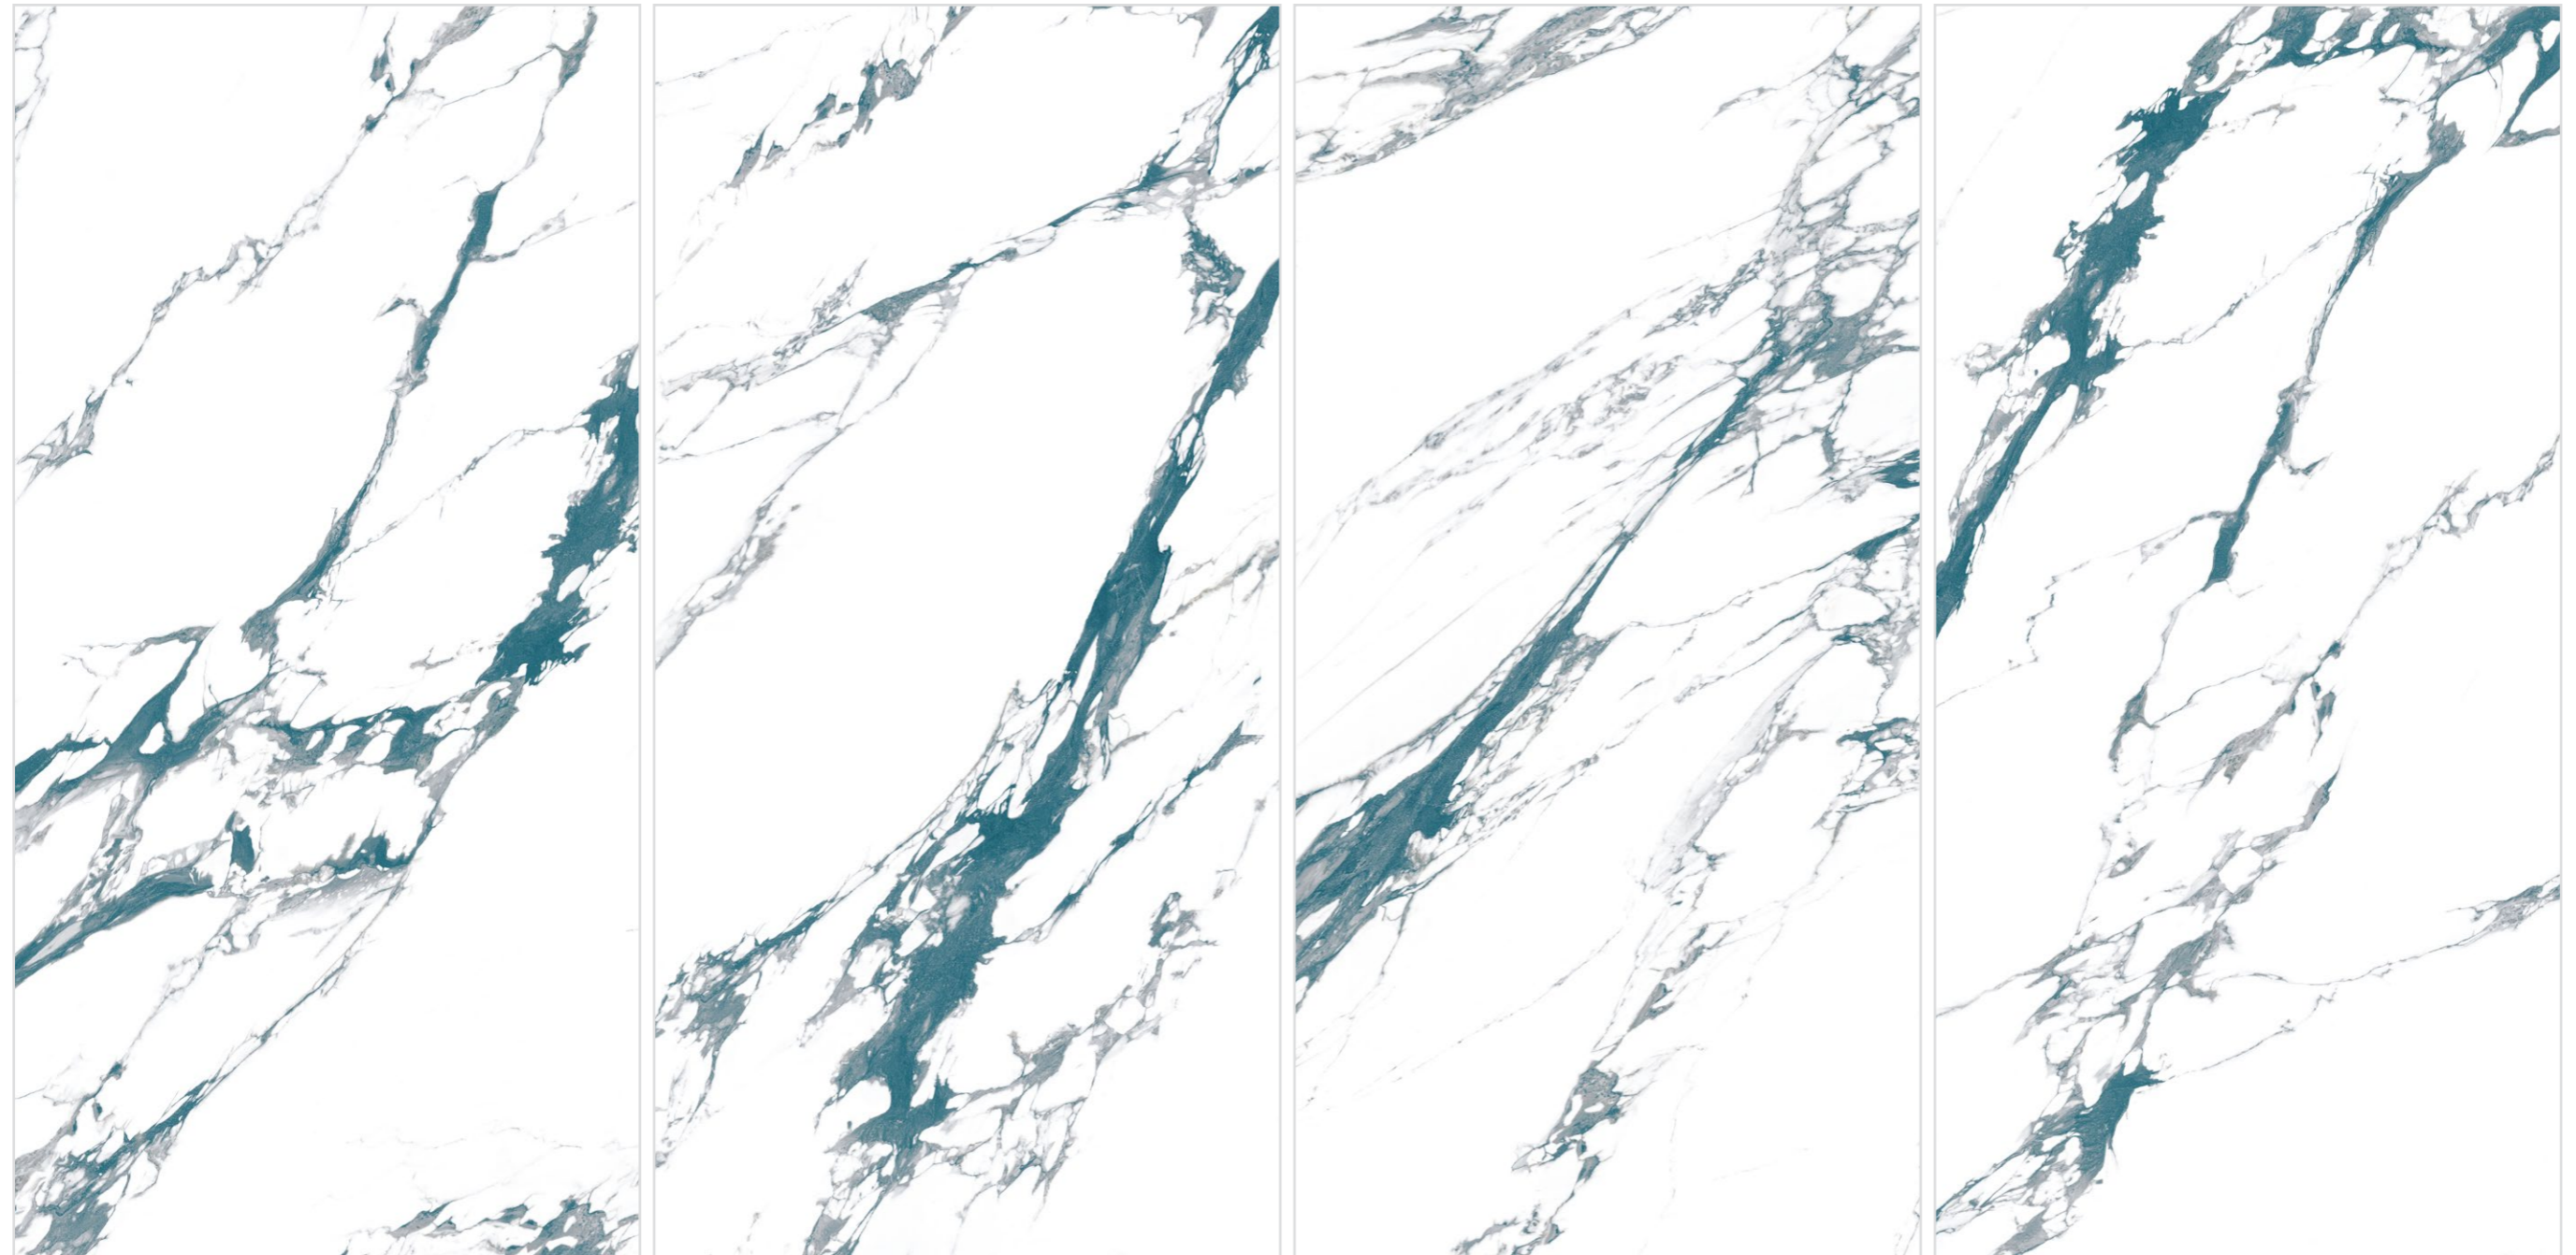

CRYSTAL
Collection

BOFFO®
— ADORABLE SURFACES —

CALACATTA AZURE

Size:
800x1600mm

Finish:
Glossy

Thickness:
9mm

Random:
04

Touch for Virtual
360°