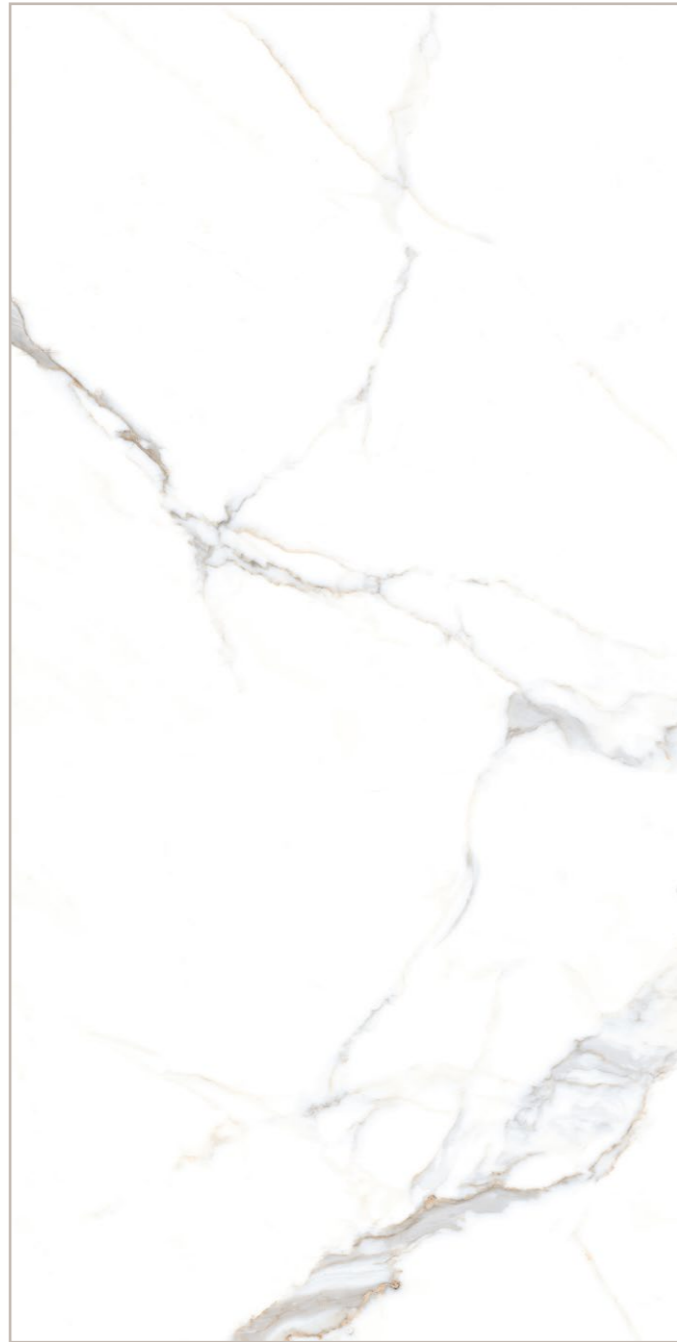

WHITE PERSIAN ONYX

Size:
800x1600mm

Finish:
Glossy

Thickness:
9mm

Random:
04

Touch for Virtual
360°

BOFFO[®]
— ADORABLE SURFACES —

Viewing The Accents