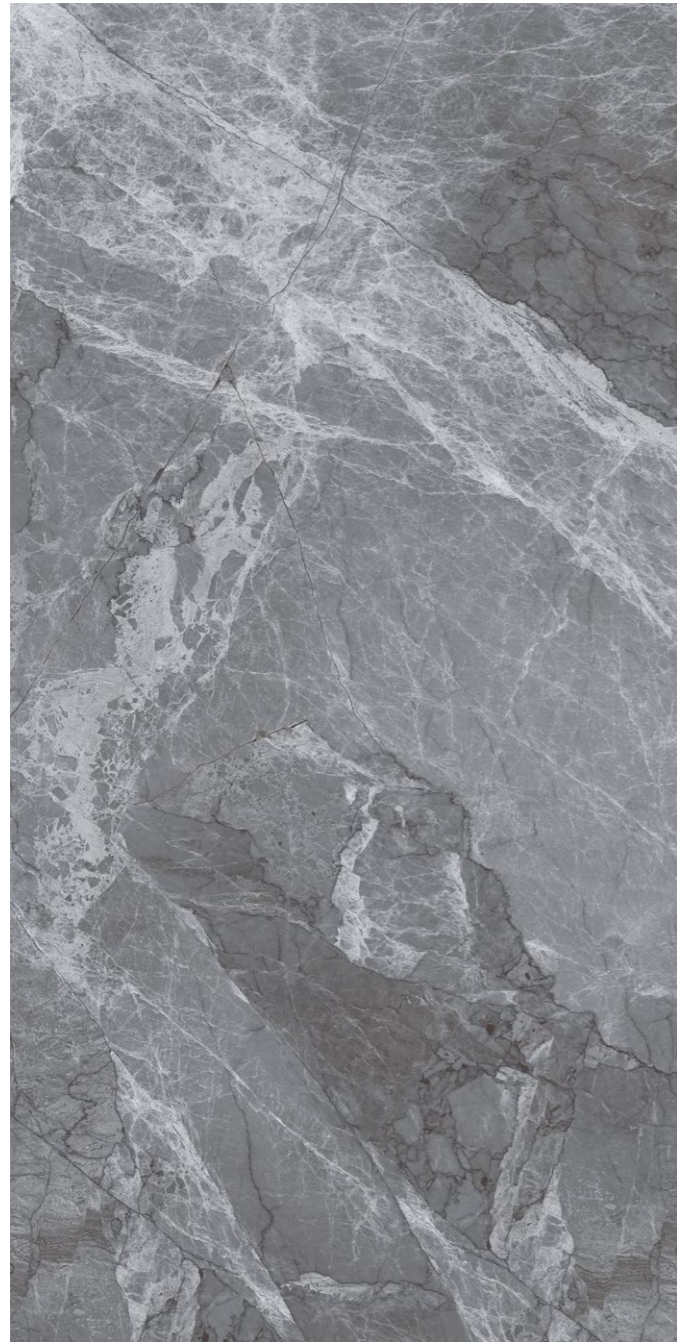

CRYSTAL
Collection

BOFFO[®]
— ADORABLE SURFACES —

WILLIAM GREY

Size:
800x1600mm

Finish:
Glossy

Thickness:
9mm

Random:
04

Touch for Virtual
360°