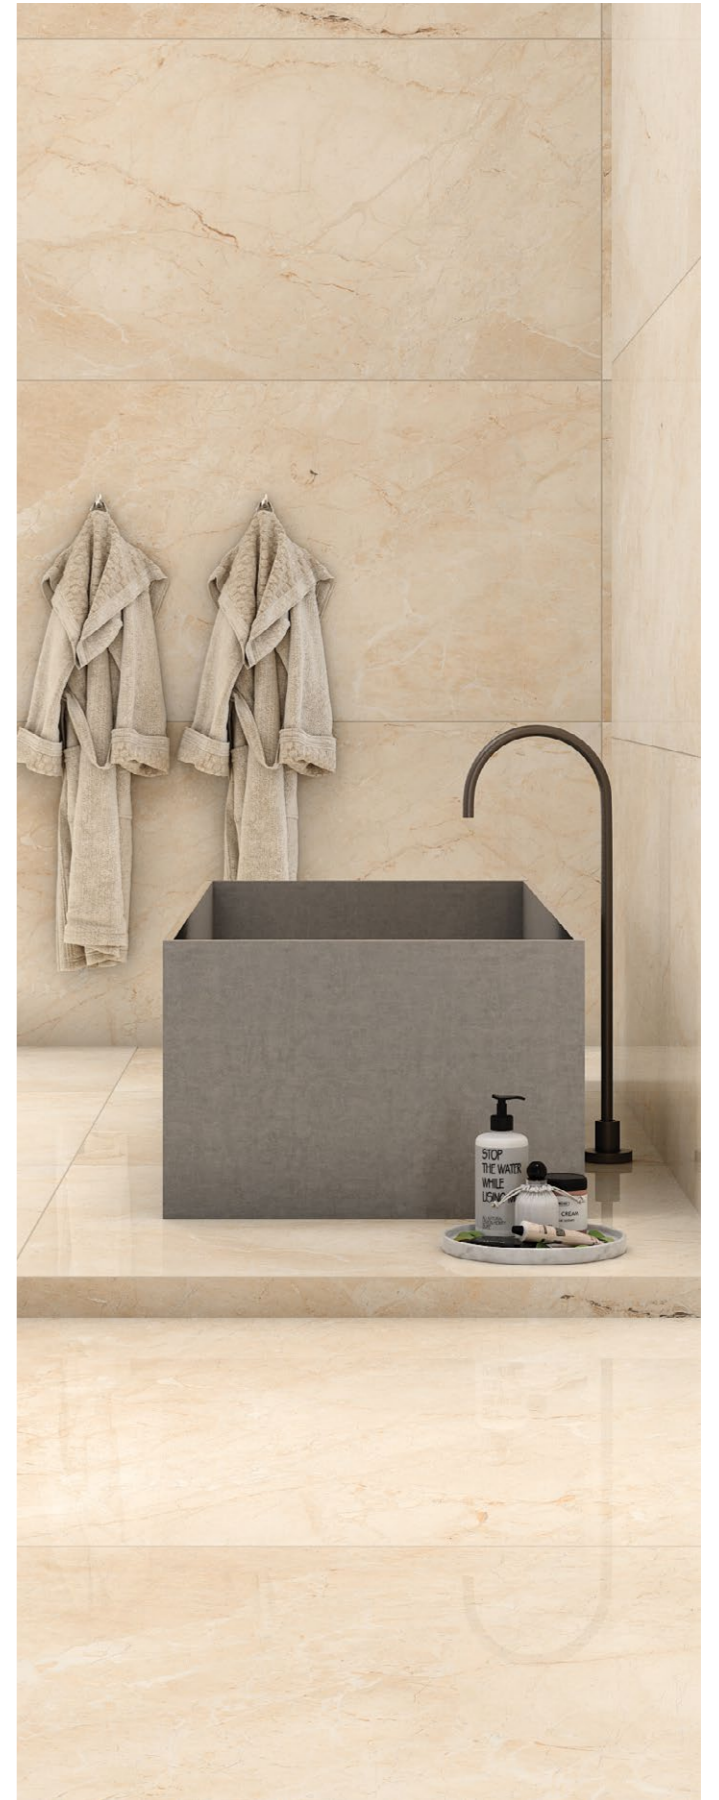

Thickness:
9mm

Random:
04

Touch for Virtual
360°

BOFFO[®]
— ADORABLE SURFACES —

*Soul of Sur
rounding*

PISTA

PISTA CREMA

CRYSTAL
Collection