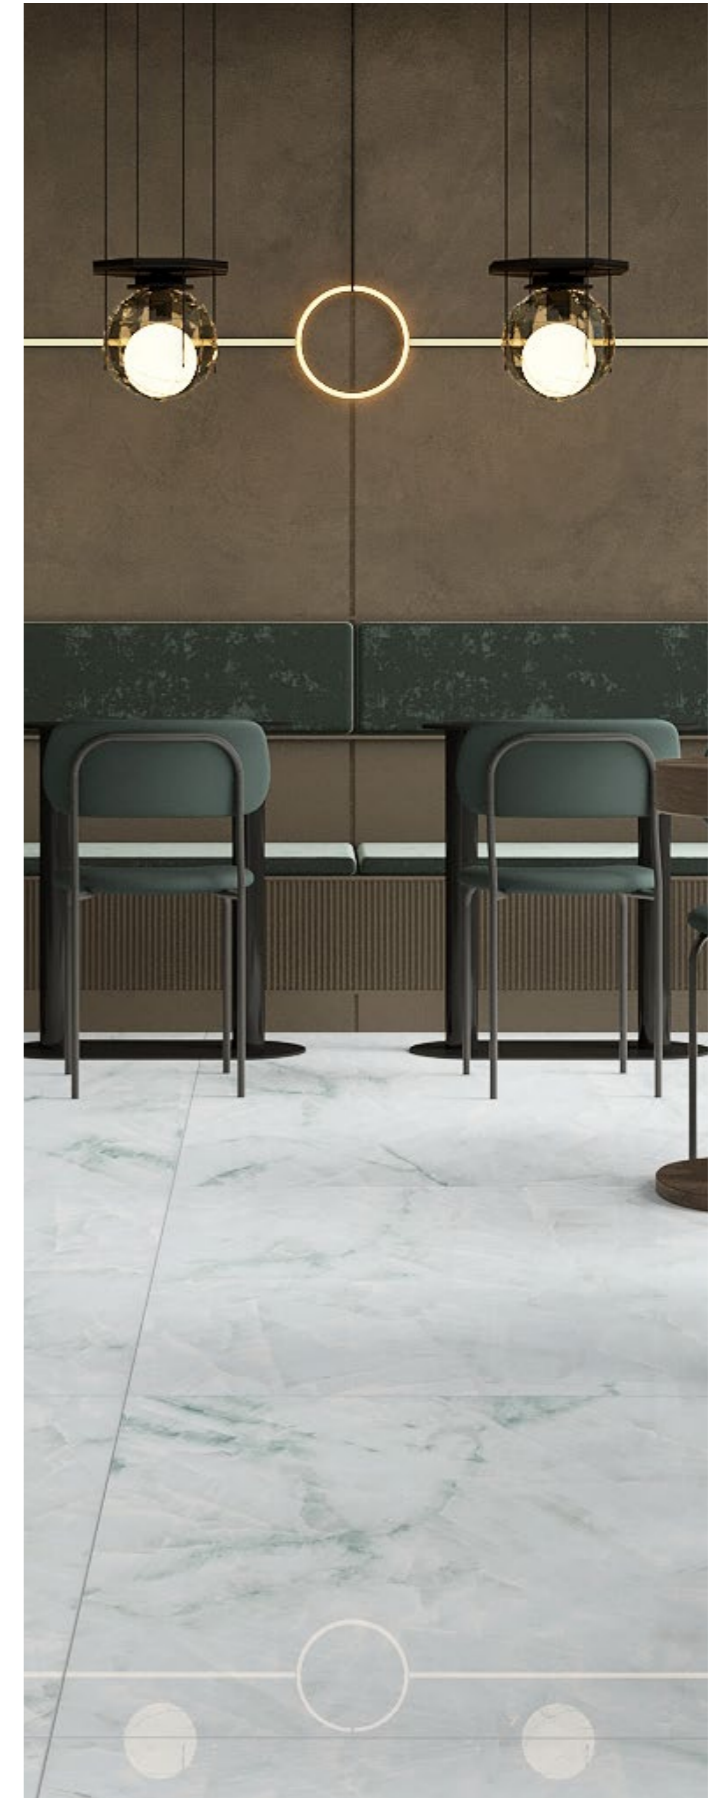

Thickness:
9mm

Random:
04

Touch for Virtual
360°

ONYX

BOFFO[®]
— ADORABLE SURFACES —

**Distinct
for spaces**

S RESTRO

AREL ONYX GREEN