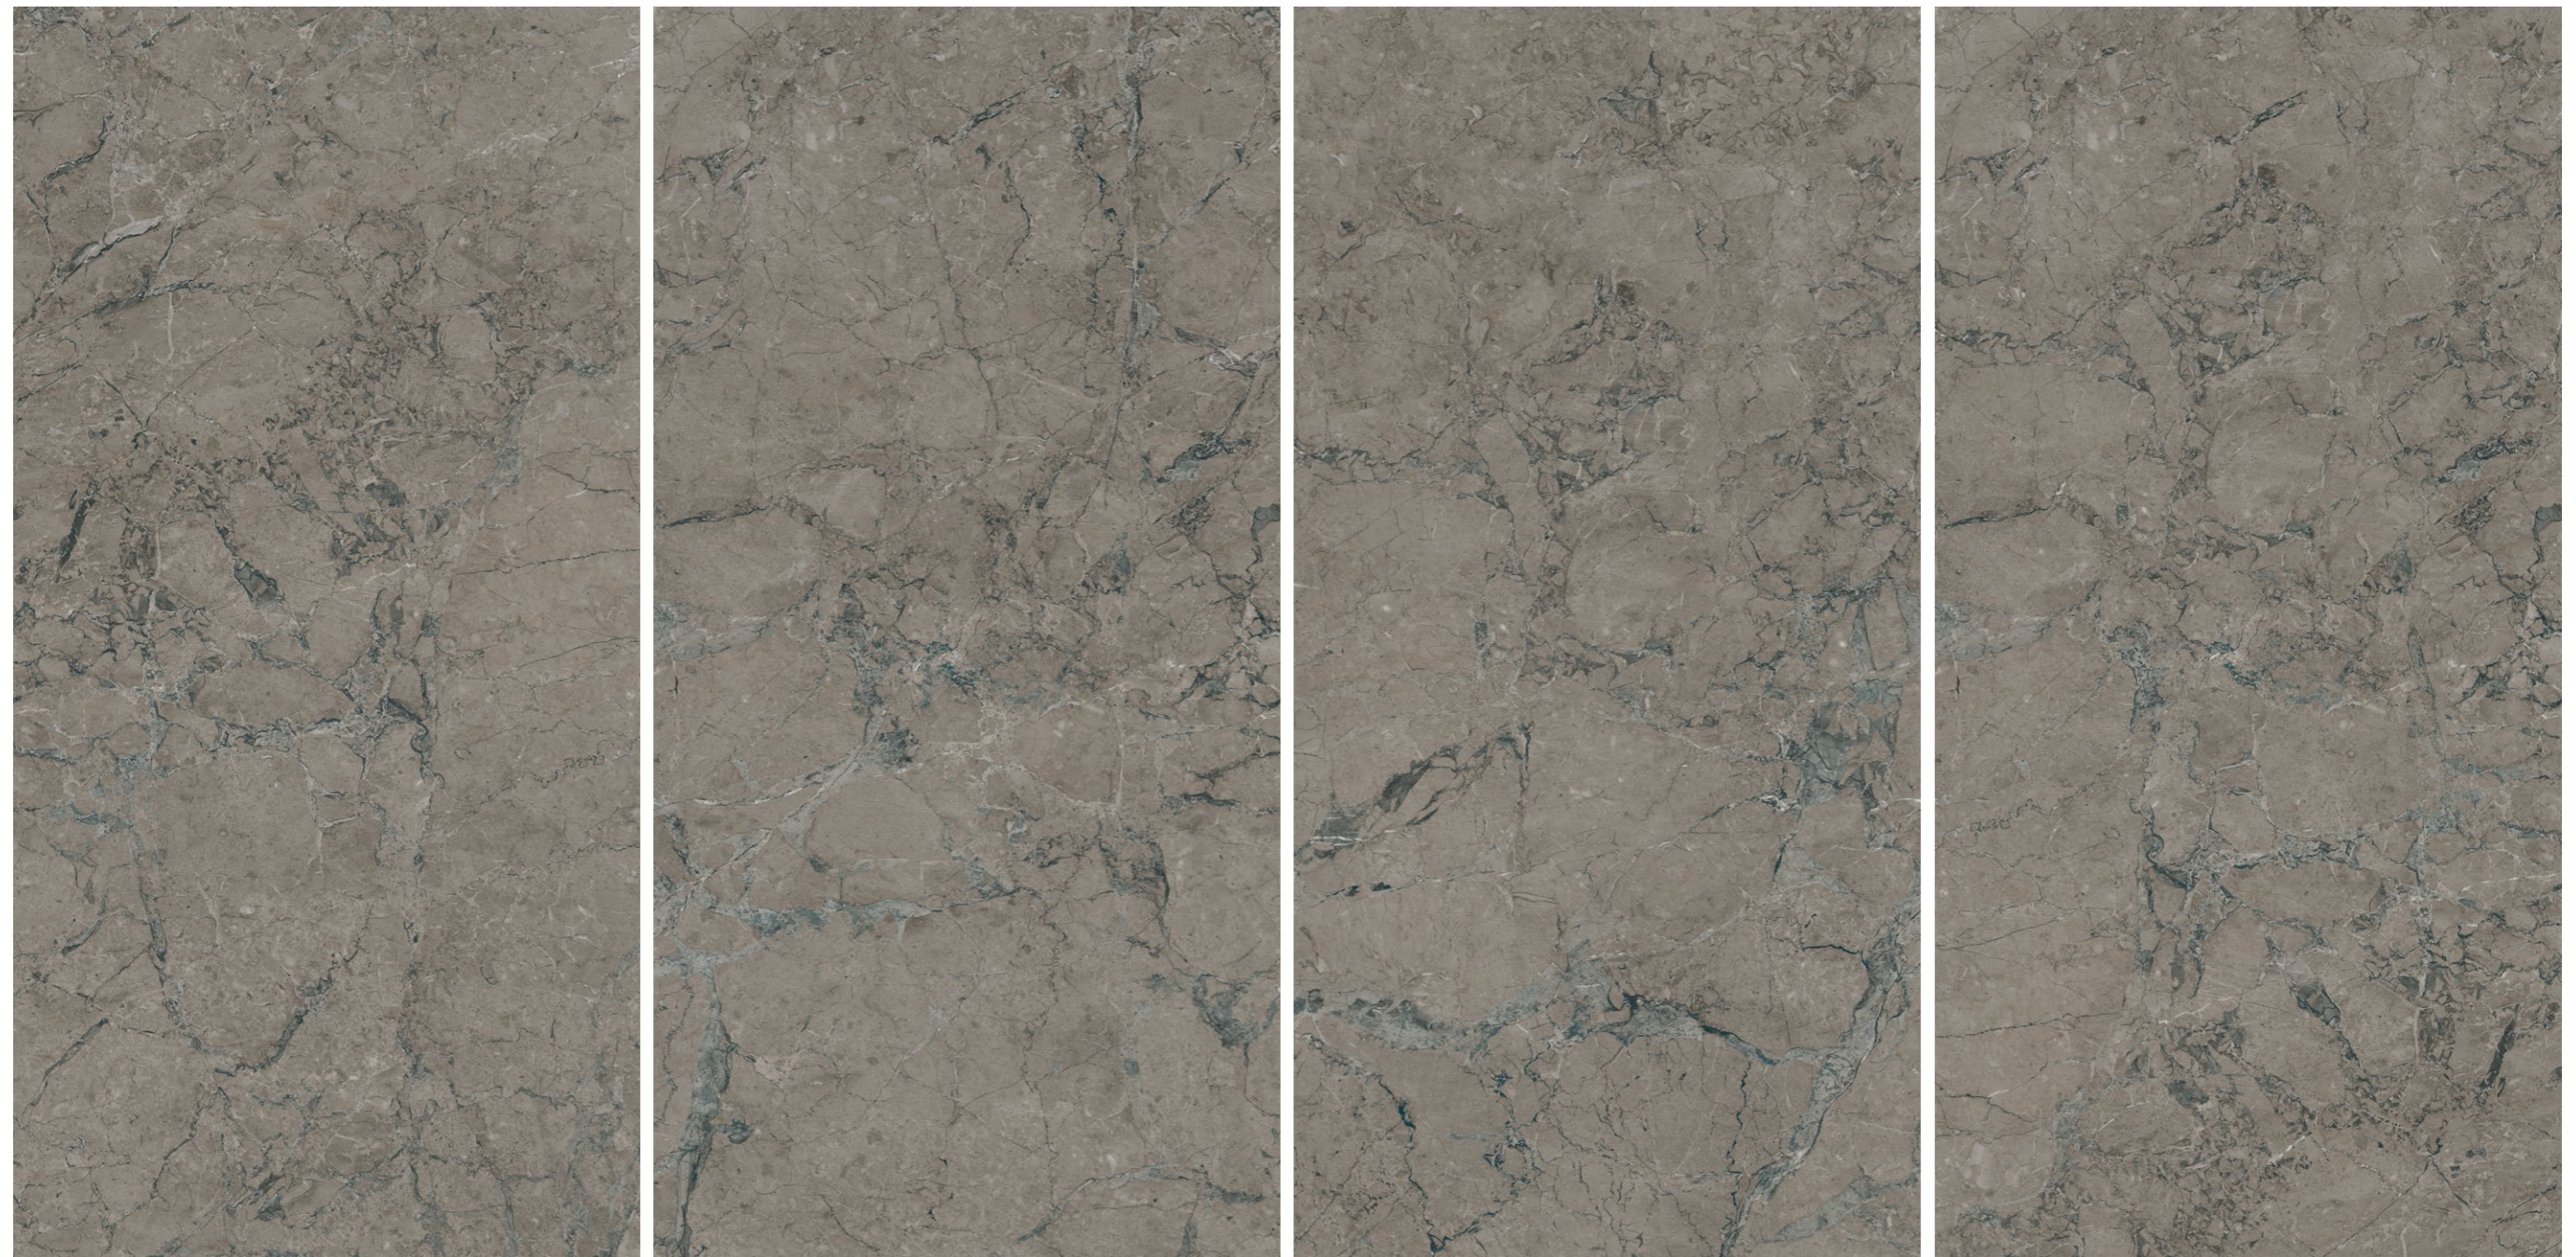

CRYSTAL
Collection

BOFFO®
— ADORABLE SURFACES —

SPANISH GREY

Size:
800x1600mm

Finish:
Glossy

Thickness:
9mm

Random:
04

Touch for Virtual
360°