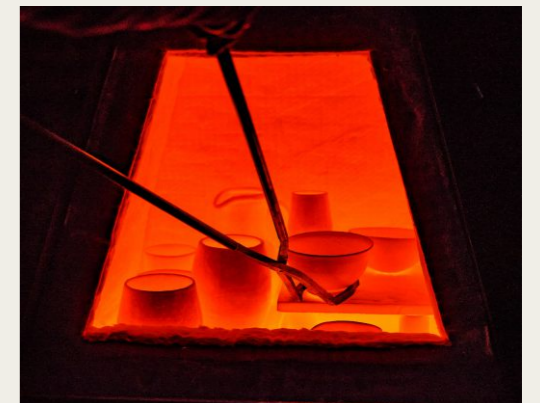

Being certified by ISO-9001, CE certified Boffo Granito is the leading manufacturer of tiles in India, located in the Morbi town of Gujarat.

800X1600MM | GVT & PGVT

Artisanal Know
how
With Maximum
Industrial
Efficiency

1

Raw Material

Boffo sources the raw materials for the production of tiles in its purest form. We make sure that the origins of the product that reaches to you are of top-notch quality. These raw materials express the strength of the further product that is to be developed and reinterpret the decisive elegance of a stone that is to be incorporated into a tile

2

Printing

We use advanced technologies to print on the surface of tiles. We make sure they interpret our thought process behind the surface and characteristics of its inspiration. This process emphasize on the style of minimalism and surface originality.

3

Firing

The tile must be heated intensely to strengthen it and give it the desired porosity. The tile goes through a low-temperature firing called bisque firing before glazing. This step removes the volatile from the material and most or all of the shrinkage. The body and glaze are then fired together in a process called glost firing inside a kiln.