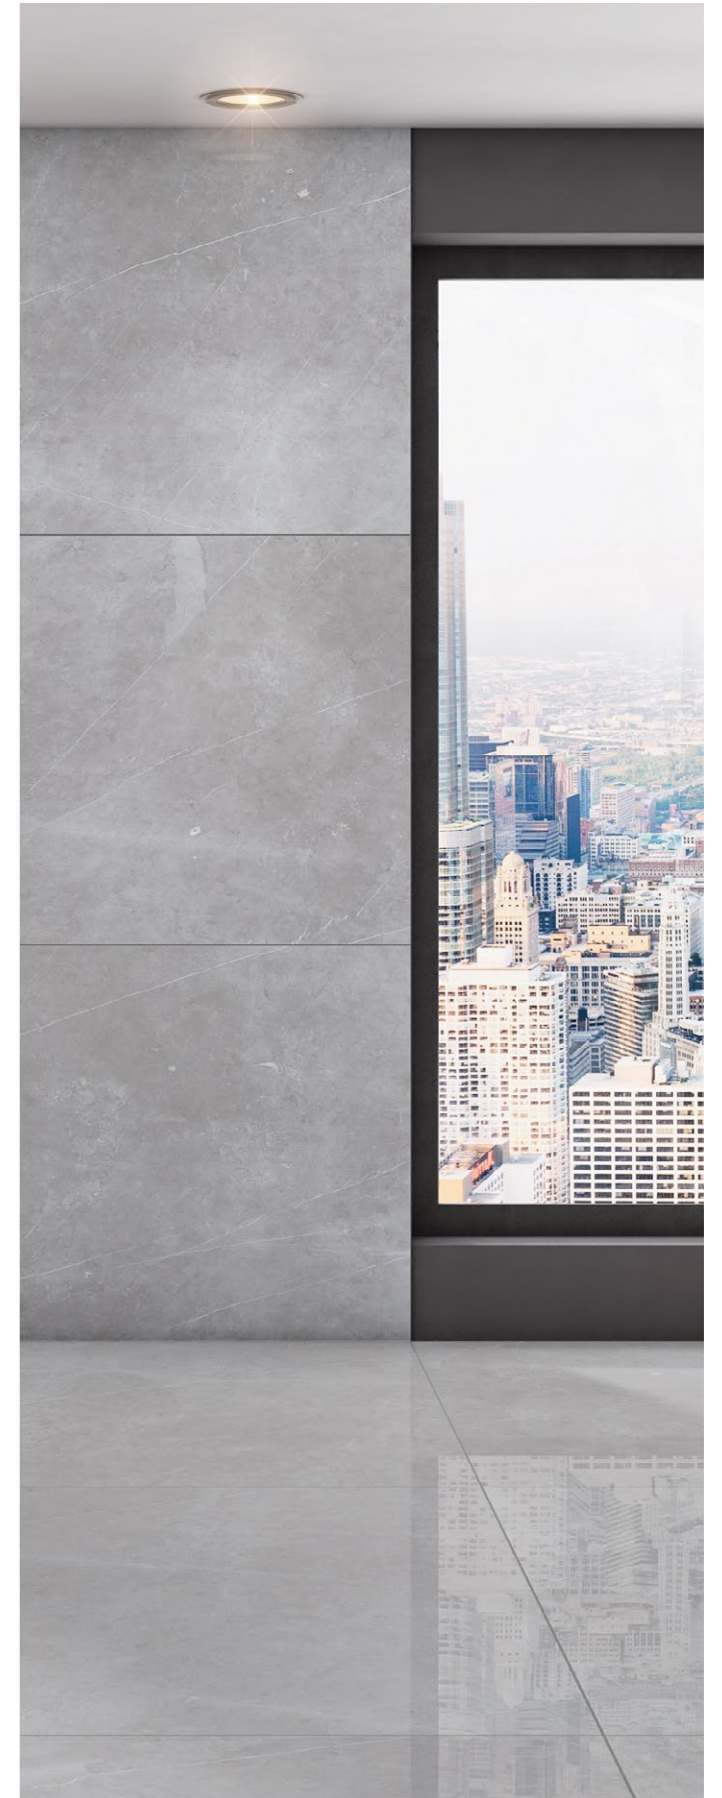

IMPRESSIA BEIGE

Size:
800x1600mm

Finish:
Glossy

Thickness:
9mm

Random:
04

BOFFO[®]
— ADORABLE SURFACES —

Core About
Ordinary

PIETRA