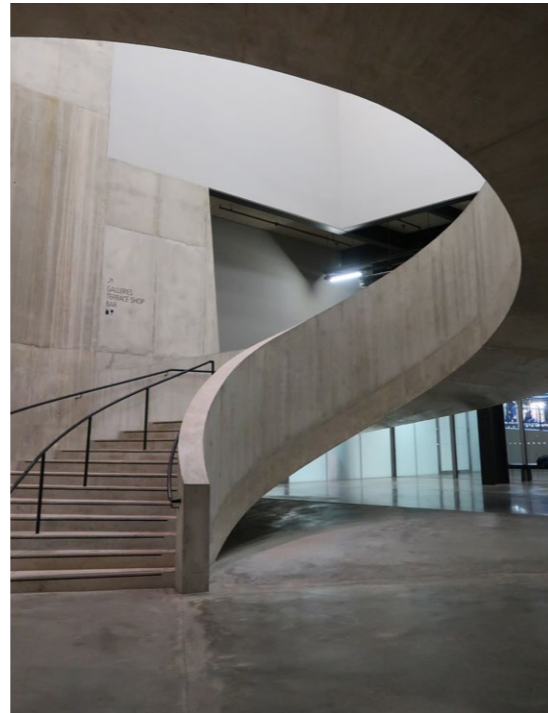

BOFFO[®]
— ADORABLE SURFACES —

NACARADO GOLD

Size:
800x1600mm

Finish:
Glossy

Thickness:
9mm

Random:
04

Touch for Virtual
360°

BOFFO[®]
— ADORABLE SURFACES —