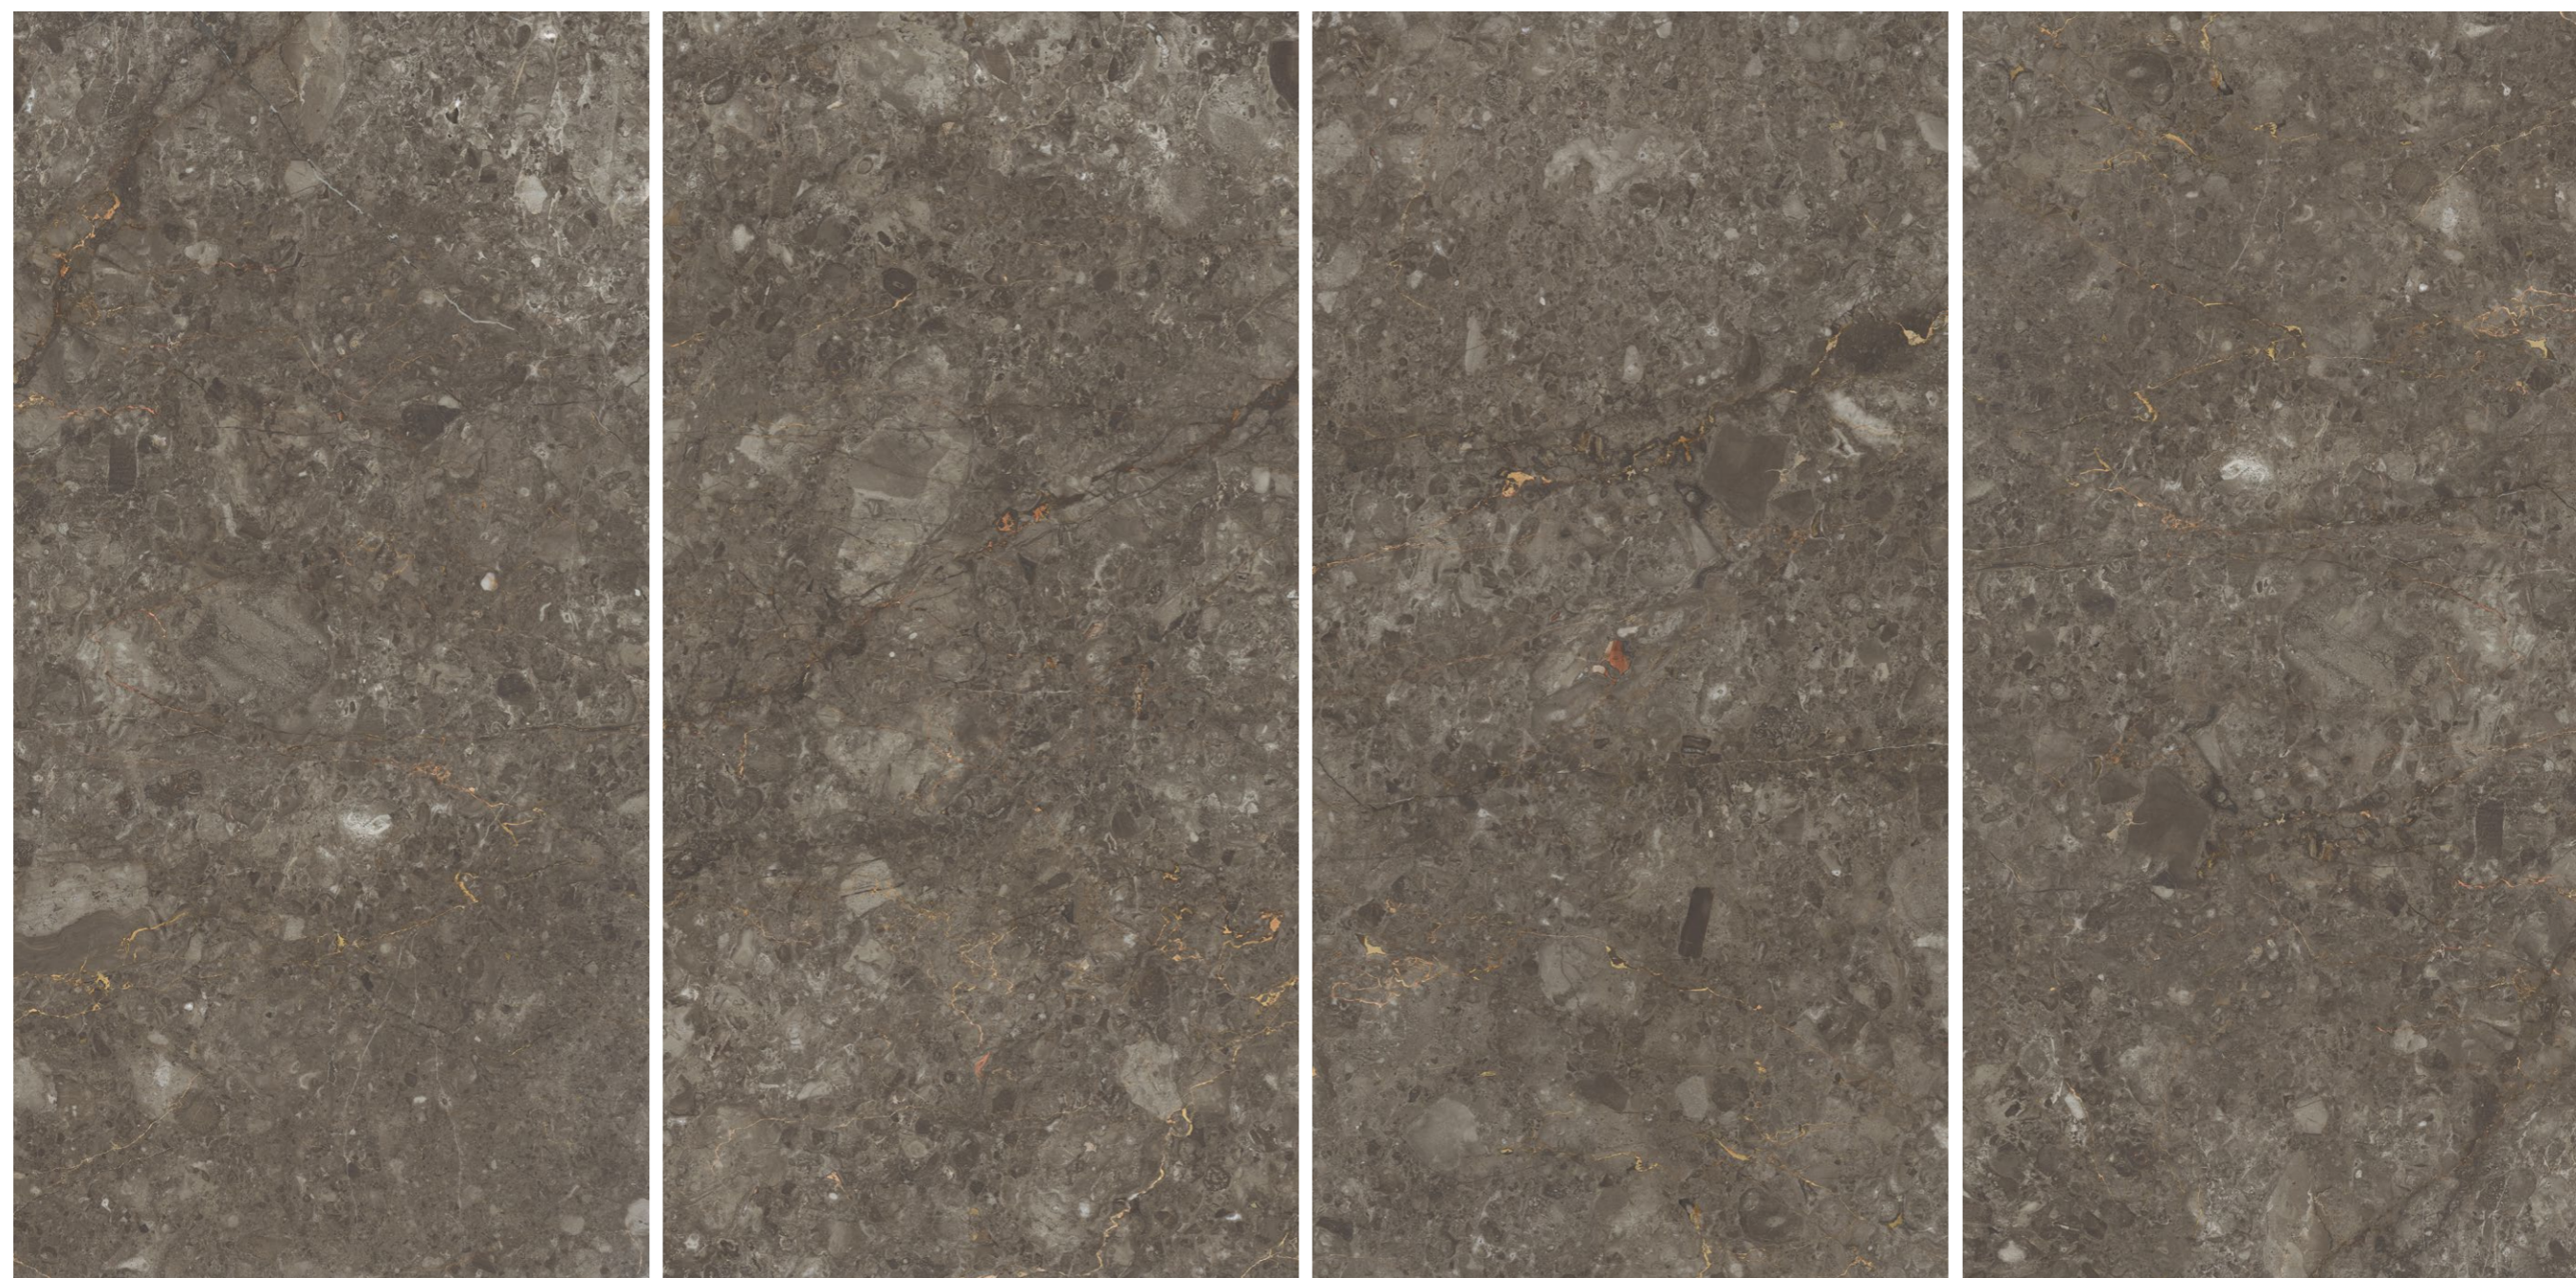

CRYSTAL
Collection

BOFFO®
— ADORABLE SURFACES —

WILLIAM GREY

Size:
800x1600mm

Finish:
Glossy

Thickness:
9mm

Random:
04

Touch for Virtual
360°