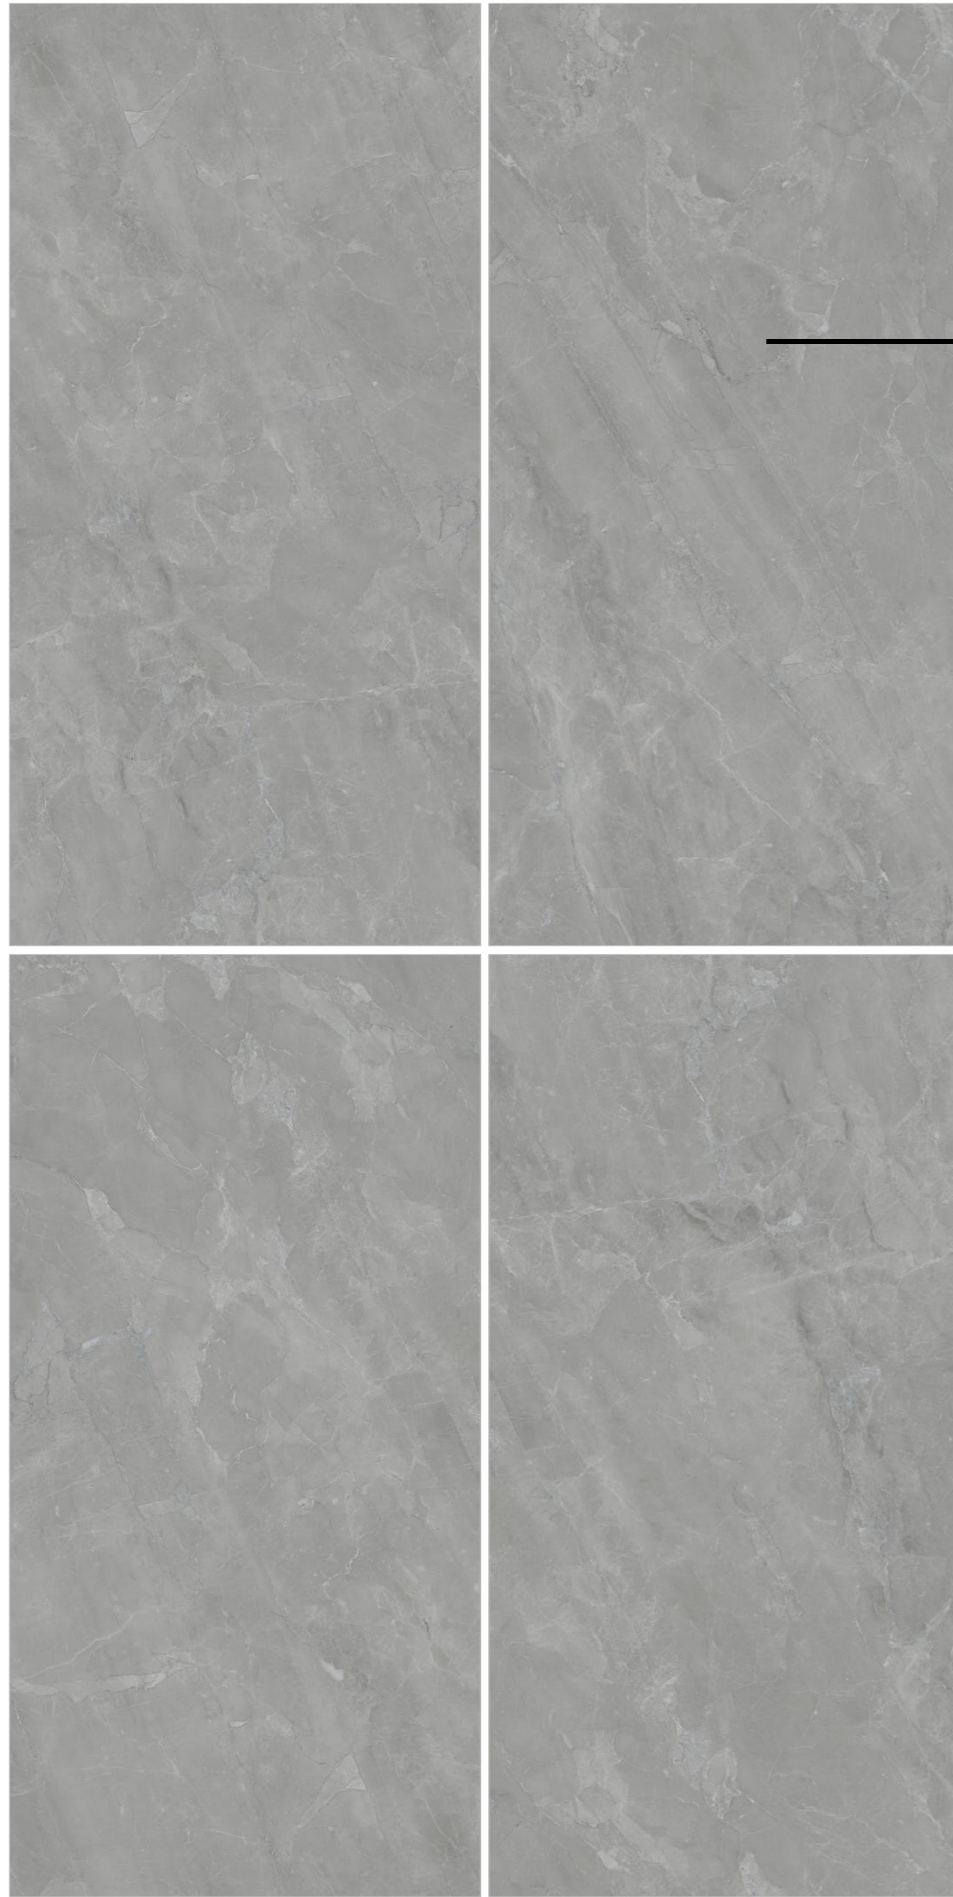

DG MATT SURFACE
GLAZED VITRIFIED BODY

SIZE :
800X1600MM

RANDOM :
04

Touch for Virtual

● EXTREMELY FUNCTIONAL

TWILIGHT BIANCO

DG MATT SURFACE
GLAZED VITRIFIED BODY

SIZE :
800X1600MM