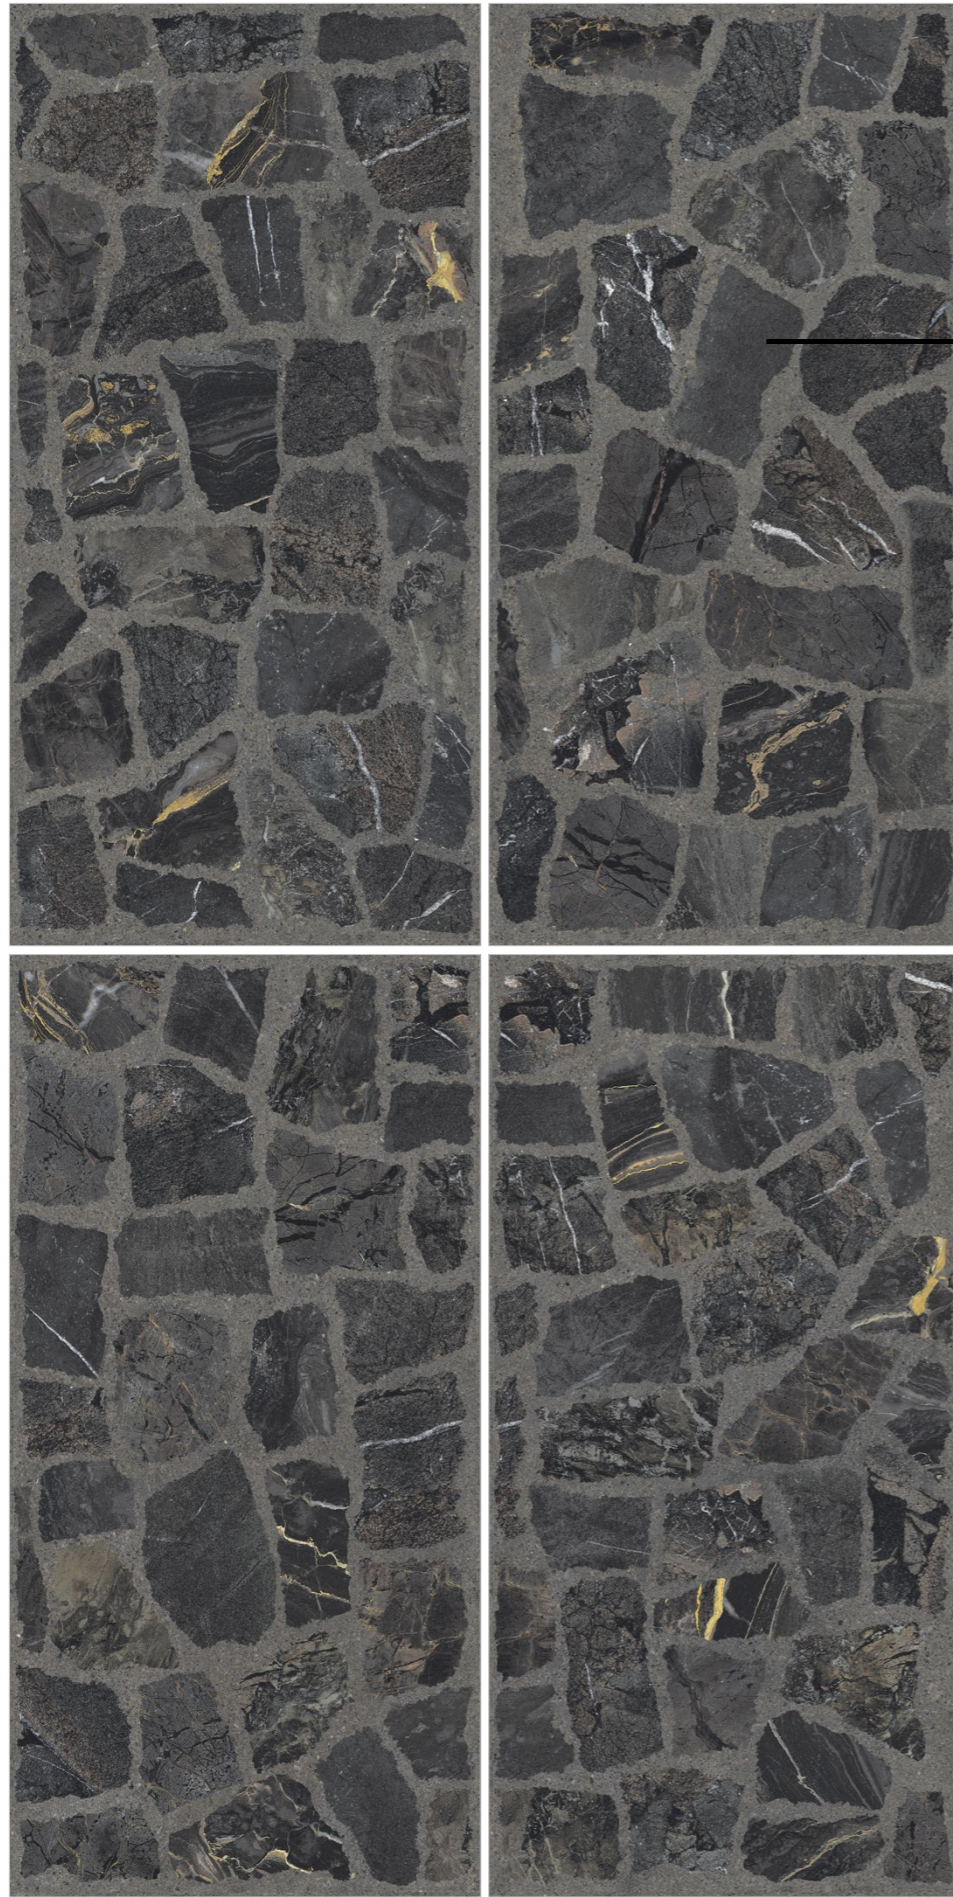

MAMMOTH CHIPS GREY

DG MATT SURFACE
GLAZED VITRIFIED BODY

SIZE :
800X1600MM

RANDOM :
04

Touch for Virtual

● BRINGS A DIFFERENCE