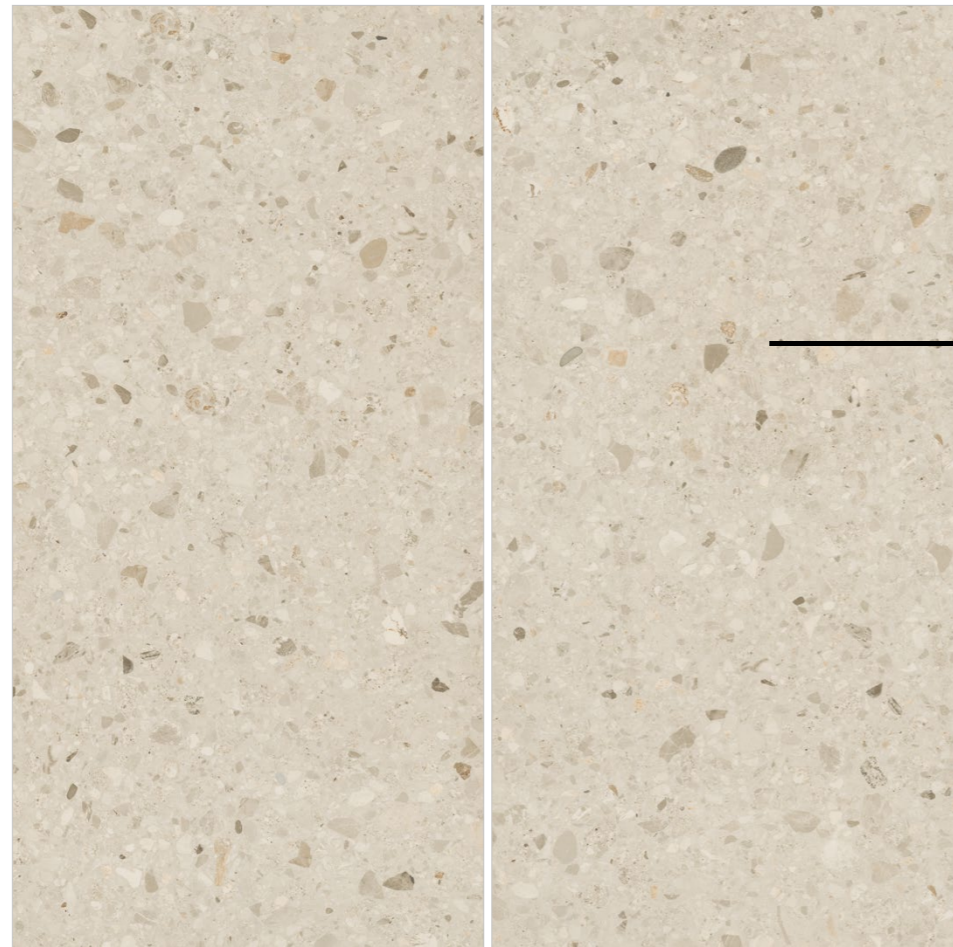

CEPPO DI BEIGE

DG MATT SURFACE
GLAZED VITRIFIED BODY

SIZE :
800X1600MM

RANDOM :
04

Touch for Virtual

● STANDARDS OF BEAUTY