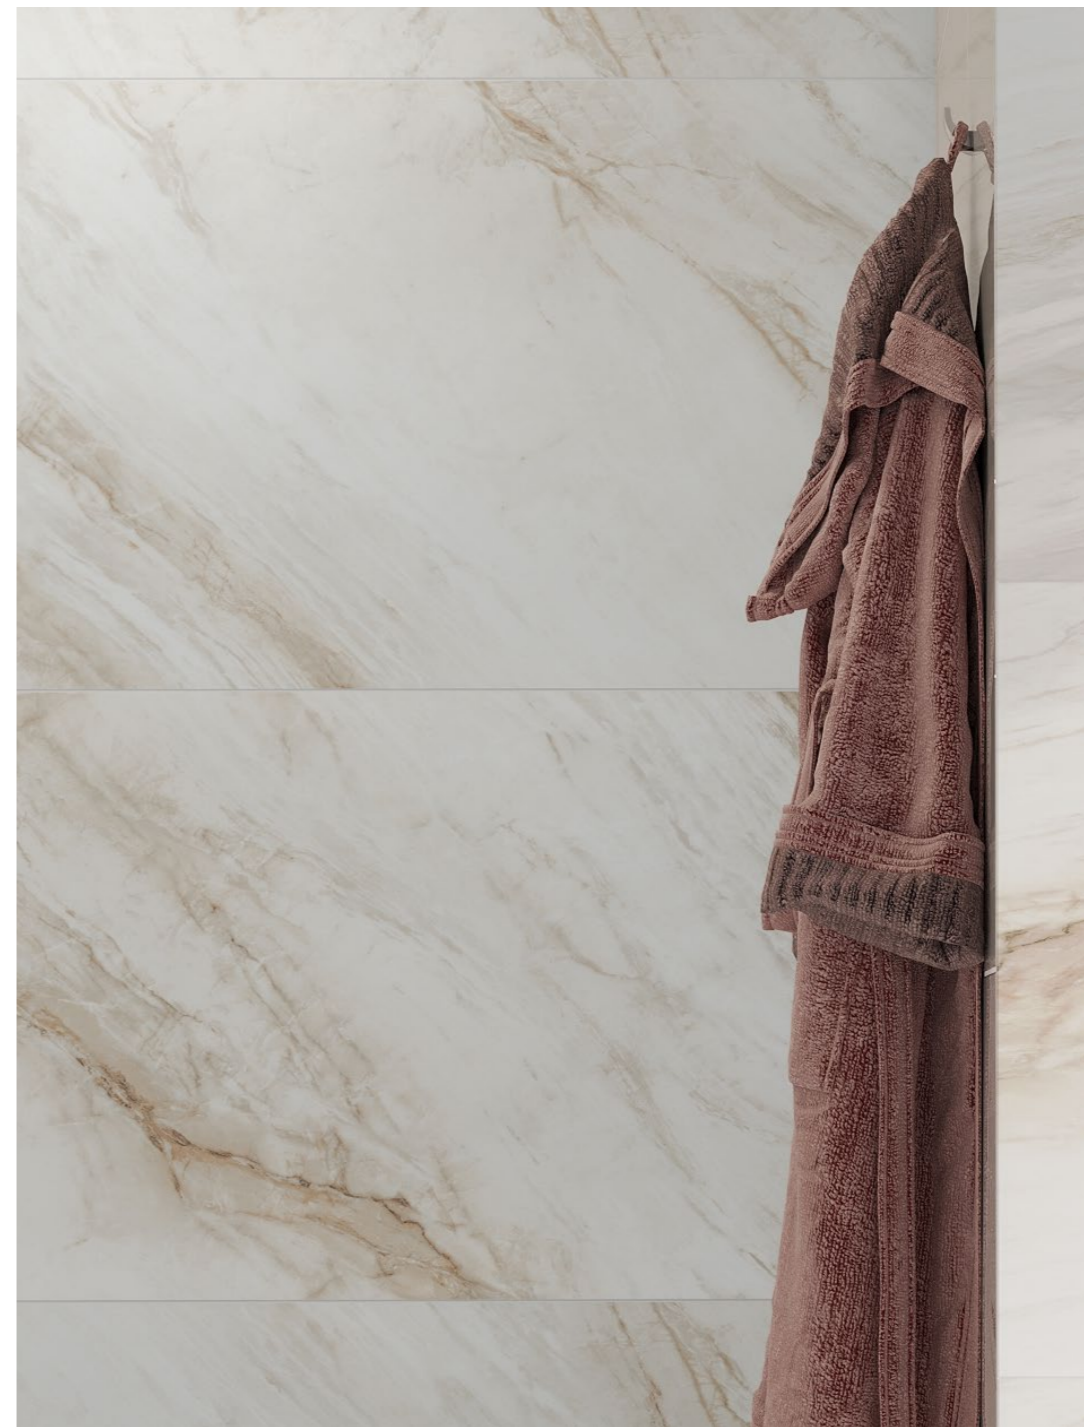

● **CREATIVE AND CLASSIC**

Luce
Collection

TESEO CHIPS STEEL

TESEO CHIPS STEEL
TESEO STEEL

LUCE SURFACE
GLAZED VITRIFIED BODY

SIZE :
800X1600MM

RANDOM :
04

Touch for Virtual