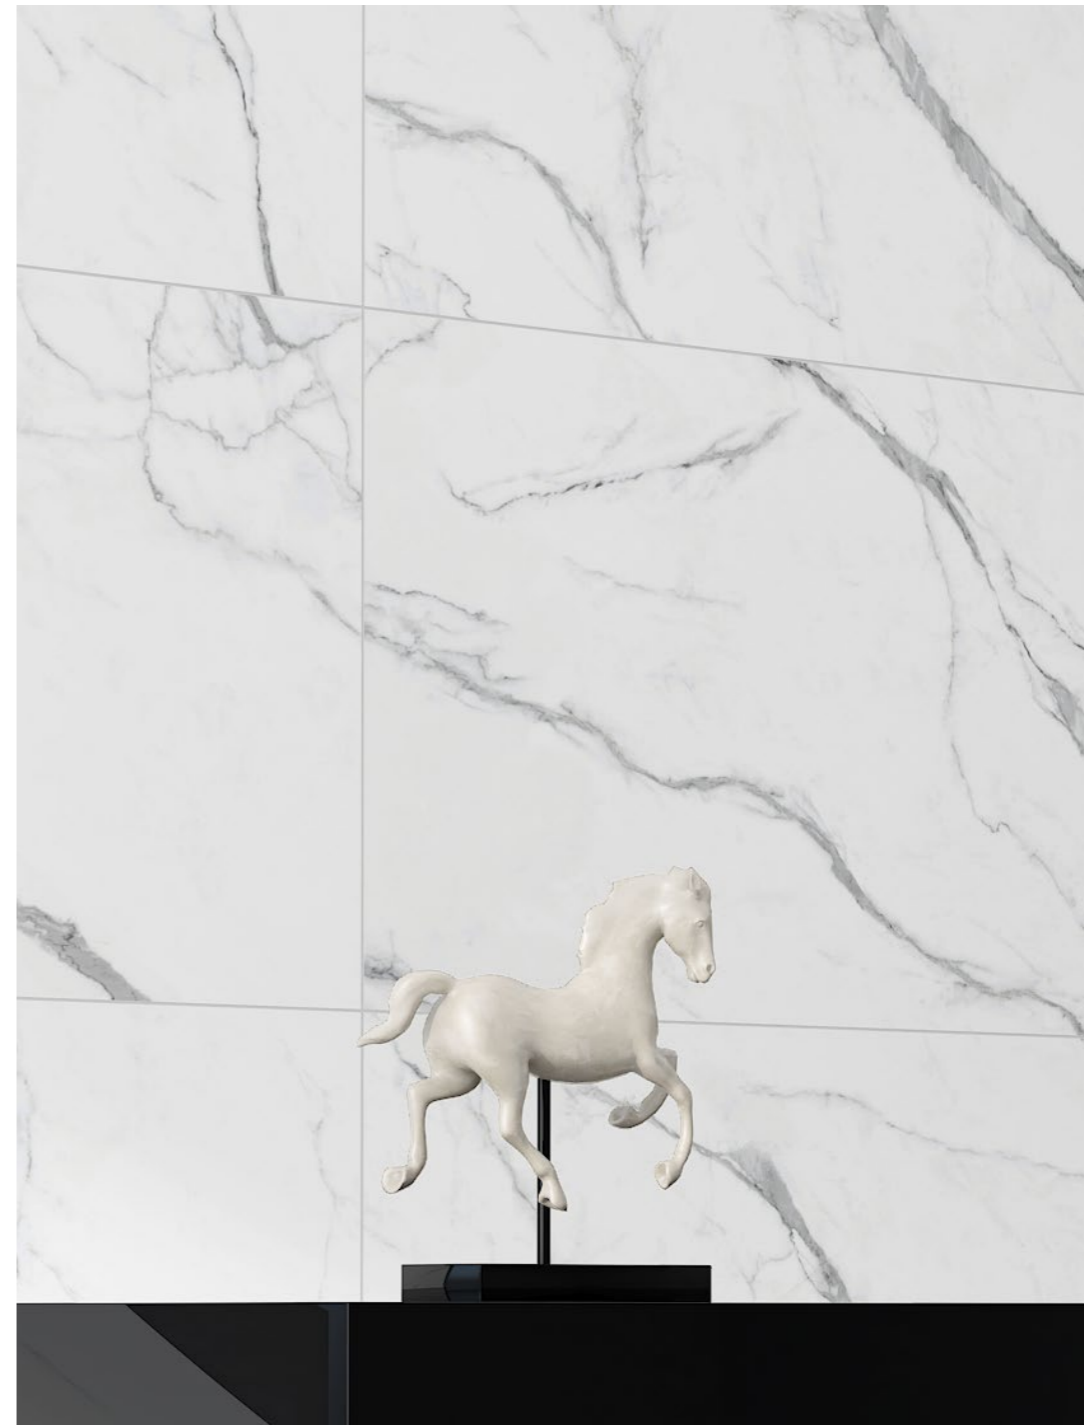

DG MATT SURFACE
GLAZED VITRIFIED BODY

SIZE :
800X1600MM

RANDOM :
05

● **TIMELESS ELEGANCE**