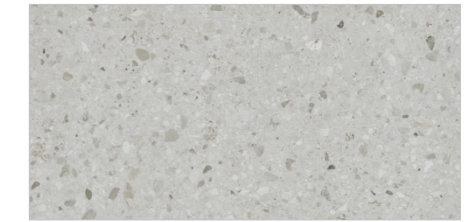

A TRENDY
COLOR PALETTE FOR
CONTEMPORARY
PROJECTS.

MARBLE, WOOD, STONE
AND TERRAZZO

800x1600mm

CALACATTA ORO

CALACATTA SUPREME

CALLIZA BIANCO

CALLIZA PEANUT

CEPPO DI BEIGE