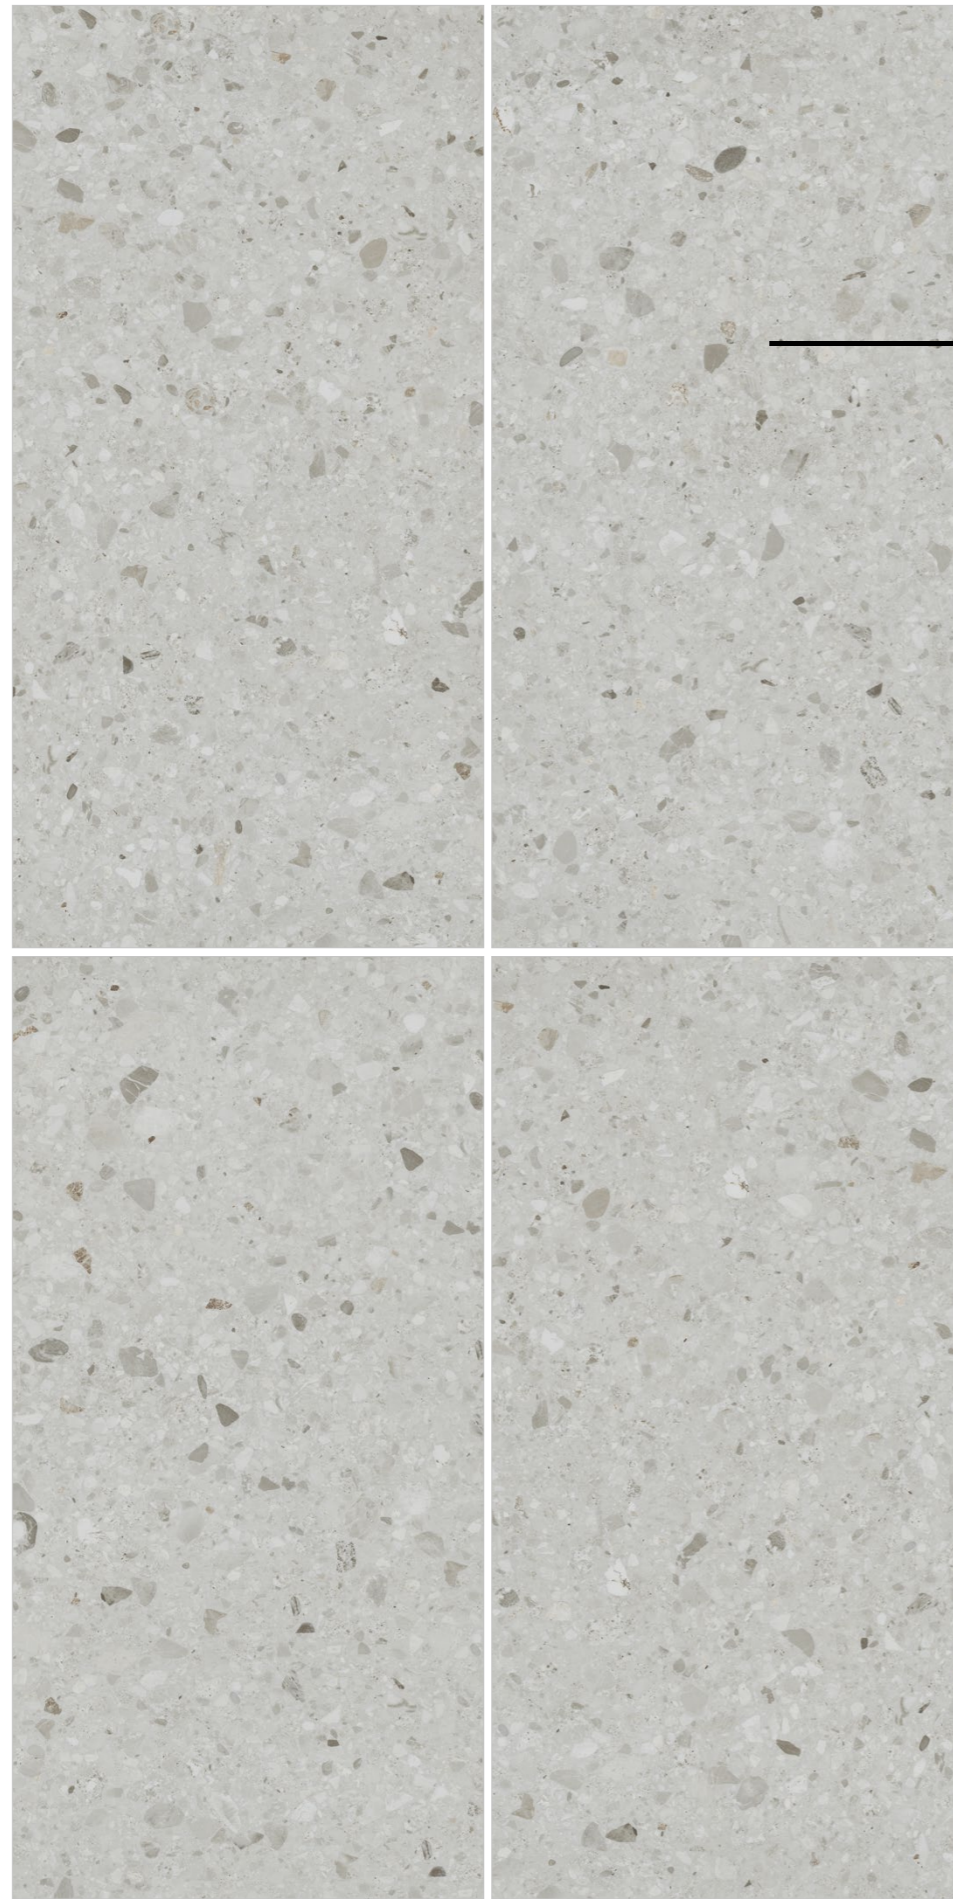

DEFINITION OF DYNAMISM

CHARLOTTE PEARL

DG MATT SURFACE
GLAZED VITRIFIED BODY

SIZE :
800X1600MM

RANDOM :
04

Touch for Virtual

● **BRILLIANCE OF BEAUTY**

EARTHY BEIGE