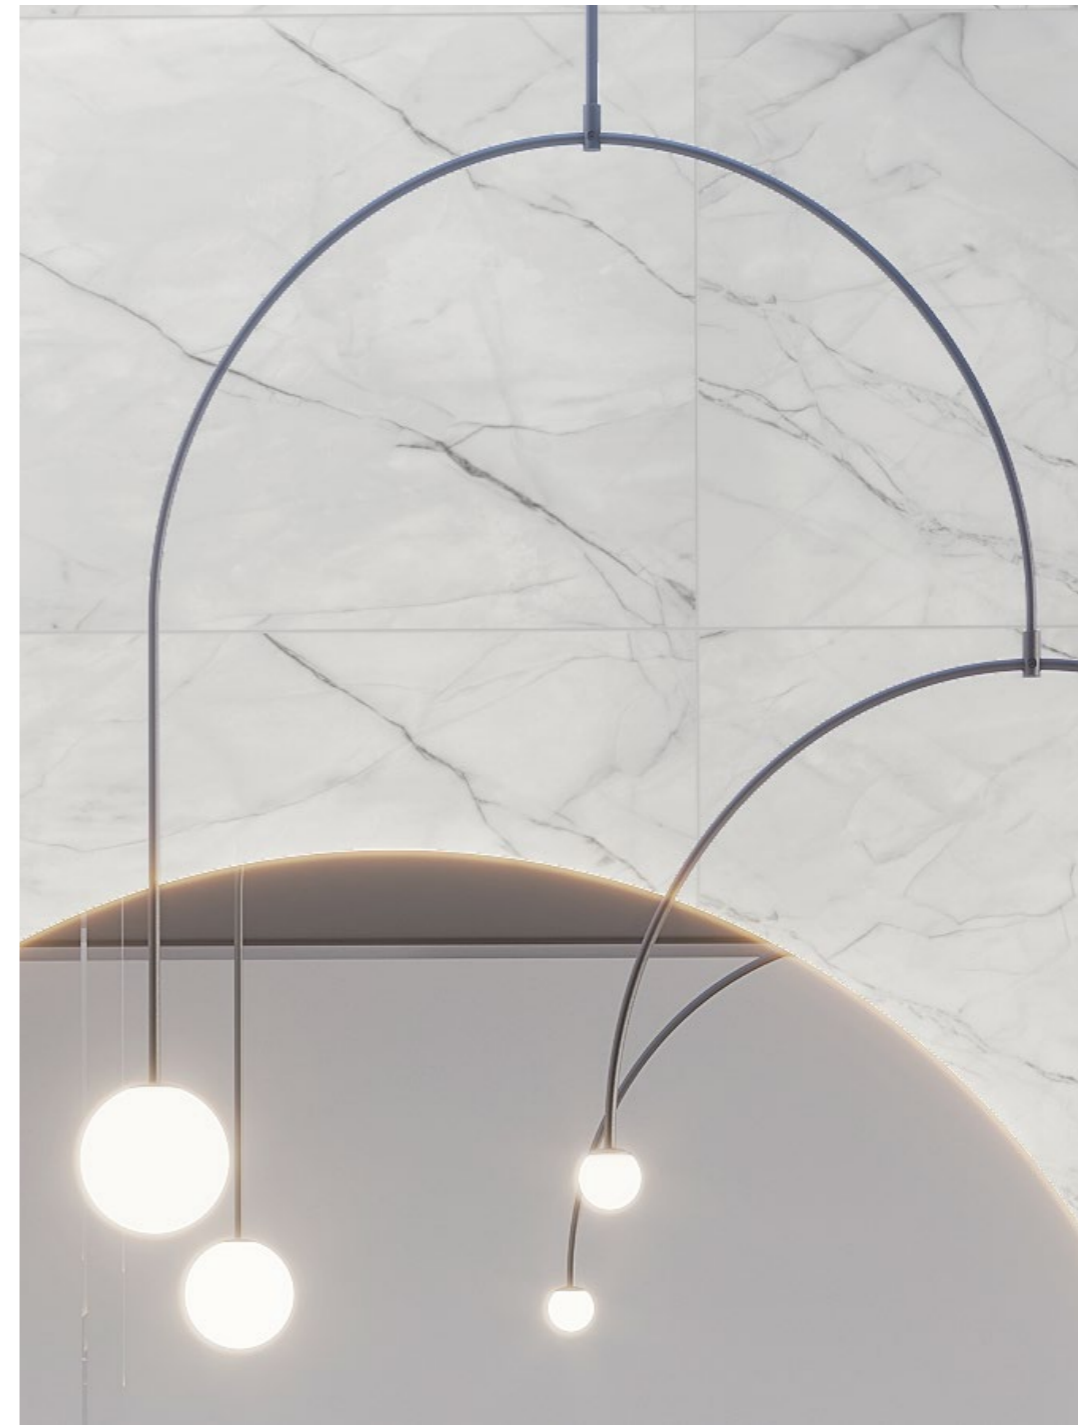

DG MATT SURFACE
GLAZED VITRIFIED BODY

SIZE :
800X1600MM

RANDOM :
04

● AN IDEAL CHOICE

Touch for Virtual
360°