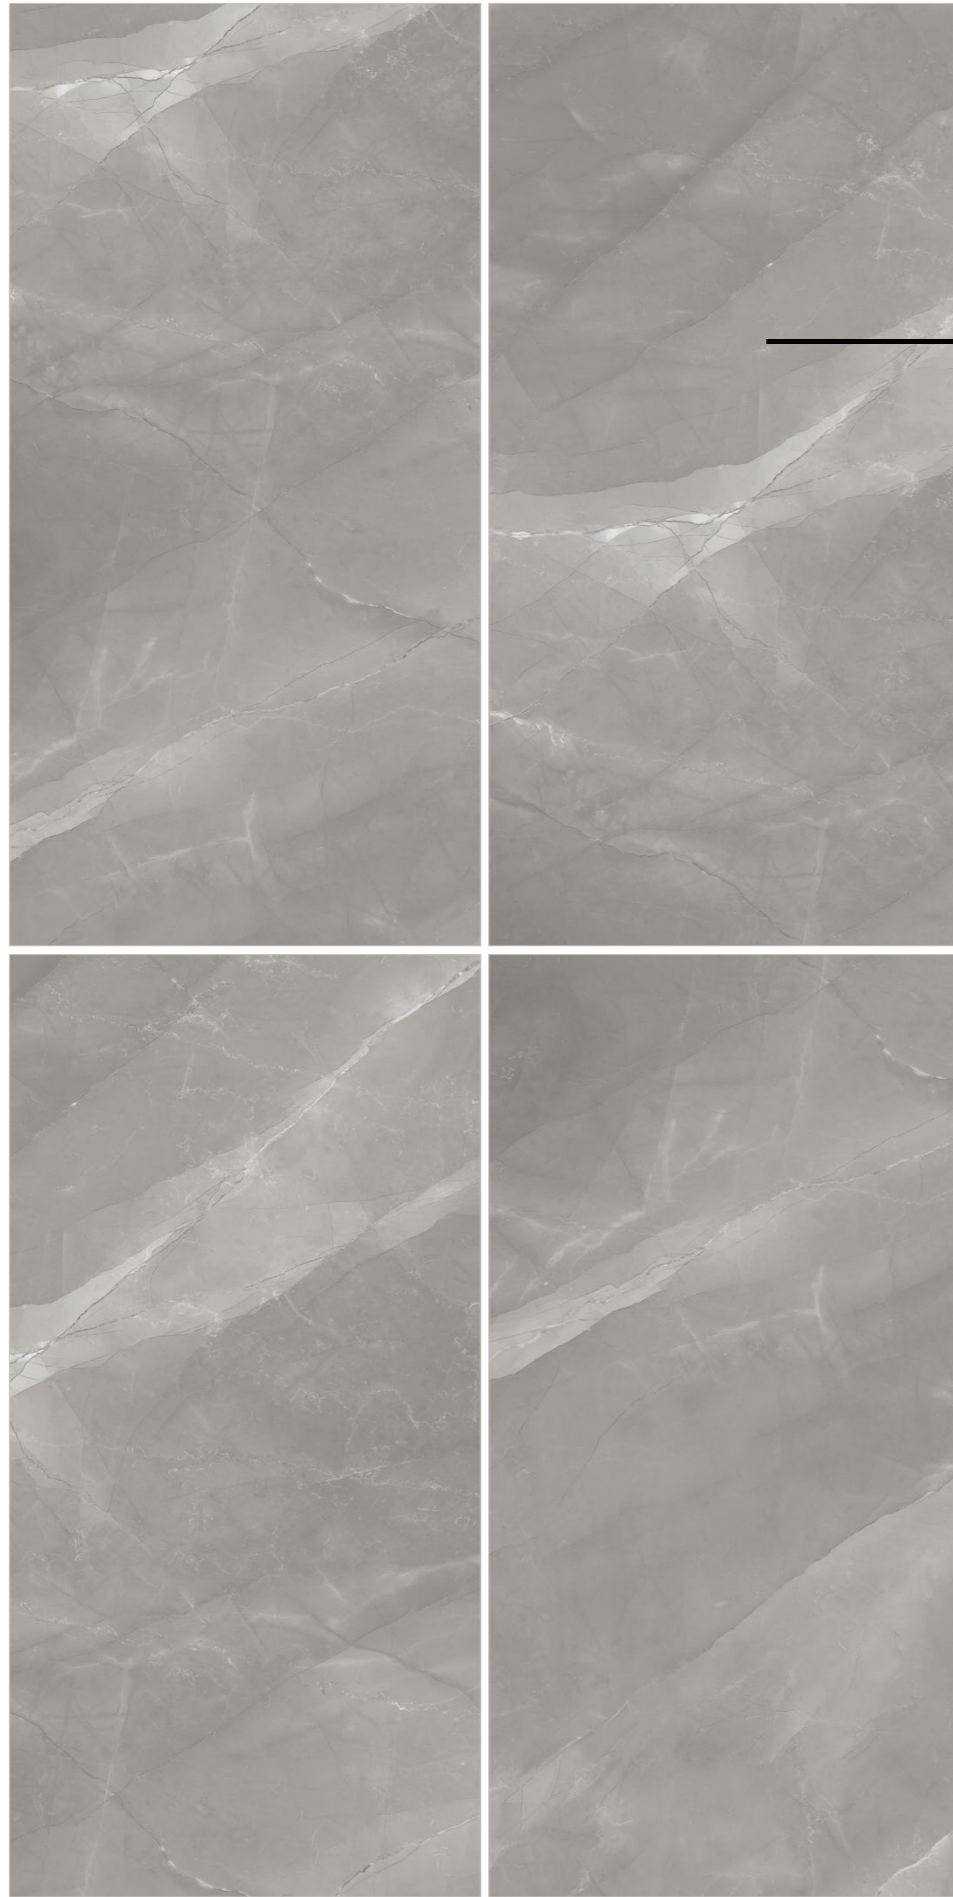

● **VERSATILE PIECES OF ART**

LEGEND GREY

DG MATT SURFACE
GLAZED VITRIFIED BODY

SIZE :
800X1600MM

RANDOM :
04

Touch for Virtual
360°

● **BEAUTY AND QUALITY**

MAMMOTH CHIPS BROWN