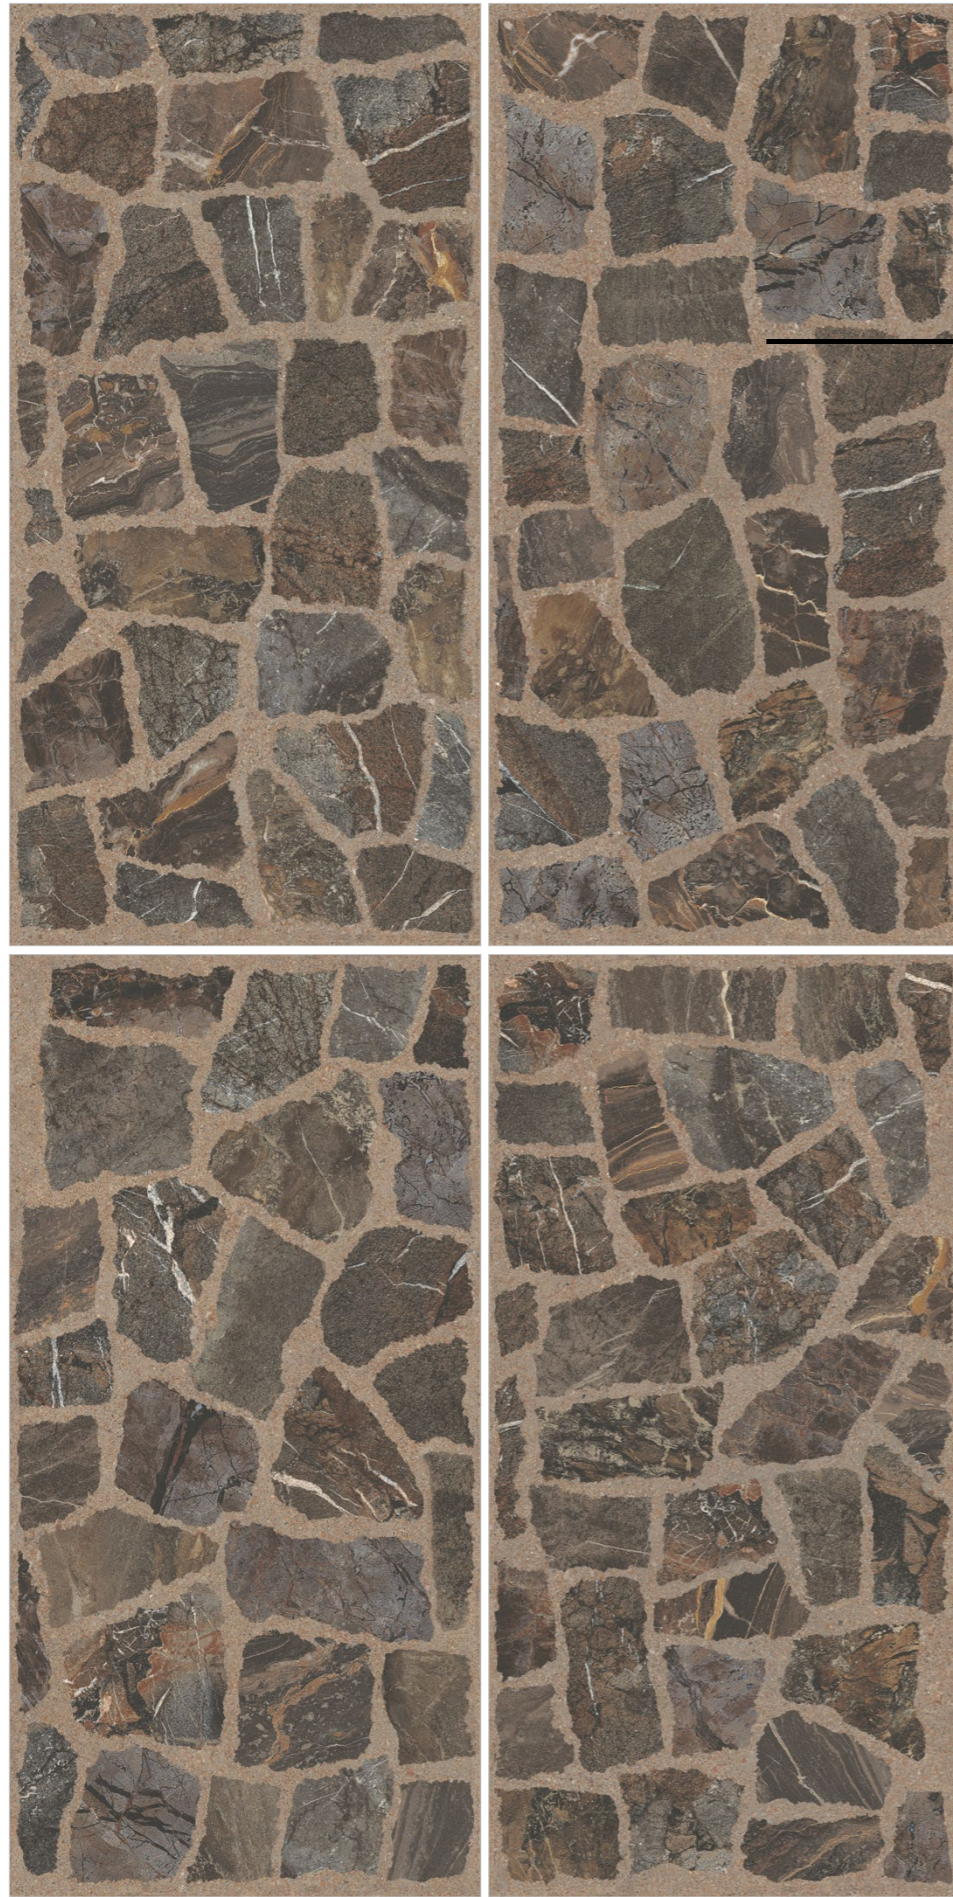

MAMMOTH CHIPS BROWN

DG MATT SURFACE
GLAZED VITRIFIED BODY

SIZE :
800X1600MM

RANDOM :
04

● YOUR LOOK BETTER

Touch for Virtual
360°