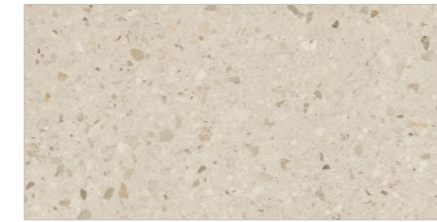

A TRENDY
COLOR PALETTE FOR
CONTEMPORARY
PROJECTS.

MARBLE, WOOD, STONE
AND TERRAZZO

800x1600mm

CALACATTA ORO

CALACATTA SUPREME

CALLIZA BIANCO

CALLIZA PEANUT

CEPPO DI BEIGE