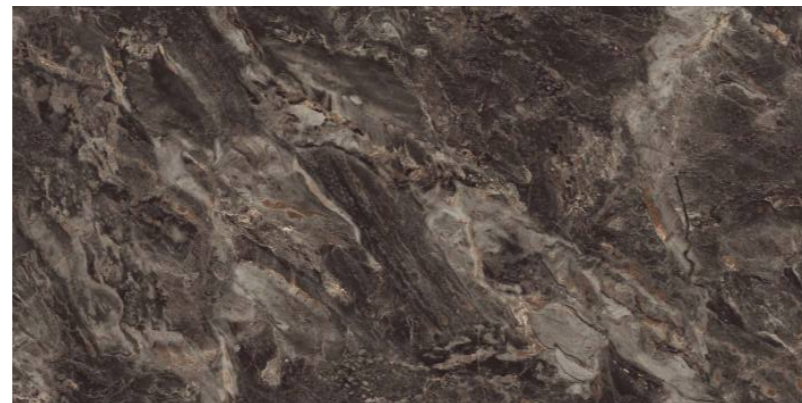

**elements of the
nature**

www.boffogranito.com

OBICO BROWN

800x1600 mm
High Glossy

Touch for Virtual

04