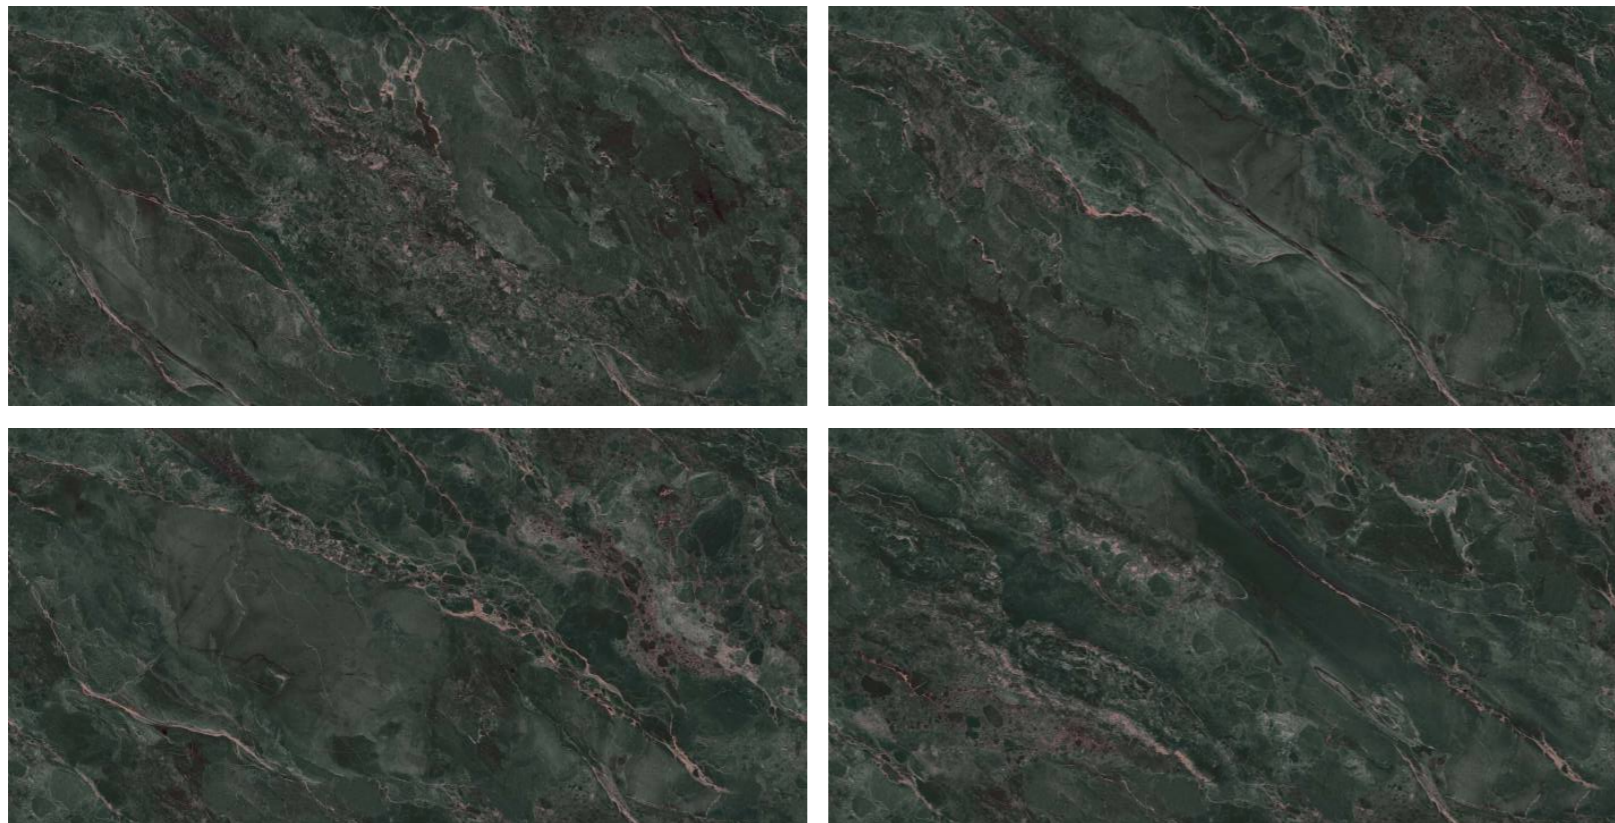

elements of the nature

www.boffogranito.com

RHYOLITE FOREST

800x1600 mm
High Glossy

Touch for Virtual
360°

04