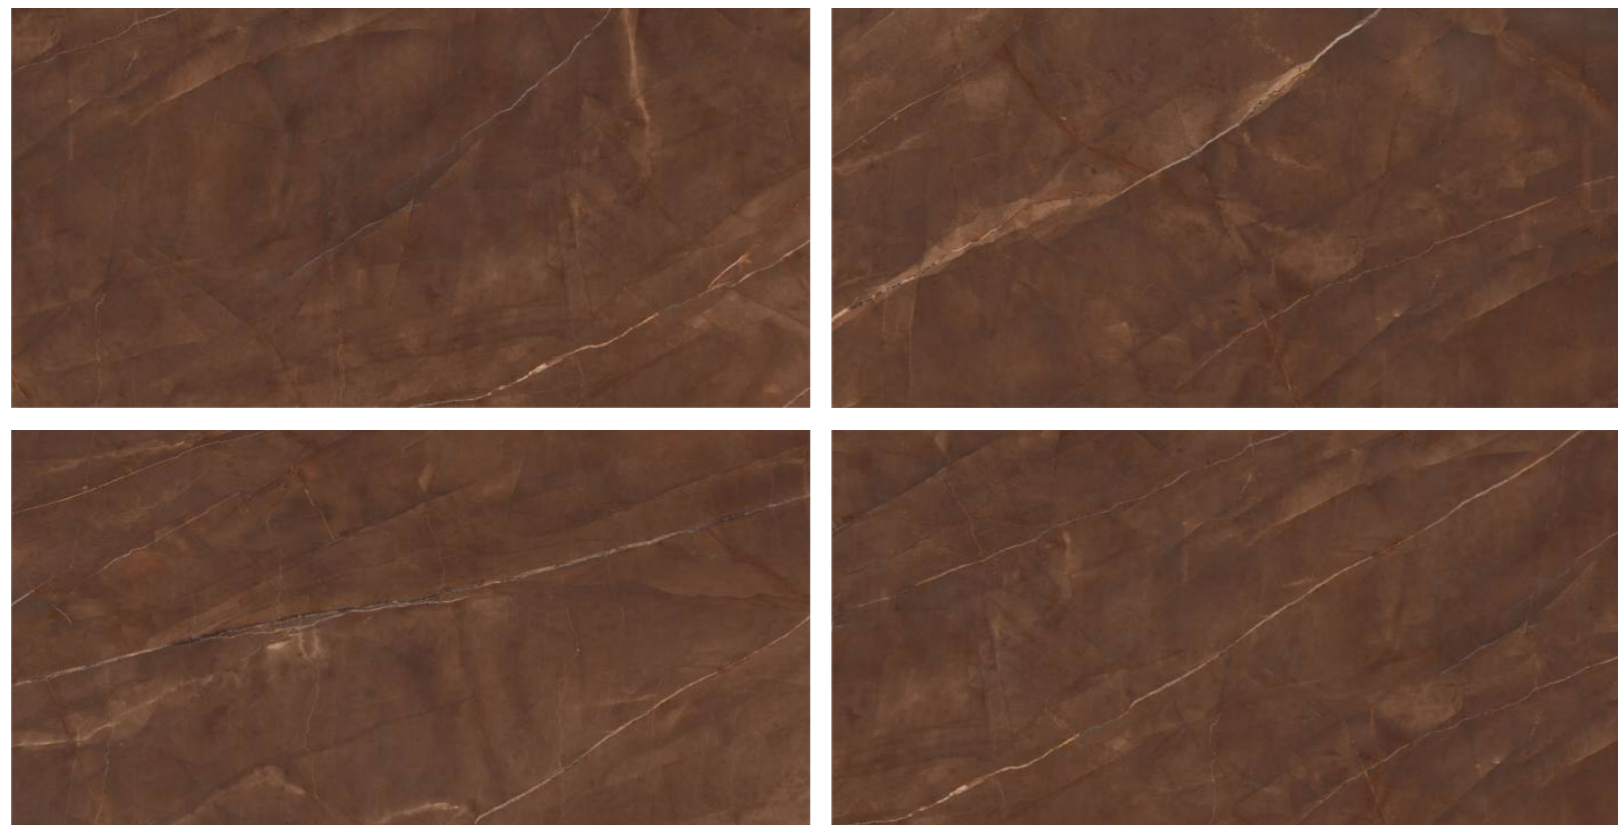

**elements of the
nature**

www.boffogranito.com

AMANI BROWN

800x1600 mm
High Glossy

Touch for Virtual

04