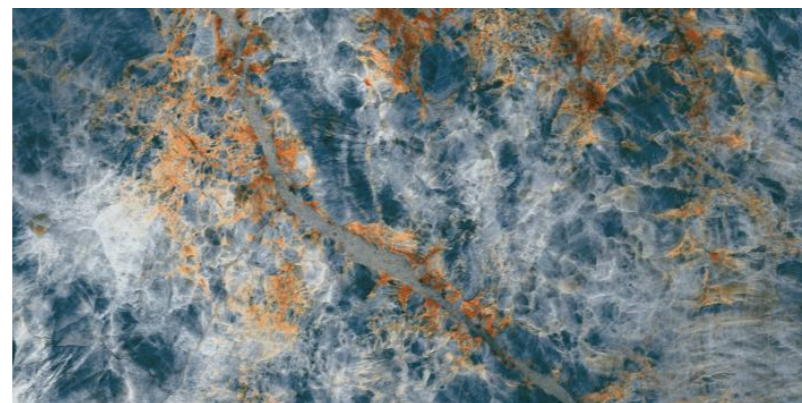

**elements of the
nature**

www.boffogranito.com

SKY ONYX

800x1600 mm
High Glossy

Touch for Virtual

04