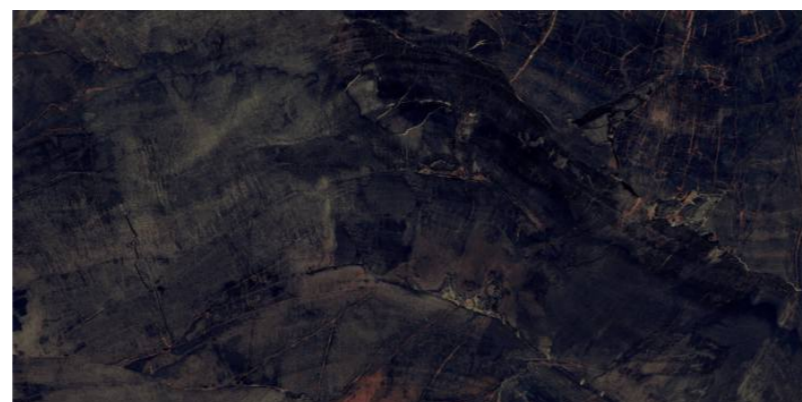

**elements of the
nature**

www.boffogranito.com

FOSSIL AGATE

800x1600 mm
High Glossy

Touch for Virtual

04