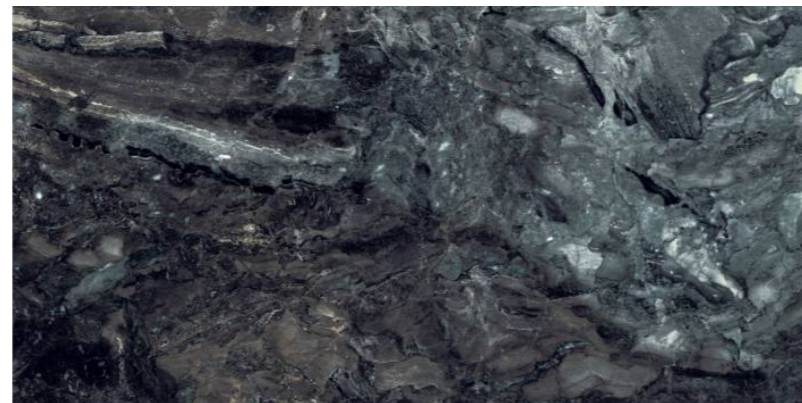

elements of the
nature

www.boffogranito.com

BRECHE DUMAS

800x1600 mm
High Glossy

Touch for Virtual

04