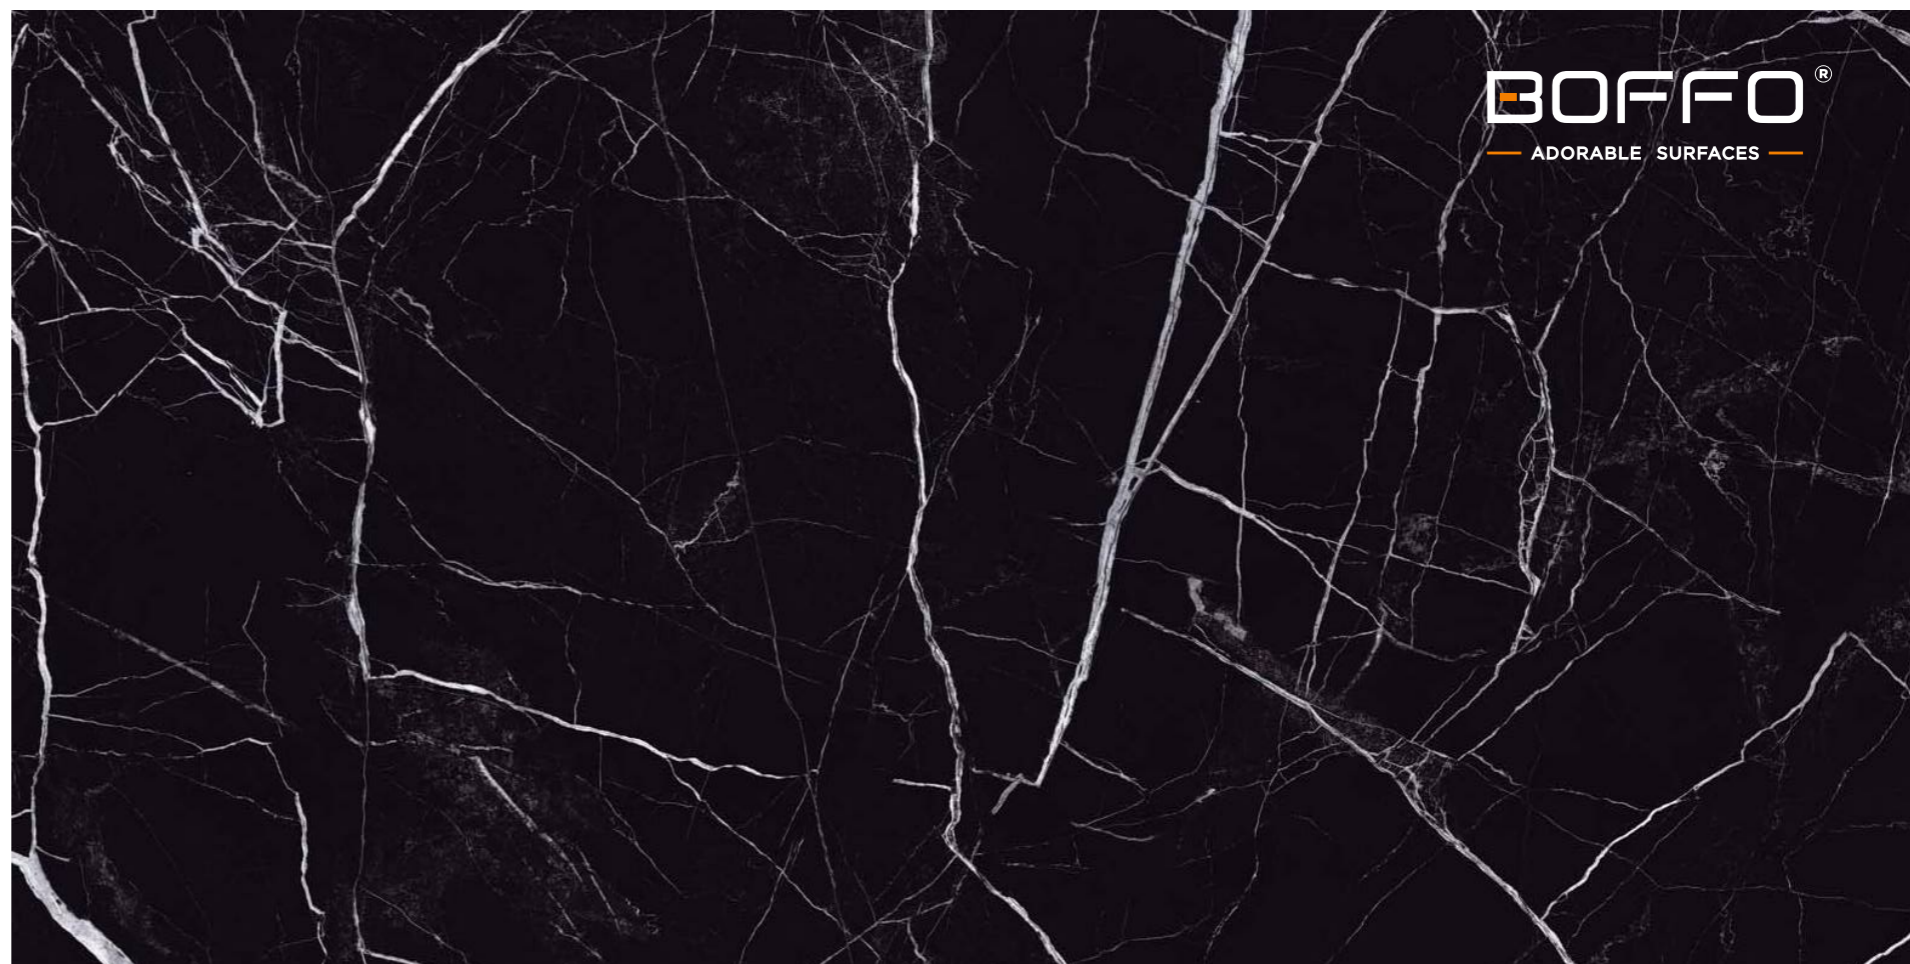

# ARDI NERO

800x1600 mm

HIGH GLOSSY COLLECTION

**elements of the  
nature**

[www.boffo.com](http://www.boffo.com)

**ARDI NERO**

800x1600 mm  
High Glossy

Touch for Virtual  
360°