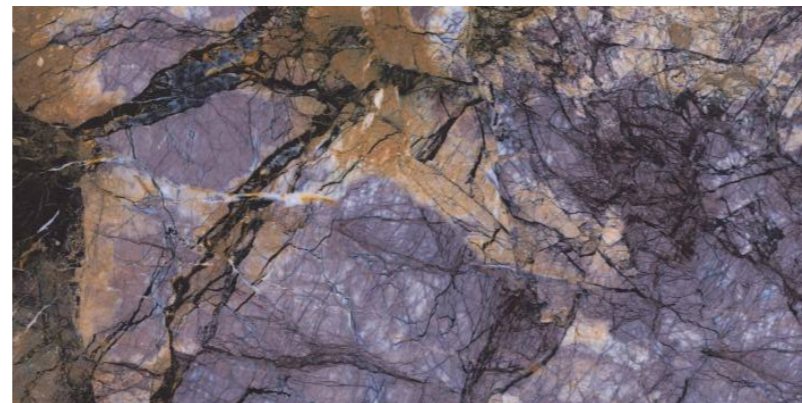

elements of the nature

www.boffo.com

ZUMA PURPLE

800x1600 mm
High Glossy

Touch for Virtual

04