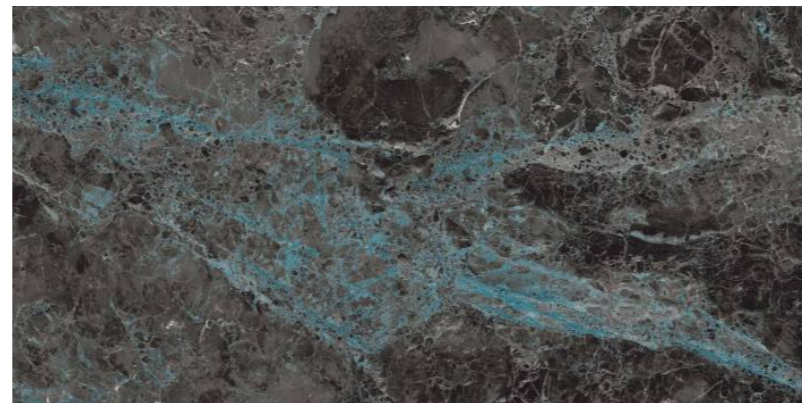

elements of the nature

www.boffogranito.com

ICARIA AQUA

800x1600 mm
High Glossy

Touch for Virtual

04