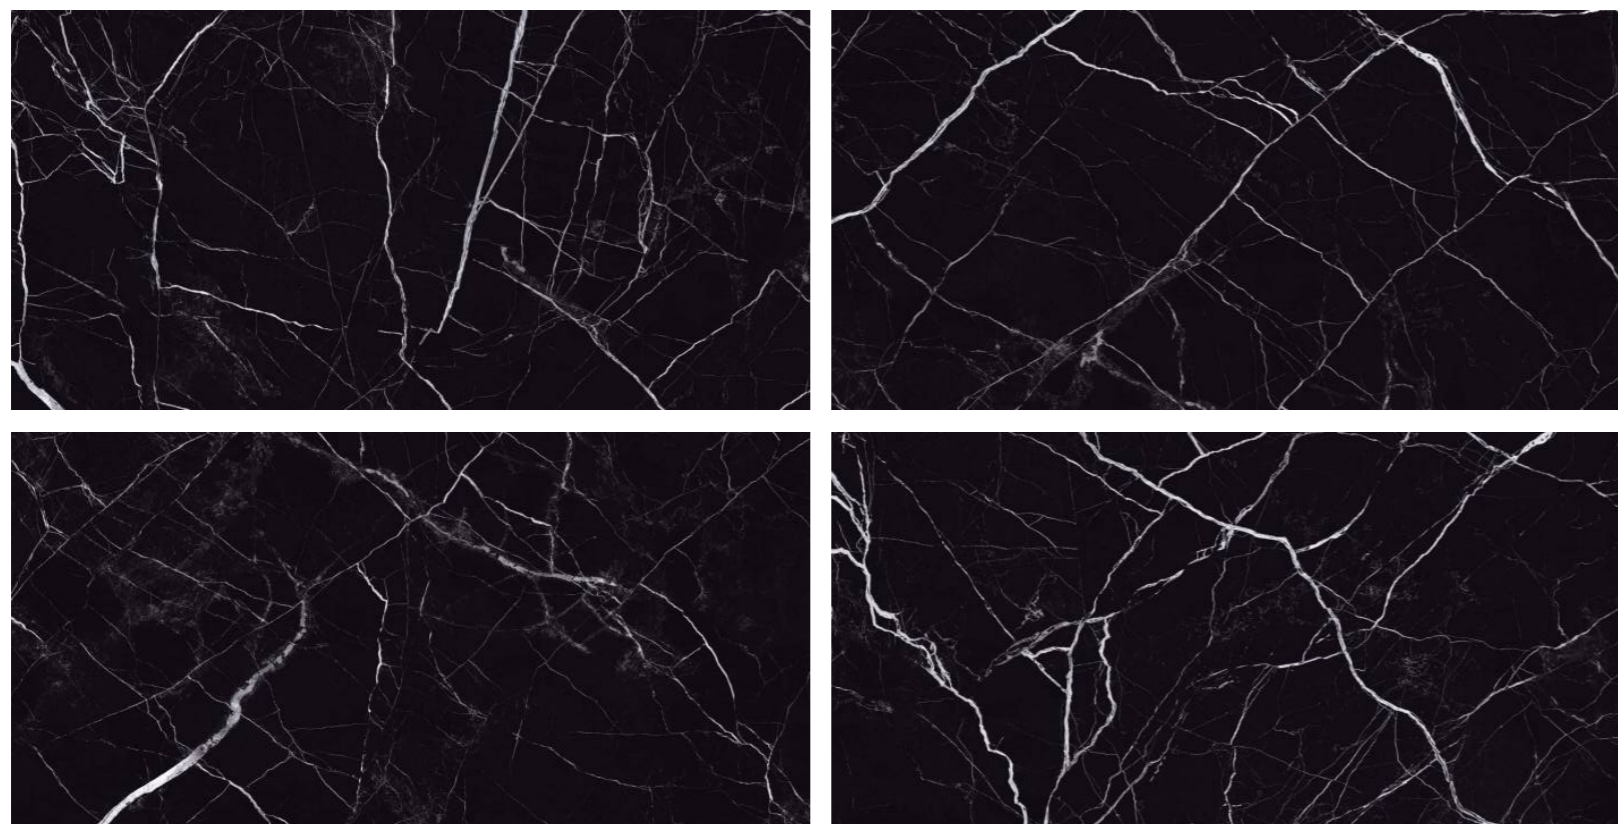

# ARDI NERO

800x1600 mm

HIGH GLOSSY COLLECTION

**elements of the  
nature**

[www.boffo.com](http://www.boffo.com)

**ARDI NERO**

800x1600 mm  
High Glossy

Touch for Virtual  
360°