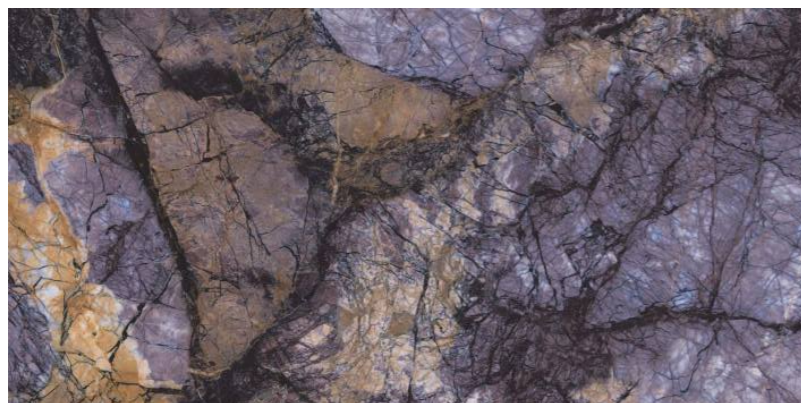

elements of the nature

www.boffo.com

ZUMA PURPLE

800x1600 mm
High Glossy

Touch for Virtual

04