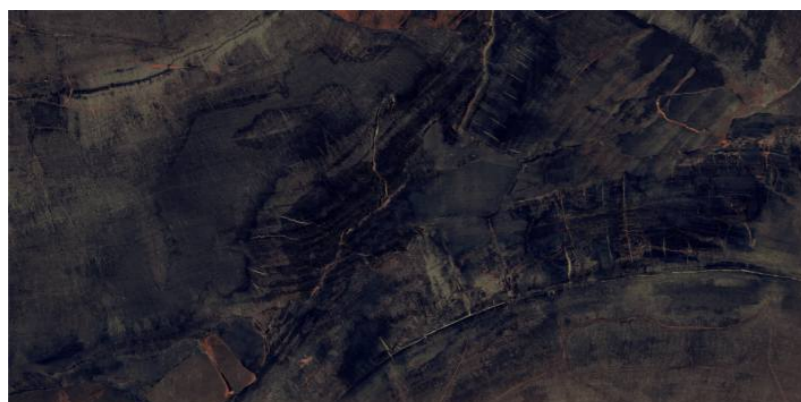

**elements of the
nature**

www.boffogranito.com

FOSSIL AGATE

800x1600 mm
High Glossy

Touch for Virtual

04