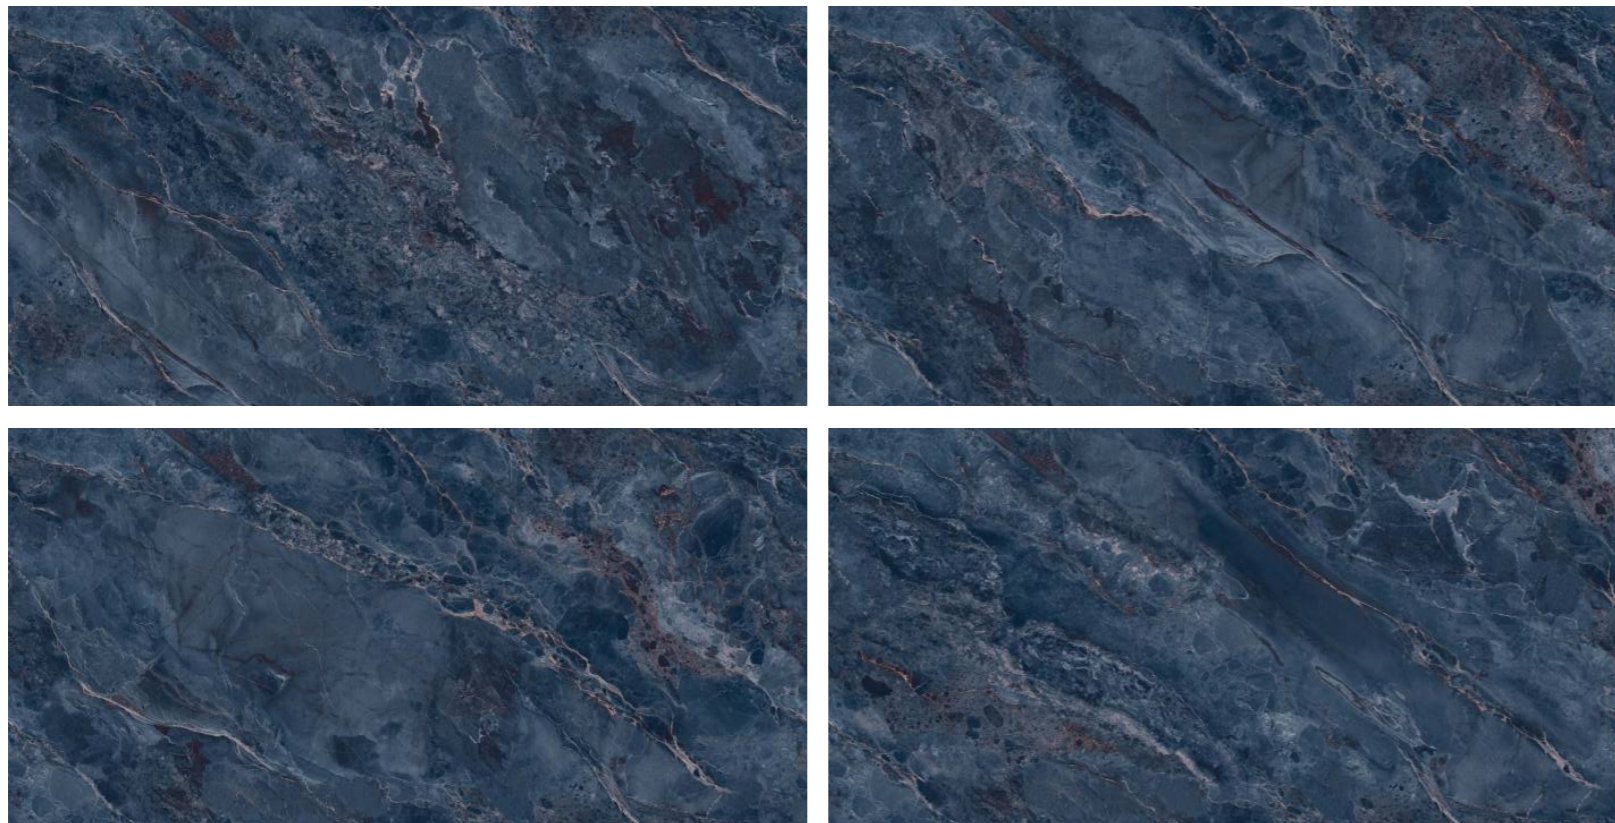

**elements of the
nature**

www.boffogranito.com

BOFFO®
— ADORABLE SURFACES —

RHYOLITE AZUL

800x1600 mm
High Glossy

Touch for Virtual

04