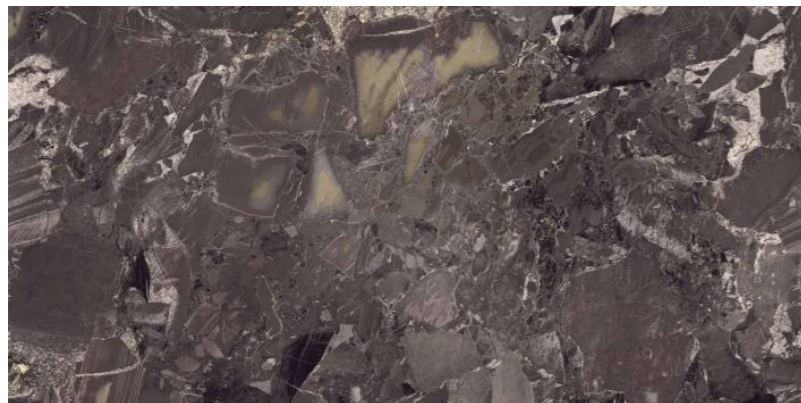

**elements of the
nature**

www.boffogranito.com

BRAZIL BLACK

800x1600 mm
High Glossy

Touch for Virtual

04