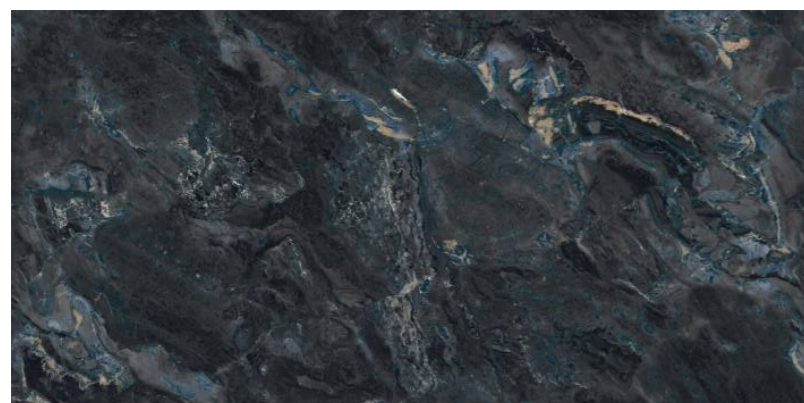

elements of the nature

www.boffogranito.com

OBICO BLUE

800x1600 mm
High Glossy

Touch for Virtual
360°

04