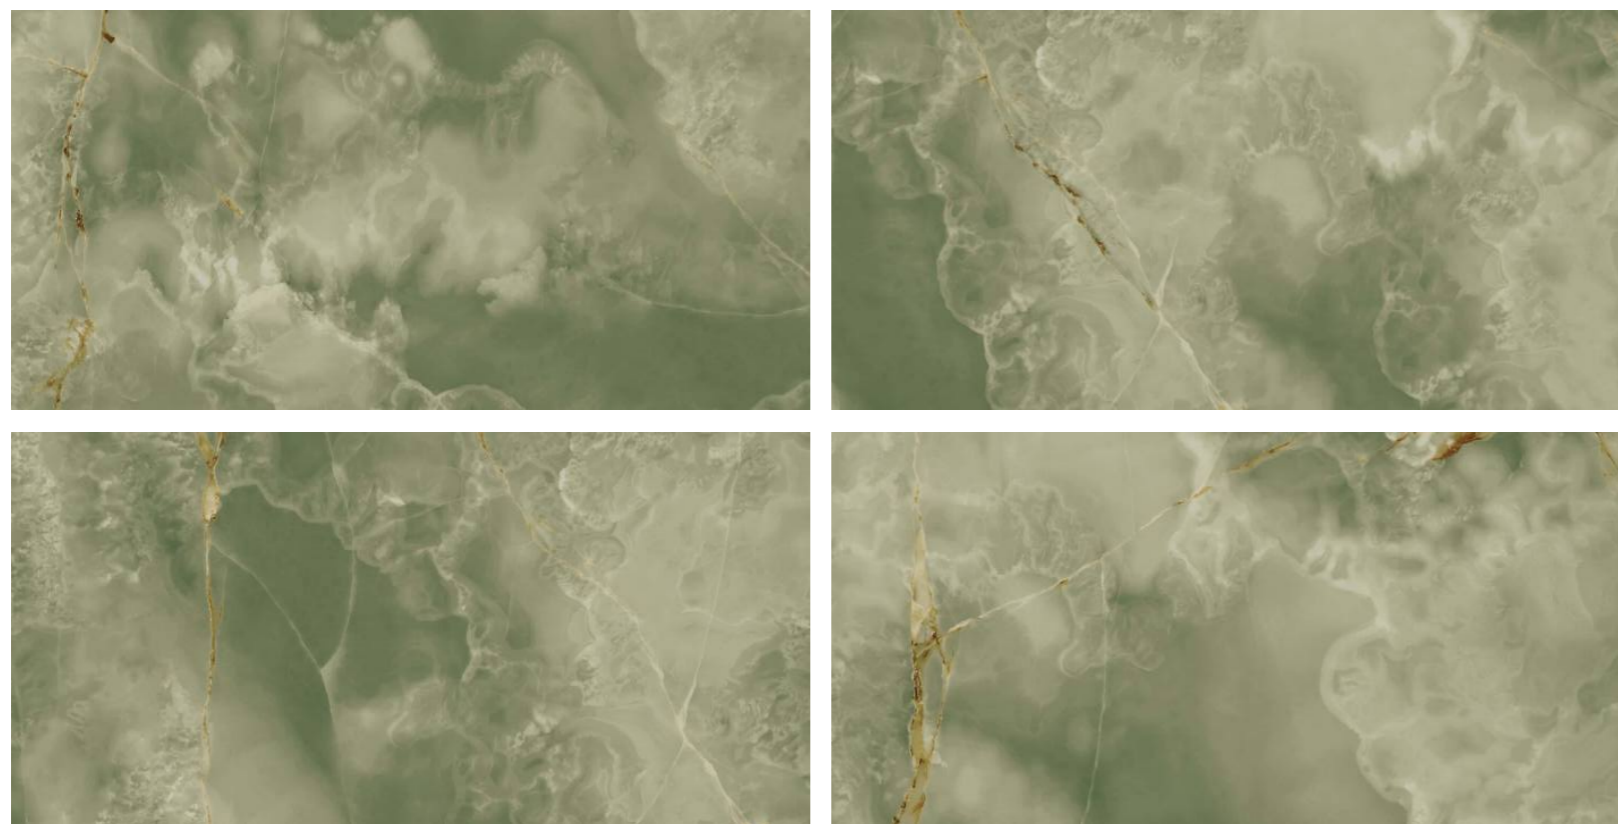

elements of the nature

www.boffogranito.com

MILAN ONXY MOSS

800x1600 mm
High Glossy

Touch for Virtual
360°

04