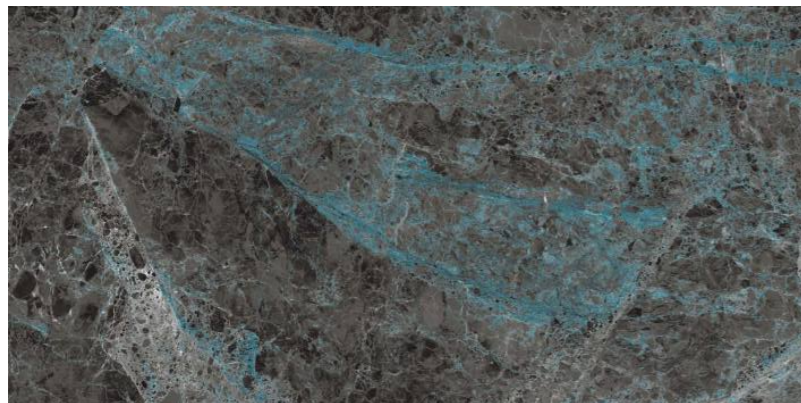

elements of the nature

www.boffogranito.com

ICARIA AQUA

800x1600 mm
High Glossy

Touch for Virtual

04