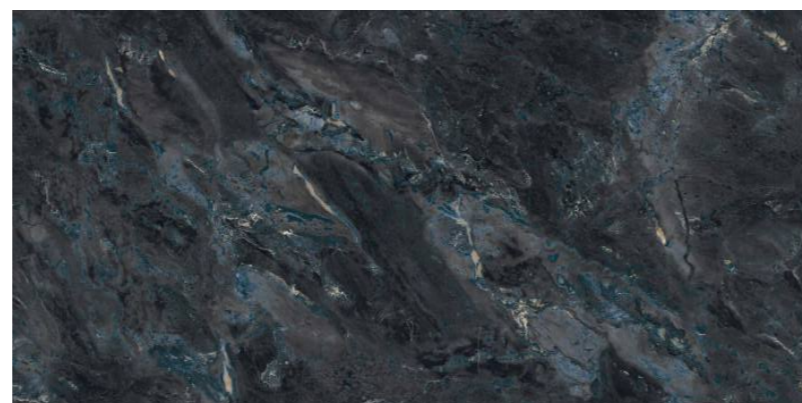

elements of the nature

www.boffogranito.com

OBICO BLUE

800x1600 mm
High Glossy

Touch for Virtual
360°

04