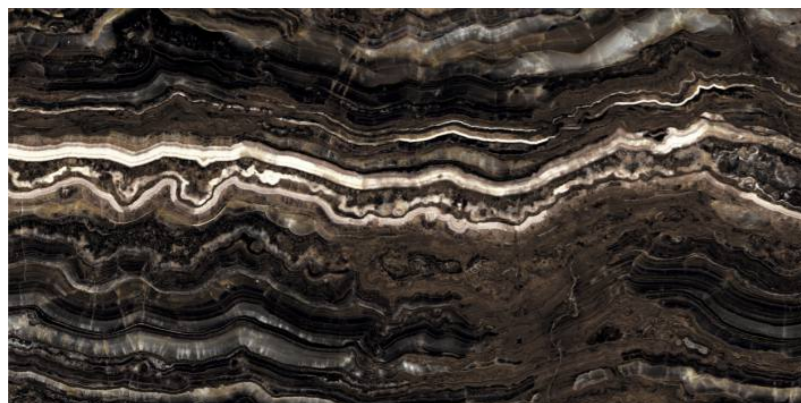

elements of the
nature

www.boffogranito.com

GALACTICO BLACK

800x1600 mm
High Glossy

Touch for Virtual

04