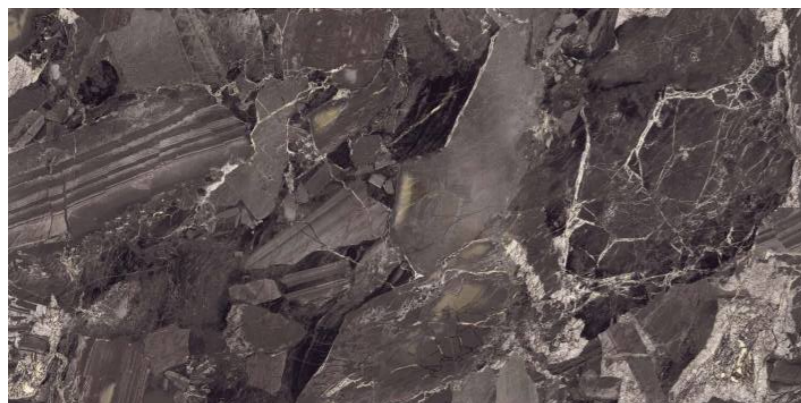

**elements of the
nature**

www.boffogranito.com

BRAZIL BLACK

800x1600 mm
High Glossy

Touch for Virtual

04