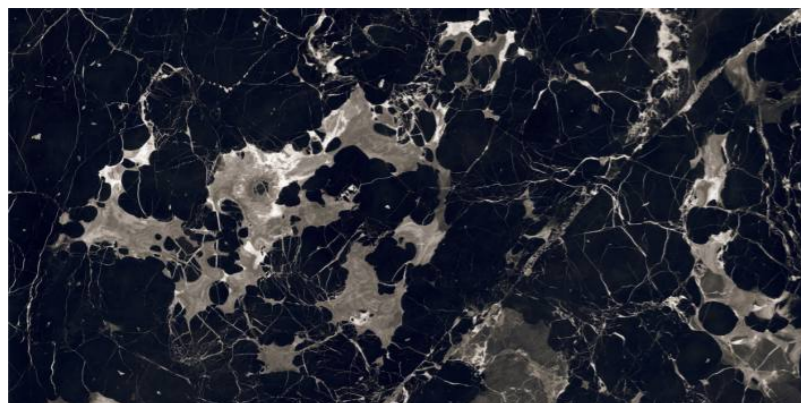

elements of the
nature

www.boffogranito.com

BLACK ROSE

800x1600 mm
High Glossy

Touch for Virtual

04