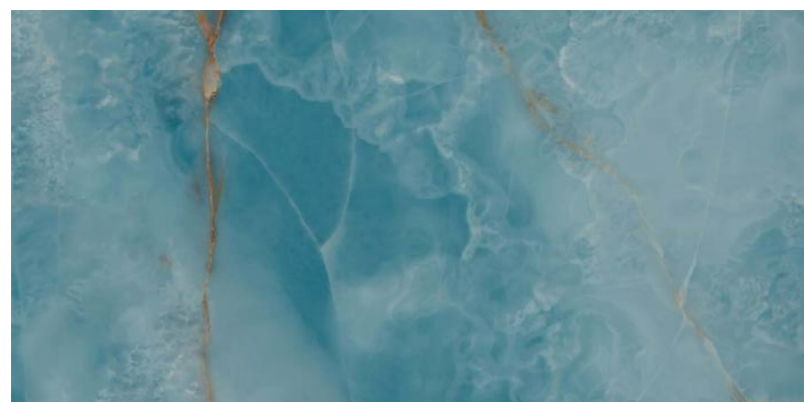

elements of the nature

www.boffogranito.com

MILAN ONYX AQUA

800x1600 mm
High Glossy

Touch for Virtual
360°

04