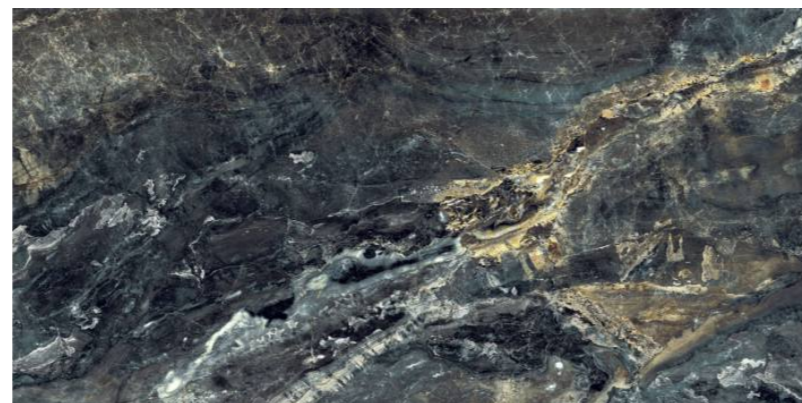

elements of the
nature

www.boffogranito.com

BRECHE DUMAS

800x1600 mm
High Glossy

Touch for Virtual

04