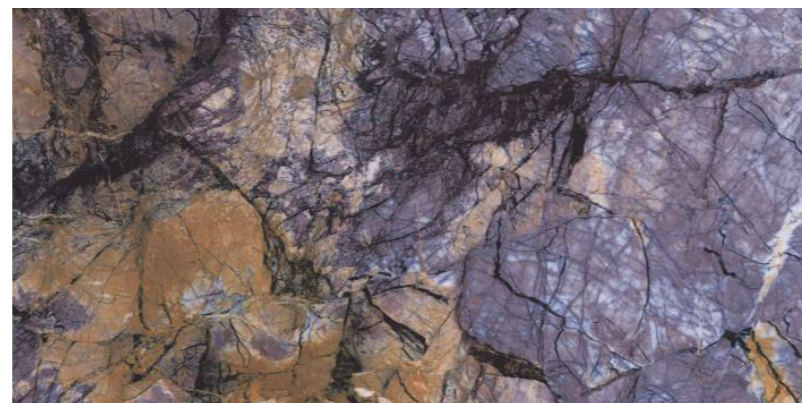

elements of the nature

www.boffo.com

ZUMA PURPLE

800x1600 mm
High Glossy

Touch for Virtual

04