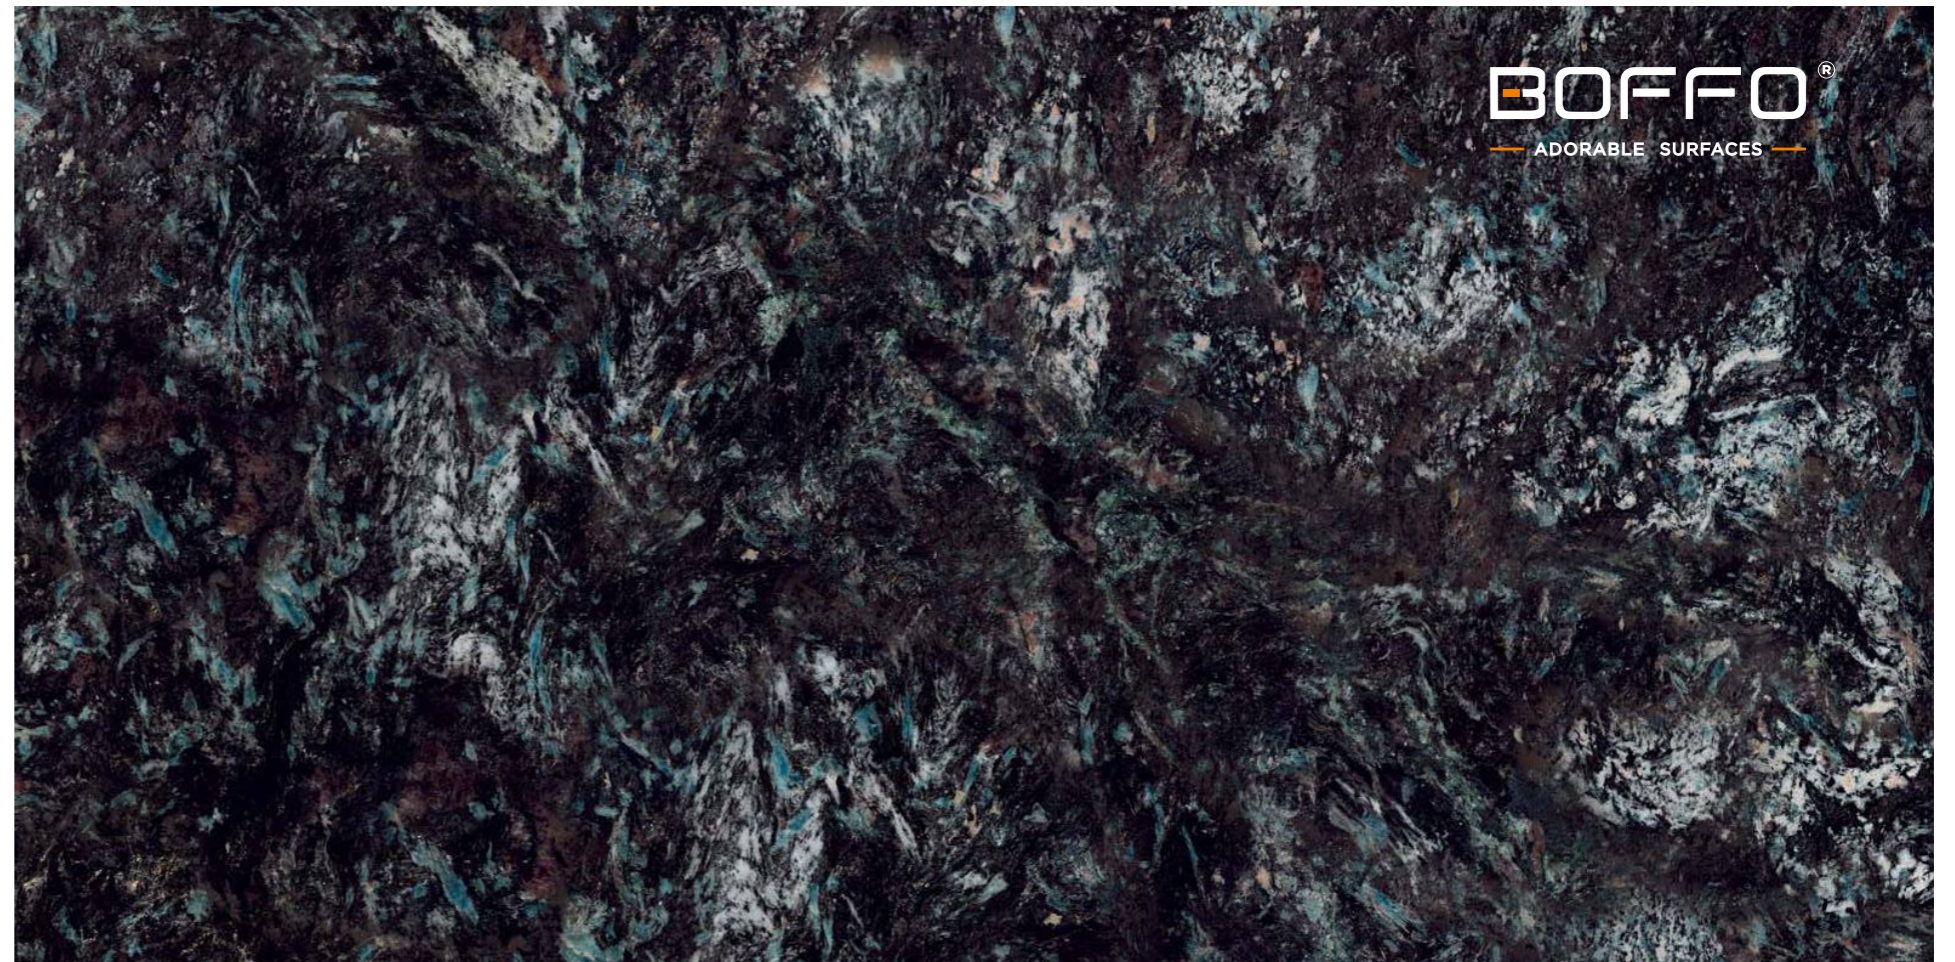

CARNICO BLACK

800x1600 mm
High Glossy

Touch for Virtual
360°

04