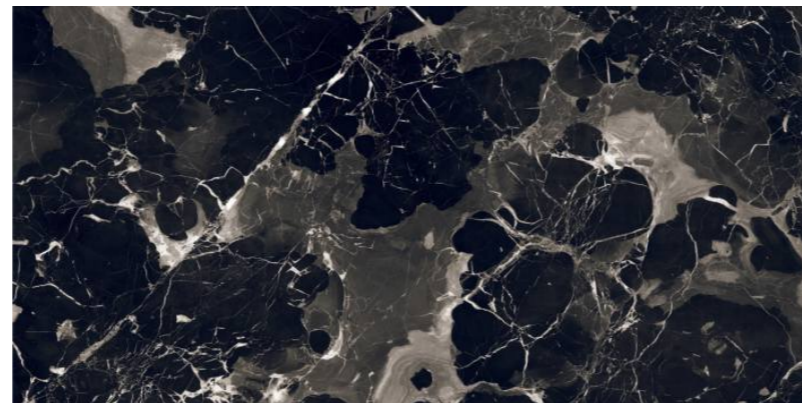

elements of the
nature

www.boffogranito.com

BLACK ROSE

800x1600 mm
High Glossy

Touch for Virtual

04