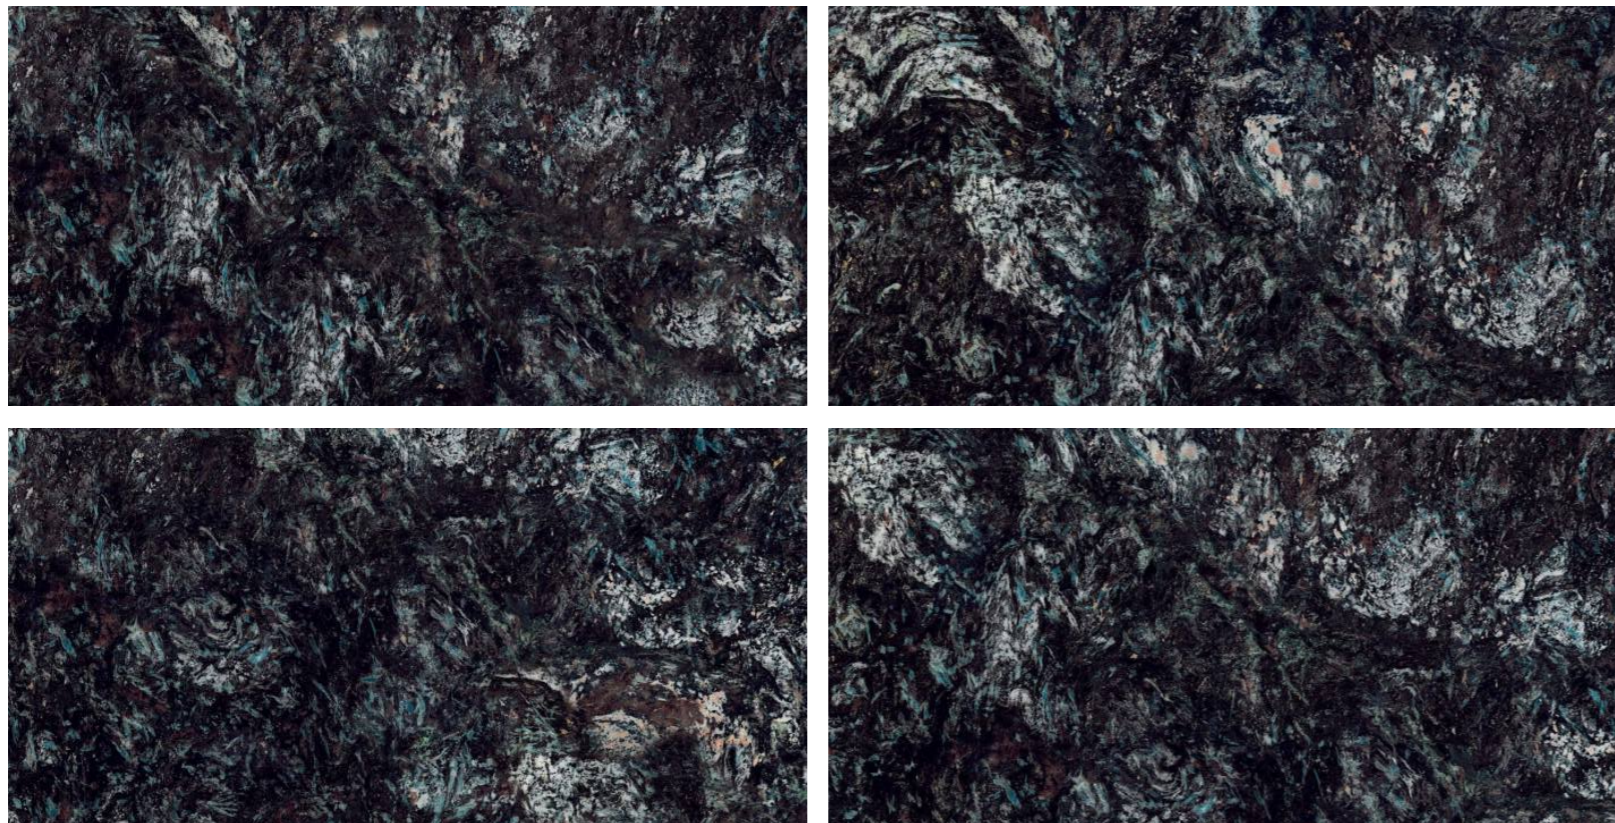

elements of the nature

www.boffo.com

CARNICO BLACK

800x1600 mm
High Glossy

Touch for Virtual
360°

04