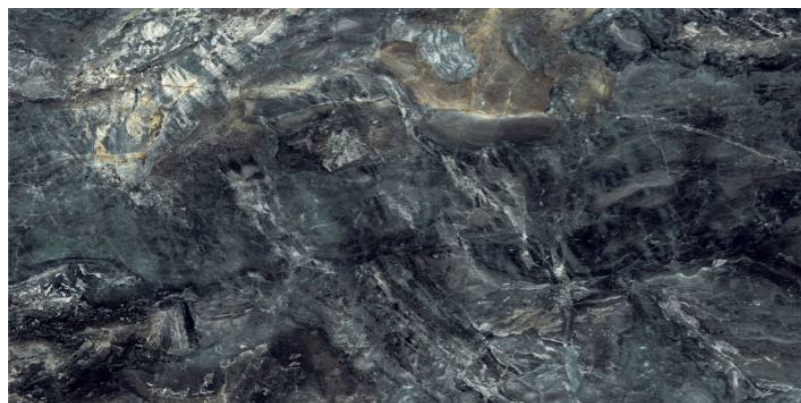

elements of the
nature

www.boffogranito.com

BRECHE DUMAS

800x1600 mm
High Glossy

Touch for Virtual

04