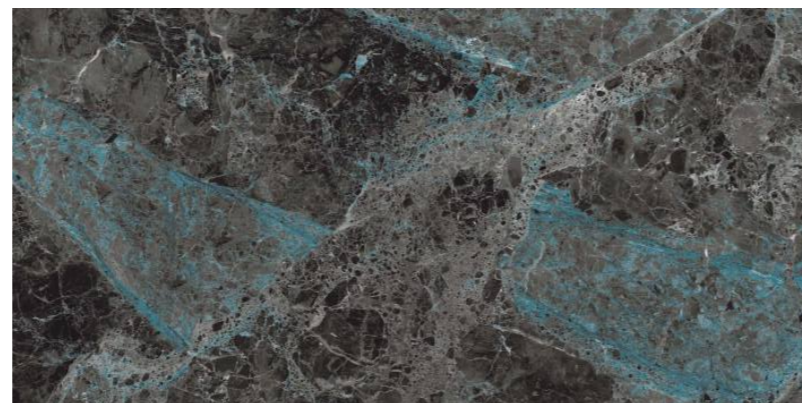

elements of the nature

www.boffogranito.com

ICARIA AQUA

800x1600 mm
High Glossy

Touch for Virtual

04