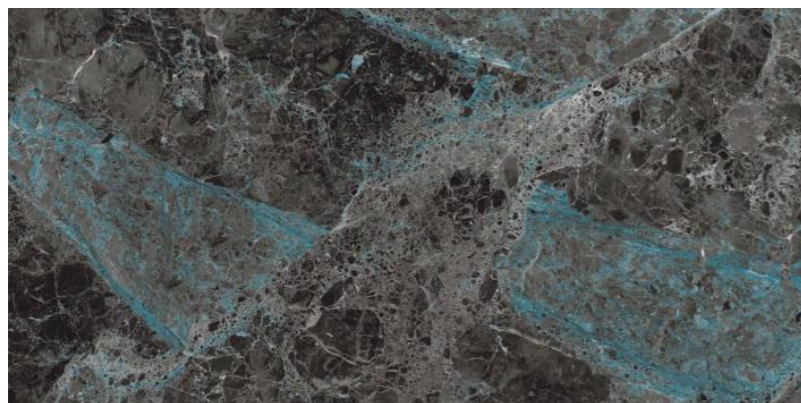

elements of the nature

www.boffogranito.com

ICARIA AQUA

800x1600 mm
High Glossy

Touch for Virtual

04