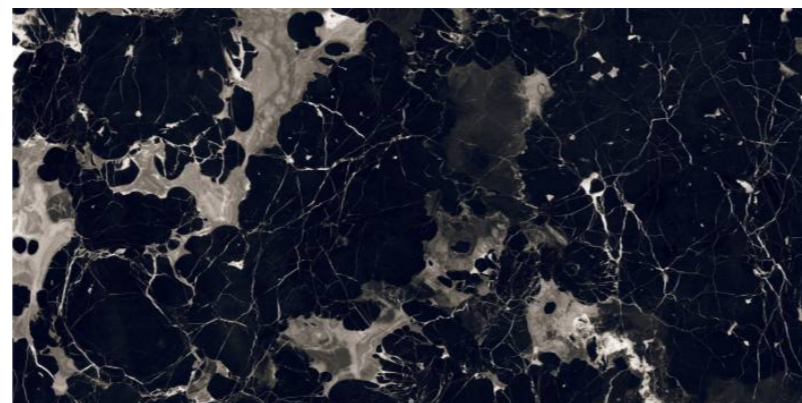

elements of the
nature

www.boffogranito.com

BLACK ROSE

800x1600 mm
High Glossy

Touch for Virtual

04