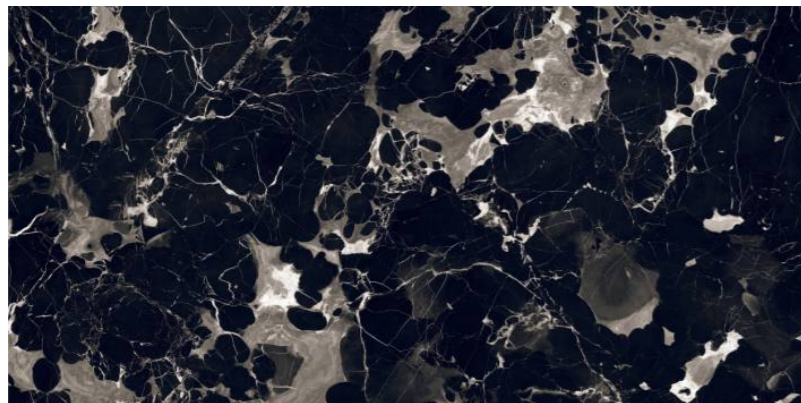

elements of the
nature

www.boffogranito.com

BLACK ROSE

800x1600 mm
High Glossy

Touch for Virtual

04