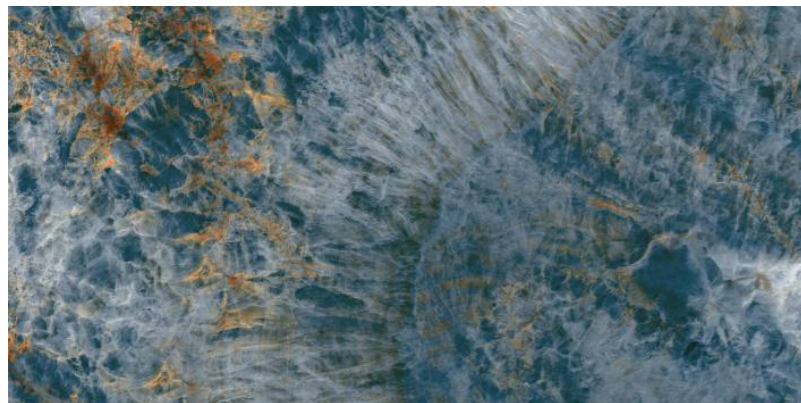

**elements of the
nature**

www.boffogranito.com

SKY ONYX

800x1600 mm
High Glossy

Touch for Virtual

04