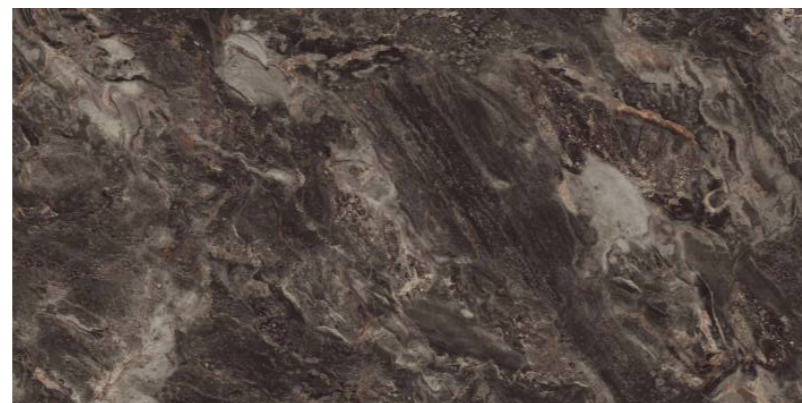

**elements of the
nature**

www.boffogranito.com

OBICO BROWN

800x1600 mm
High Glossy

Touch for Virtual

04