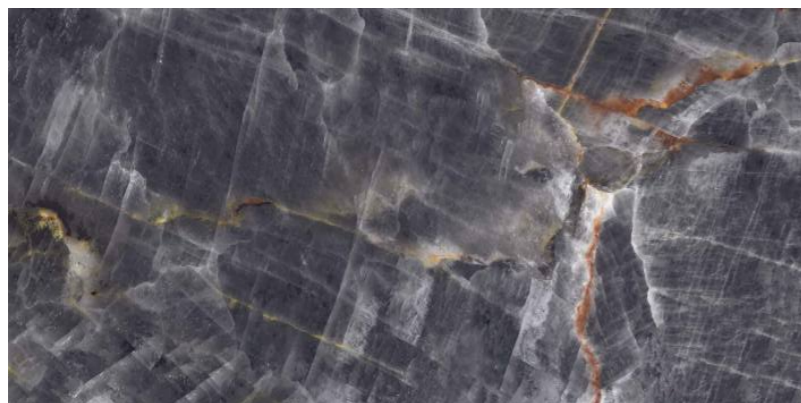

**elements of the
nature**

www.boffo-granito.com

BOFFO®
— ADORABLE SURFACES —

JADORE BLACK

800x1600 mm
High Glossy

Touch for Virtual

04