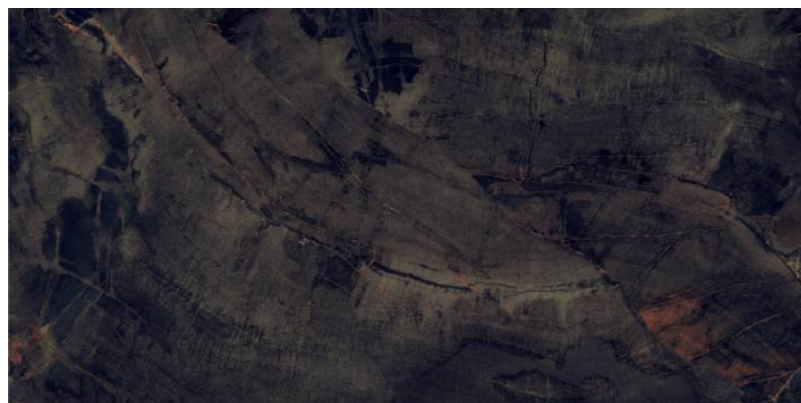

**elements of the
nature**

www.boffogranito.com

FOSSIL AGATE

800x1600 mm
High Glossy

Touch for Virtual

04