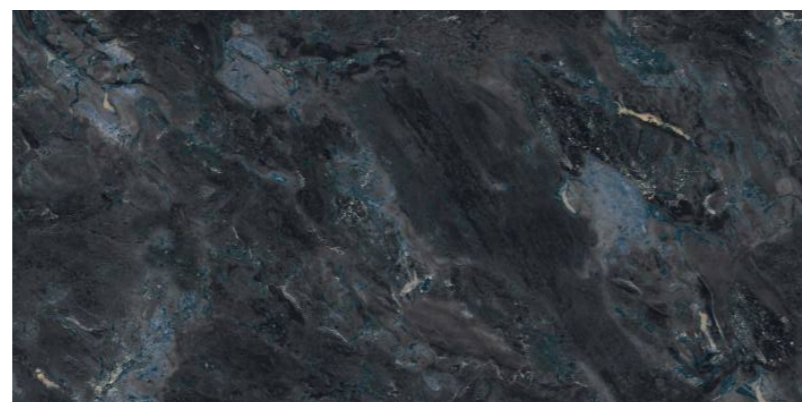

elements of the nature

www.boffogranito.com

OBICO BLUE

800x1600 mm
High Glossy

Touch for Virtual
360°

04