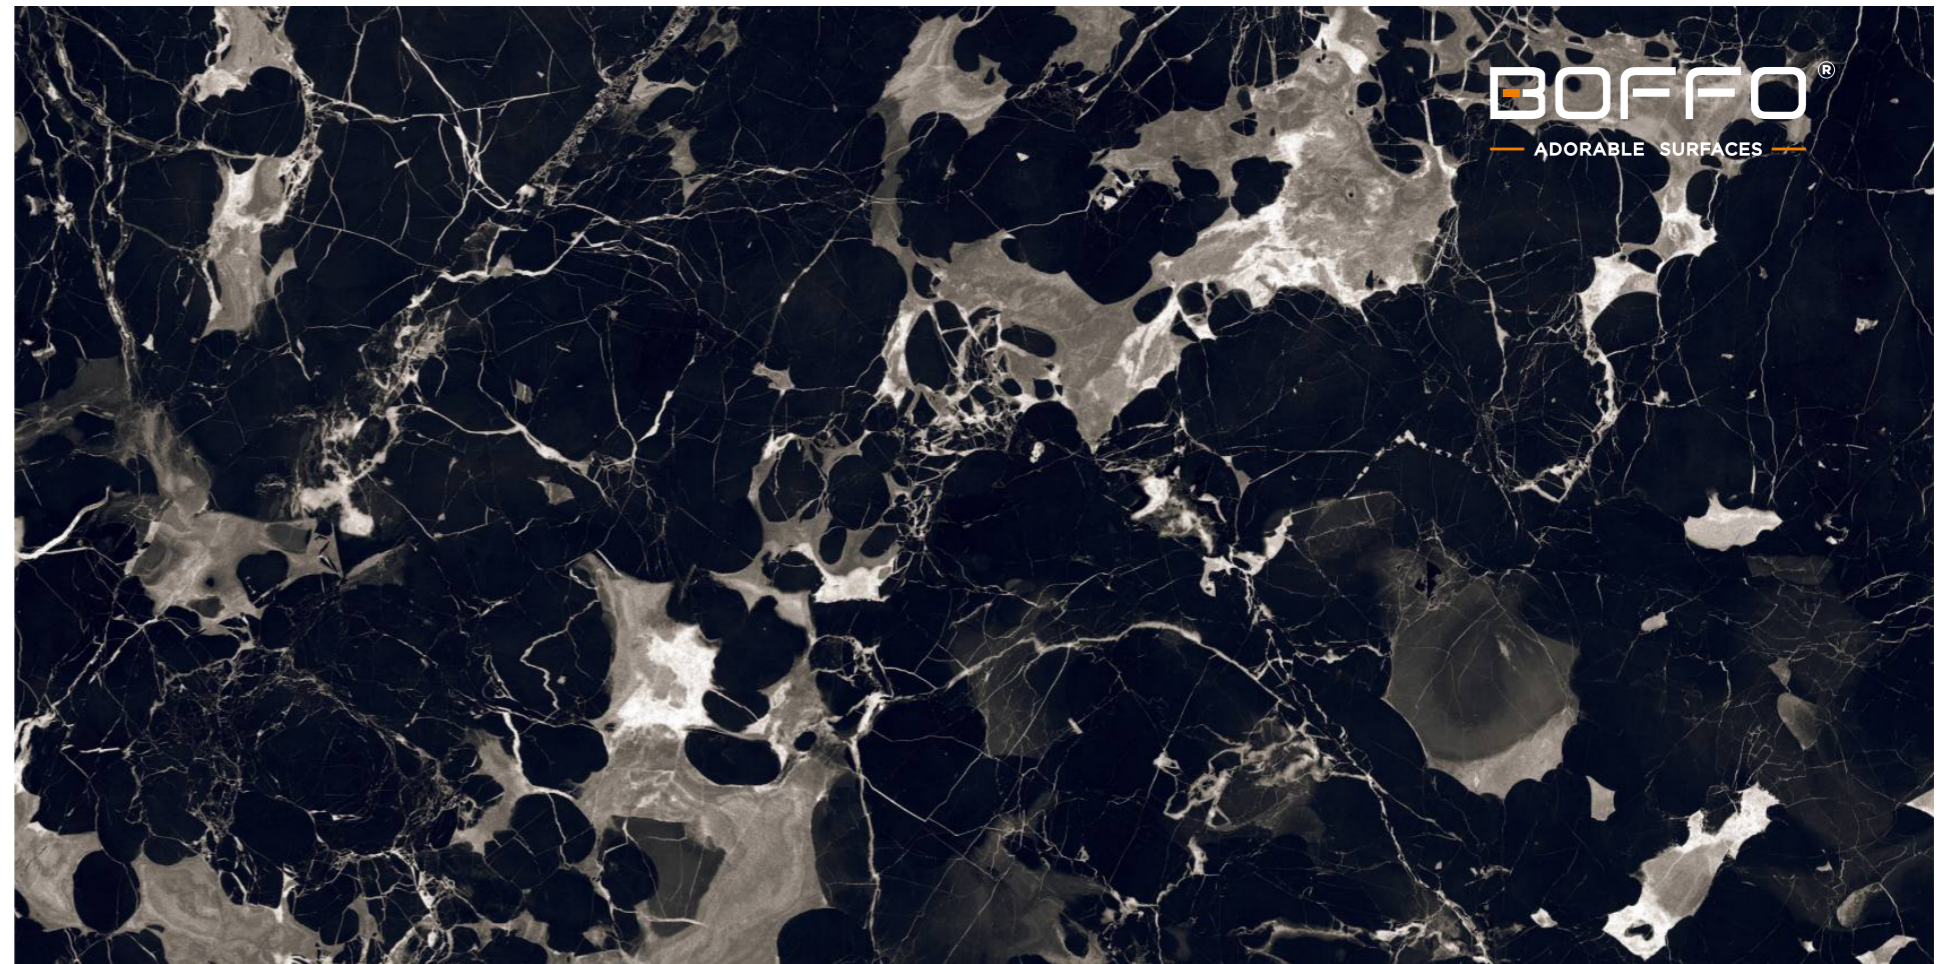

## BLACK ROSE

---

800x1600 mm  
High Glossy

---

Touch for Virtual

---

04

---