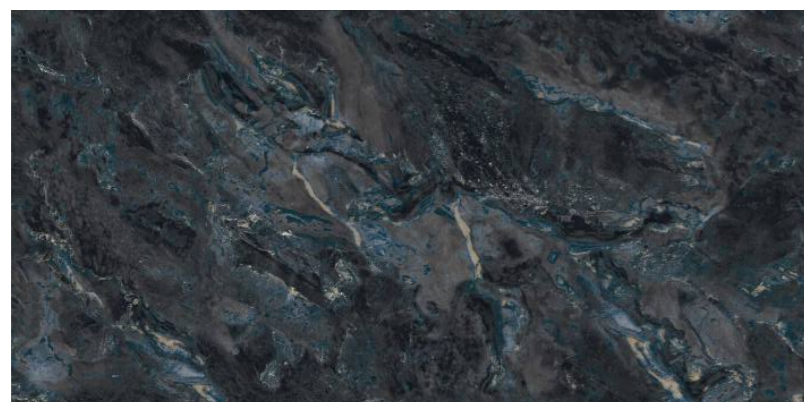

elements of the nature

www.boffogranito.com

OBICO BLUE

800x1600 mm
High Glossy

Touch for Virtual
360°

04