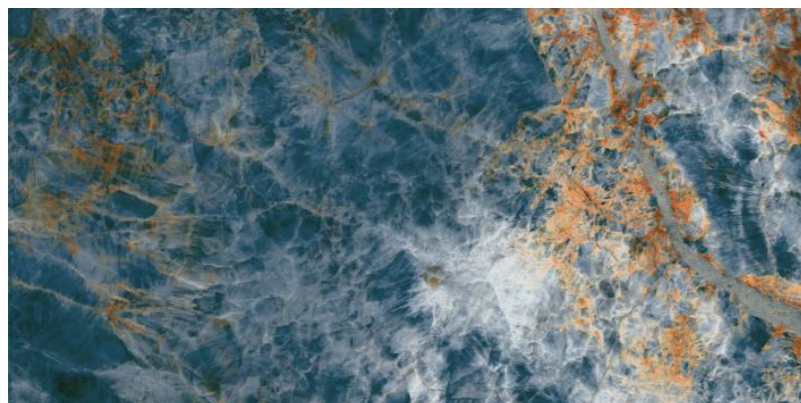

**elements of the
nature**

www.boffogranito.com

SKY ONYX

800x1600 mm
High Glossy

Touch for Virtual

04