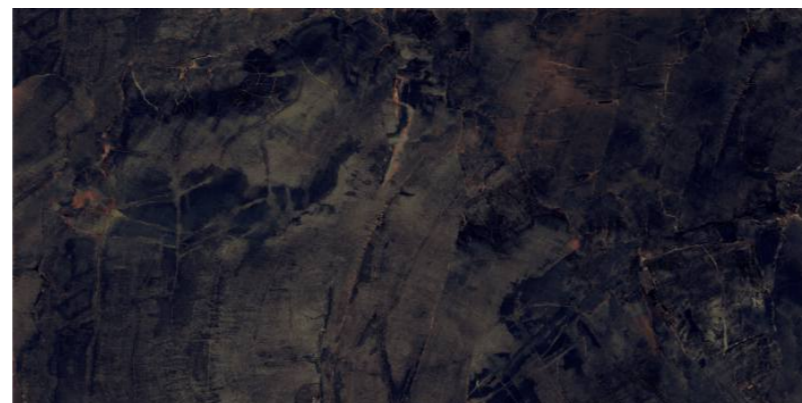

**elements of the
nature**

www.boffogranito.com

FOSSIL AGATE

800x1600 mm
High Glossy

Touch for Virtual

04