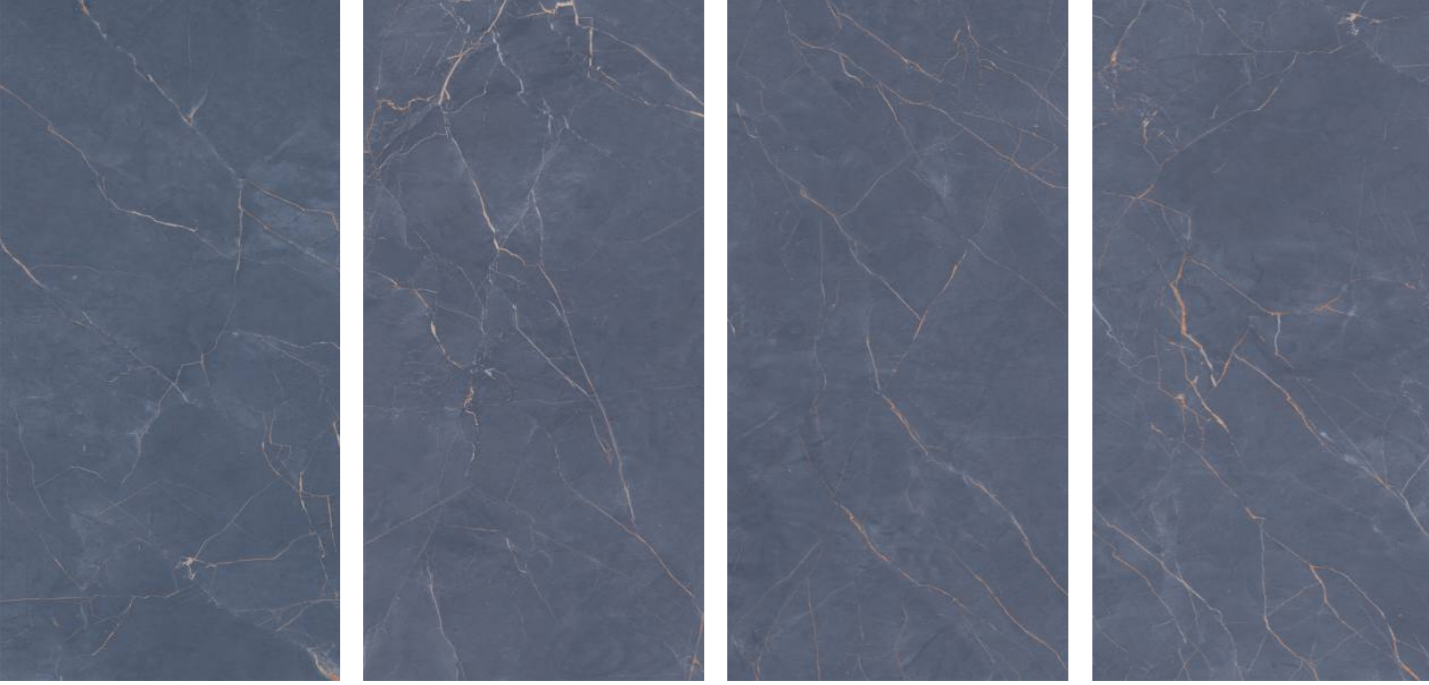

**FANTASY
MOSS**

Touch for Virtual
360°

*Defined by simplicity
and sense of clam.*

800X1600mm
Multi Color Carving
Random :04

BOFFO[®]
— ADORABLE SURFACES —

**FANTASY
DENIM**

**800X1600mm
Multi Color Carving
Random :04**