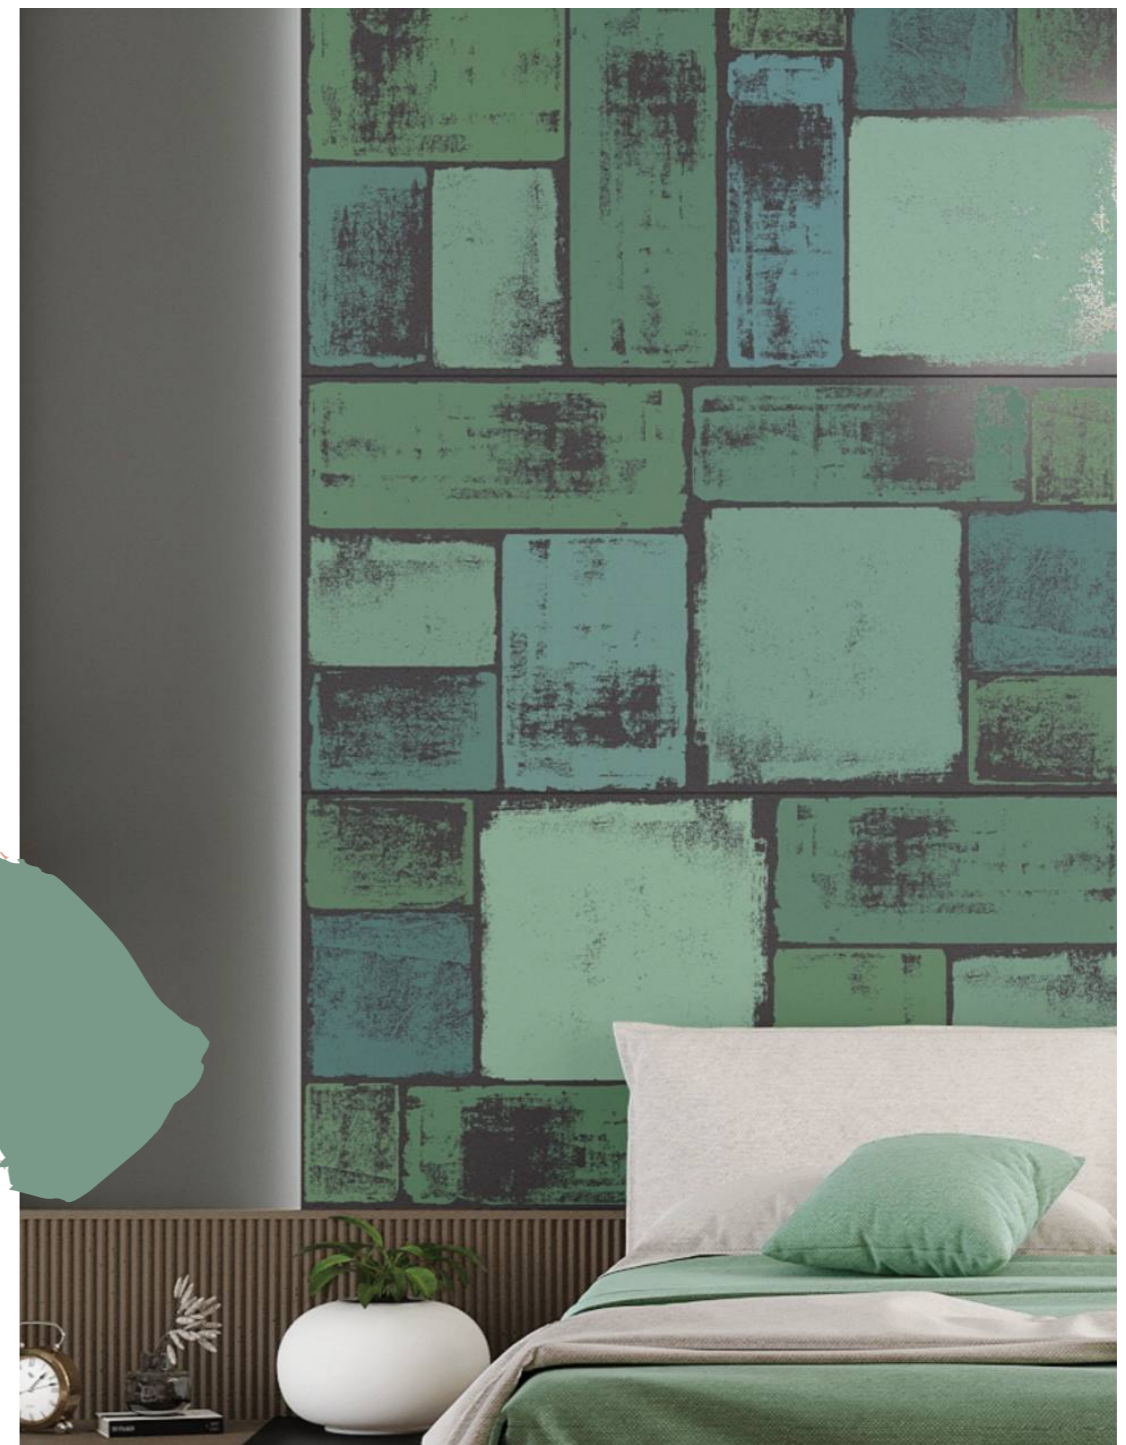

**DECO
BLOCKS**

800X1600mm
Multi Color Carving
Random :03

Touch for Virtual
360°

BOFFO®
— ADORABLE SURFACES —