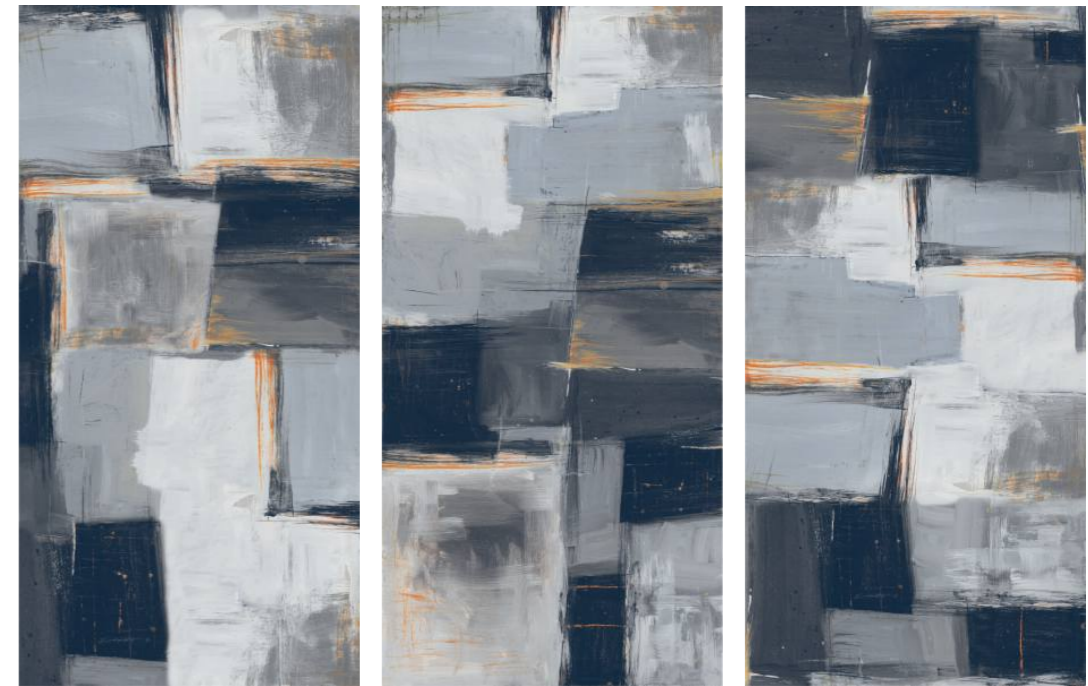

Victoria
combination of art & architecture

*For a stunning look
and elegance.*