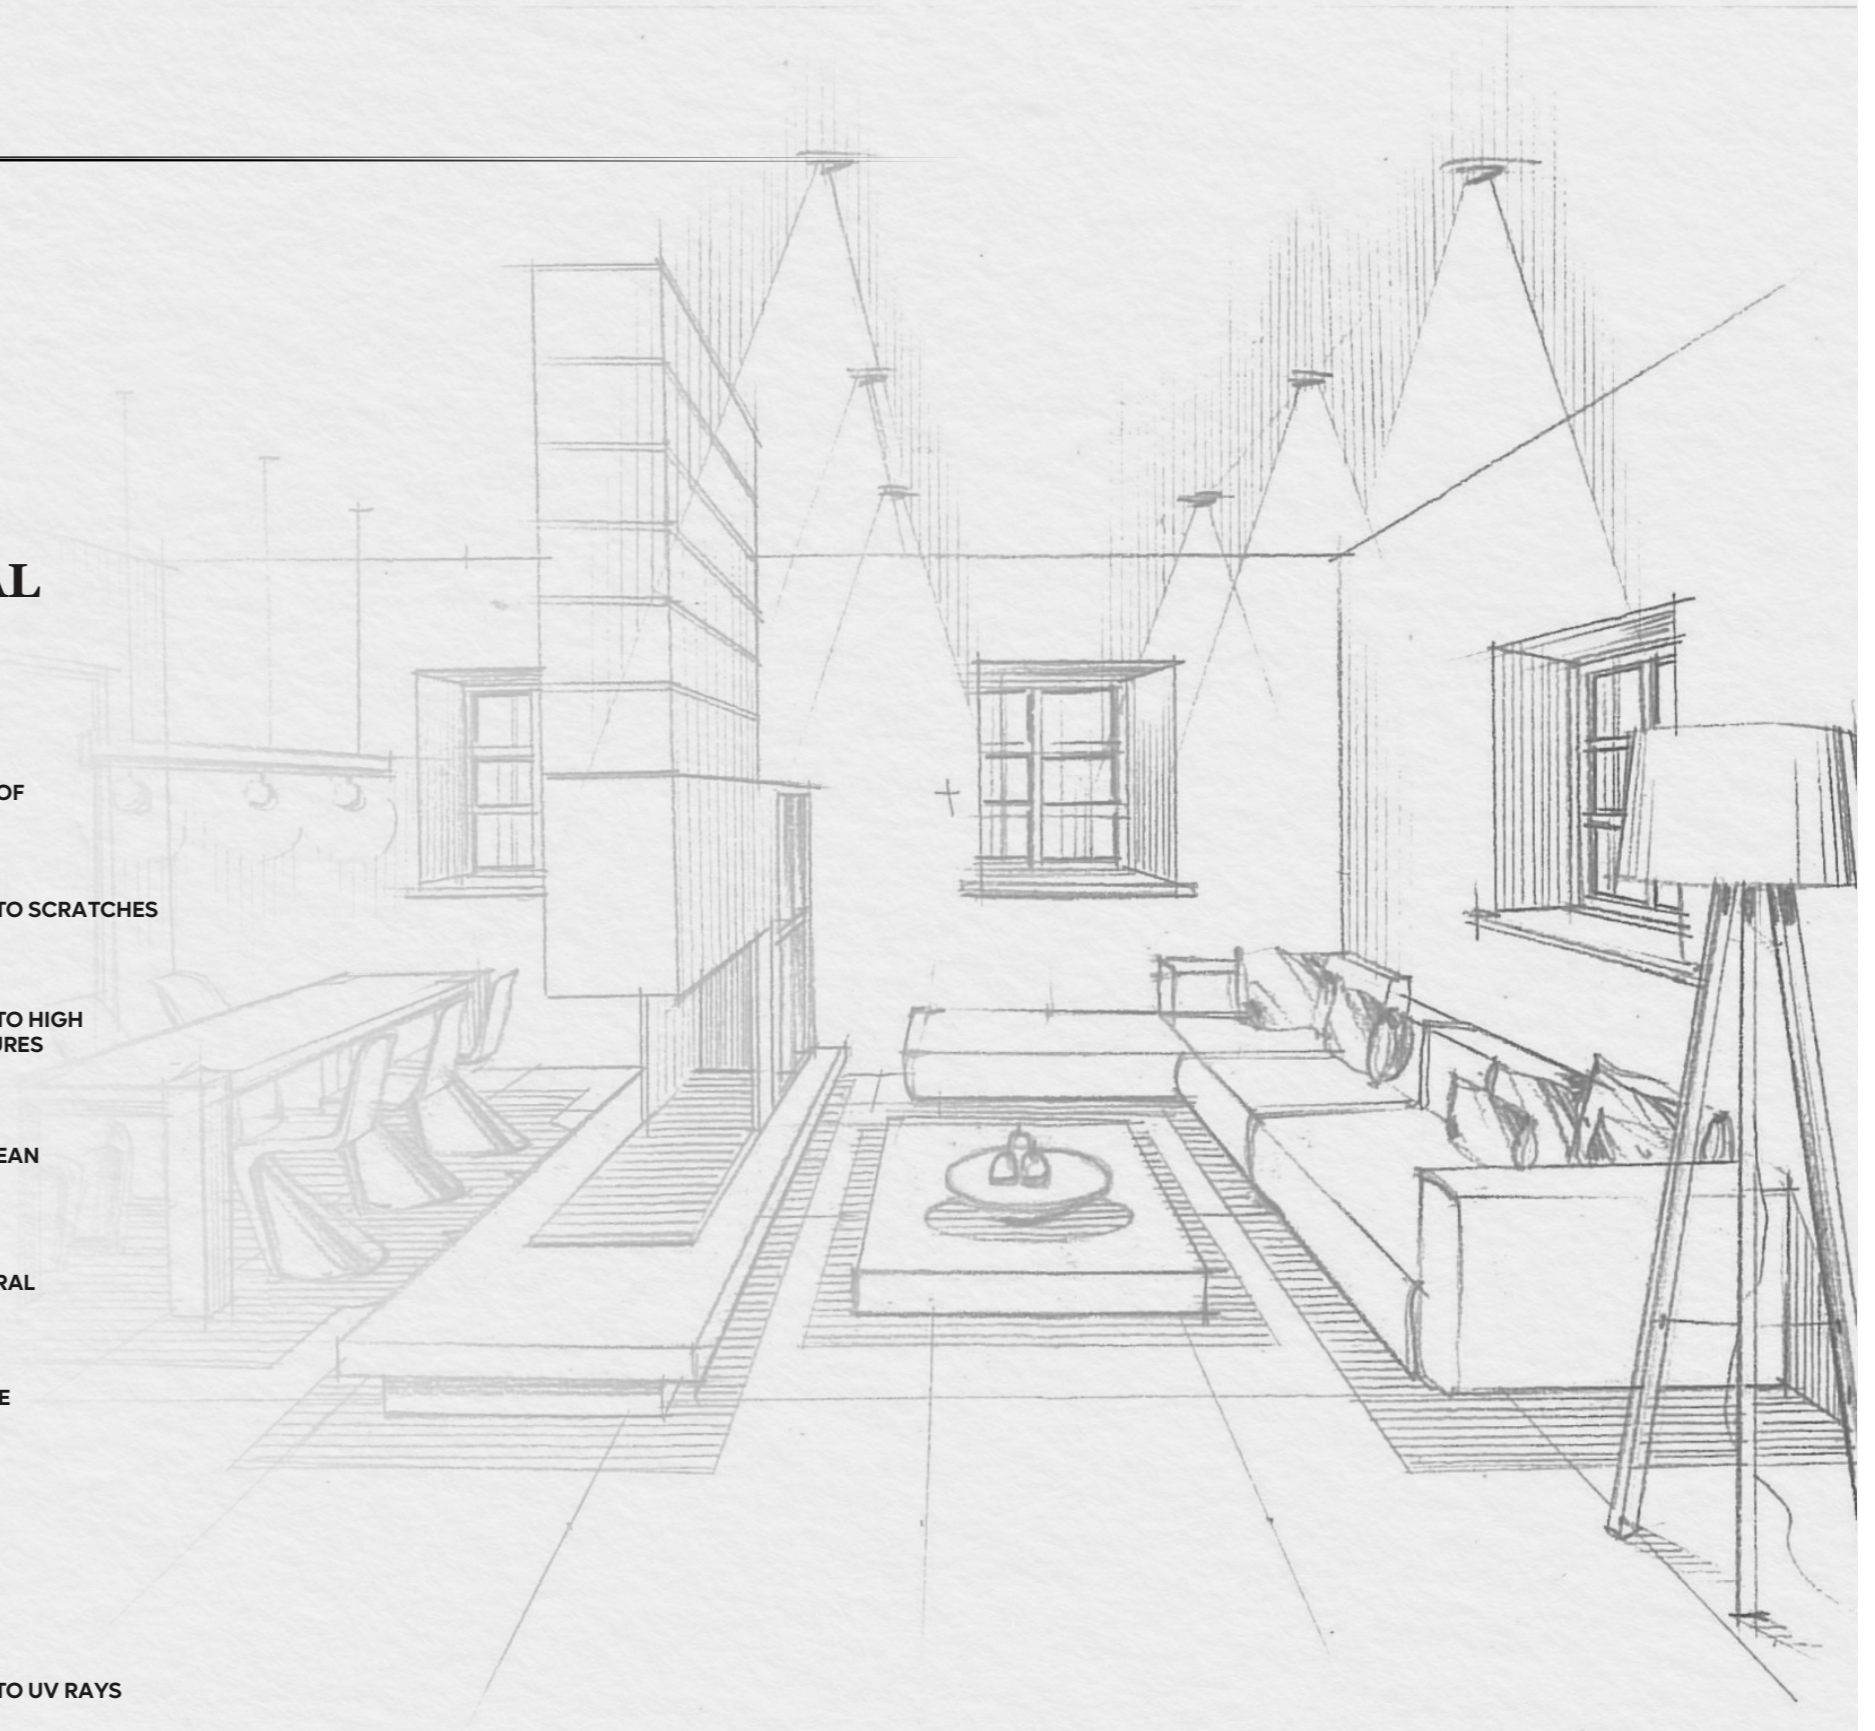

800x1600mm

Multi Color Carving Surface

APPLICATION Areas

KITCHEN COUNTERTOP

DINING TABLE

LIVING ROOM

FURNITURE

STAIRCASE

OFFICE TABLE

TABLE TOP

DOOR \ WINDOW
FRAME

TECHNICAL Features

WATERPROOF

RESISTANT TO SCRATCHES

RESISTANT TO HIGH
TEMPERATURES

EASY TO CLEAN

100% NATURAL

RECYCLABLE

HYGIENIC

RESISTANT TO UV RAYS