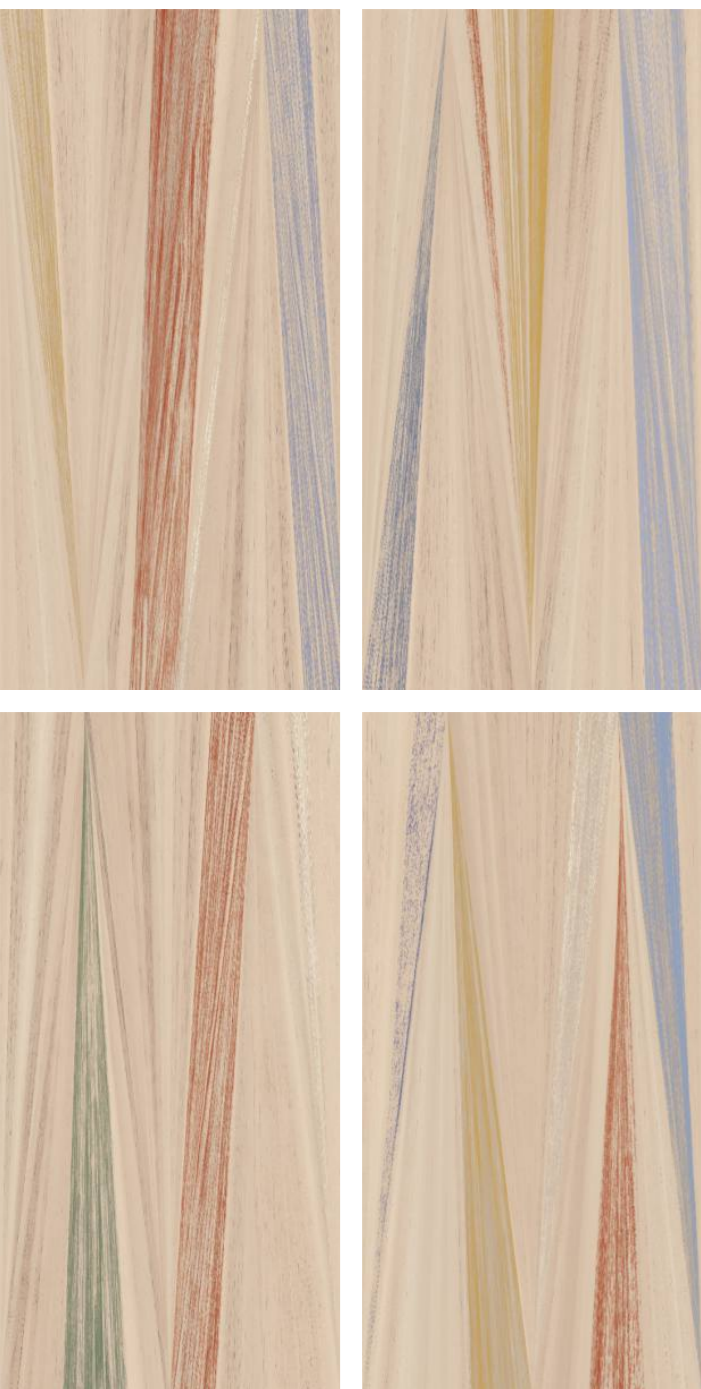

**COLORED
WOOD BEIGE**

Victoria
combination of art & architecture

**800X1600mm
Multi Color Carving
Random :04**

Touch for Virtual
360°