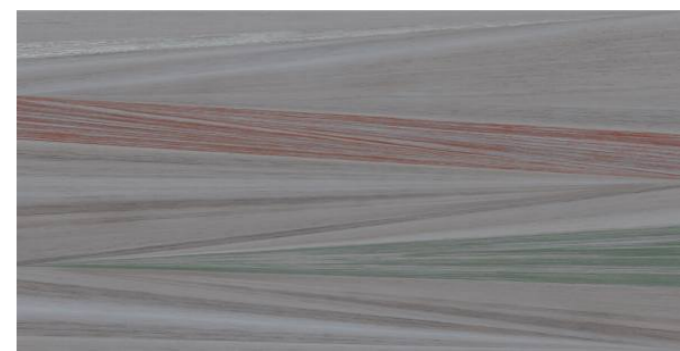

**COLORED
WOOD GREY**

**800X1600mm
Multi Color Carving
Random :04**

Victoria
combination of art & architecture

*We add creativity and
aesthetic to your space.*