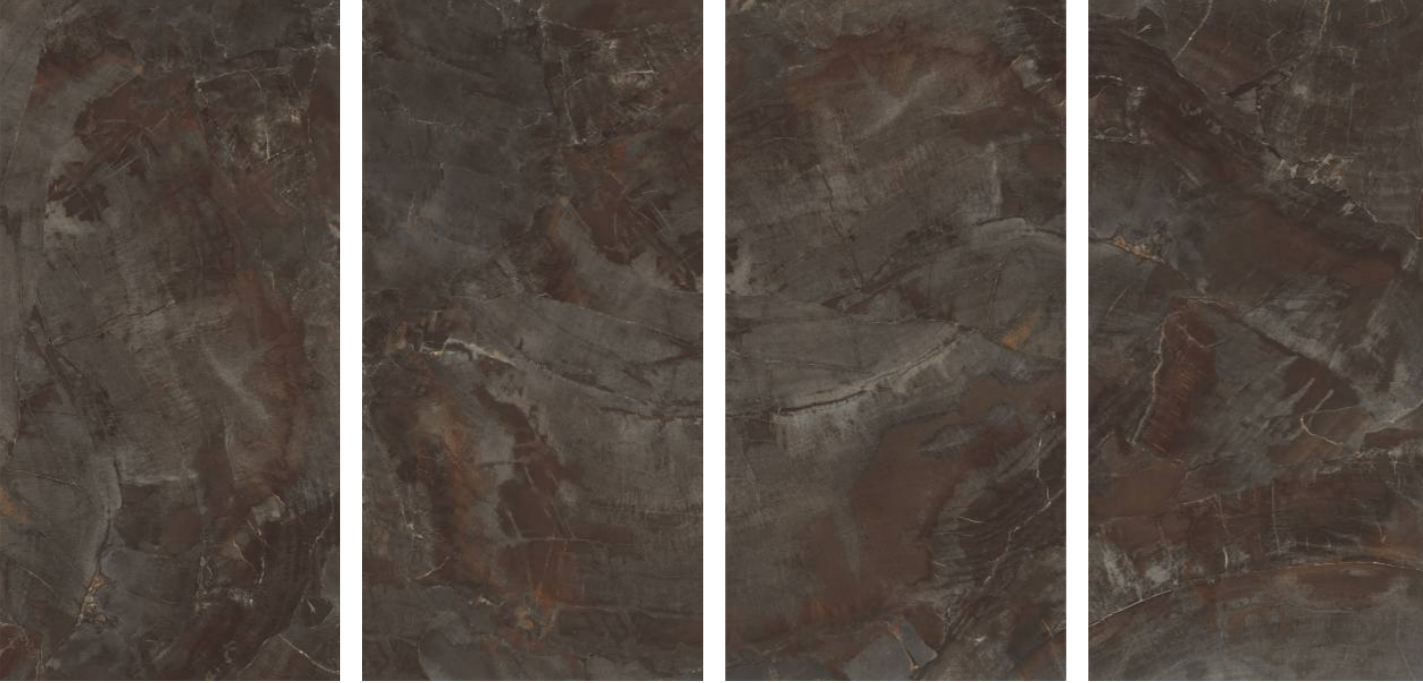

BOFFO®
— ADORABLE SURFACES —

**MAGNESIUM
MAROON**

**800X1600mm
Multi Color Carving
Random :04**

Touch for Virtual
360°

Victoria
combination of art & architecture

*Expands the horizon
of mesmerizing.*