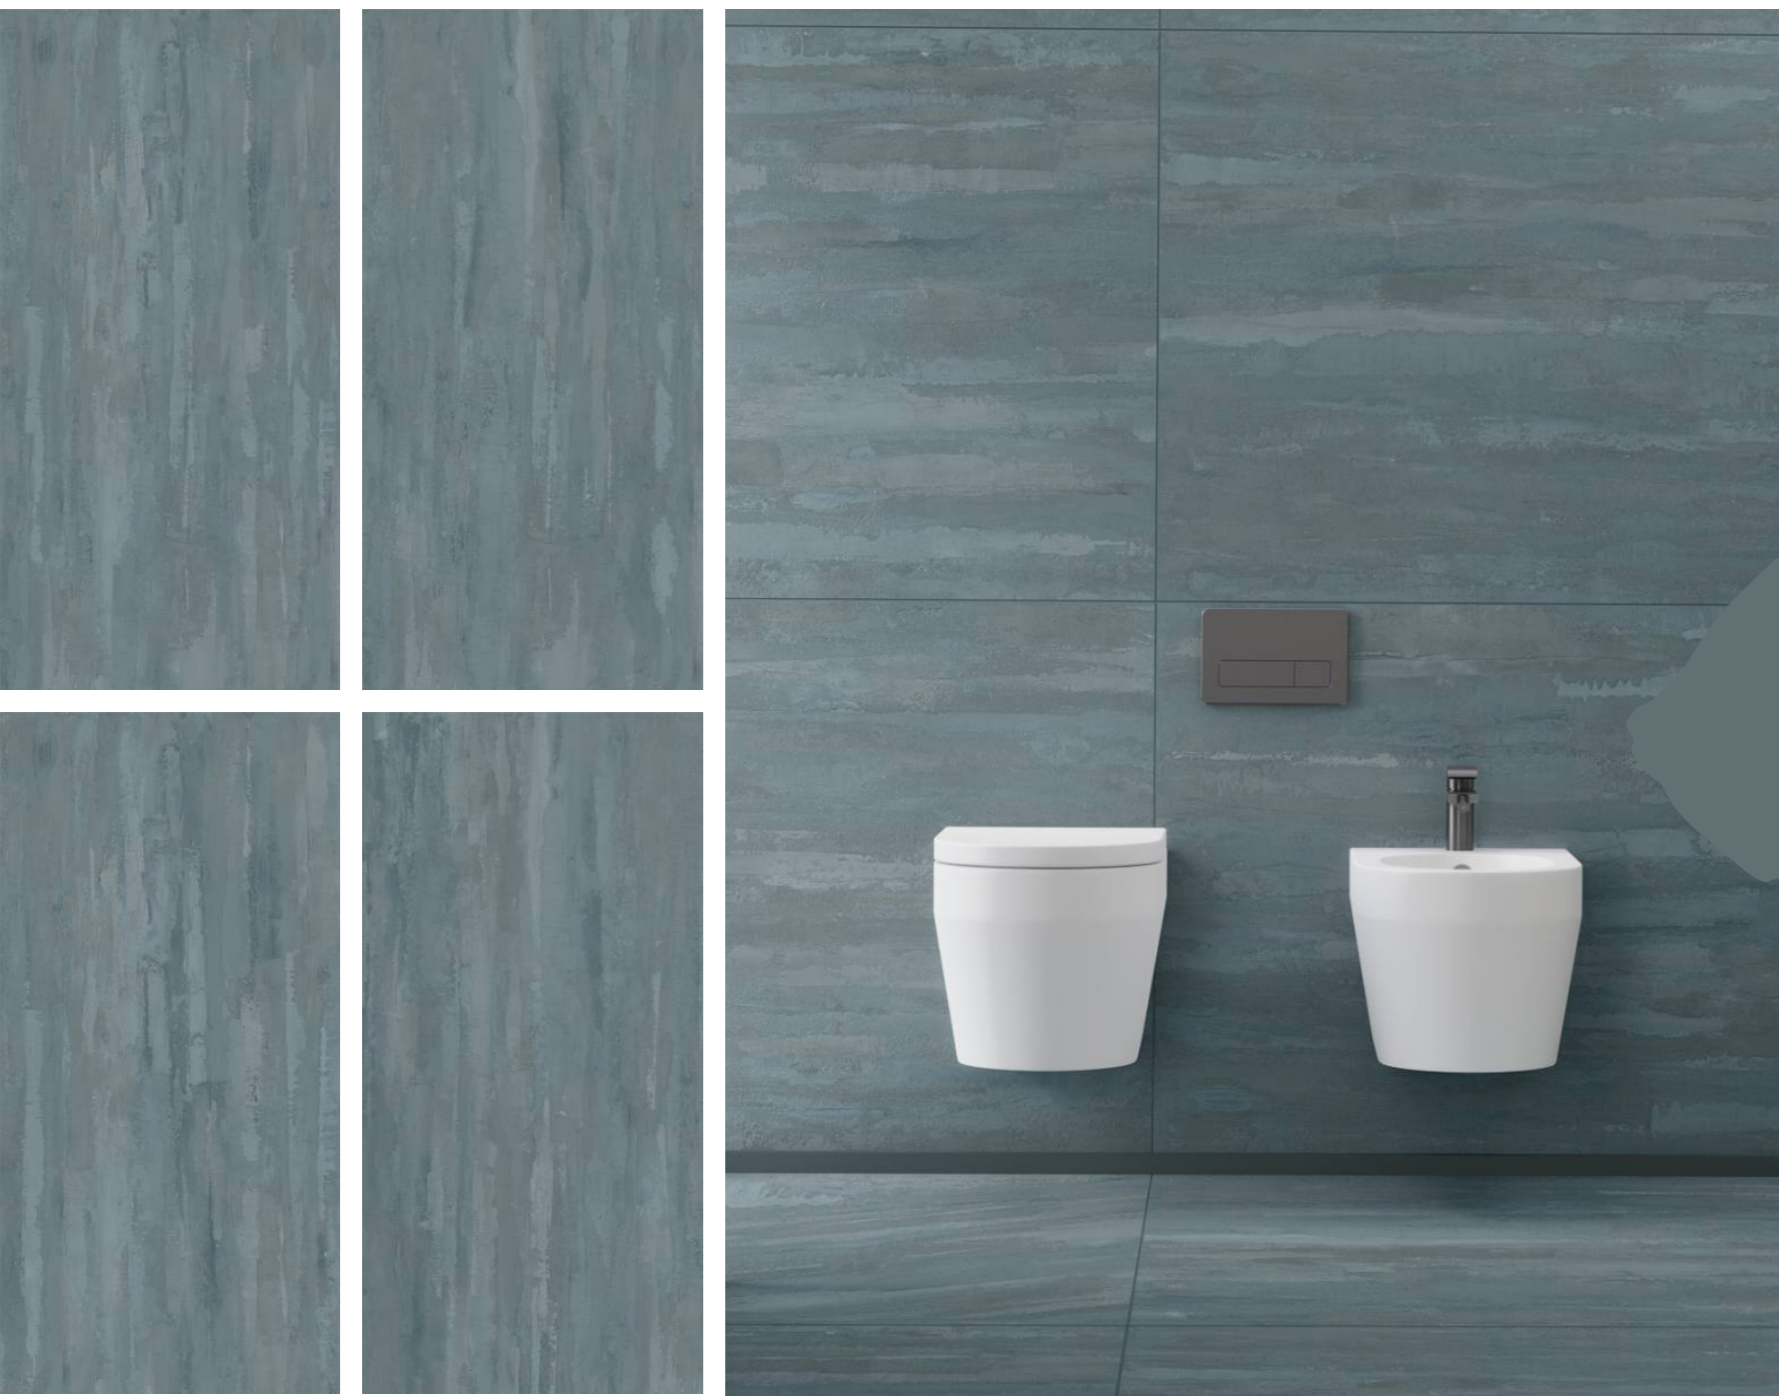

**VENUS
SAPPHIRE**

Victoria
combination of art & architecture

**800X1600mm
Multi Color Carving
Random :04**

BOFFO®
— ADORABLE SURFACES —

*Unconventional
standards of beauty.*

Touch for Virtual
360°