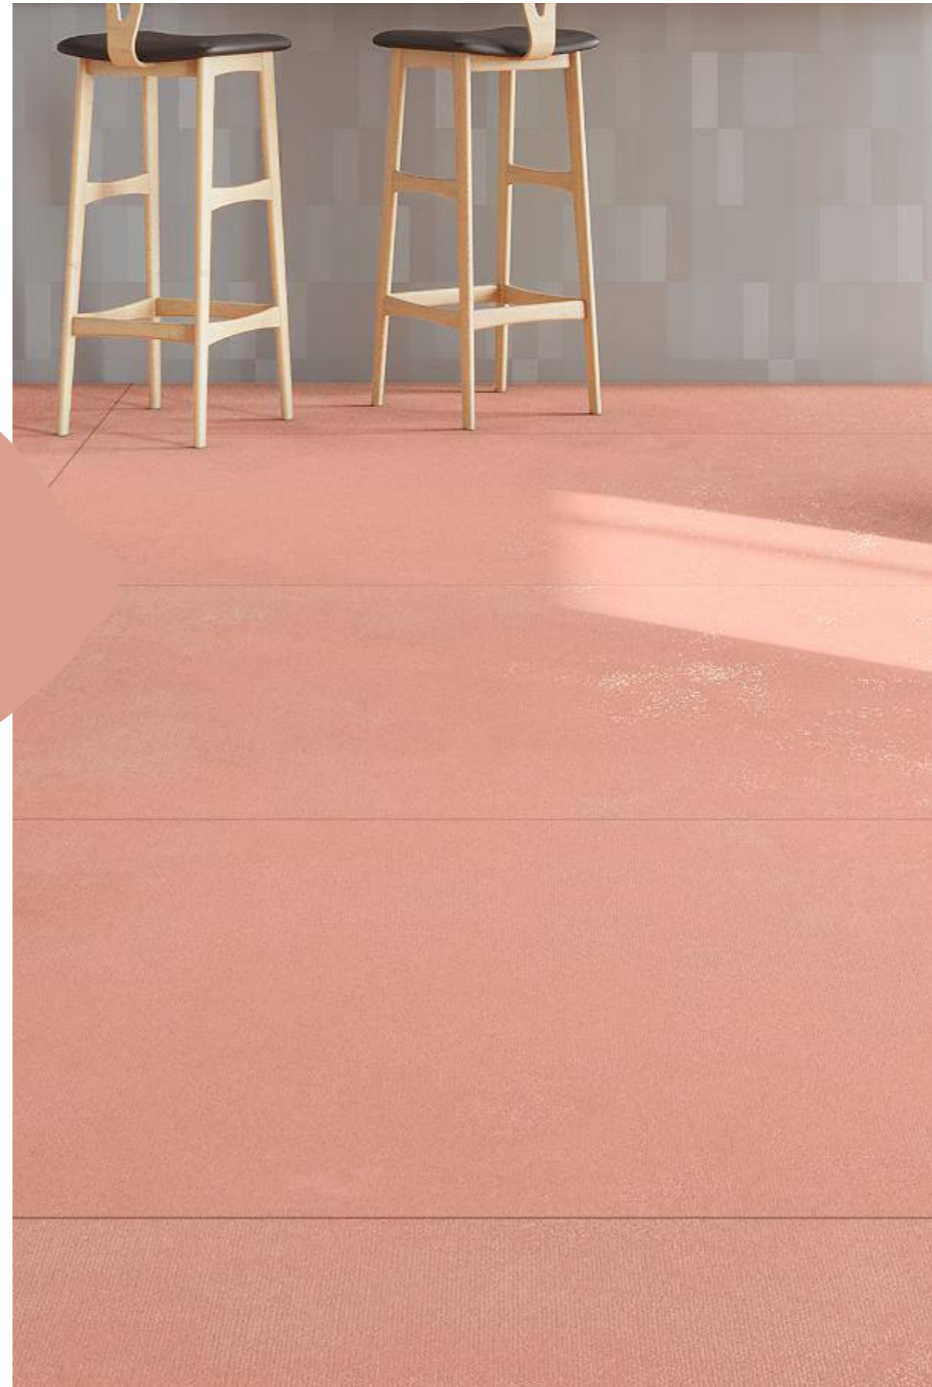

**CEMENT LINEN
TRAMENTO**

Victoria
combination of art & architecture

**800X1600mm
Multi Color Carving
Random :04**

*Unconventional
standards of beauty.*

BOFFO®
— ADORABLE SURFACES —