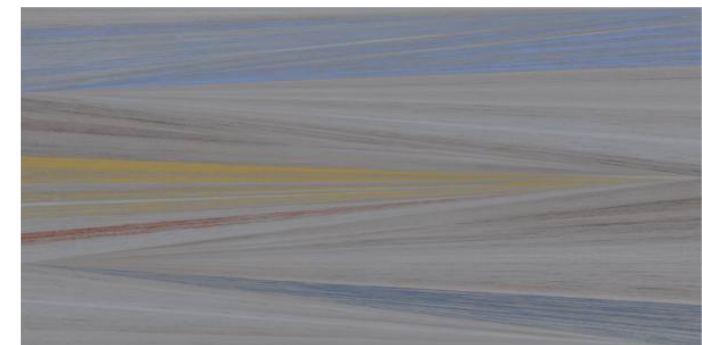

**COLORED
WOOD GREY**

**800X1600mm
Multi Color Carving
Random :04**

Victoria
combination of art & architecture

*We add creativity and
aesthetic to your space.*