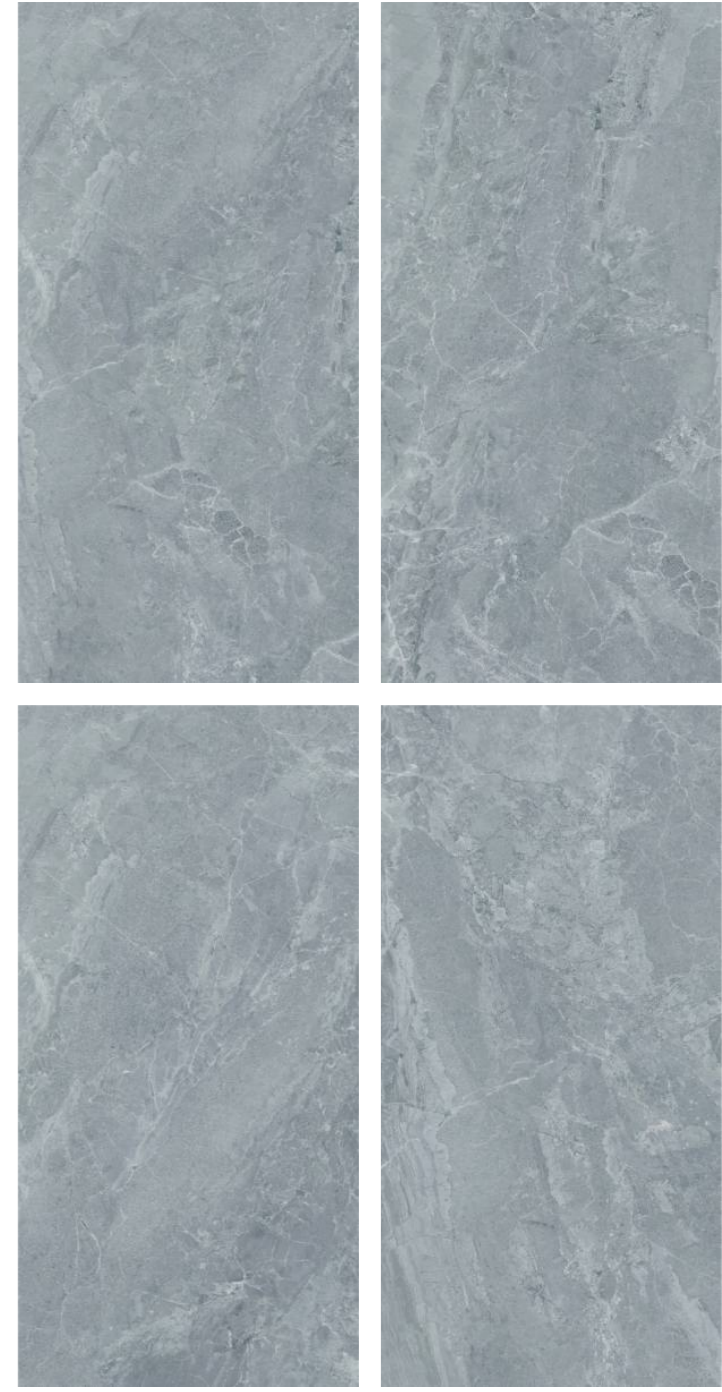

**TURKISH
LIGHT**

Victoria
combination of art & architecture

**800X1600mm
Multi Color Carving
Random :04**

*Unconventional
standards of beauty.*

BOFFO®
— ADORABLE SURFACES —