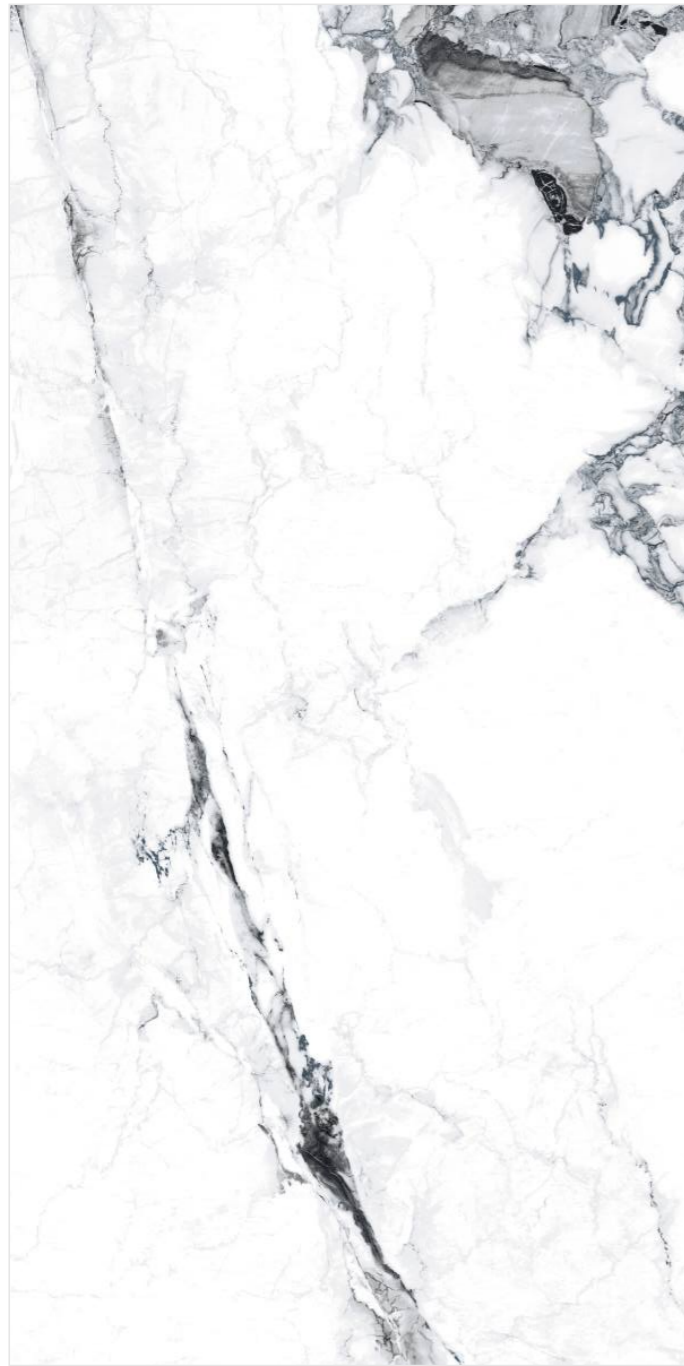

800X1600mm
Multi Color Carving
Random :06

*Defined by simplicity
and sense of clam.*

Touch for Virtual
360°

ROCK
AQUARIUS TEAL