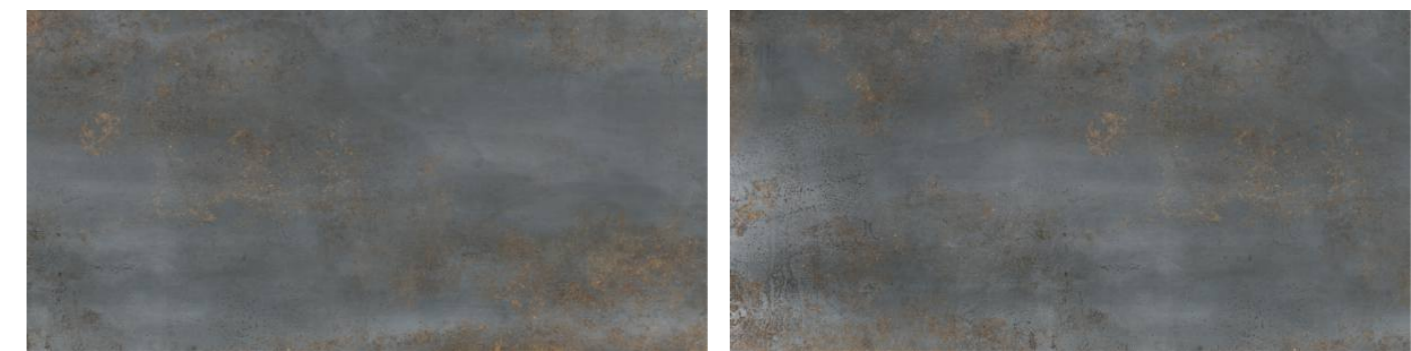

Victoria
combination of art & architecture

*We add creativity and
aesthetic to your space.*

**RUST
COOL GREY**

**800X1600mm
Multi Color Carving
Random :04**

Touch for Virtual
360°

BOFFO®
— ADORABLE SURFACES —