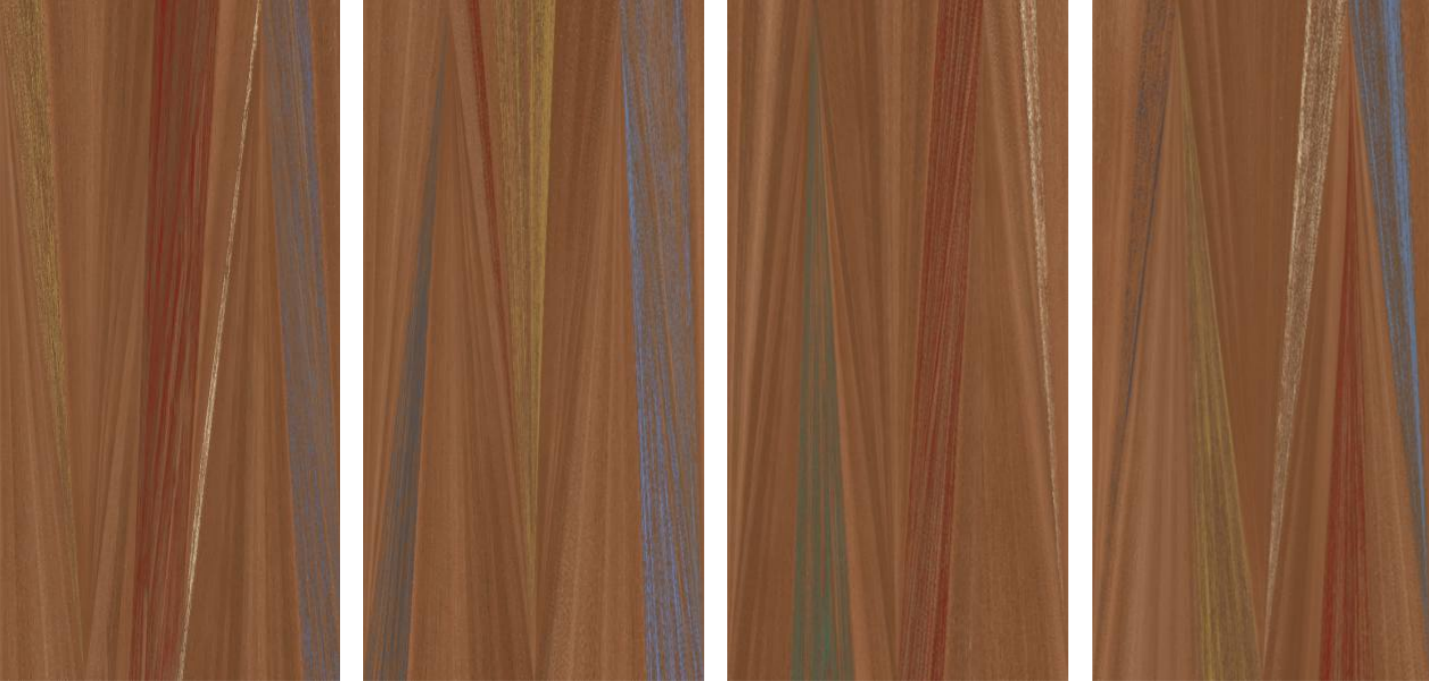

BOFFO®
— ADORABLE SURFACES —

**COLORED WOOD
NATURAL**

**800X1600mm
Multi Color Carving
Random :04**

Touch for Virtual
360°

Victoria
combination of art & architecture

*Expands the horizon
of mesmerizing.*