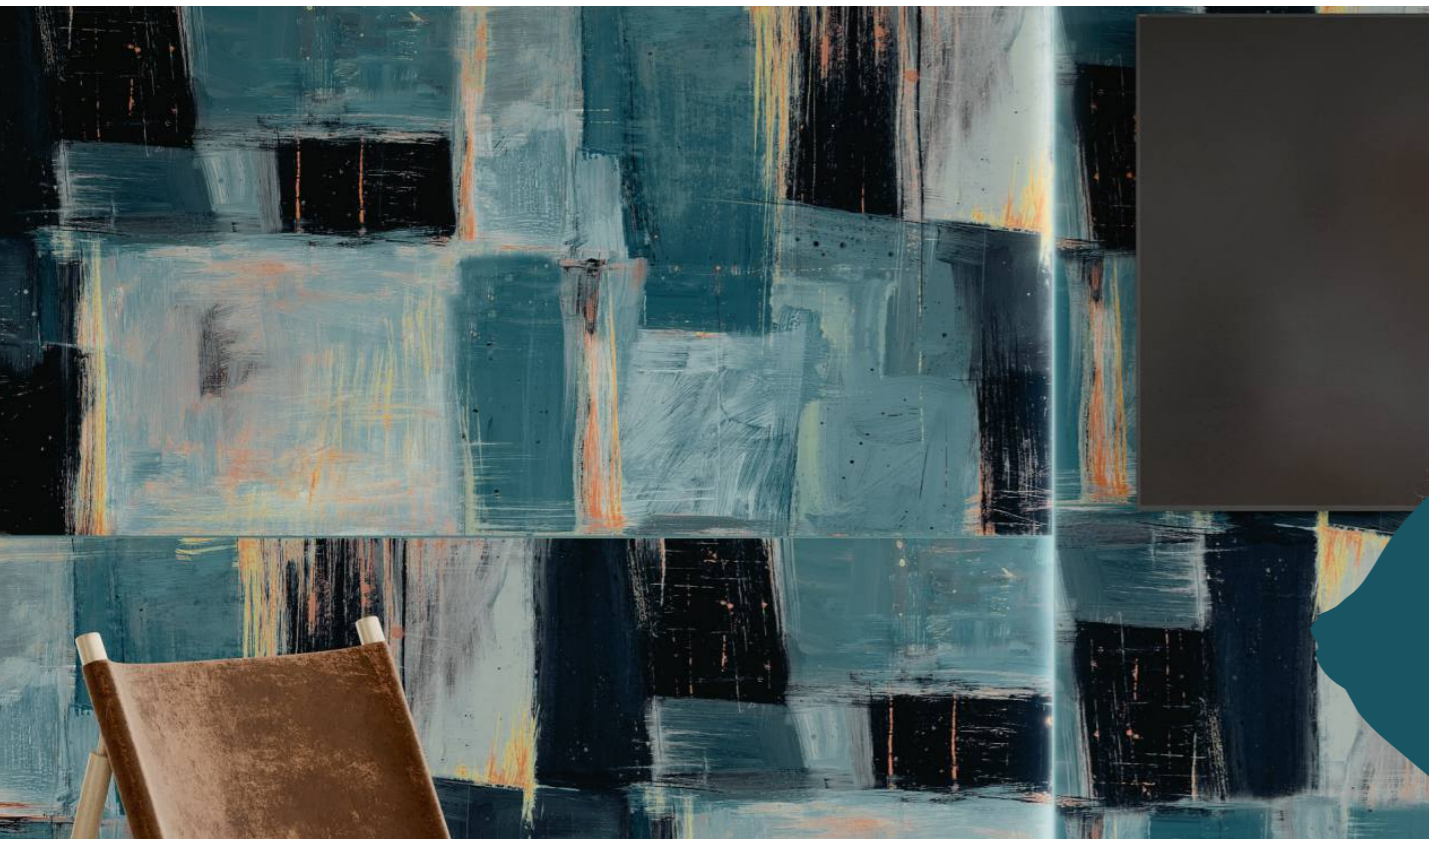

**DECO ART
TEAL**

**800X1600mm
Multi Color Carving
Random :03**

Touch for Virtual
360°

Victoria
combination of art & architecture

*Expands the horizon
of mesmerizing.*