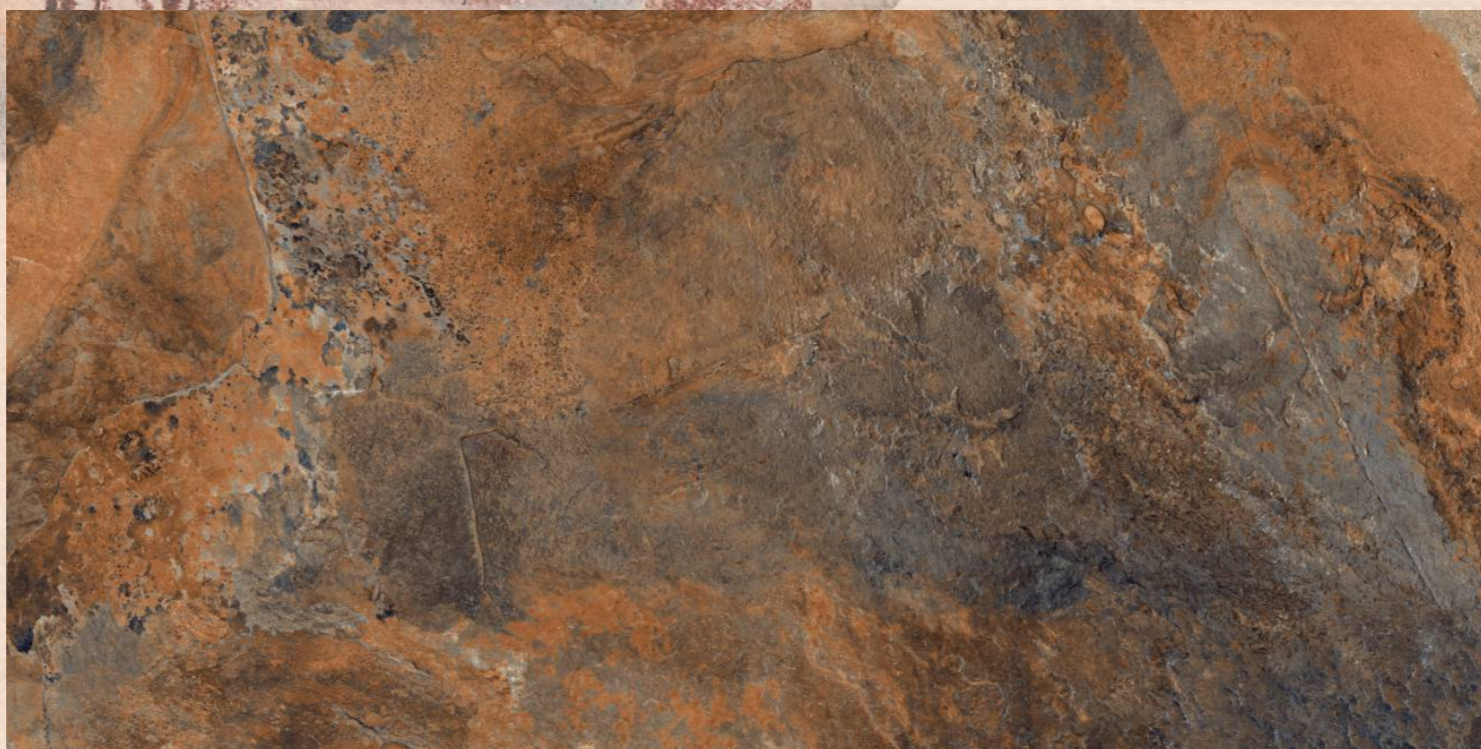

CALIFORNIA

Series

800x1600mm
Multi Color Carving

CALIFORNIA
GOLD SLATE

Victoria
combination of art & architecture

**CALIFORNIA
GOLD SLATE**

Touch for Virtual
360°

*Defined by simplicity
and sense of clam.*