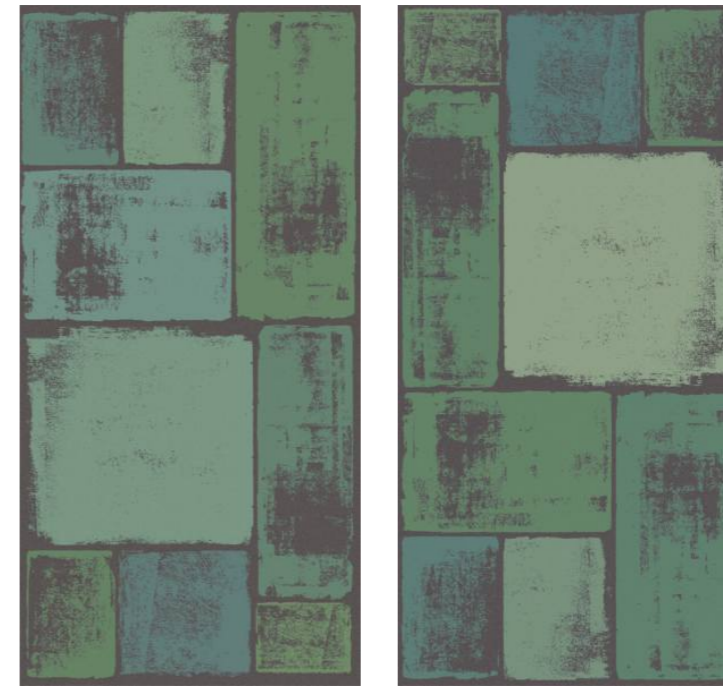

Victoria
combination of art & architecture

*The ingenuity of
aesthetic excellence.*