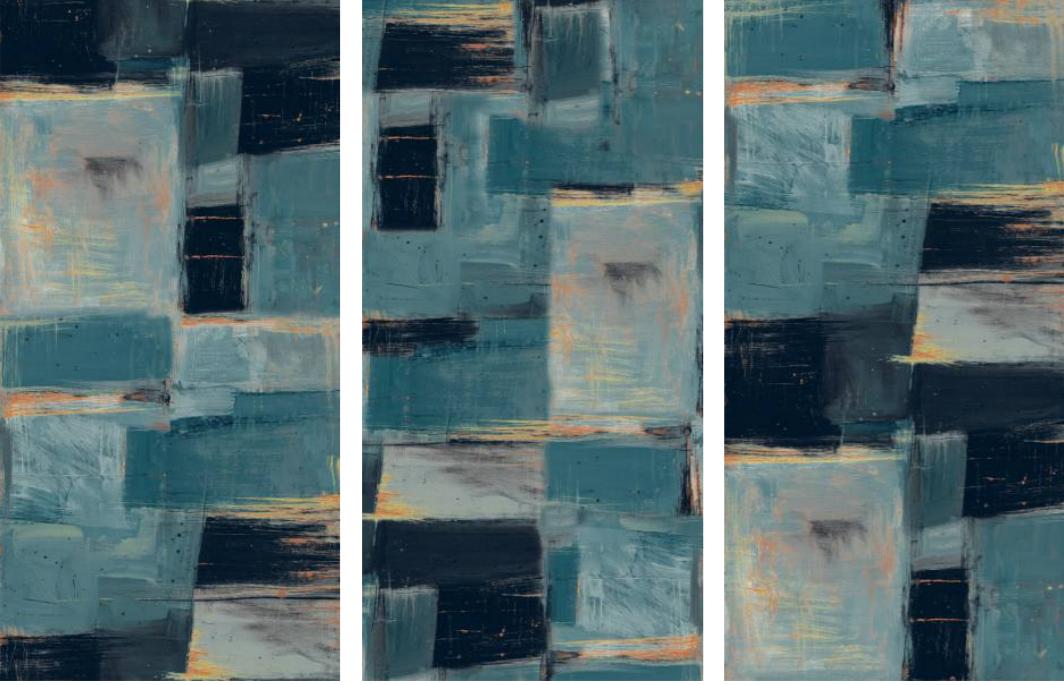

Touch for Virtual
360°

800X1600mm
Multi Color Carving
Random :03

Victoria
combination of art & architecture

*For a stunning look
and elegance.*

BOFFO[®]
— ADORABLE SURFACES —

**DECO ART
TEAL**

**800X1600mm
Multi Color Carving
Random :03**