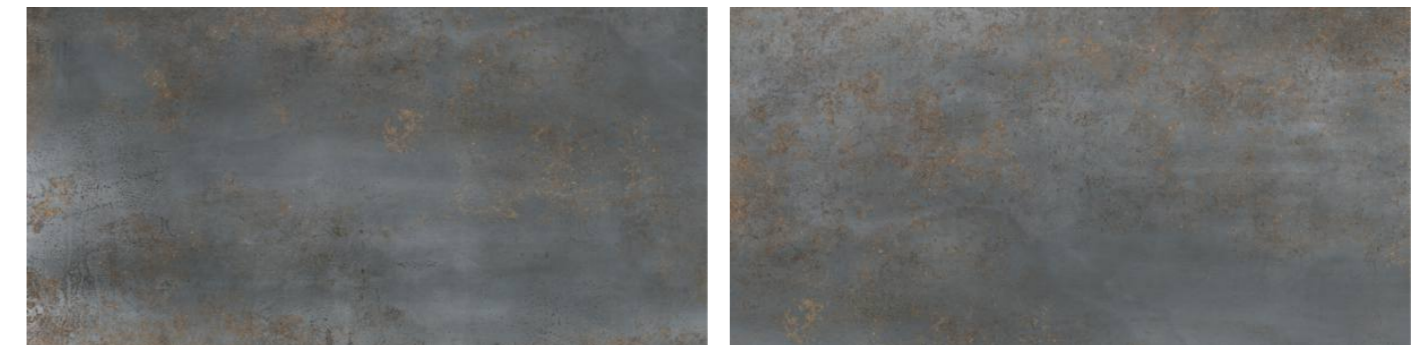

Victoria
combination of art & architecture

*We add creativity and
aesthetic to your space.*

**RUST
COOL GREY**

**800X1600mm
Multi Color Carving
Random :04**

Touch for Virtual
360°

BOFFO®
— ADORABLE SURFACES —