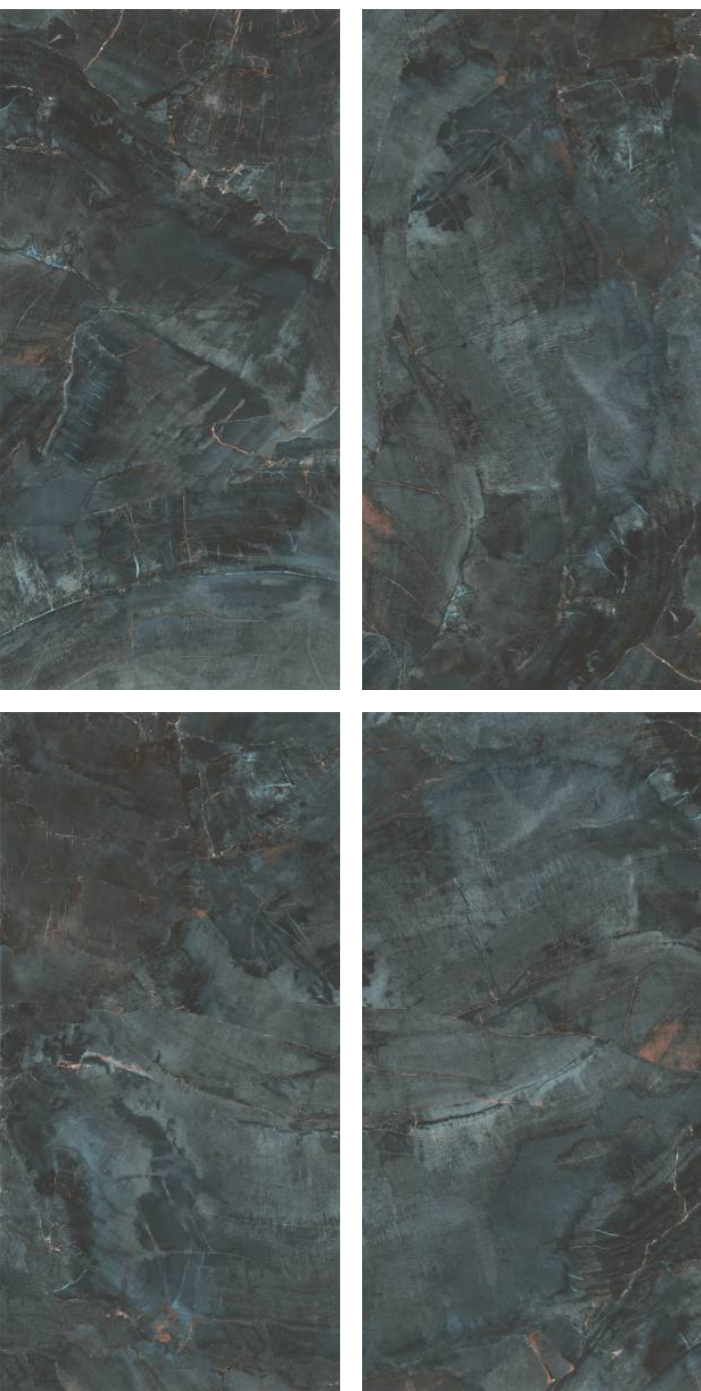

BOFFO[®]
— ADORABLE SURFACES —

**MAGNESIUM
SKY**

**800X1600mm
Multi Color Carving
Random :04**

Touch for Virtual

Victoria
combination of art & architecture

*Expands your
living standards.*

**MAGNESIUM
TEAL**