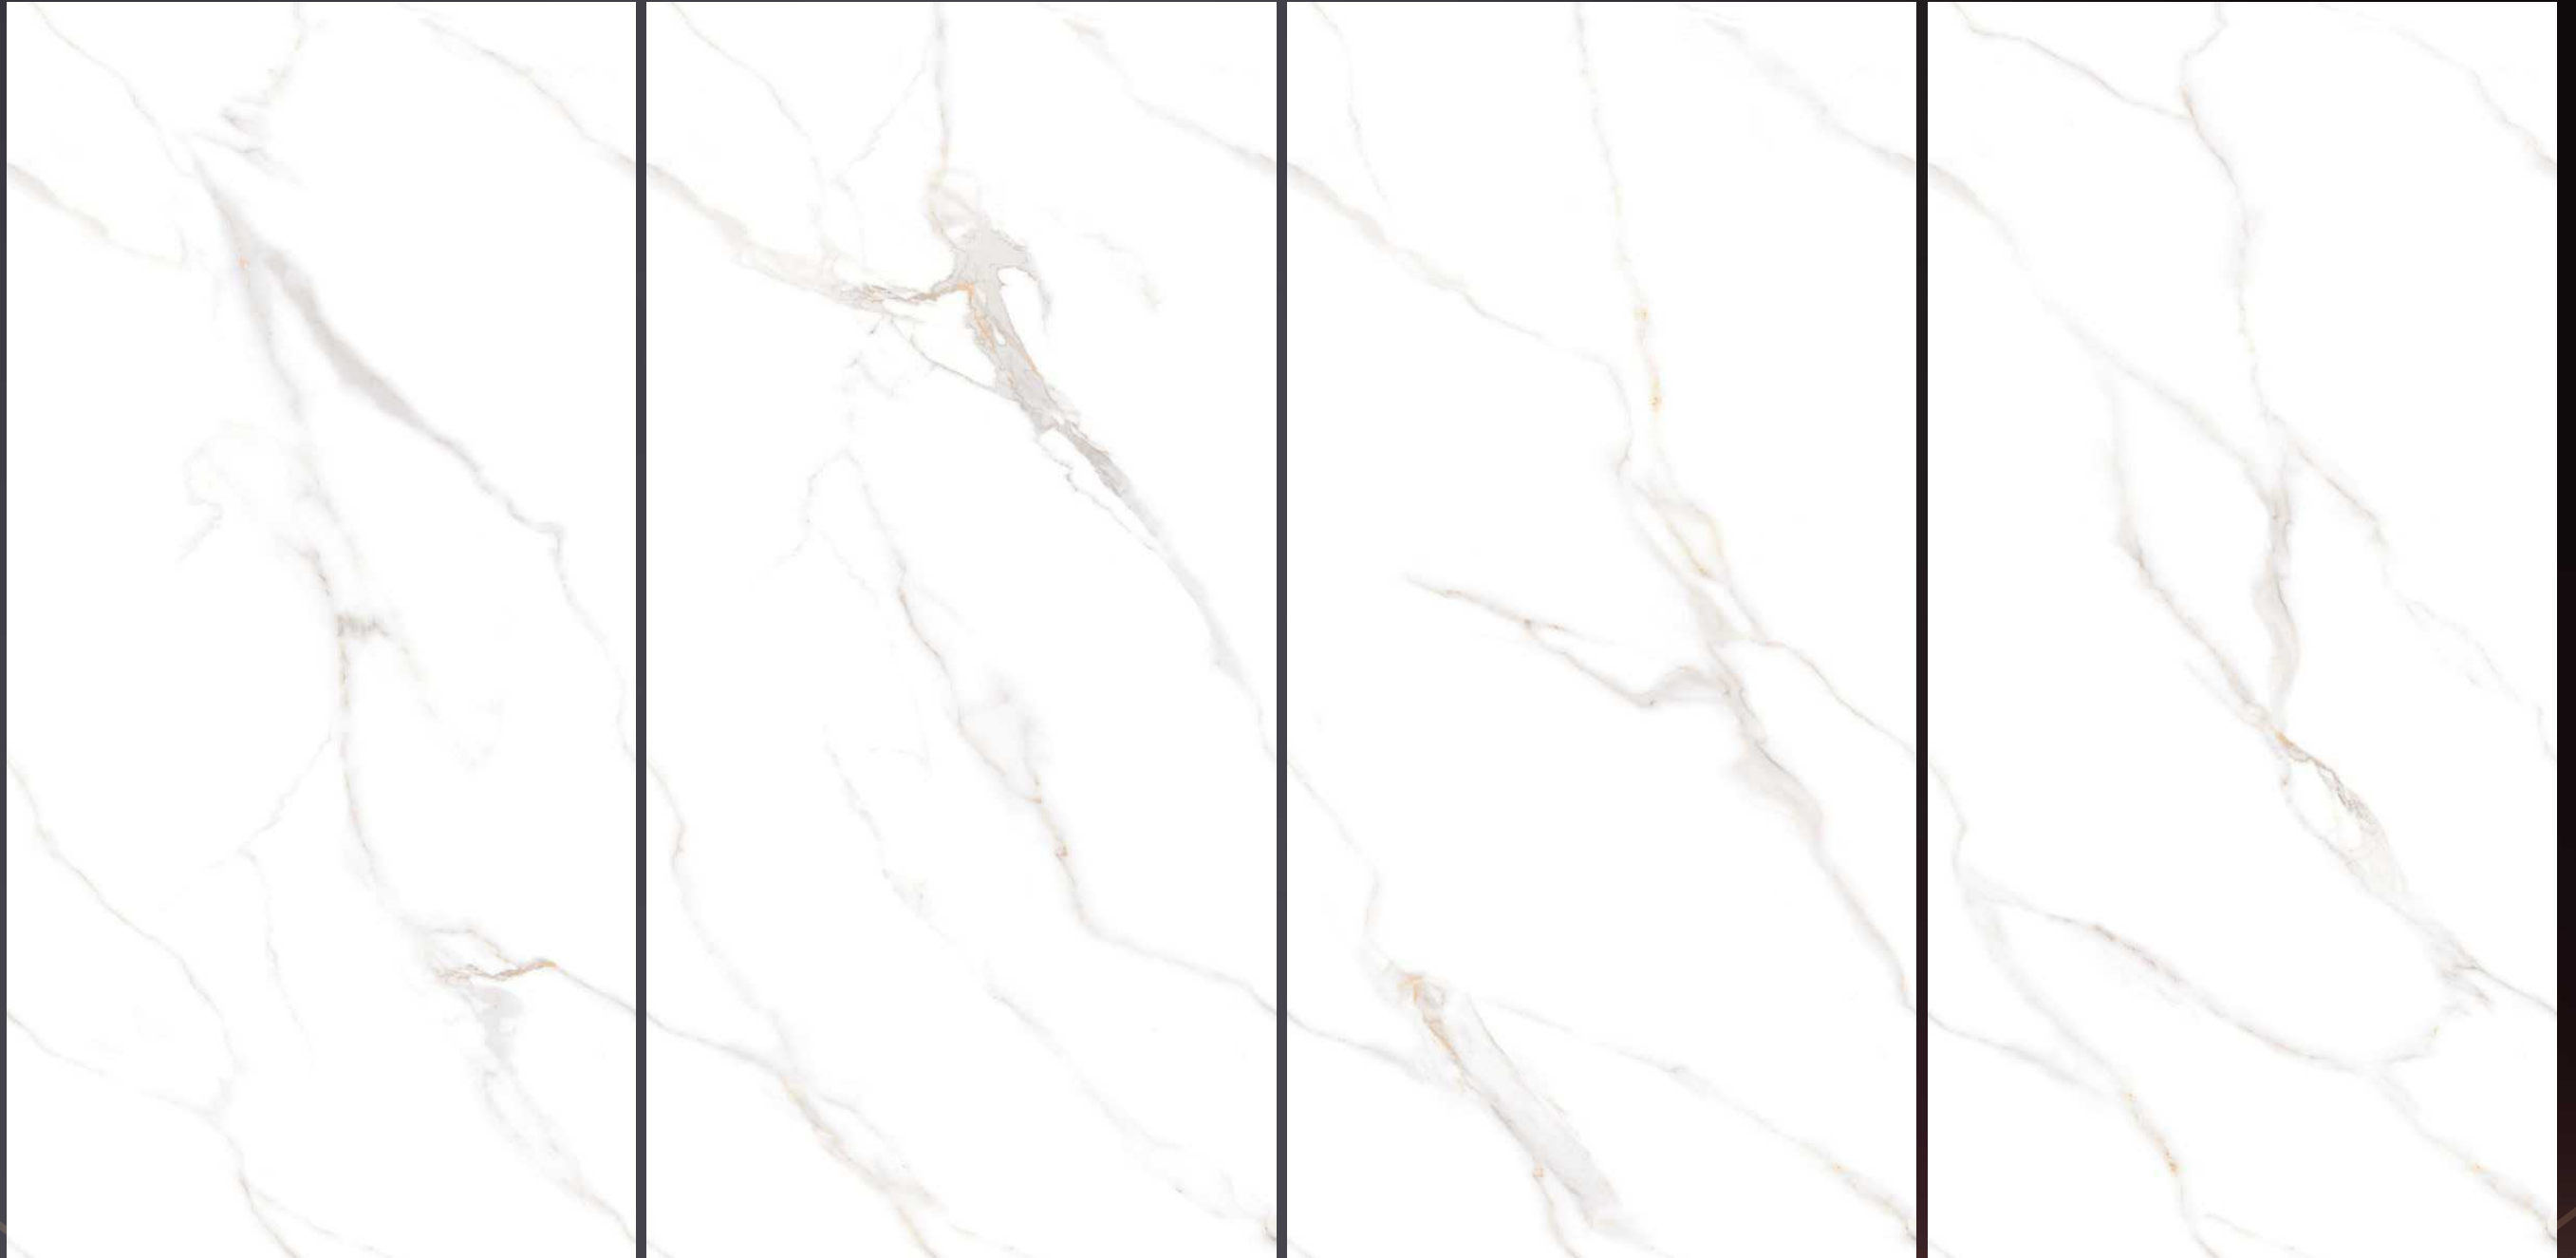

4

TAP HERE TO
EXPLORE 360

LUXE STATUARIO MARMOREA

LUXE 800 X
1600 MM
STATUARIO MULTI

BOFFO®
— ADORABLE SURFACES —

Finish:
HONED ENDLESS

Random:
4

TAP HERE TO
EXPLORE 360