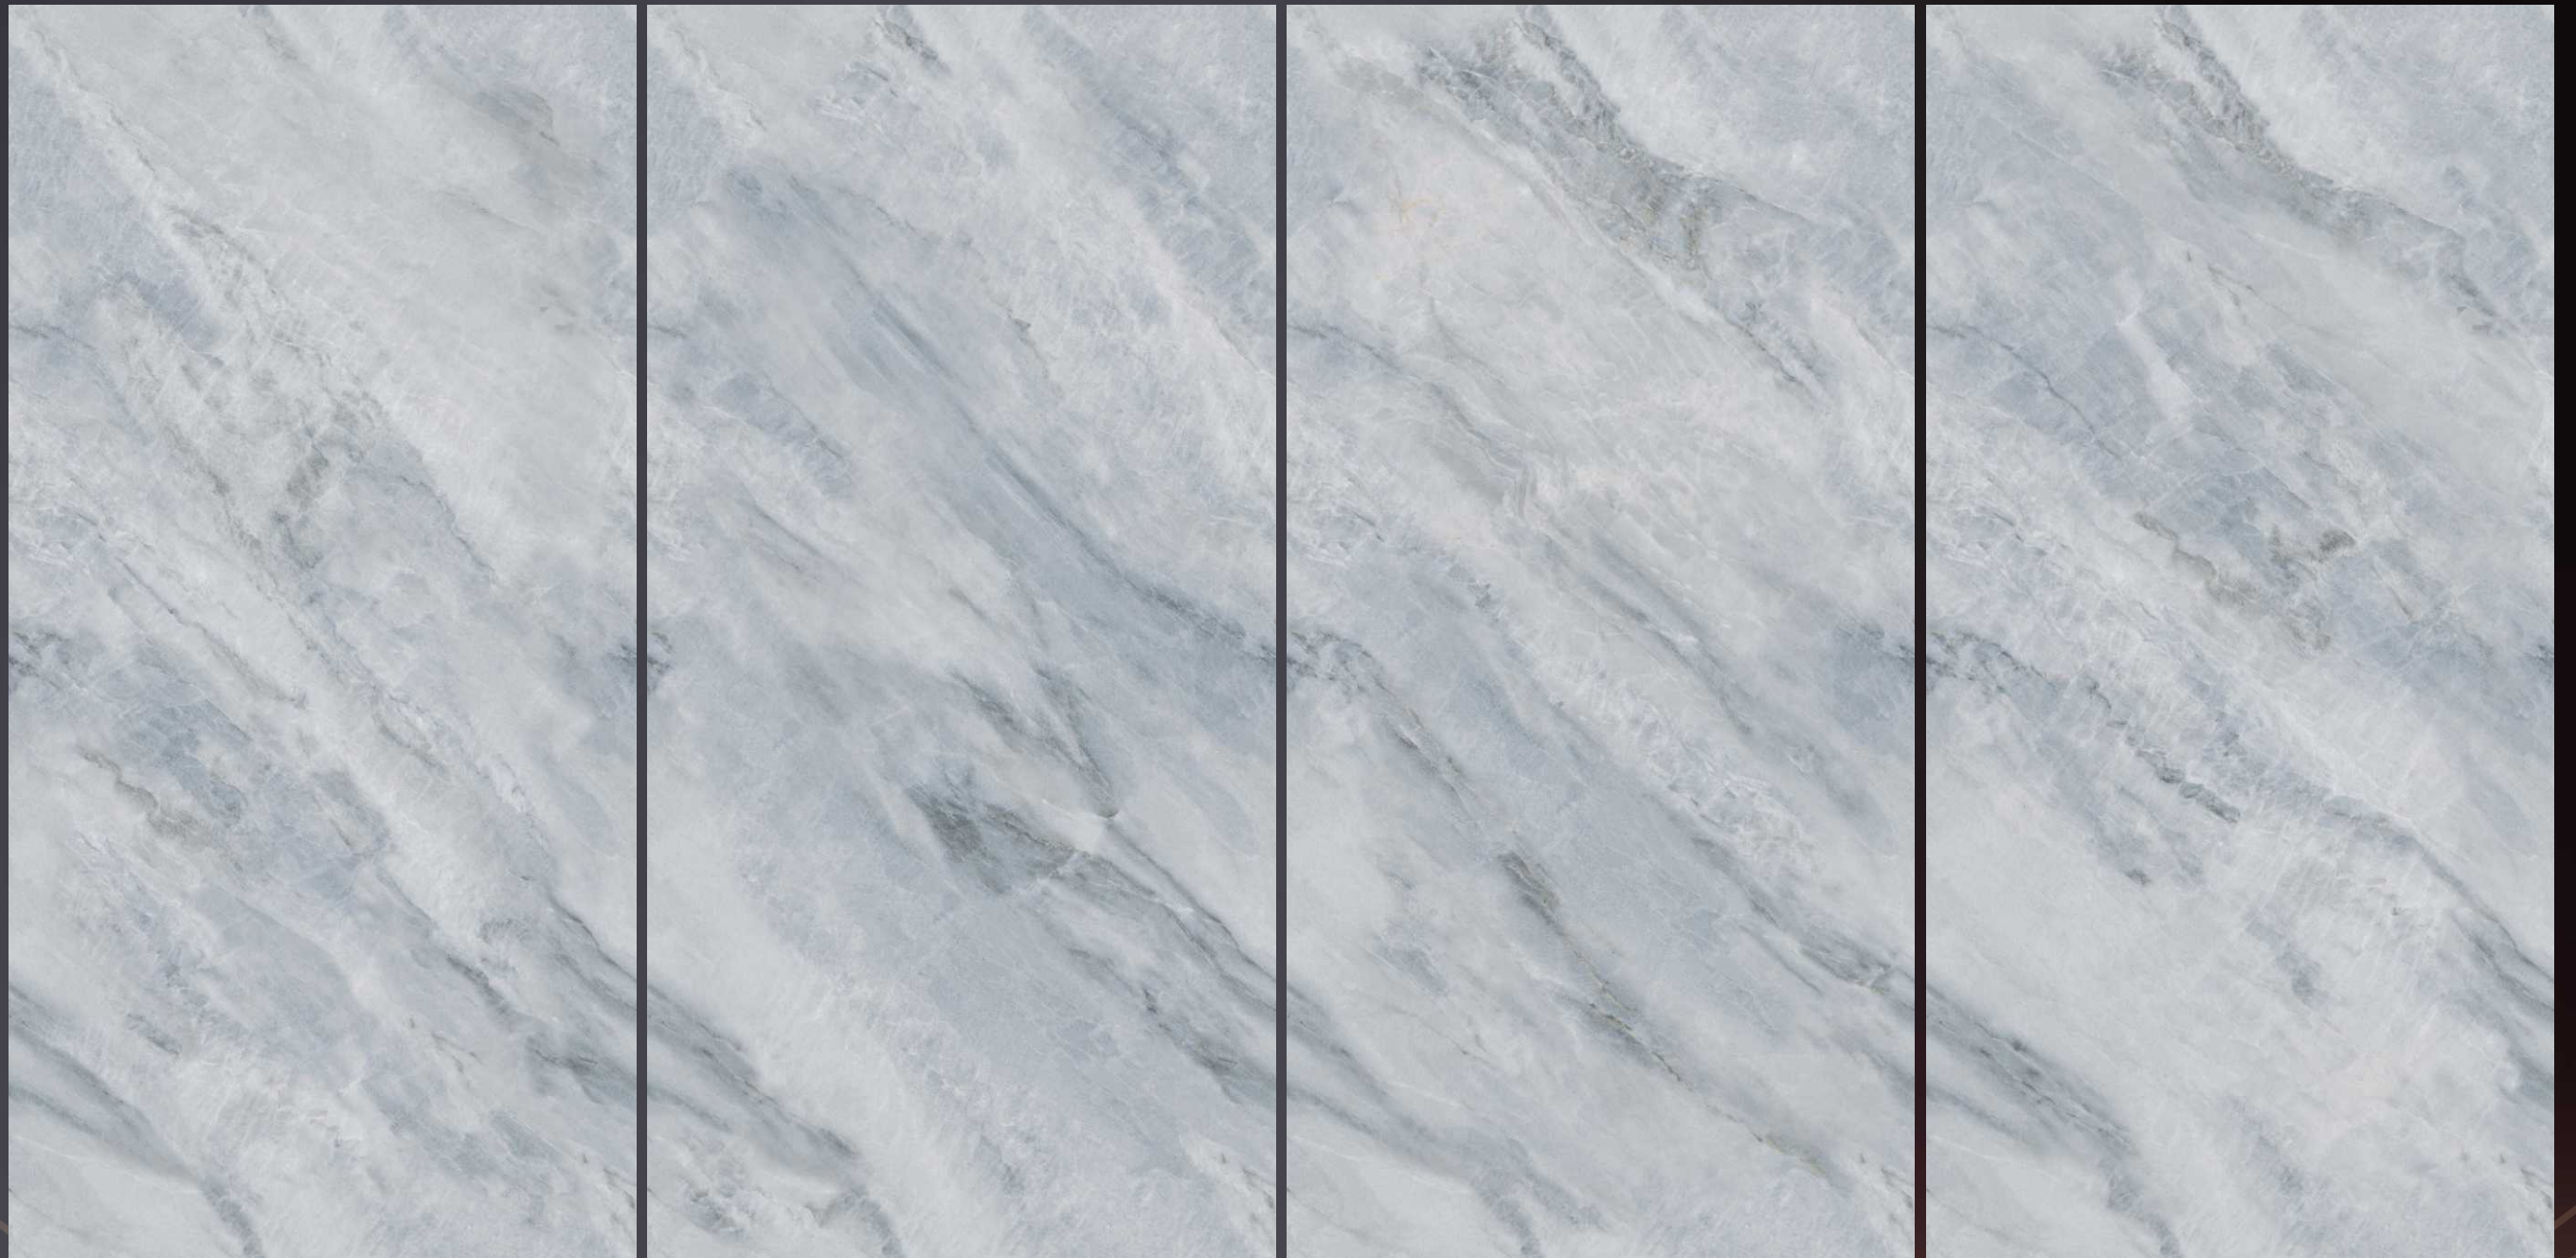

LUXE 800 X
1600 MM
TAREYTON AZUL

BOFFO[®]
— ADORABLE SURFACES —

Finish:
HONED ENDLESS

Random:
4

TAP HERE TO
EXPLORE 360

LUXE TAREYTON AZUL

LUXE 800 X
1600 MM
TAREYTON BIANCO

BOFFO[®]
— ADORABLE SURFACES —