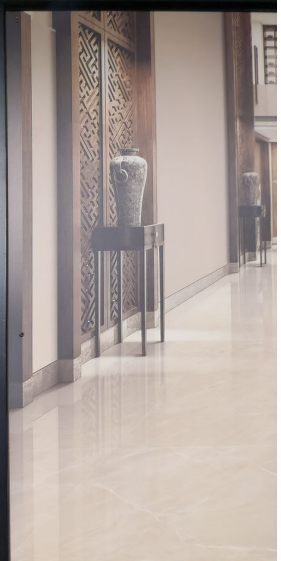

ENDLESS DOVER CREMA
GLOSSY FINISH