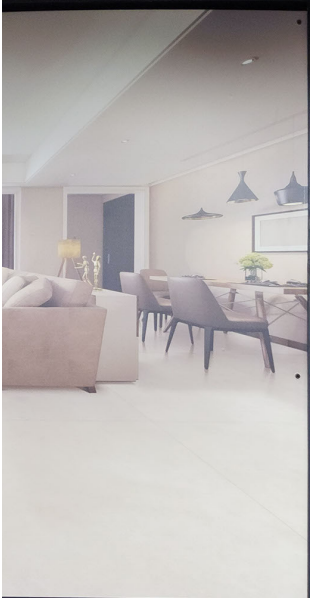

monolith
VOGUEISH SURFACES
1200X1800mm