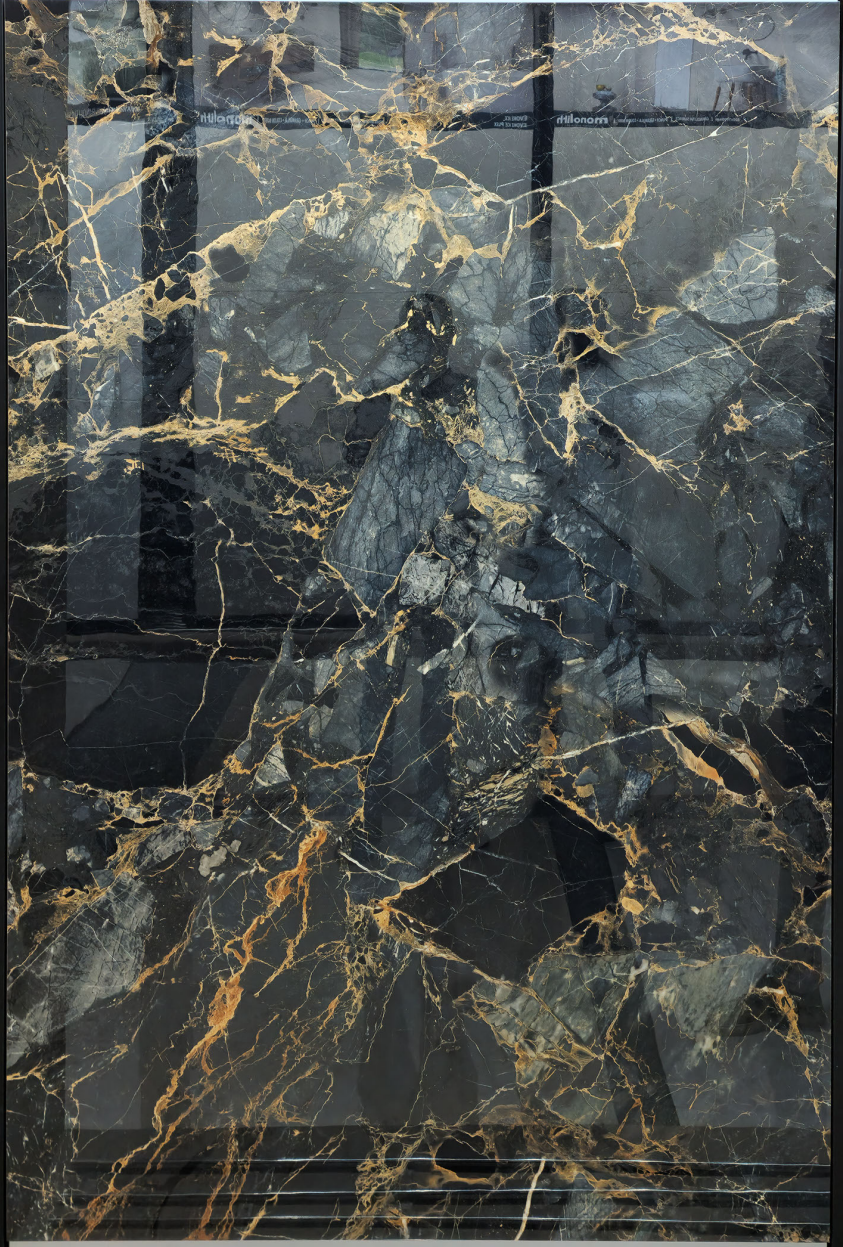

www.monolithsurfaces.com

info@monolithsurfaces.com