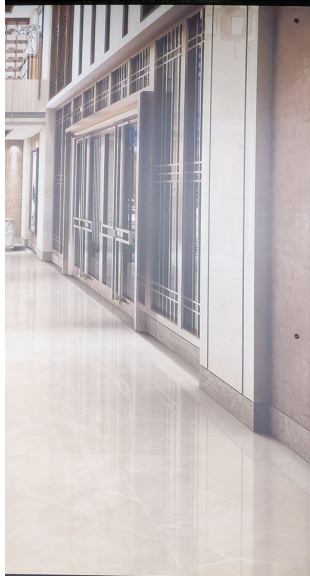

**monolith**  
VOUGHISH SURFACES  
1200x1800mm

**ENDLESS DOVER CREMA**  
GLOSSY FINISH

**monolith**  
VOUGHISH SURFACES  
1200x1800mm

**ENDLESS DOVER TAUPE**  
GLOSSY FINISH

- monolith**  
1200x1800mm
- FEATURES
- Hygienic Surface
  - Impact Resistant
  - Easy to clean
  - Heat Resistant
  - Zero Pmi
  - Scratch Resistant
  - Slip Resistant
- surfaces.com