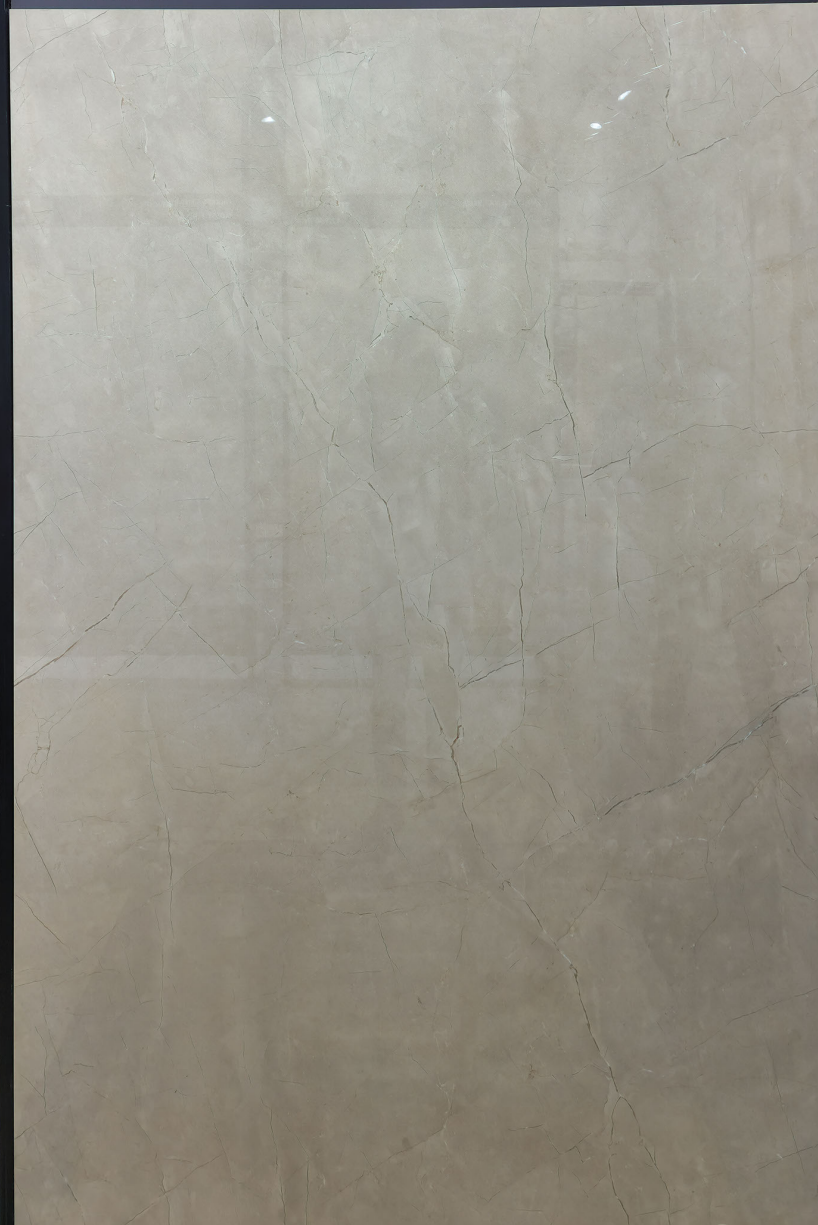

monolith
VOGUEISH SURFACES
1200x1800mm

ENDLESS BURBERRY TAUPE
GLOSSY FINISH

monolith
VOGUEISH SURFACES
1200x1800mm

fo@monolithsurfaces.com

www.monolithsurfaces.com info@monolithsurfaces.com