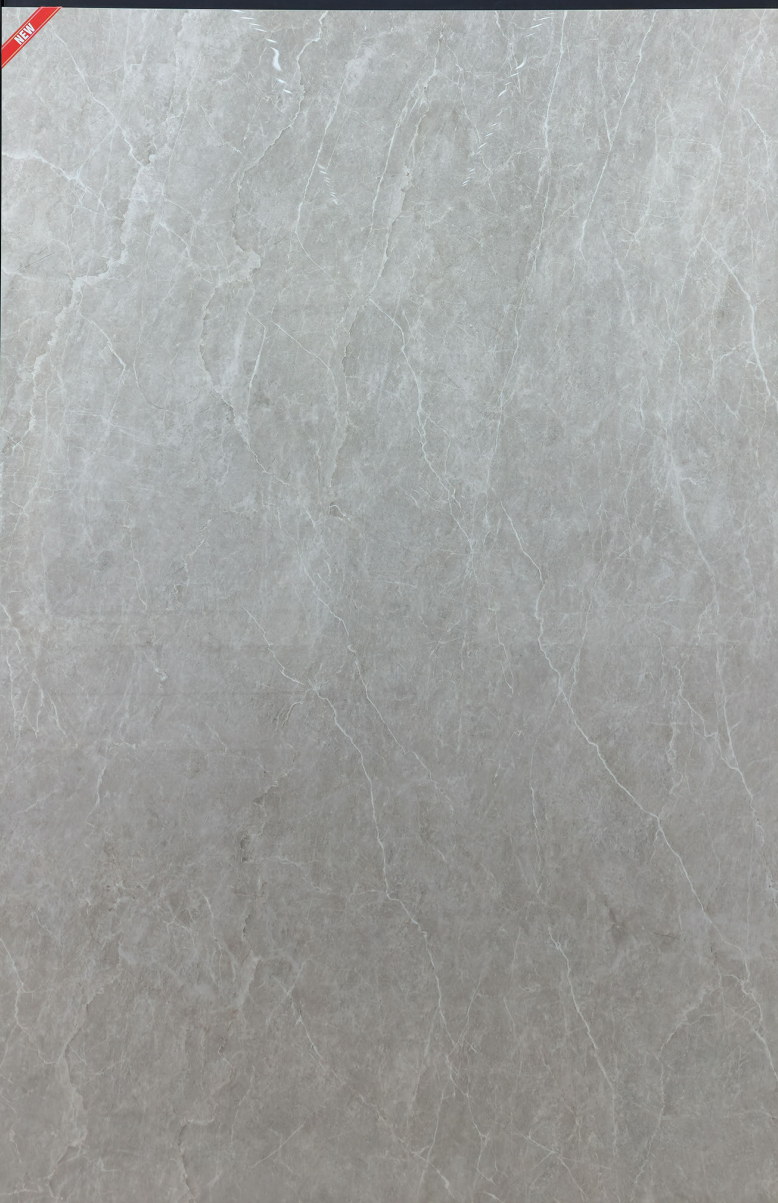

TERIX PEARL
—
GLOSSY FINISH

monolith
VOGUSH SURFACES
1200X1800 mm

www.monolithsurfaces.com

info@monolithsurfaces.com