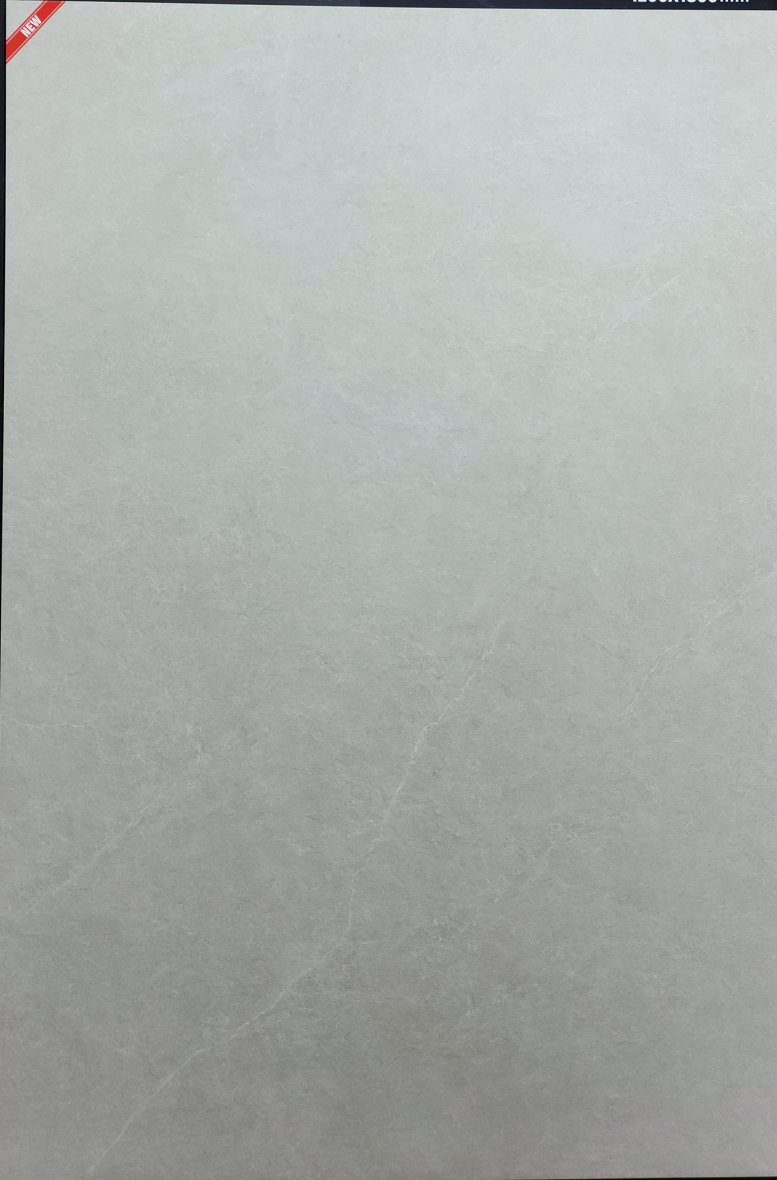

CALYPSO GRIGIO

GRANOLITH SURFACE | COLOUR

[www.monolithsurfaces.com](http://www.monolithsurfaces.com)

STONEAGE WHITE

GRANOLITH SURFACE | COLOURBODY

monolith

VOGUEISH SURFACES

1200X1800mm