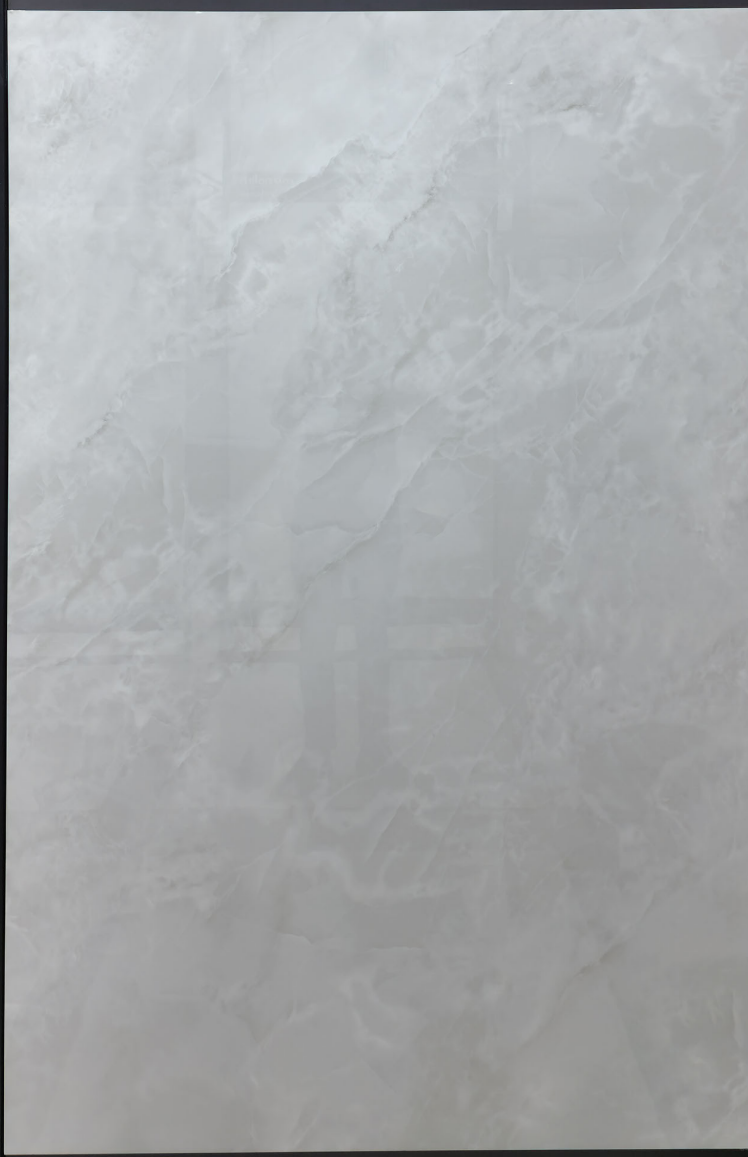

**monolith**  
VOGUEISH SURFACES  
1200x1800mm

[info@monolithsurfaces.com](mailto:info@monolithsurfaces.com)

**LYRIS WHITE**  
GLOSSY FINISH

**monolith**  
VOGUEISH SURFACES  
1200x1800mm

[www.monolithsurfaces.com](http://www.monolithsurfaces.com)