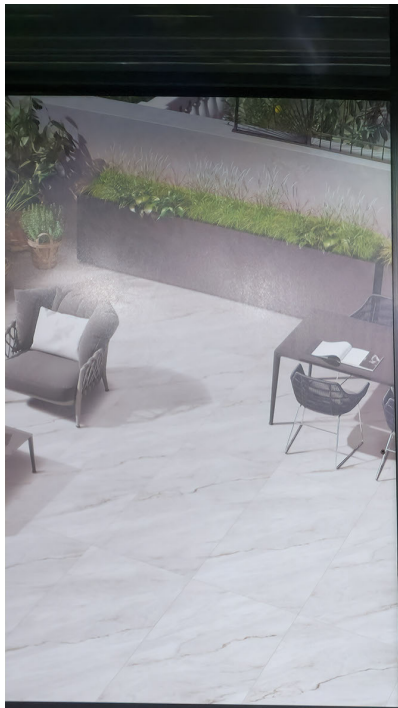

monolith
VOCAL SURFACES

800x1600mm

FEATURES

Hygienic Surface

Impact Resistant

Easy to clean

Heat Resistant

Zero Pvc

Scratch Resistant

Slip Resistant

info@monolithsurfaces.com