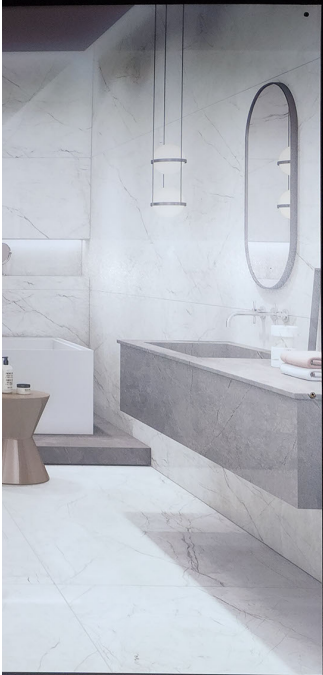

monolith
VOGUE SURFACES

800x1600mm

FEATURES

Hygienic Surface

Impact Resistant

Easy to clean

Heat Resistant

Zero Pvc

Scratch Resistant

Slip Resistant

@monolithsurfaces.com

ENDLESS BELFAST CREMA

GLOSSY FINISH

monolith
VOGUE SURFACES

800x1600mm

FEATURES

Hygienic Surface

Impact Resistant

Easy to clean

Heat Resistant

Zero Pvc

Scratch Resistant

Slip Resistant

www.monolithsurfaces.com

info@monolithsurfaces.com

ENDLESS DOLOMITE

GLOSSY FINISH

FEATURES

Hygienic Surface

Impact Resistant

Easy to clean

Heat Resistant

Zero Pvc

Scratch Resistant

Slip Resistant

www.monolith