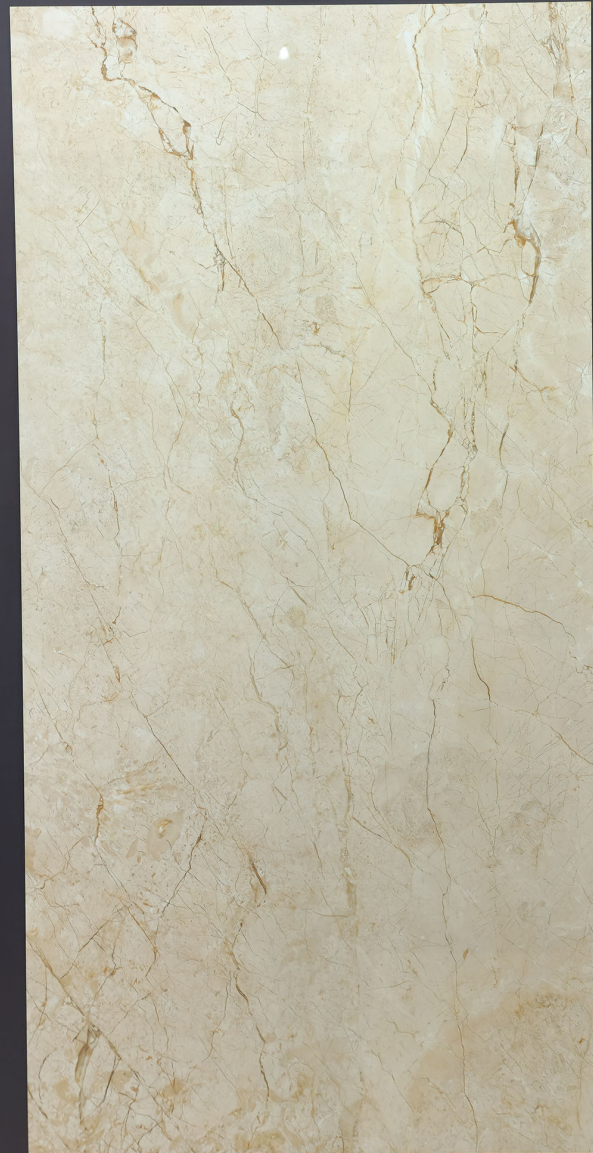

FEATURES

Hygienic Surface

Impact Resistant

Easy to clean

Heat Resistant

Zero Pvc

Scratch Resistant

Slip Resistant

www.monolithsurfaces.com

info@monolithsurfaces.com