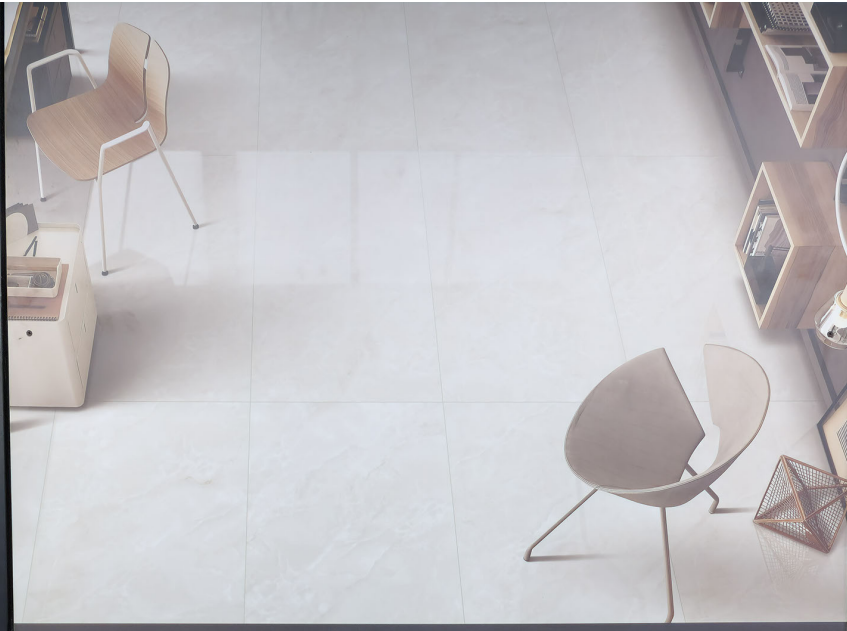

LYRIS WHITE

GLOSSY FINISH

monolith
VOGUSH SURFACES

800x1600mm

FEATURES

Hygienic Surface

Impact Resistant

Easy to clean

Heat Resistant

Zero Pvc

Scratch Resistant

Slip Resistant

www.monolithsurfaces.com

info@monolithsurfaces.com