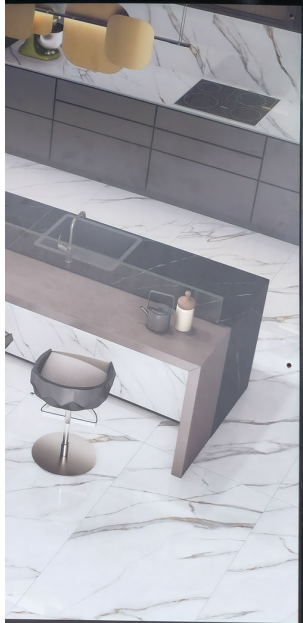

monolith
VOGUSH SURFACES

800x1600mm

FEATURES

Hygienic Surface

Impact Resistant

Easy to clean

Heat Resistant

Zero Pvc

Scratch Resistant

Slip Resistant

@monolithsurfaces.com

CALACATTA GOLD

PORSE FINISH

www.monolithsurfaces.com

monolith
VOGUSH SURFACES

800x1600mm

FEATURES

Hygienic Surface

Impact Resistant

Easy to clean

Heat Resistant

Zero Pvc

Scratch Resistant

Slip Resistant

info@monolithsurfaces.com