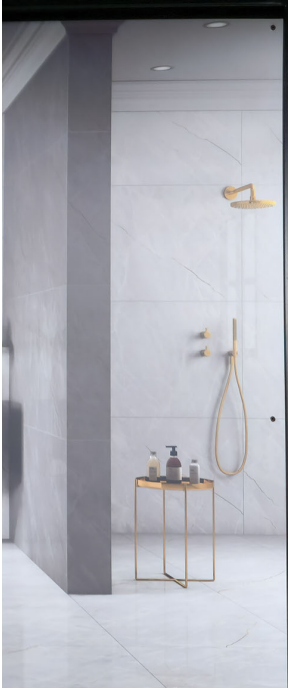

Easy to clean

Heat Resistant

Zero Pvc

Scratch Resistant

Slip Resistant

[www.monolithsurfaces.com](http://www.monolithsurfaces.com)

**monolith**  
VOGUEISH SURFACES

800x1600mm