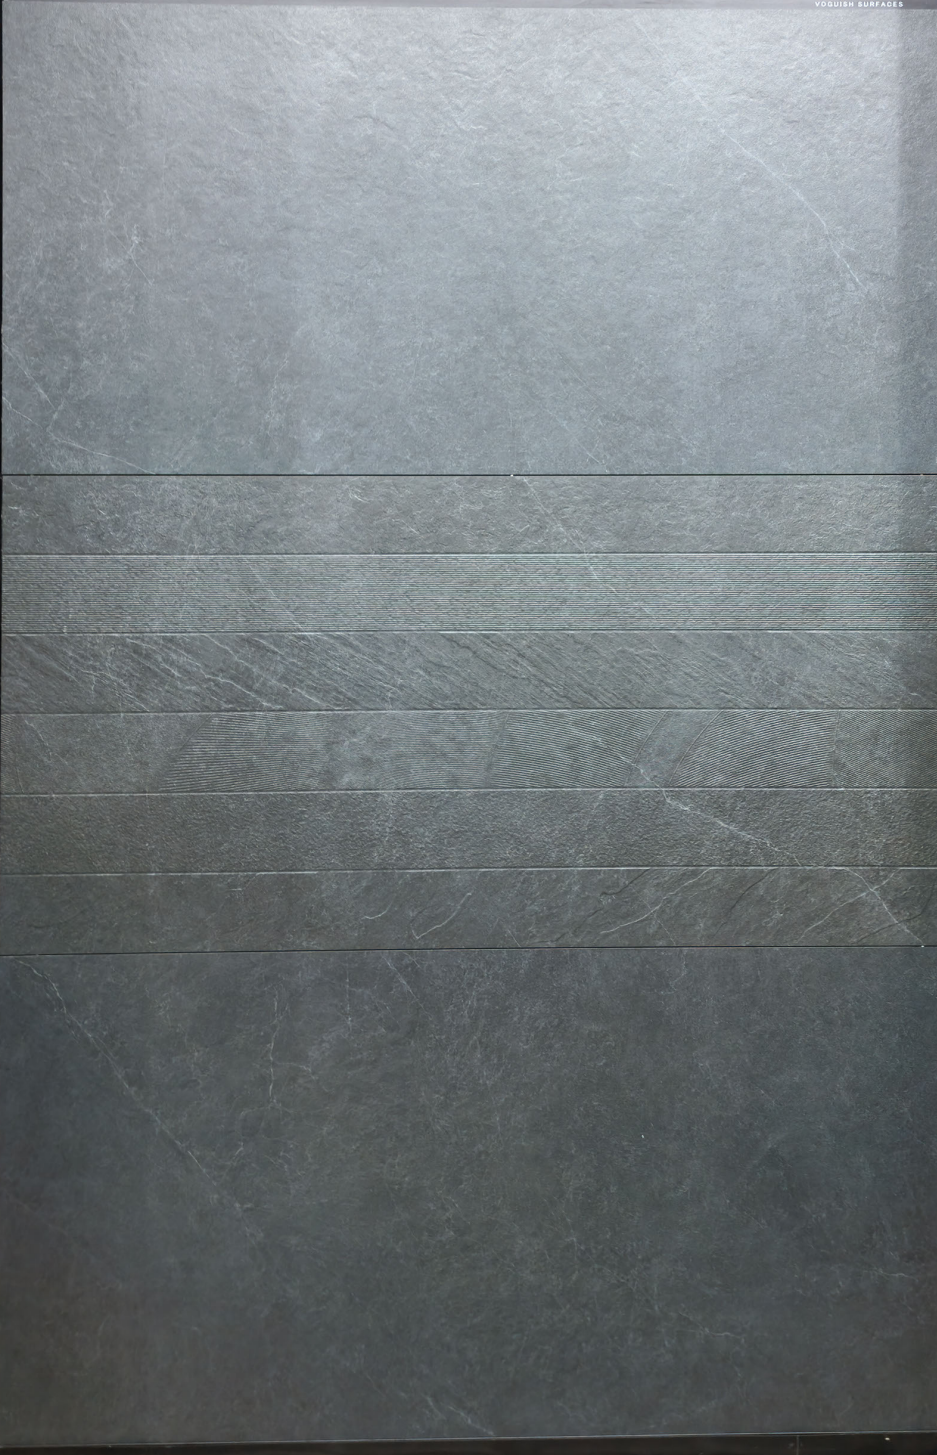

STONEAGE NERO
STONEAGE NERO PLEX

800x1600mm | GRANOLITH SURFACE | PUNCH + GRANULA + COLOR BODY | **monolith**
YOGUISH SURFACES

STON
STON