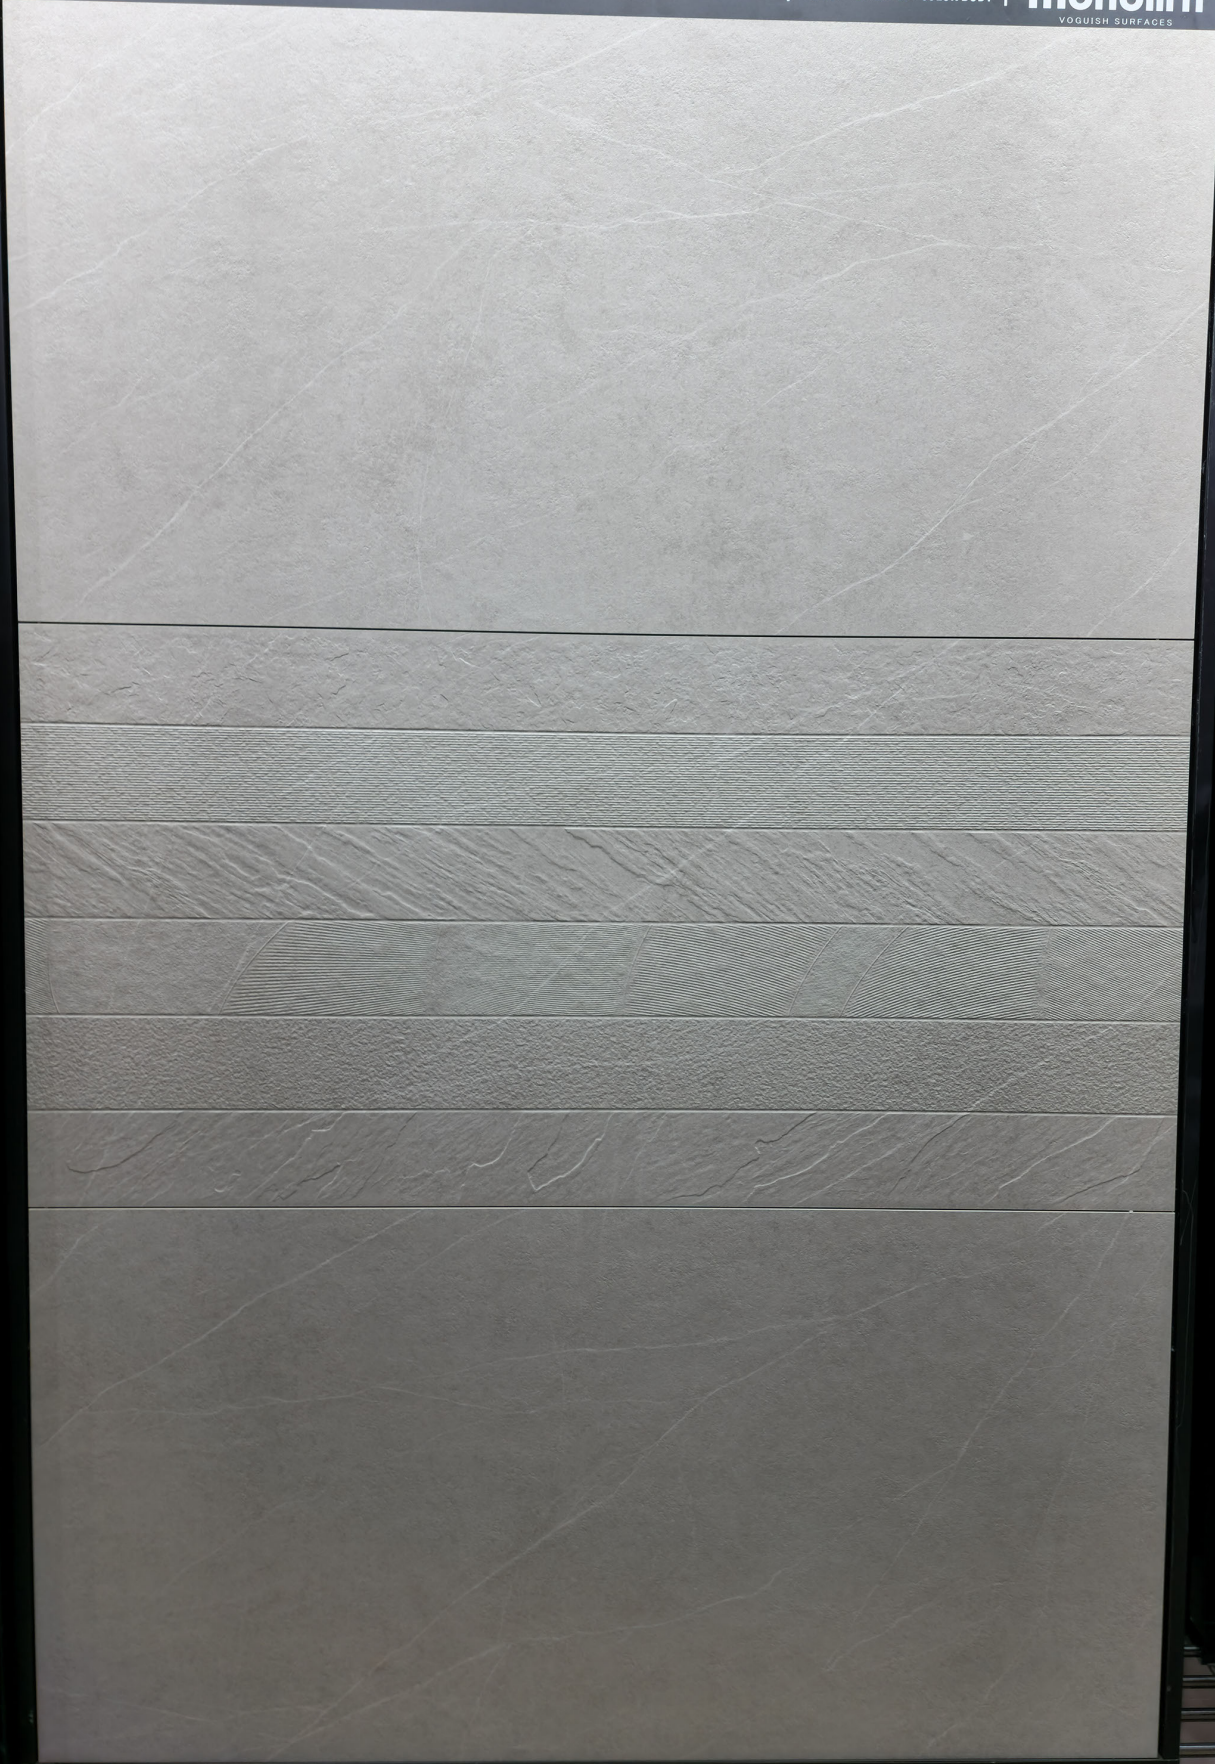

EVOKE ICE
EVOKE ICE PLEX

800x1600mm | GRANOLITH SURFACE | PUNCH + GRANULA + COLOR BODY |

monolith
VOGUSH SURFACES