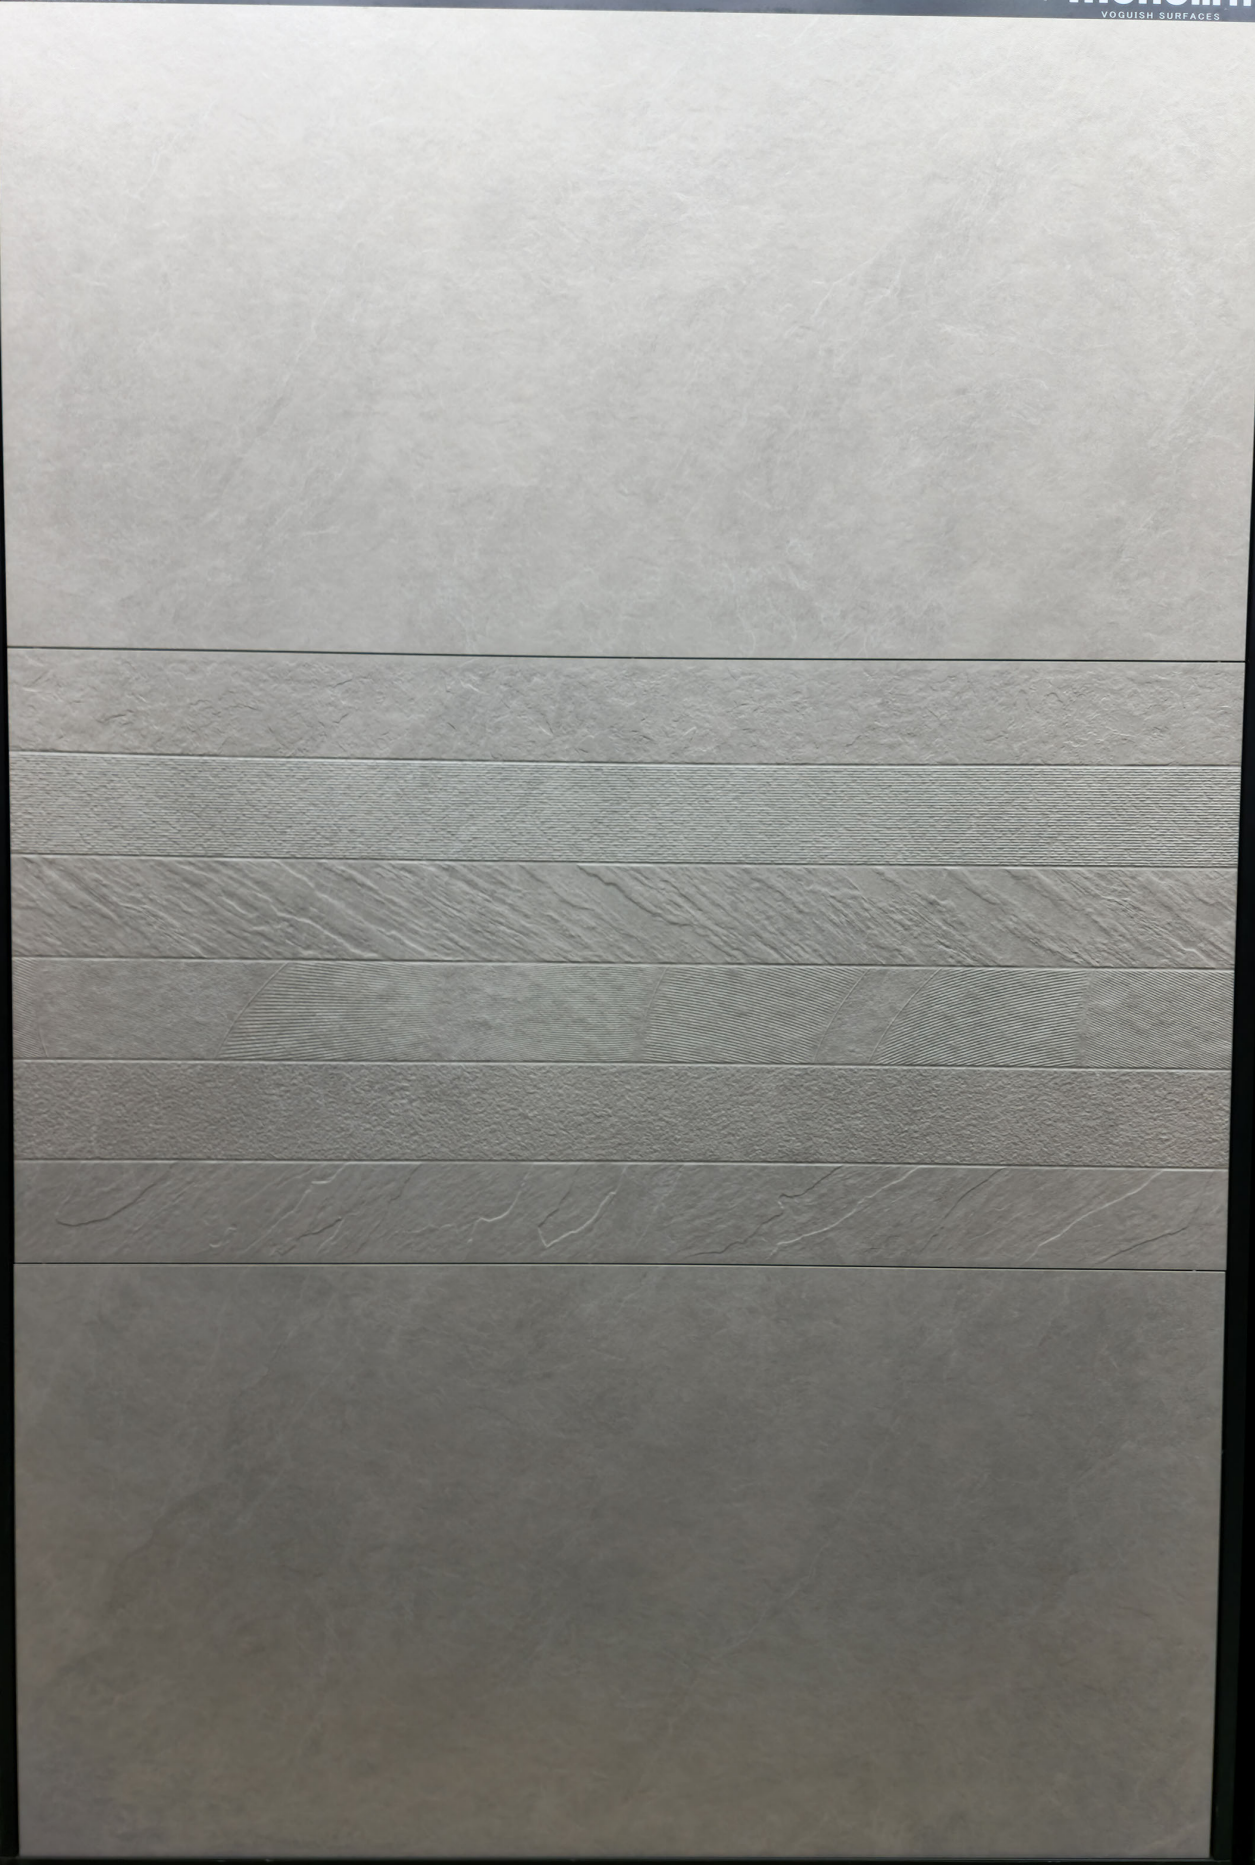

RUNO WHITE
RUNO WHITE PLEX

800x1600mm | GRANOLITH SURFACE | PUNCH + GRANULA + COLOR BODY

monolith
VOGUEISH SURFACES

800

800x1600