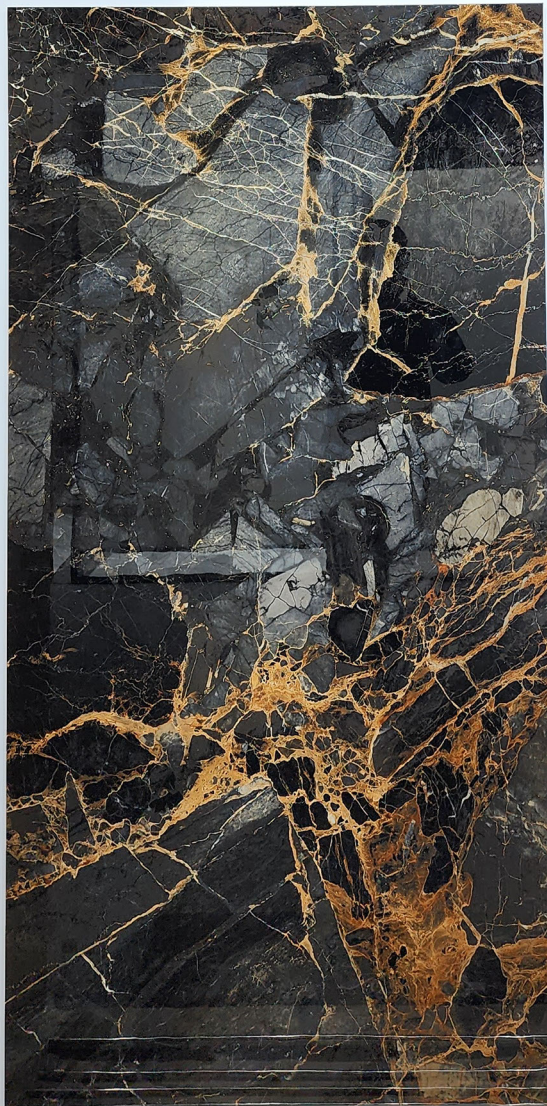

HIGH GLOSS FINISH EXOTIC

**monolith**  
VOGUE SURFACES

800x1600mm

FEATURES

Hygienic Surface

Impact  
Resistant

Easy to clean

Heat Resistant