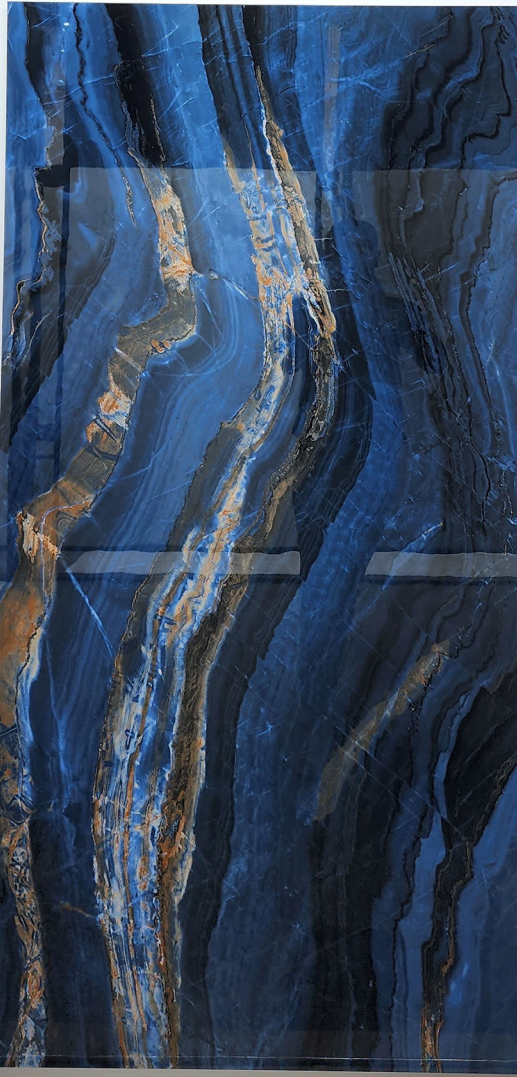

Slip Resistant

[www.monolithsurfaces.com](http://www.monolithsurfaces.com)

[info@monolithsurfaces.com](mailto:info@monolithsurfaces.com)

MARMI BLUE

HIGH GLOSS FINISH EXOTIC

monolith  
POURISH SURFACES

800x1600mm