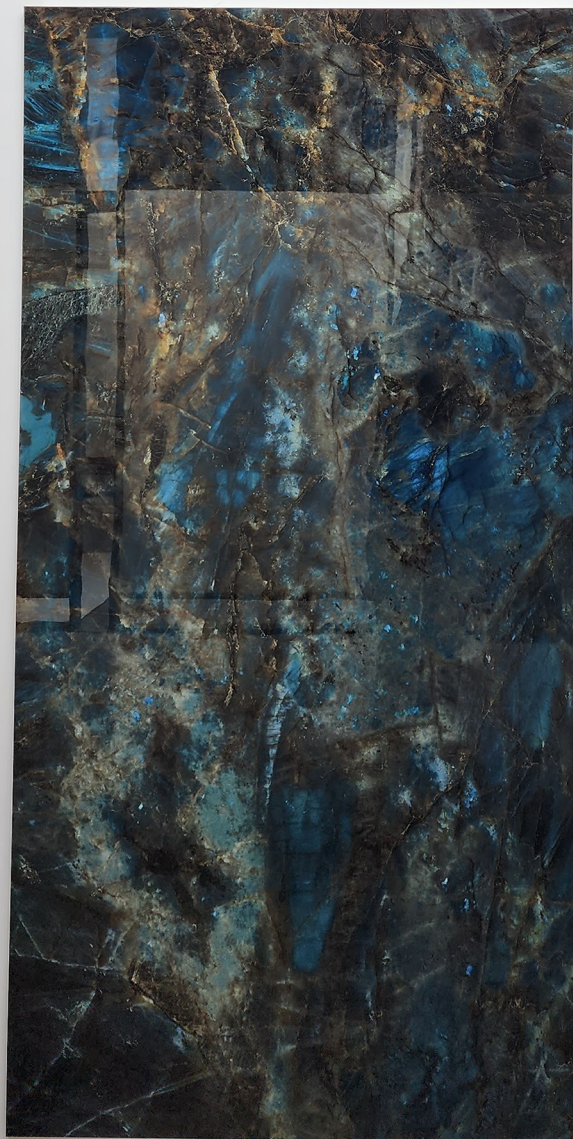

FEATURES

Hygienic Surface

Impact Resistant

Easy to clean

Heat Resistant

Zero Pvc

Scratch Resistant

Slip Resistant

monolith
VOGUE SURFACES

800x1600mm

FEATURES

Hygienic Surface

Impact Resistant

Easy to clean

Heat Resistant

Zero Pvc

Scratch Resistant

Slip Resistant

monolithsurfaces.com

www.monolithsurfaces.com

info@monolithsurfaces.com