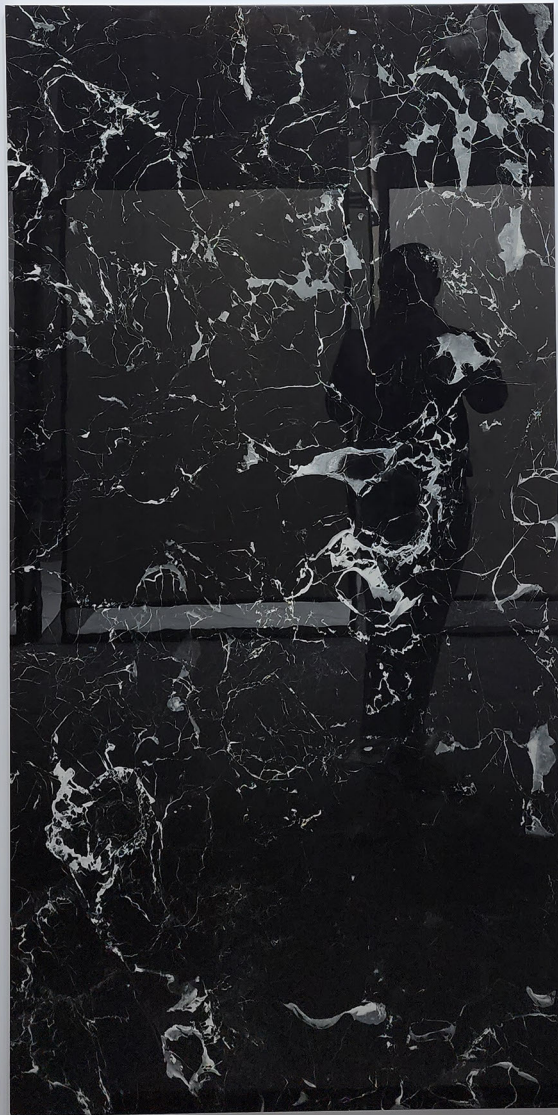

[info@monolithsurfaces.com](mailto:info@monolithsurfaces.com)

HARMONY SILVER

HIGH GLOSS FINISH **BLACK PEARL**

**monolith**  
VOGUE SURFACES

800x1600mm

FEATURES

Hygienic Surface

Impact  
Resistant