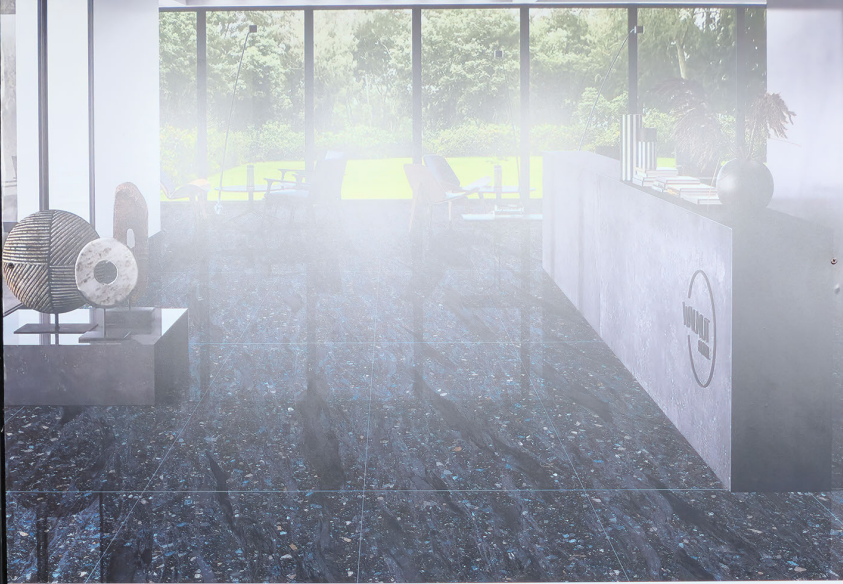

ENDLESS EPOQUE BLACK

HIGH GLOSS FINISH

monolith
VOGUE SURFACES

800X1600mm