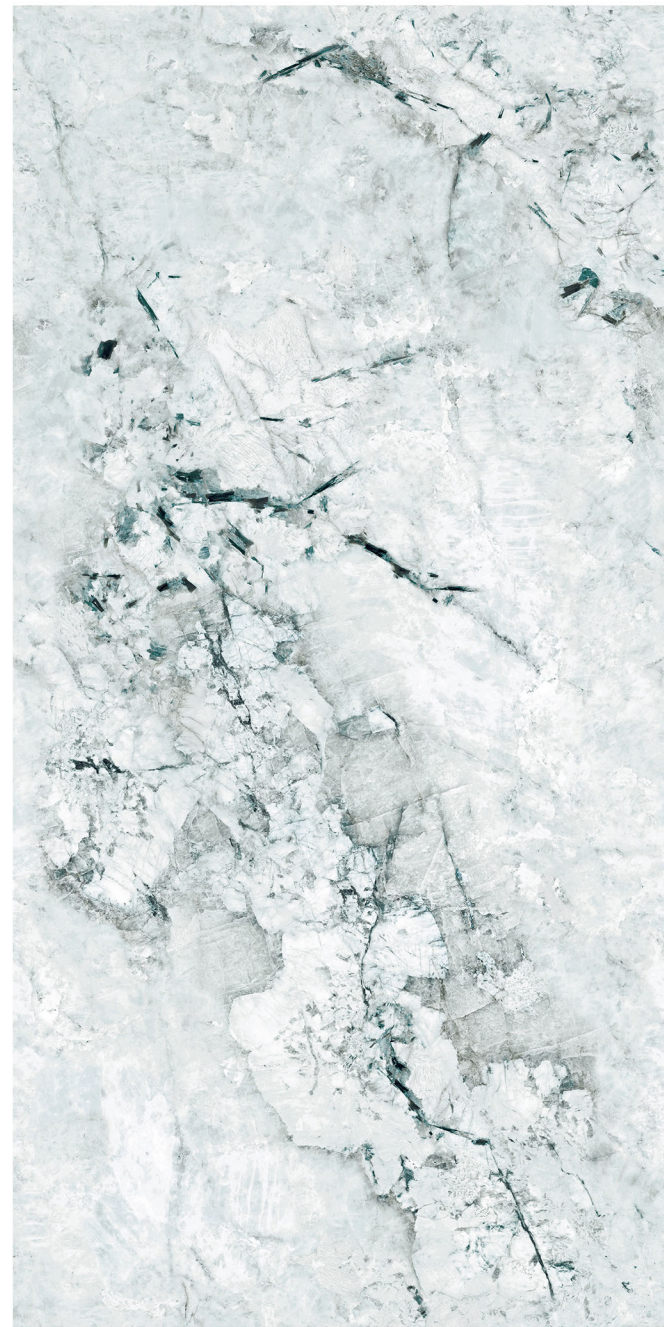

Finishes: Glossy | Carving

ENDLESS OMICRON CREMA

SIZE 800x1600mm
THICKNESS 9mm

RANDOM 4 FACES

Finish: Glossy

Floor
ENDLESSOMICRONAQUA
Glossy
80x160cm

ENDLESSOMICRONAQUA

Finish: Glossy