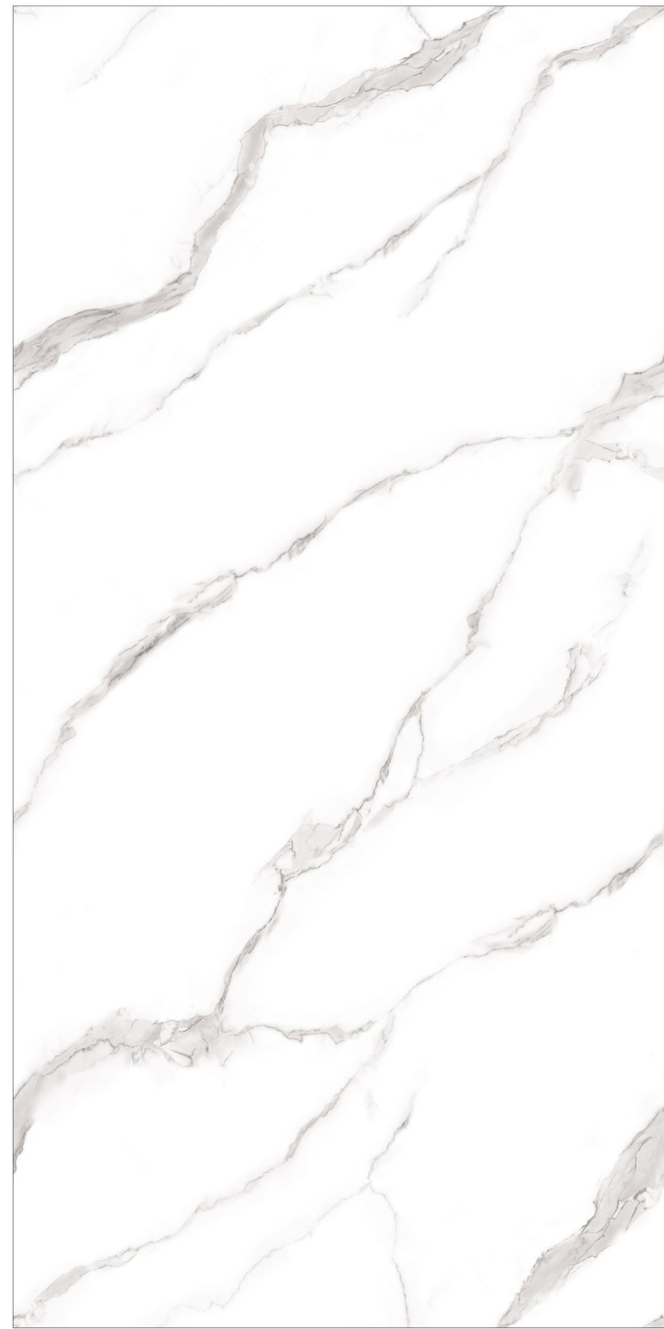

Finishes: Super White Glossy | Carving

Floor
STATUARIO BERLIN
Super white Glossy
80x160cm

monolith
VOGUEISH SURFACES

Wall & Floor
ENDLESS STATUARIO ANTICO
Super white Glossy
80x160cm

ENDLESS STATUARIO ANTICO