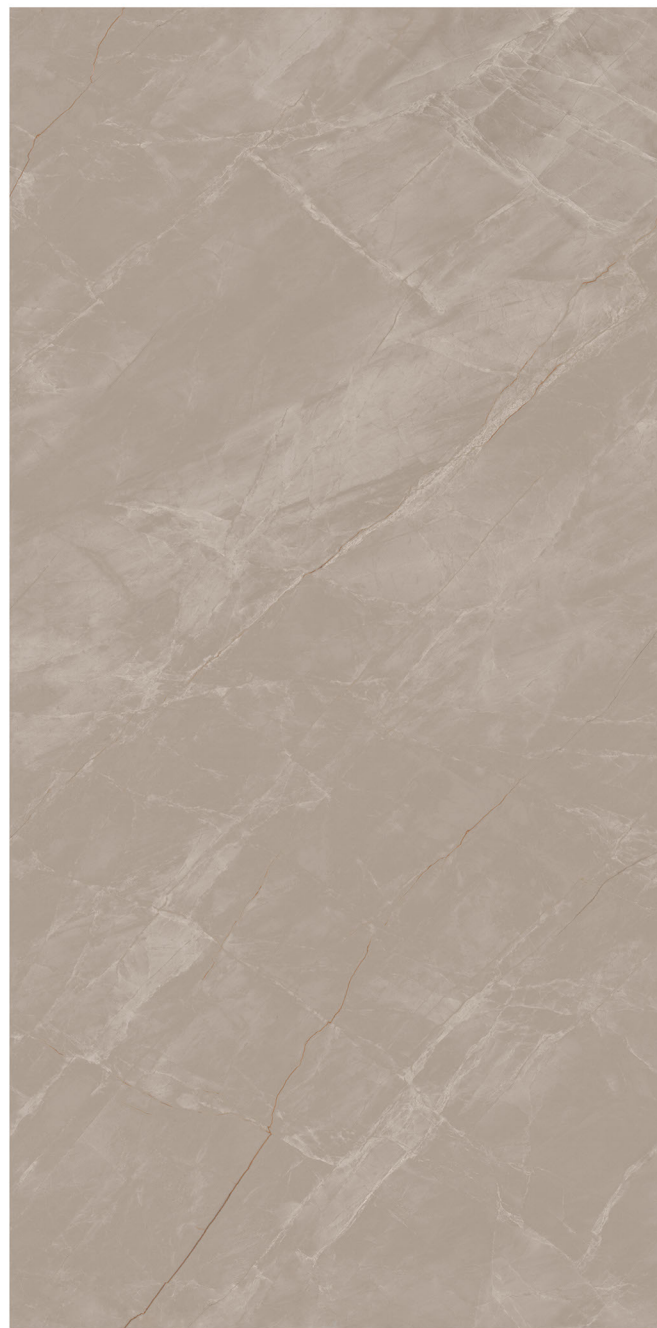

Finishes: Glossy | Porse

Floor
ENDLESS DOVER TAUPE
Glossy
800x1600mm

ENDLESS DOVER CREMA

SIZE 800x1600mm
THICKNESS 9mm

RANDOM 4 FACES

Finishes: Glossy | Carving | Porse

ENDLESS DOVER TAUPE

SIZE 800x1600mm
THICKNESS 9mm