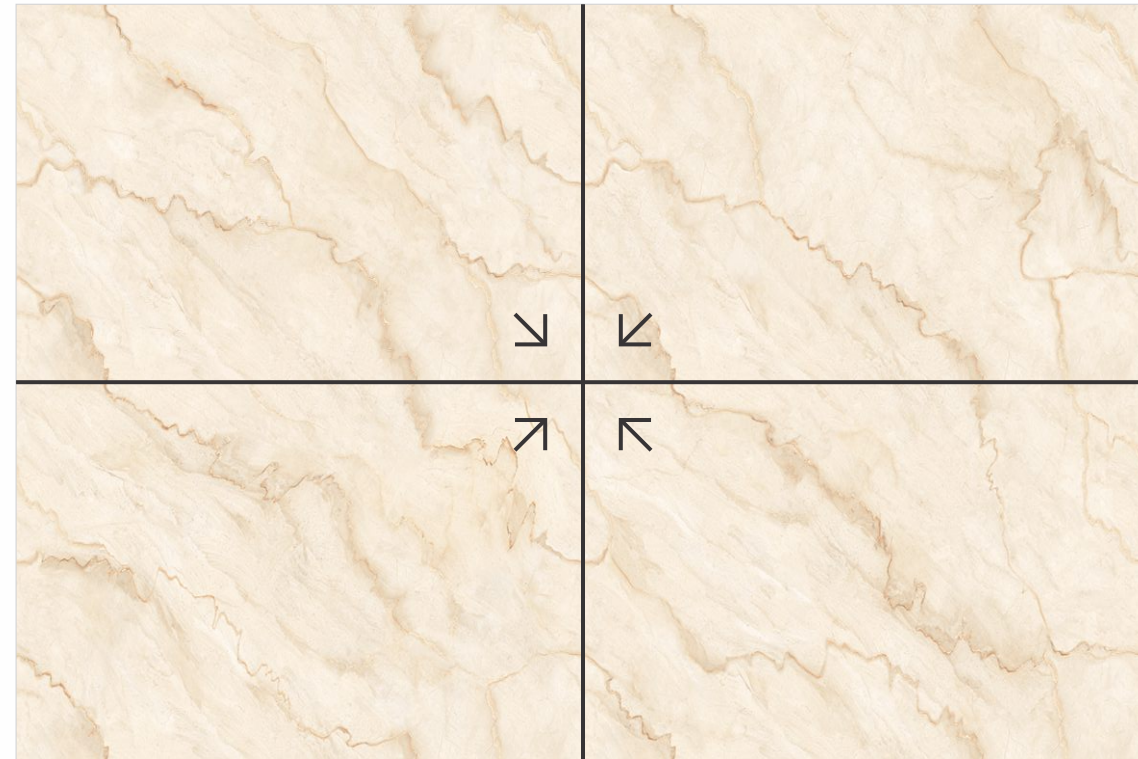

Endless Polaris Crema

1200x1800mm

Body Type_Ivory | Surface_Carving

→← 15mm_thickness

Endless Faces - 3

Endless Polaris Crema

Size_1200x1800mm | Body Type_Ivory | Surface_Carving

monolith
VOGUSH SURFACES