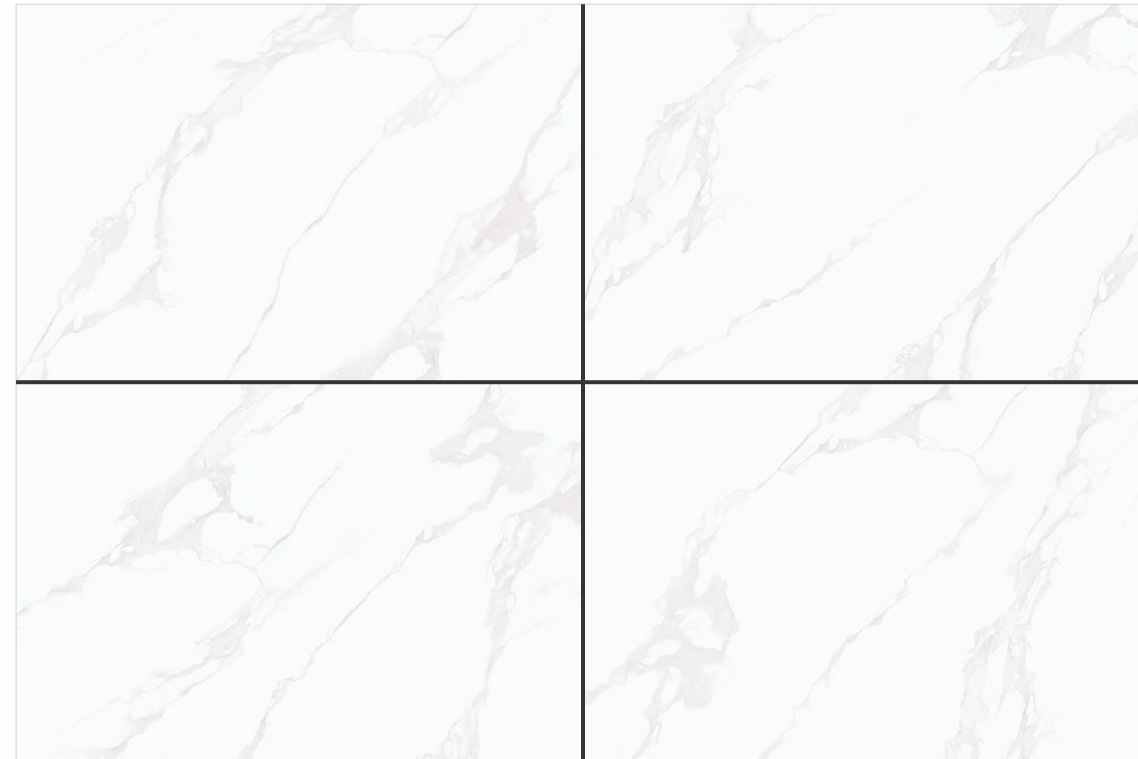

**Endless
Calacatta Belgia**

1200x1800mm

Body Type_White | Surface_Glossy

→ ← **15mm**_thickness

Endless Faces - 4

Endless Calacatta Belgia

Size_1200x1800mm | Body Type_White | Surface_Glossy

monolith
VOGUSH SURFACES