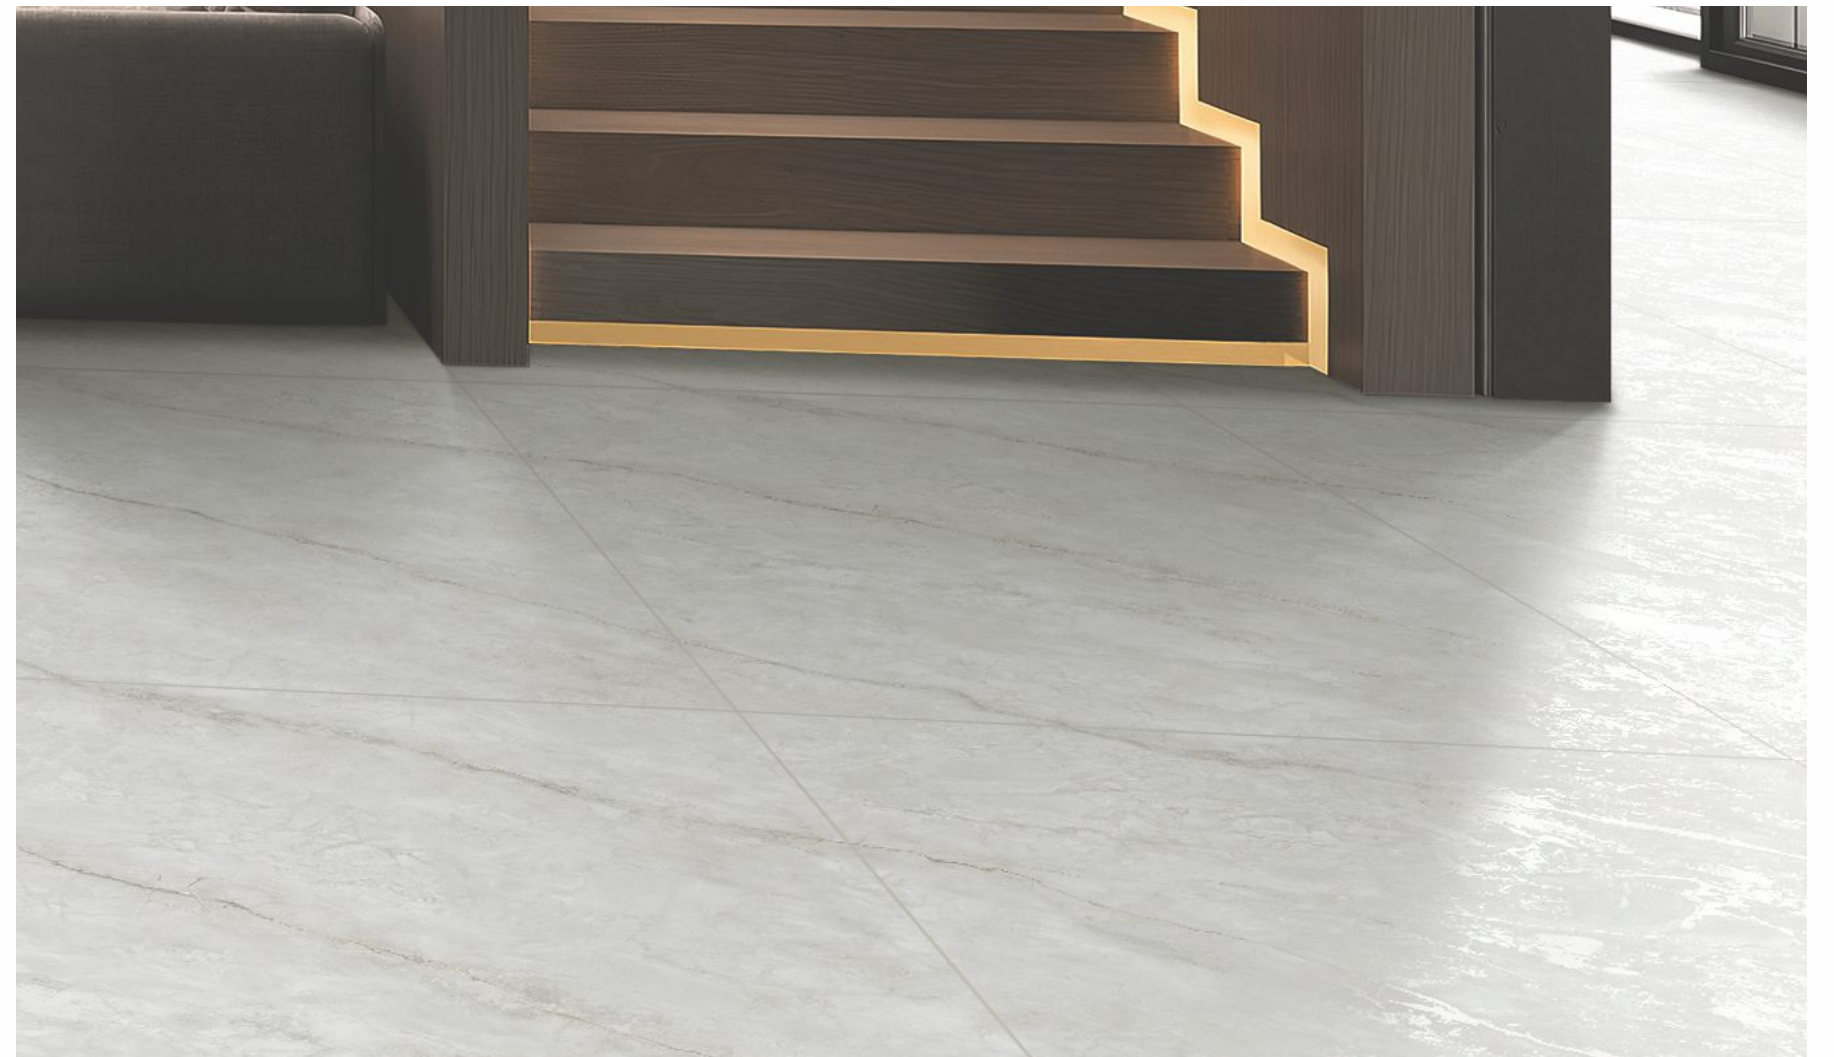

**Endless
Prisma White**

1200x1800mm

Body Type_White | Surface_Carving

→ ← **15mm**_thickness

Endless Faces - 4