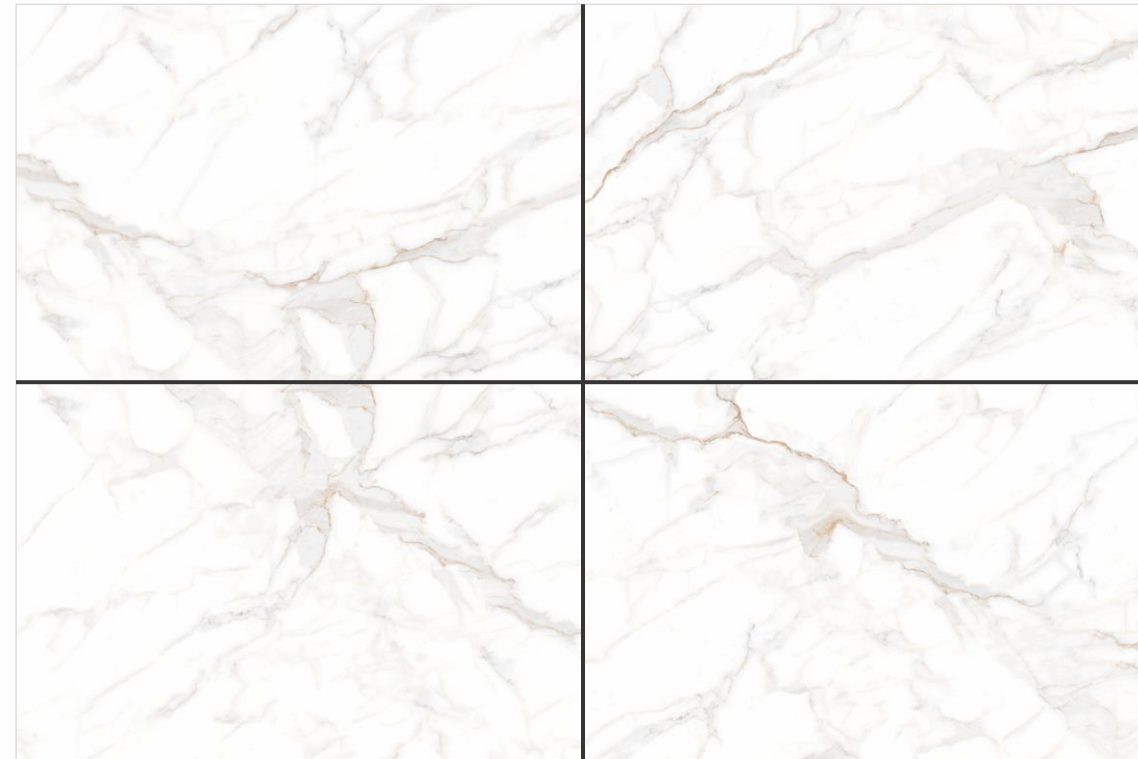

**Calacatta
Averio**

1200x1800mm

Body Type_White | Surface_Glossy

→|← 15mm_thickness

Random Faces - 4