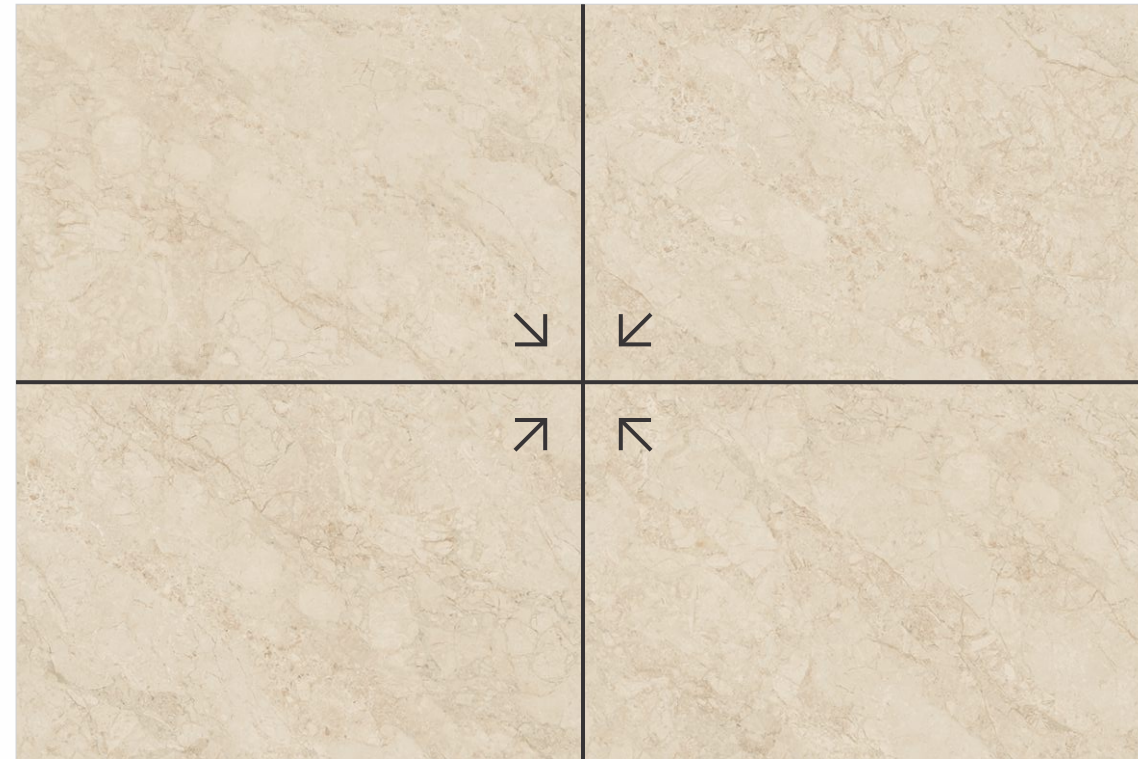

Endless Dazzle Crema

1200x1800mm

Body Type_Ivory | Surface_Carving

→← 15mm_thickness

Endless Faces - 4

Endless Dazzle Crema

Size_1200x1800mm | Body Type_Ivory | Surface_Carving

monolith
VOGUSH SURFACES