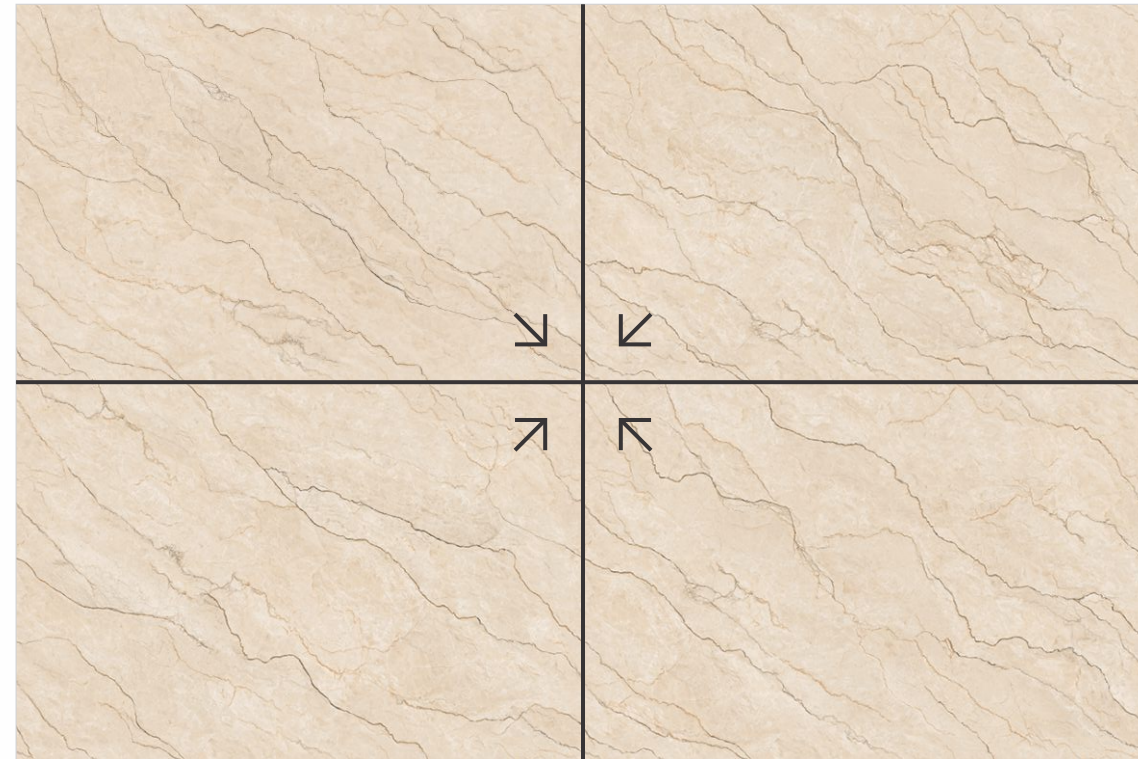

Endless Nordic Beige

1200x1800mm

Body Type_Ivory | Surface_Carving

→← 15mm_thickness

Endless Faces - 4

Endless Nordic Beige

Size_1200x1800mm | Body Type_Ivory | Surface_Carving

monolith
VOGUSH SURFACES