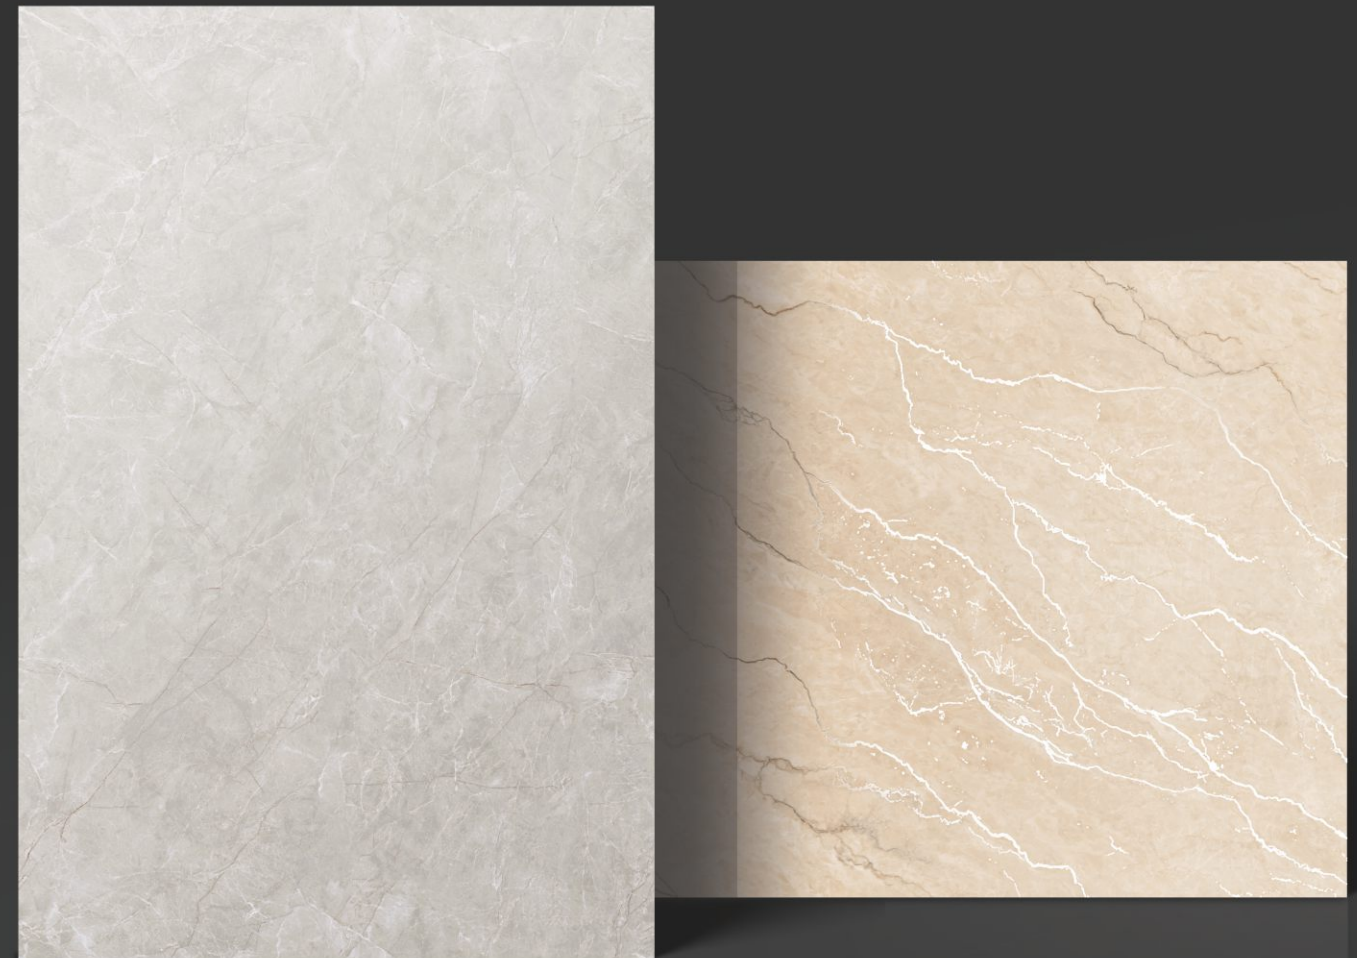

monolith
VOGUISH SURFACES

SURFACE

S A G A

Surfaces crafted to perfect the ambiance exude panache through and through, and with surface options in Gloss and Rustic, you cannot go wrong! Diving further into these surface options, our glossy surfaces are flawless creations, reflecting a sense of royalty from all angles, adorning your decor with a unique impression.

Our Rustic surface is no less. This surface will add a retro timelessness to your decor, inspiring you to a trip down memory lane. And with the rustic surface comes the magnificent finish of matt, adding to your decor with a confident feature of high grip, giving you the freedom to step courageously.

DESIGN
THAT LEAVES AN IMPACT