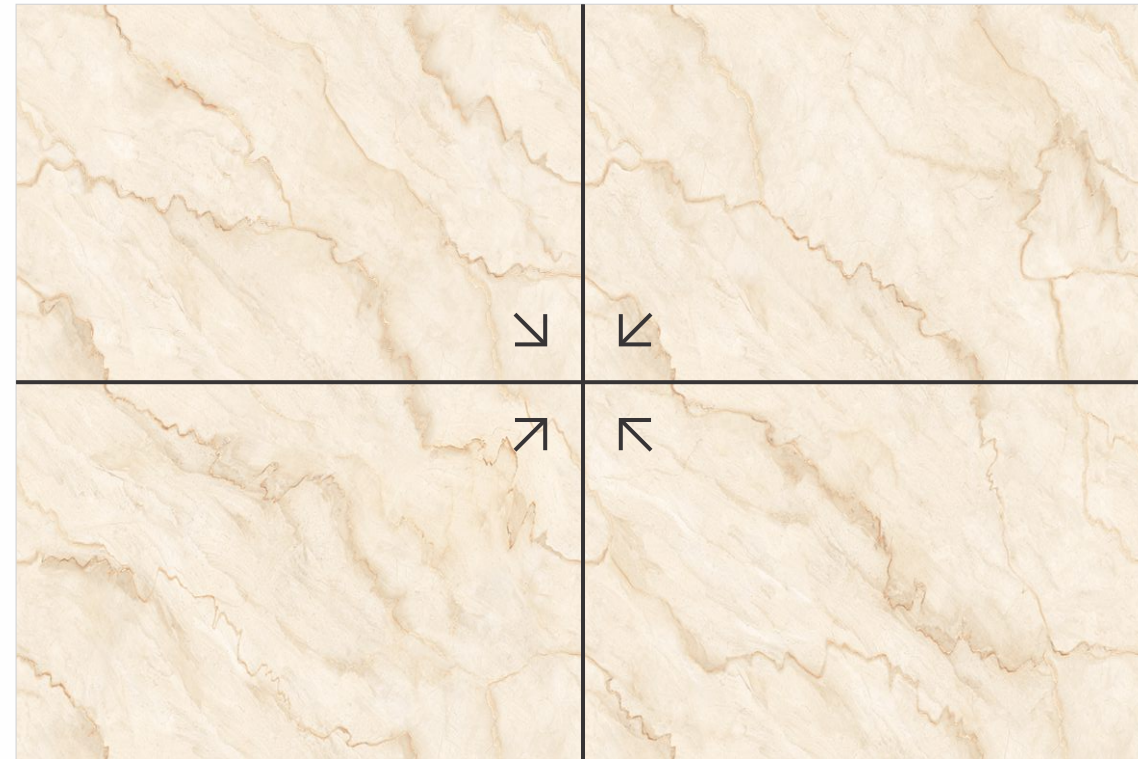

→|← **15mm_thickness**

Endless Faces - 3

Endless Helga Crema

Size_1200x1800mm | Body Type_Ivory | Surface_Glossy

monolith
VOGUSH SURFACES

Endless Nordic Beige

1200x1800mm

Body Type_Ivory | Surface_Glossy