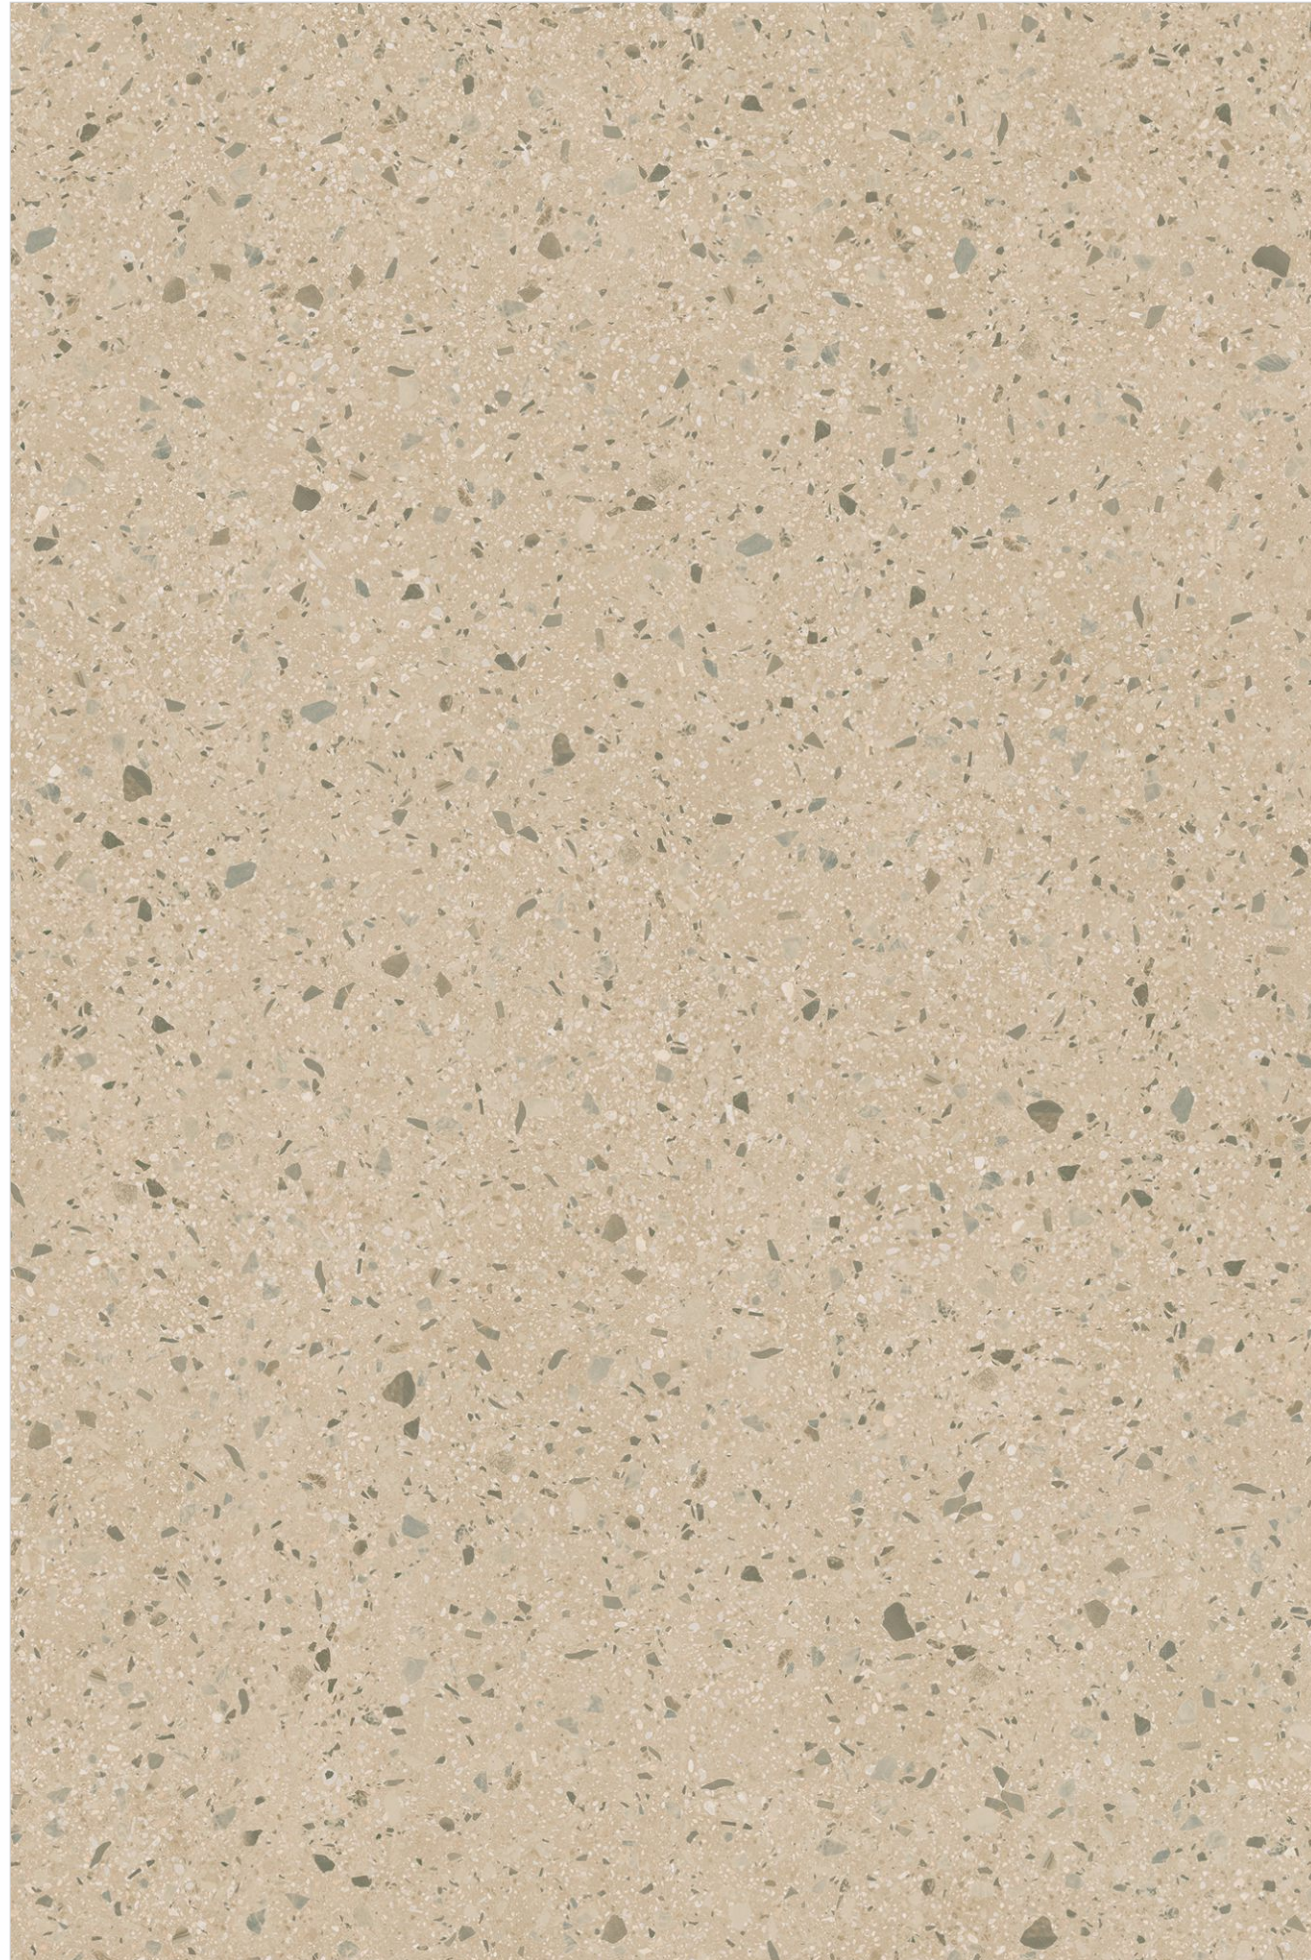

**Endless
Nicole Beige**

1200x1800mm

Body Type_Ivory | Surface_Carving

→|← **15mm**_thickness

Endless Faces - 4

Endless Nicole Beige

Size_1200x1800mm | Body Type_Ivory | Surface_Carving

monolith
VOGUSH SURFACES