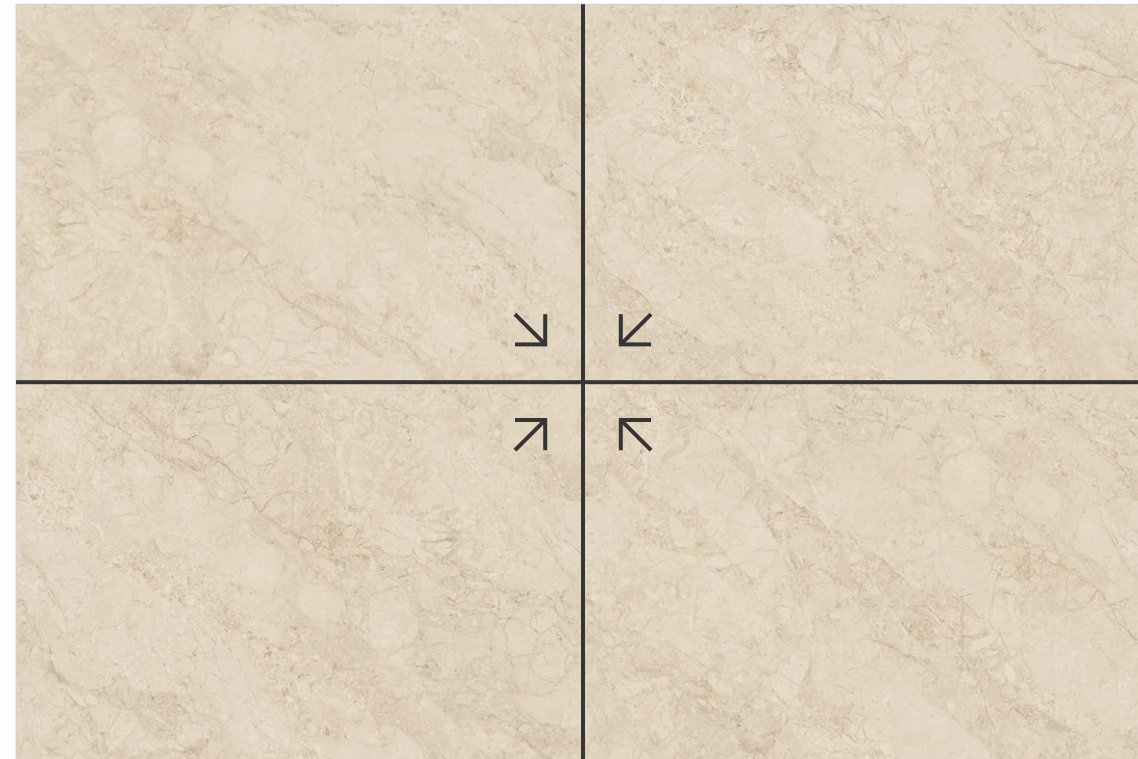

→← **15mm_thickness**

Endless Faces - 2

Endless Travertine Beige

Size_1200x1800mm | Body Type_Ivory | Surface_Glossy

monolith
VOGUSH SURFACES

**Endless
Nicole Beige**

1200x1800mm

Body Type_Ivory | Surface_Glossy