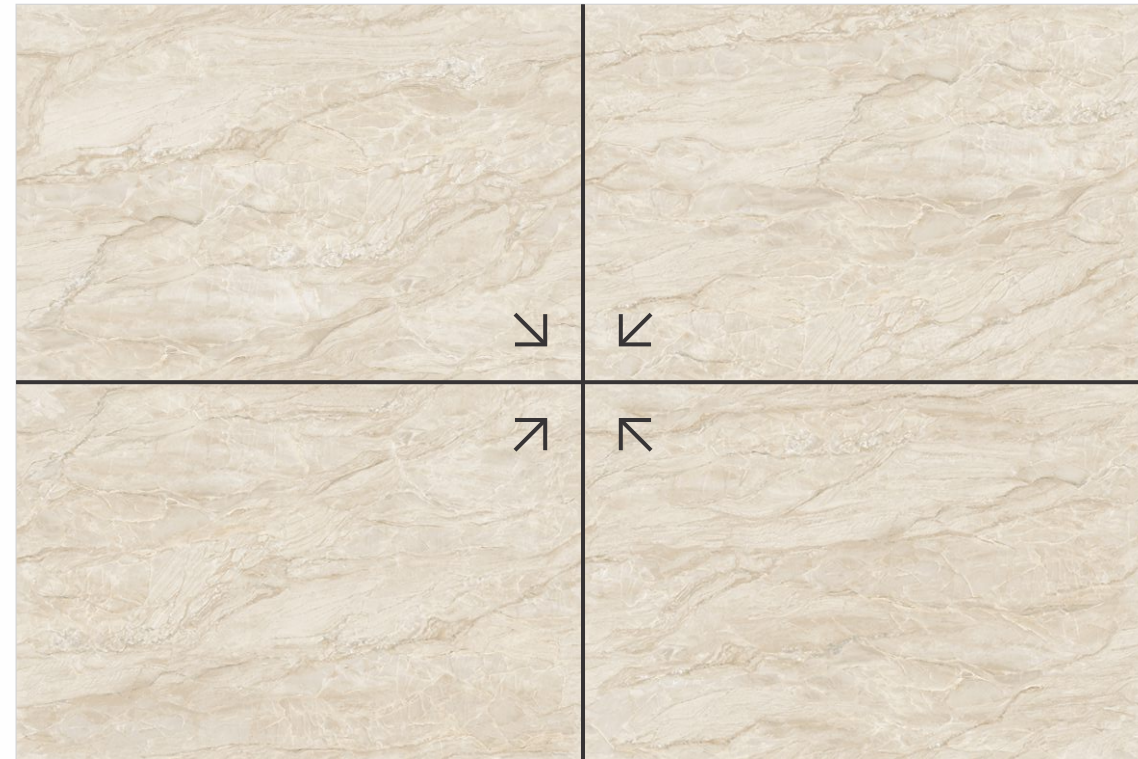

Body Type_Ivory | Surface_Glossy

→|← **15mm**_thickness

Random Faces - 4

Cevino Crema

Size_1200x1800mm | Body Type_Ivory | Surface_Glossy

monolith
VOGUSH SURFACES

Endless Vega Pearl

1200x1800mm