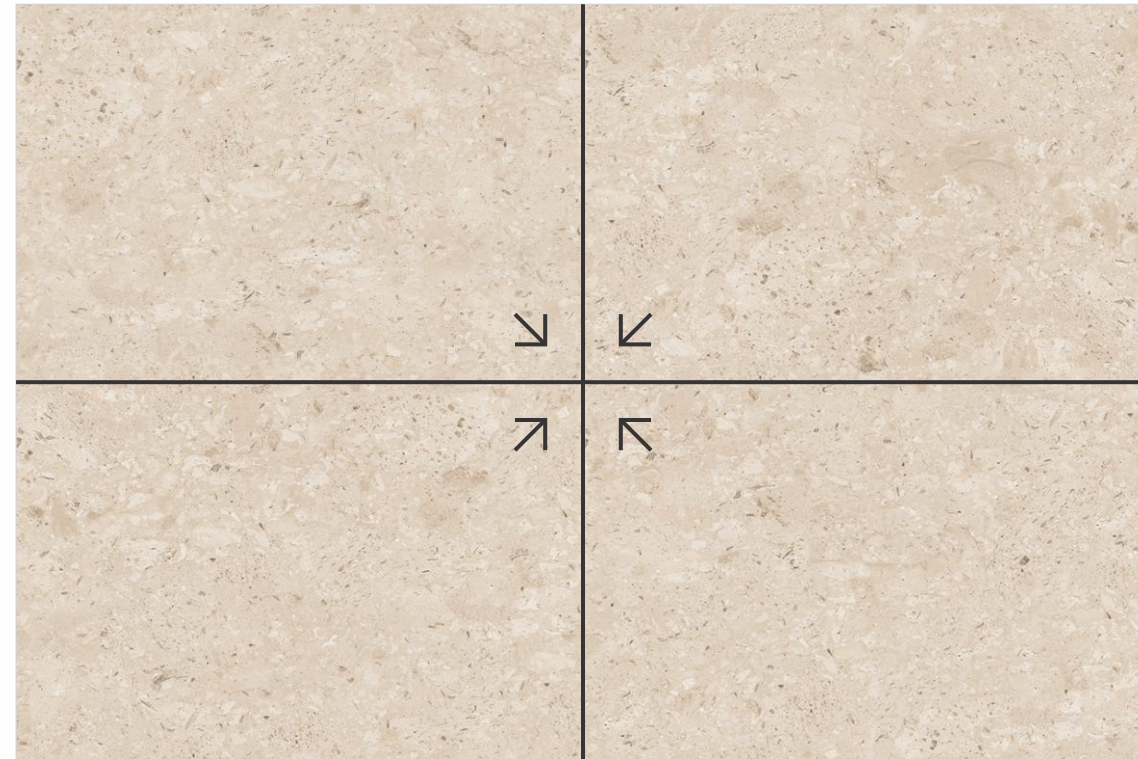

1200x1800mm

Body Type_Ivory | Surface_Glossy

→← **15mm**_thickness

Endless Faces - 4

Endless Dover Crema

Size_1200x1800mm | Body Type_Ivory | Surface_Glossy

monolith
VOGUSH SURFACES

**Endless
Mekmar Beige**