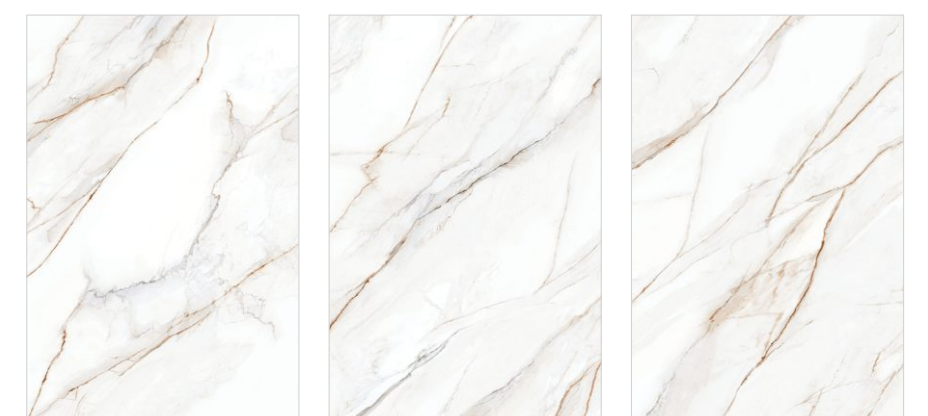

RANDOM 4 FACES

Finishes: Super White Glossy | Porse