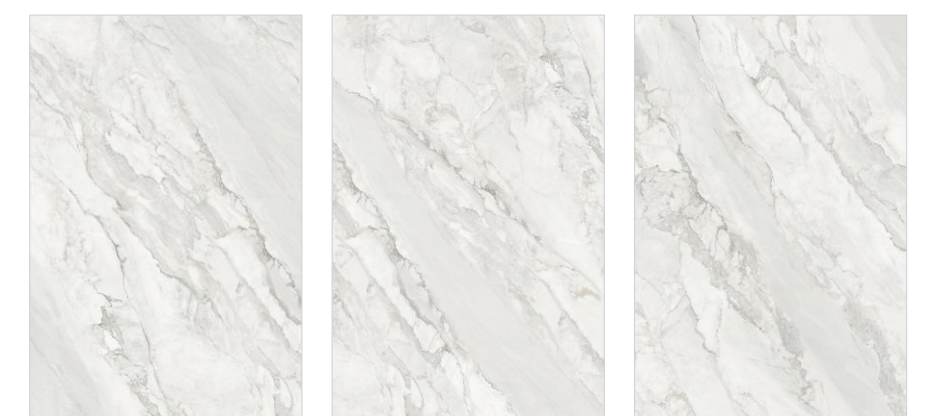

RANDOM 4 FACES

Finish: Super White Glossy