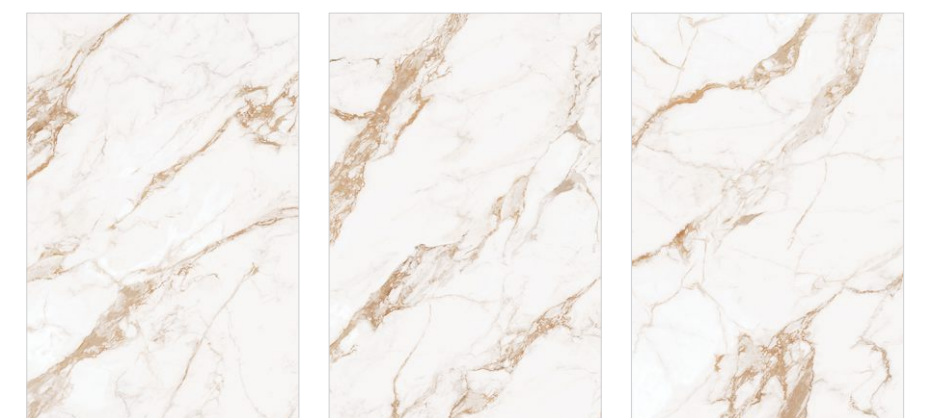

**Finishes:** Super White Glossy | Porse

Floor  
Calacatta Gold

Wall  
Calacatta Gold

Size  
1200x1800mm

Thickness  
9mm

**monolith**  
VOGUSH SURFACES

CALACATTA GOLD

RANDOM 4 FACES