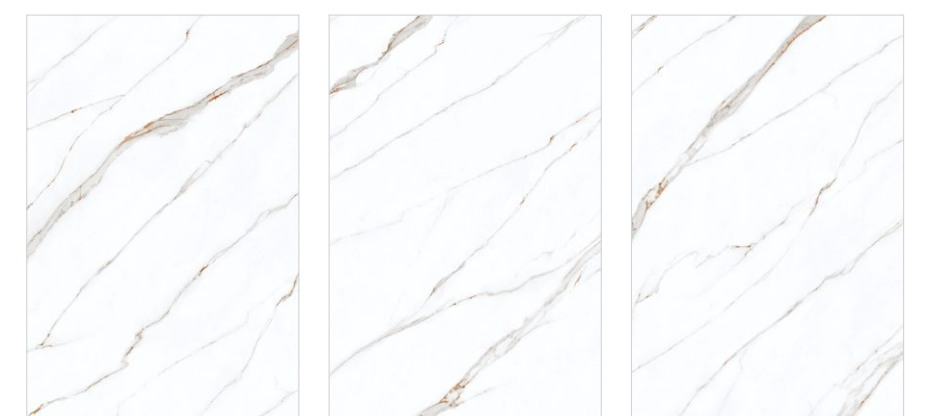

RANDOM 4 FACES

Finishes: Super White Glossy | Porse | Carving