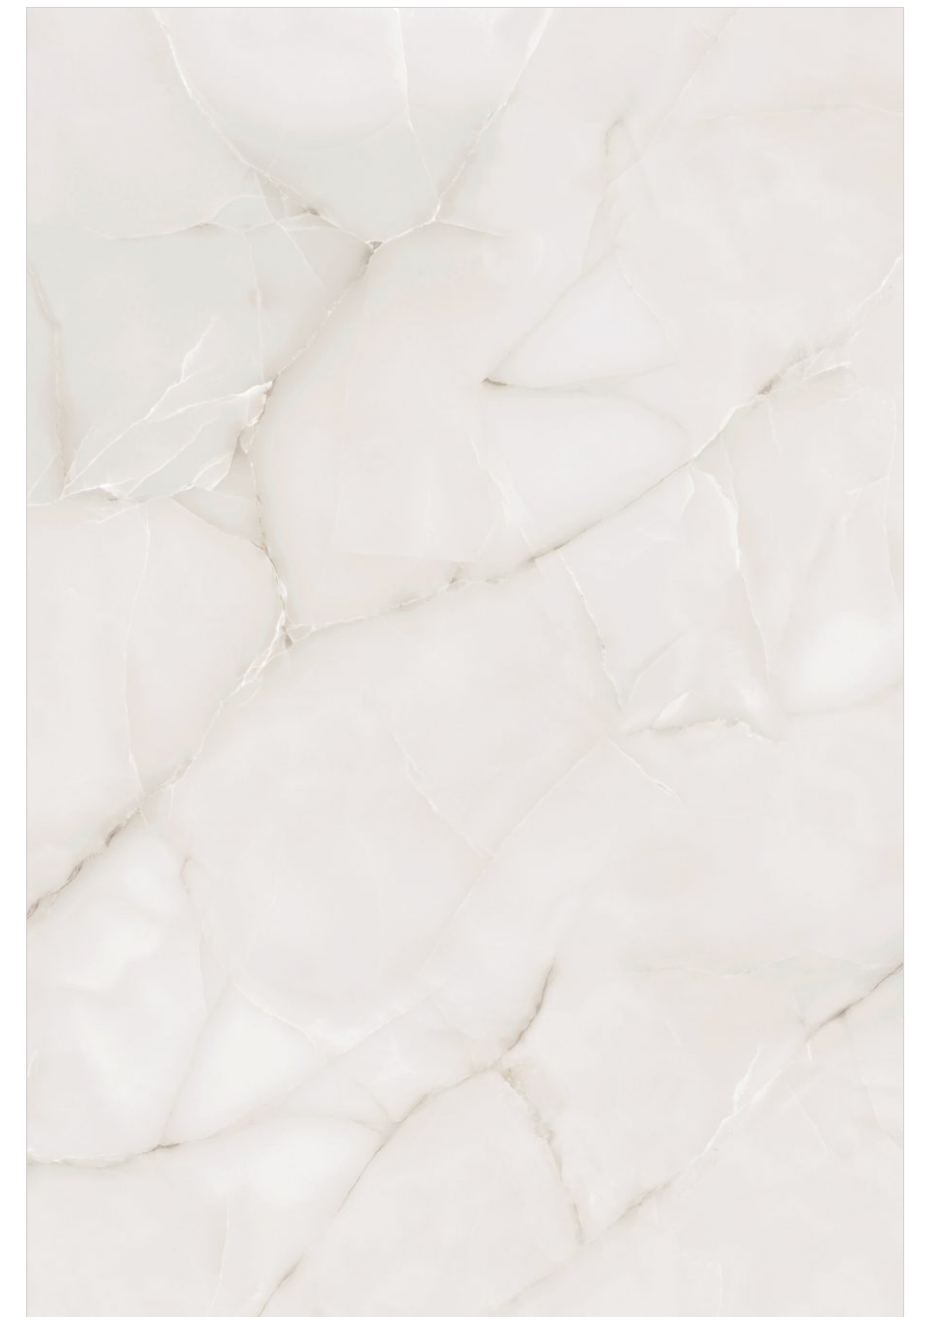

Floor
Ornato White

Size
1200x1800mm

Thickness
9mm

monolith
VOGUSH SURFACES

ORNATO WHITE