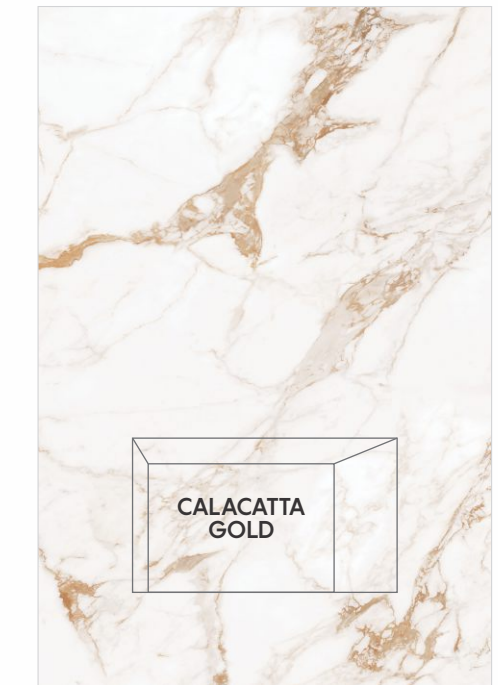

SIZE
1200x1800mm

FINISH
Super White

THICKNESS
9mm