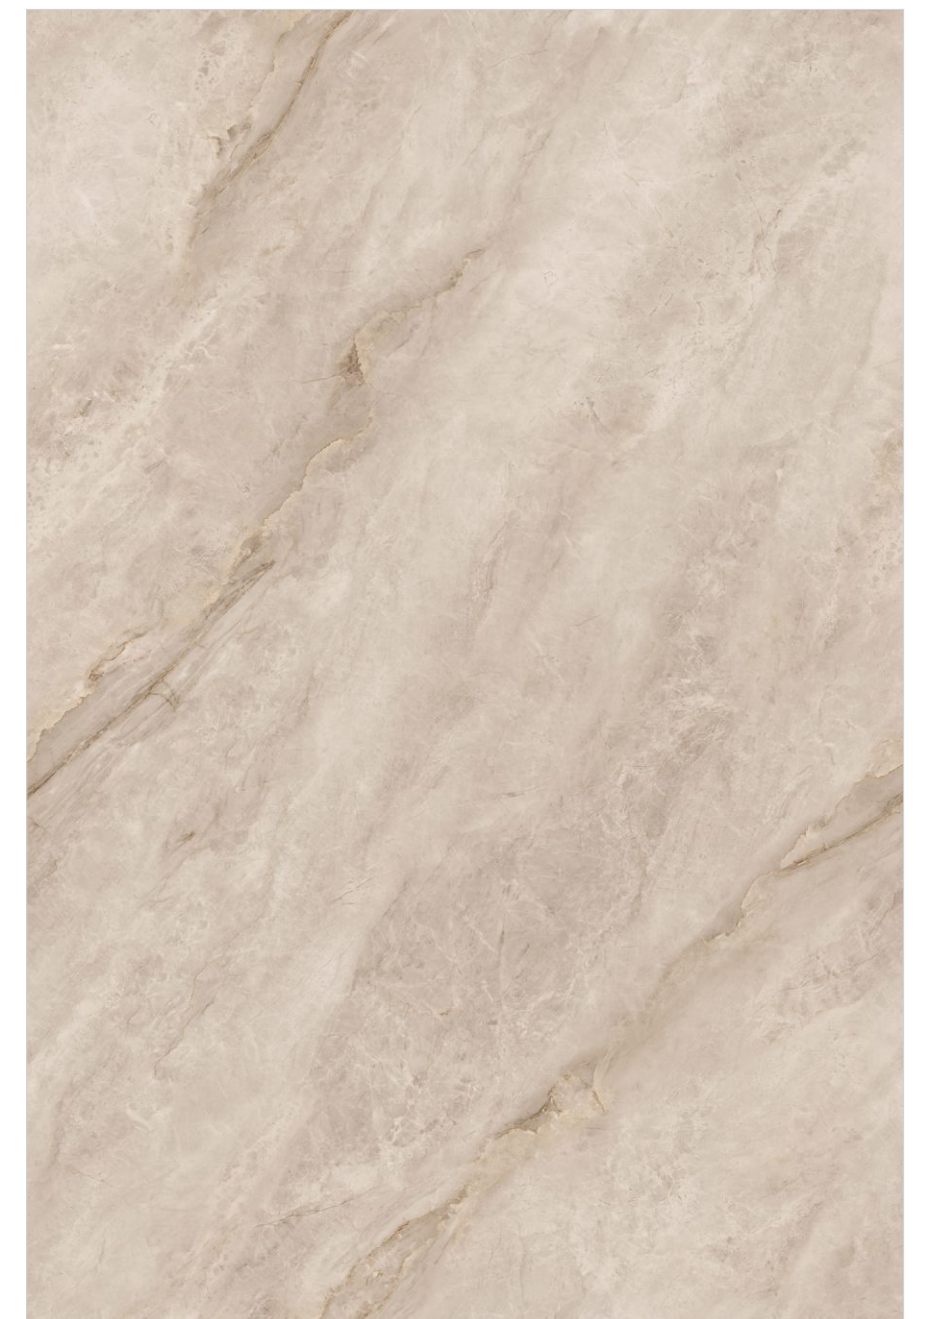

Floor
Endless Vivid Crema

Wall
Endless Vivid Crema

Size
1200x1800mm

Thickness
9mm

monolith
VOGUSH SURFACES

ENDLESS VIVID CREMA