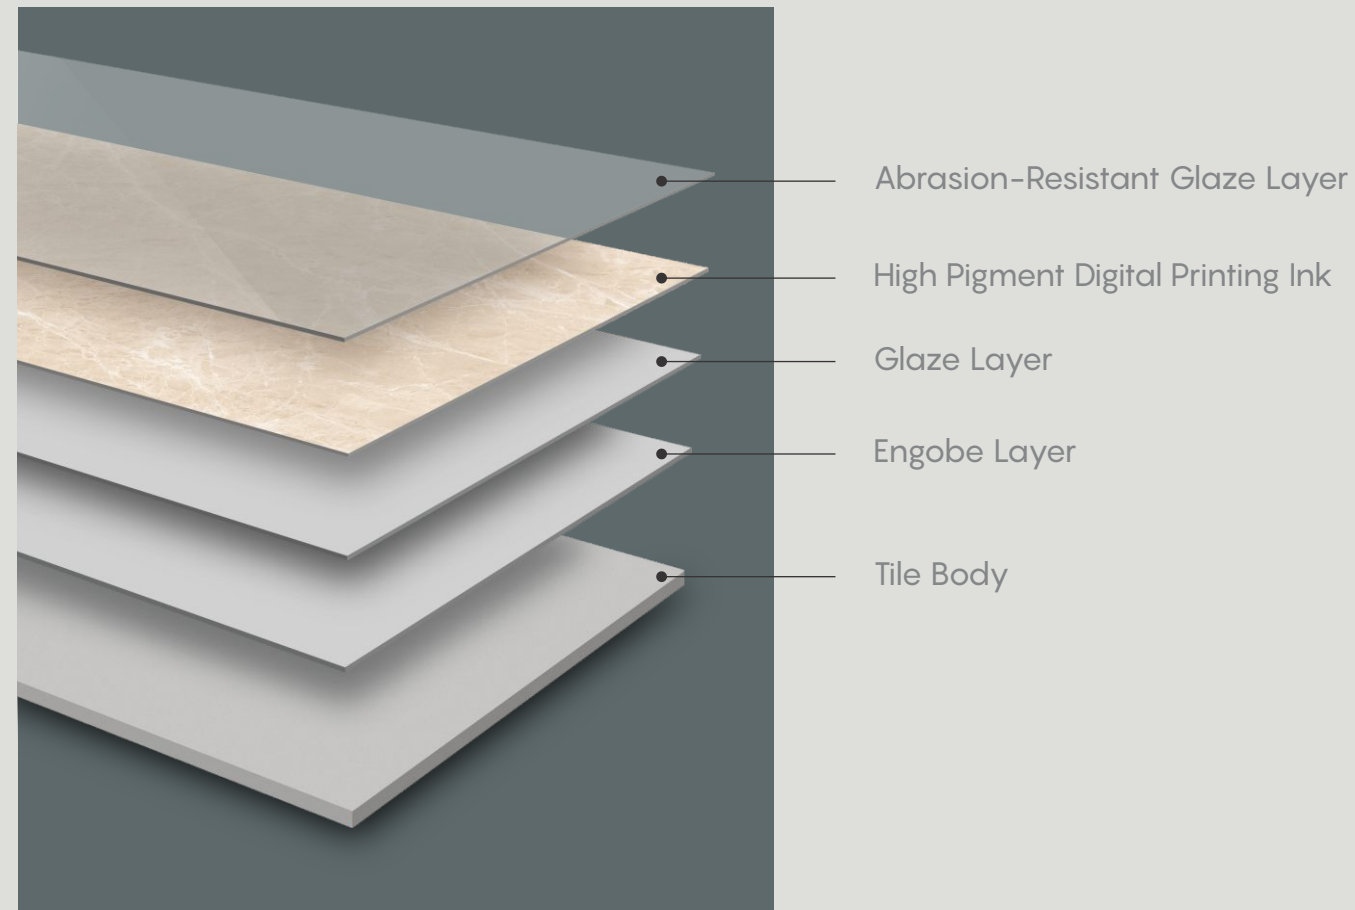

ARCHITECTURAL MARVEL WITH TECHNOLOGICAL ADVANTAGE