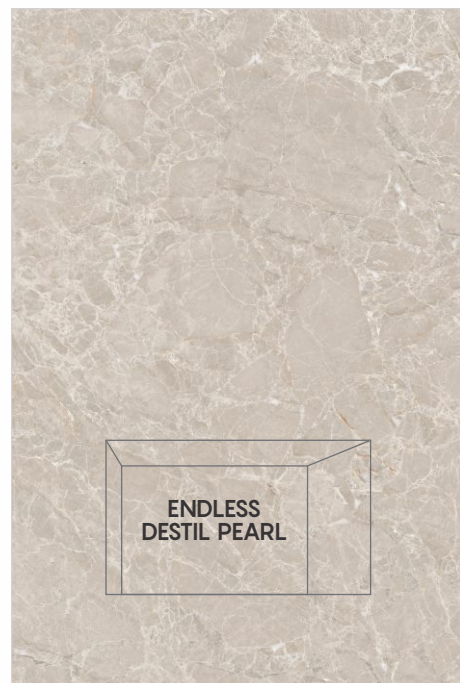

SIZE
1200x1800mm

FINISH
Glossy

THICKNESS
9mm