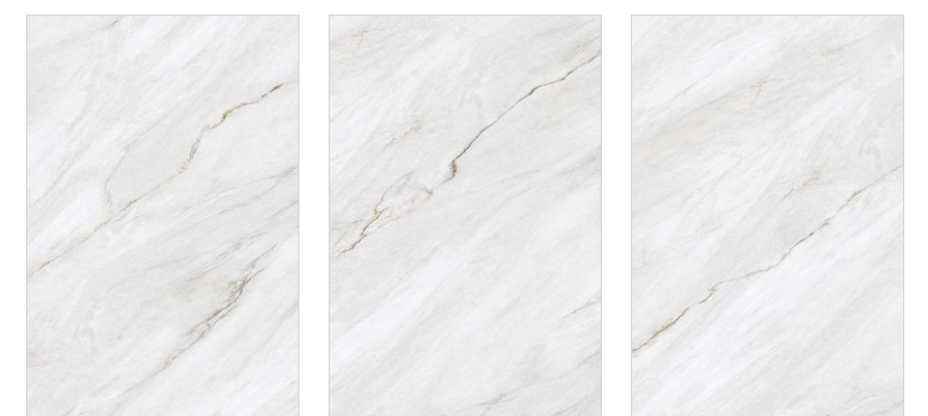

RANDOM 4 FACES

Finishes: Super White Glossy | Porse