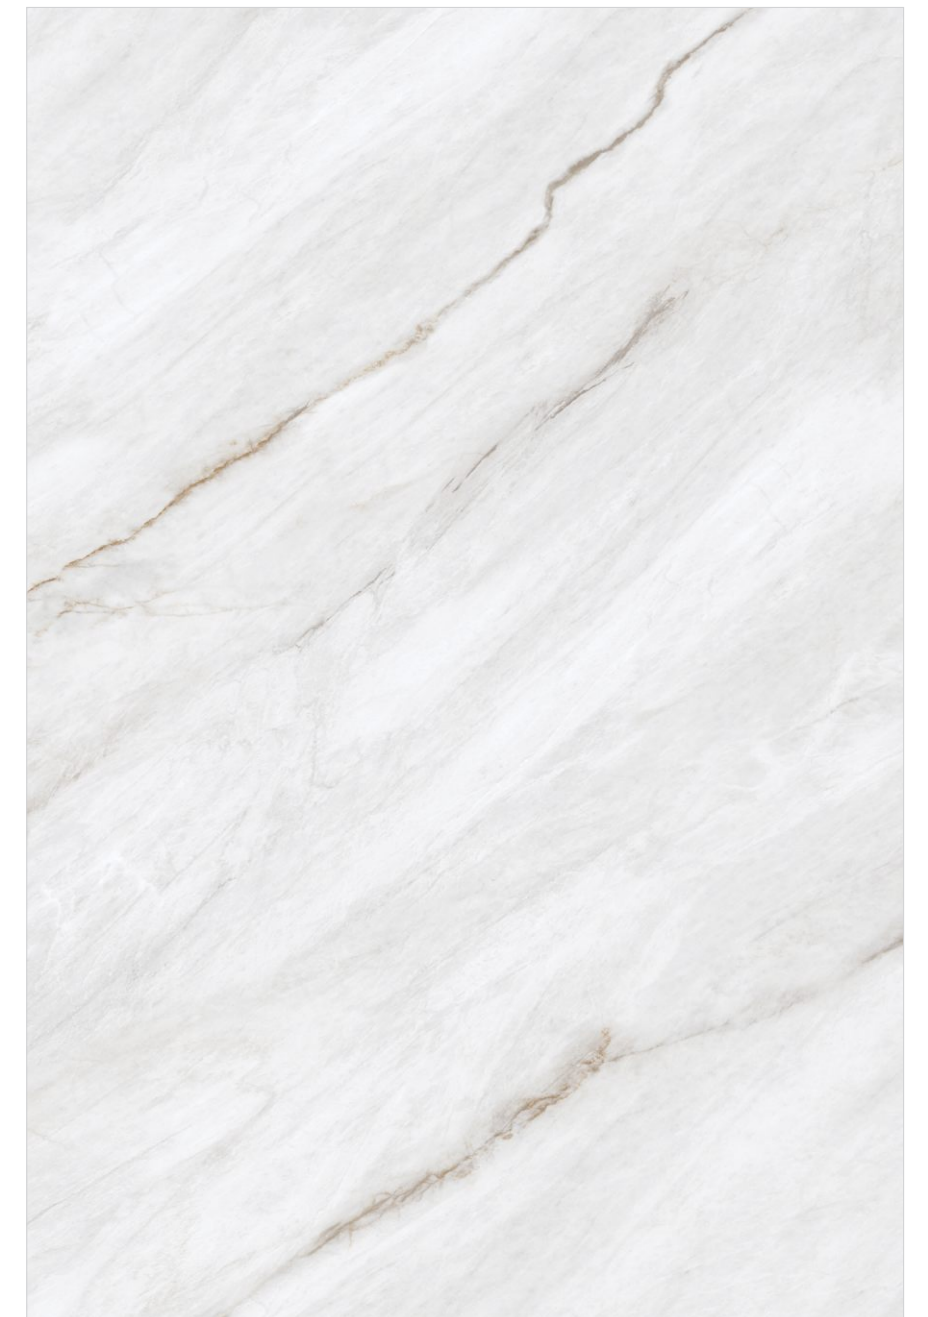

RANDOM 3 FACES

**Finishes:** Super White Glossy | Porse

Floor  
Retro White

Size  
1200x1800mm

Thickness  
9mm

**monolith**  
VOGUSH SURFACES

RETRO WHITE

RANDOM 4 FACES