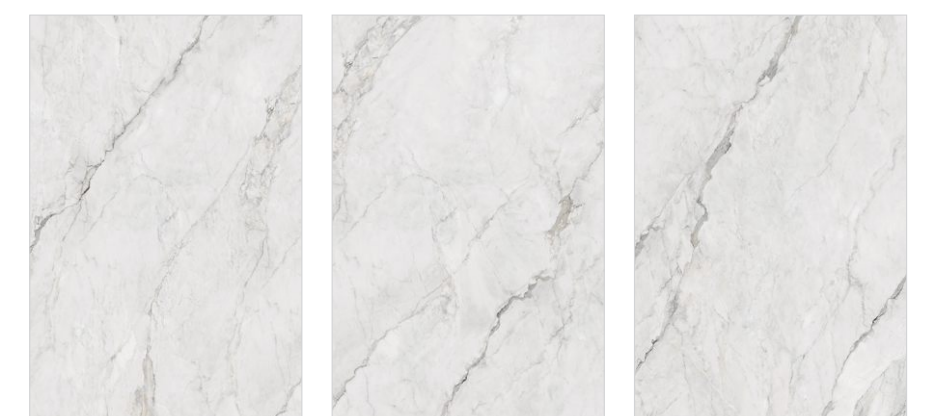

**Finishes:** Super White Glossy | Porse | Carving

Floor  
Opus White

Size  
1200x1800mm

Thickness  
9mm

**monolith**  
VOGUSH SURFACES

OPUS WHITE

RANDOM 4 FACES

**Finishes:** Super White Glossy | Porse