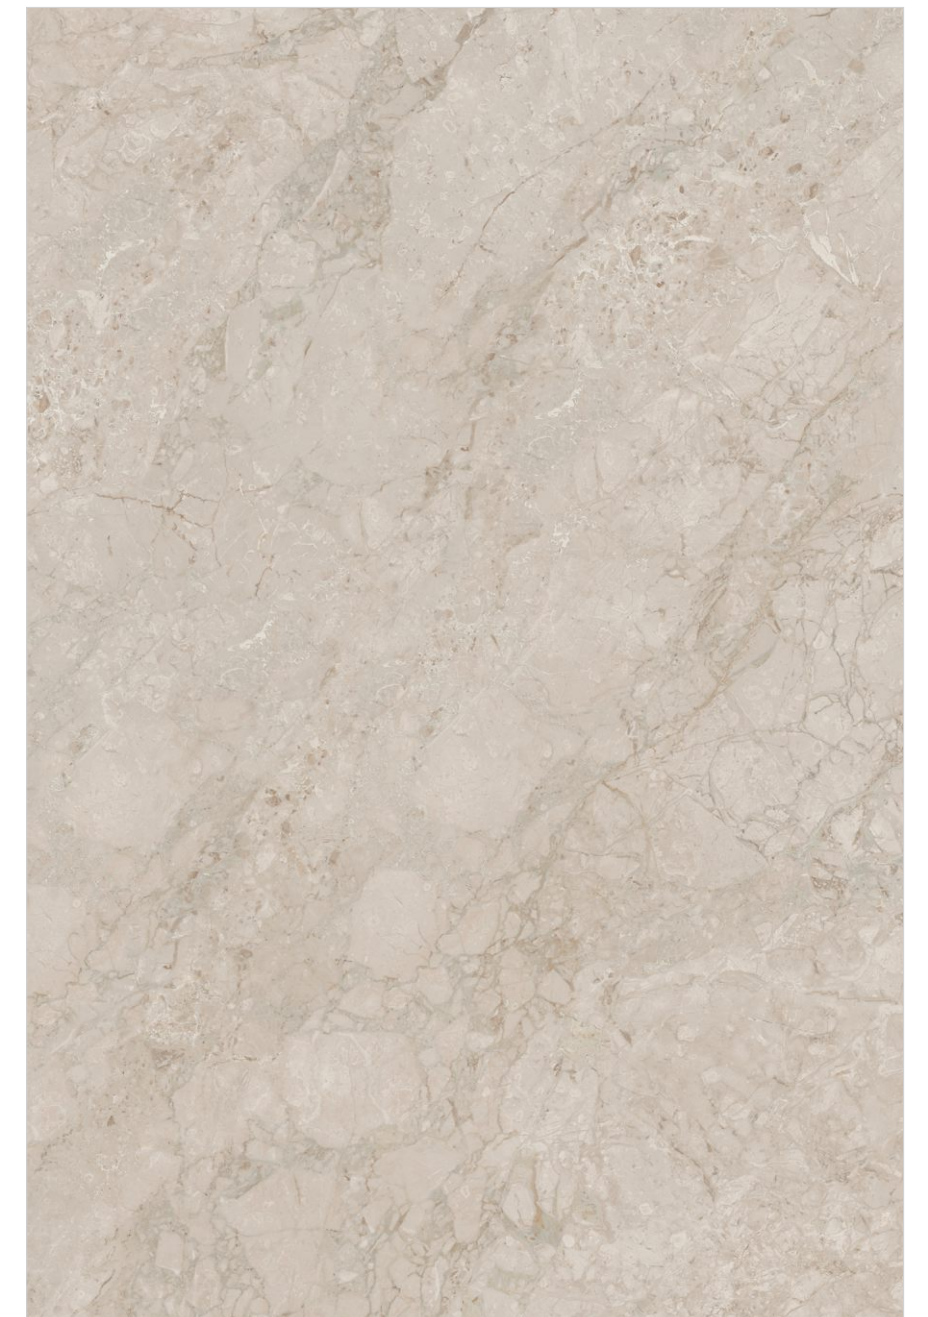

ENDLESS NEBULA TAUPE

RANDOM 4 FACES

**Finishes:** Glossy | Carving

Floor  
Endless Nicole Silver

Size  
1200x1800mm

Thickness  
9mm

**monolith**  
VOGUSH SURFACES

ENDLESS NICOLE SILVER