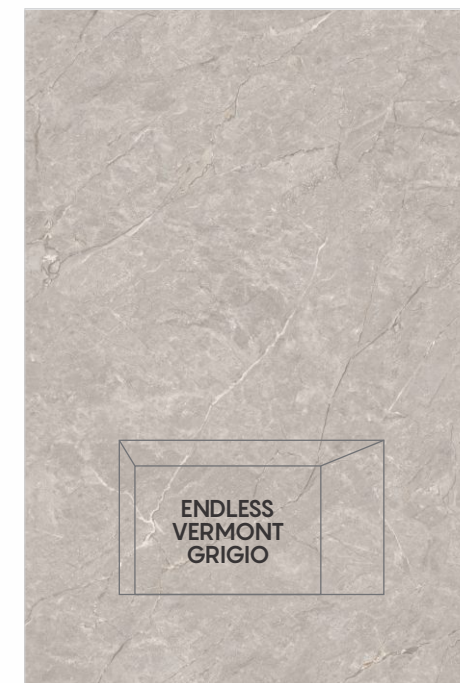

SIZE  
1200x1800mm

FINISH  
Glossy

THICKNESS  
9mm

SIZE  
1200x1800mm

FINISH  
Glossy

THICKNESS  
9mm