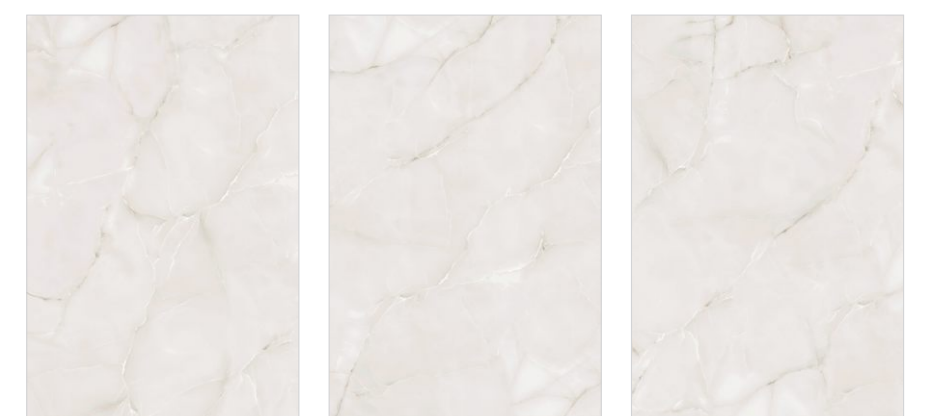

RANDOM 4 FACES

Finishes: Glossy | Porse