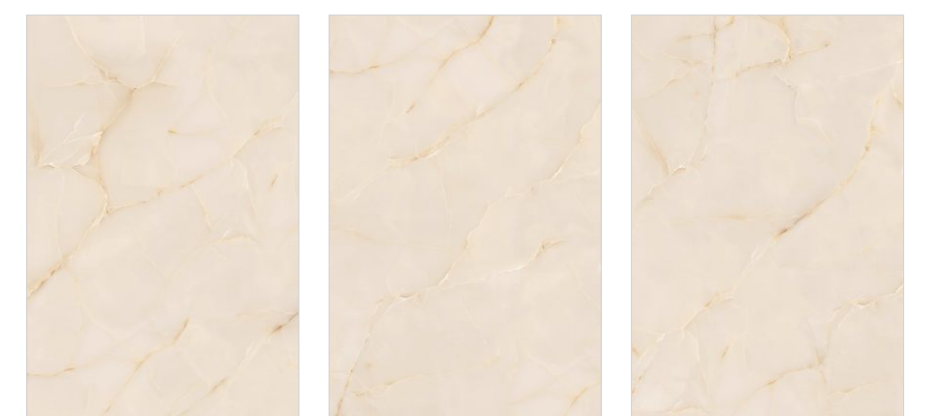

RANDOM 4 FACES

Finish: Glossy