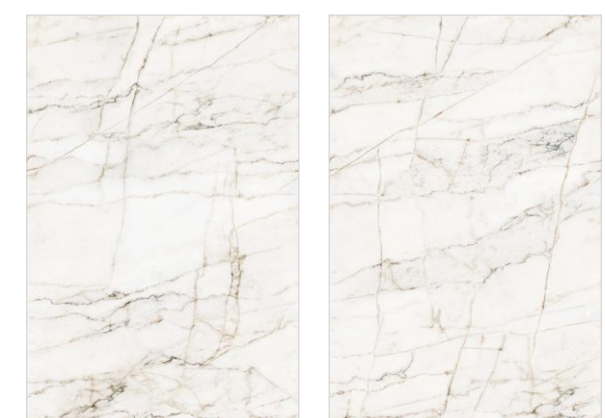

RANDOM 4 FACES

**Finish:** Super White Glossy

Floor  
Endless Afion White

Wall  
Endless Afion White

Size  
1200x1800mm

Thickness  
9mm

**monolith**  
VOGUSH SURFACES

ENDLESS AFION WHITE