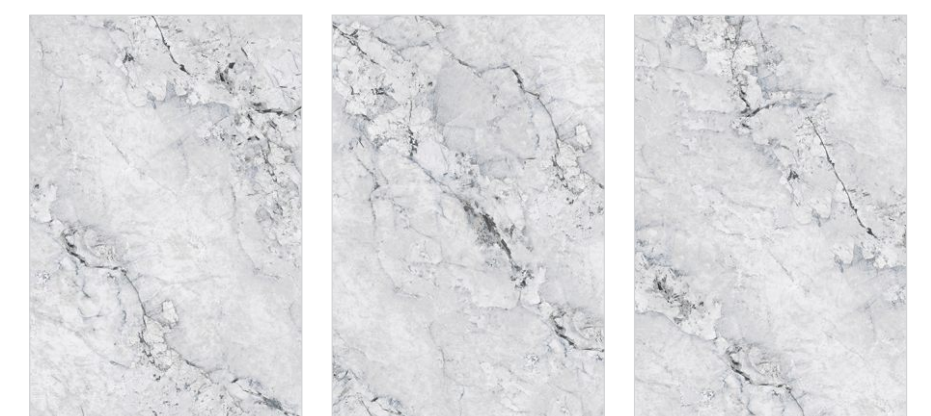

RANDOM 4 FACES

Finishes: Glossy | Carving