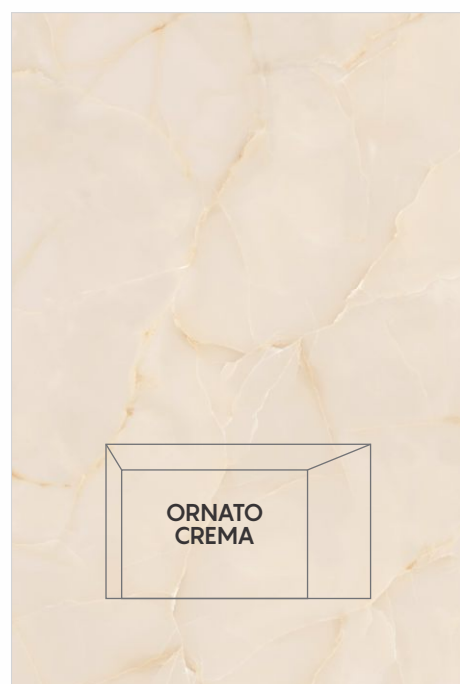

Malls

WITNESS UNMATCHED ELEGANCE WITH UNPARALLELED FUNCTIONALITY.

SIZE  
1200x1800mm

FINISH  
Super White

THICKNESS  
9mm

SIZE  
1200x1800mm

FINISH  
Glossy

THICKNESS  
9mm