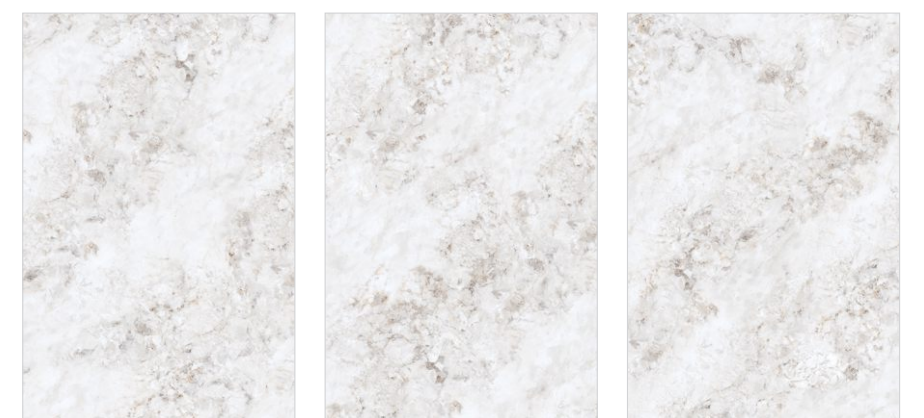

RANDOM 4 FACES

Finishes: Super White Glossy | Porse