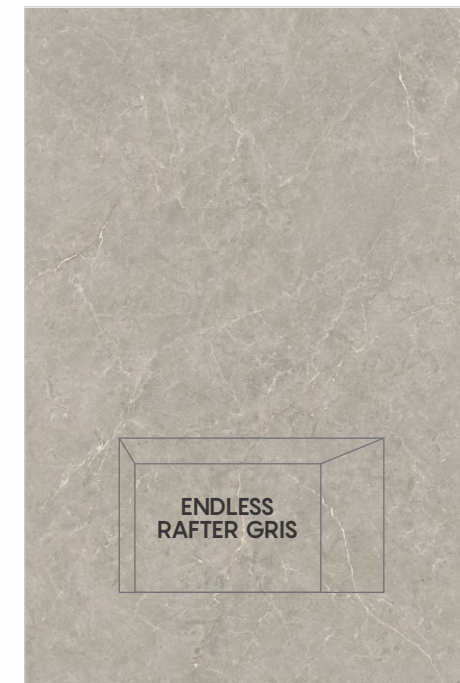

SIZE  
1200x1800mm

FINISH  
Glossy

THICKNESS  
9mm

SIZE  
1200x1800mm

FINISH  
Glossy

THICKNESS  
9mm