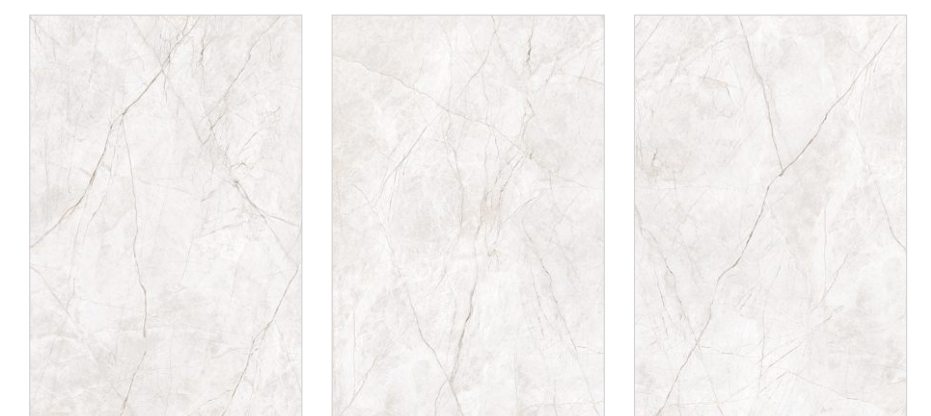

**Finishes:** Glossy | Porse | Carving

Floor  
Endless Belfast White

Wall  
Endless Belfast White

Size  
1200x1800mm

Thickness  
9mm

**monolith**  
VOGUISH SURFACES

ENDLESS BELFAST WHITE

RANDOM 4 FACES