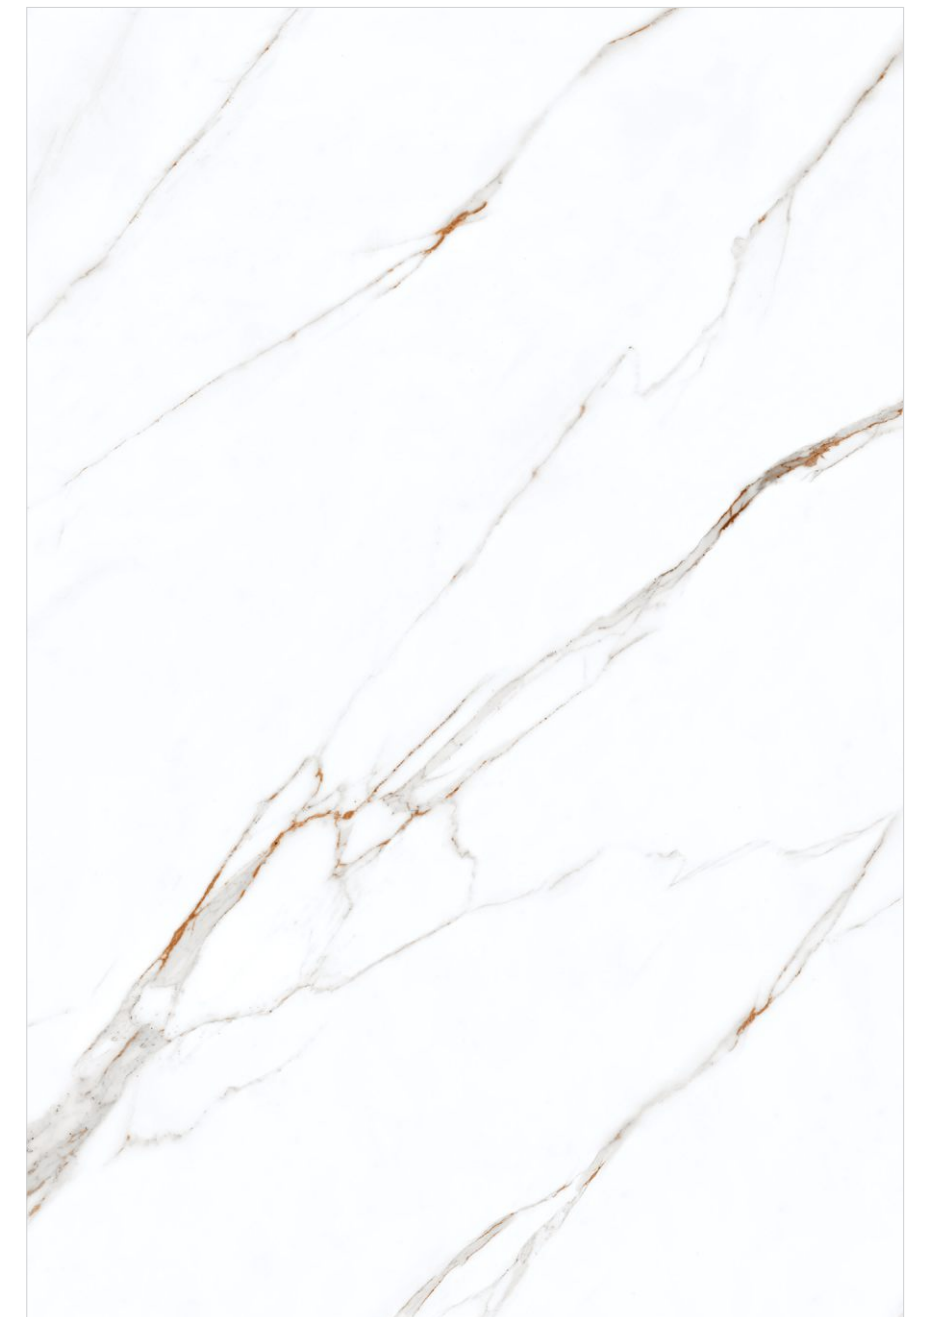

Floor Statuario Berlin Wall Statuario Berlin

Size 1200x1800mm Thickness 9mm

monolith
VOGUSH SURFACES

STATUARIO BERLIN