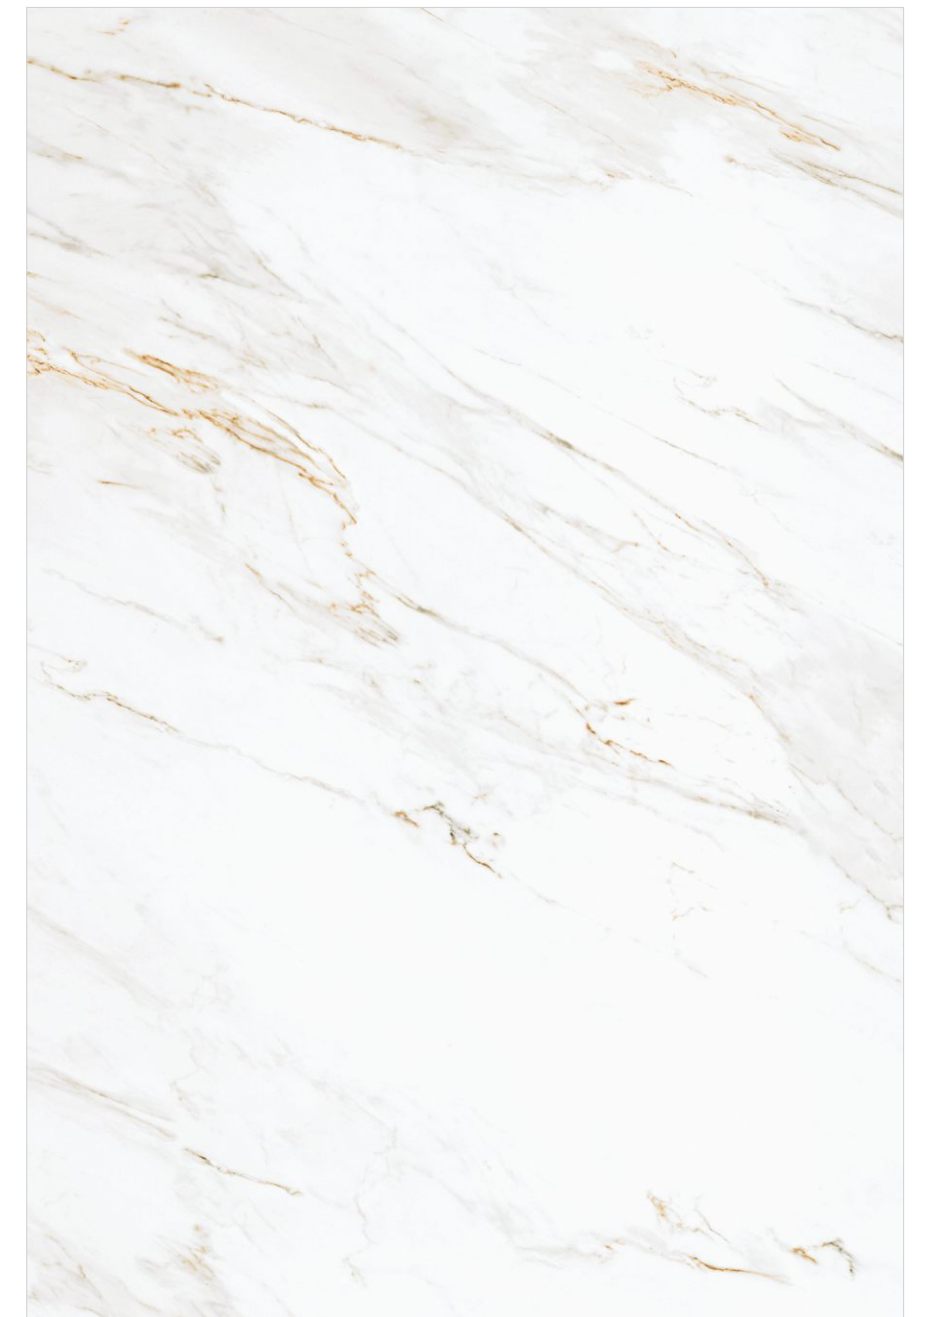

**Finishes:** Super White Glossy | Porse

Floor  
Calacatta Bromo

Wall  
Calacatta Bromo

Size  
1200x1800mm

Thickness  
9mm

**monolith**  
VOGUSH SURFACES

CALACATTA BROMO

RANDOM 3 FACES