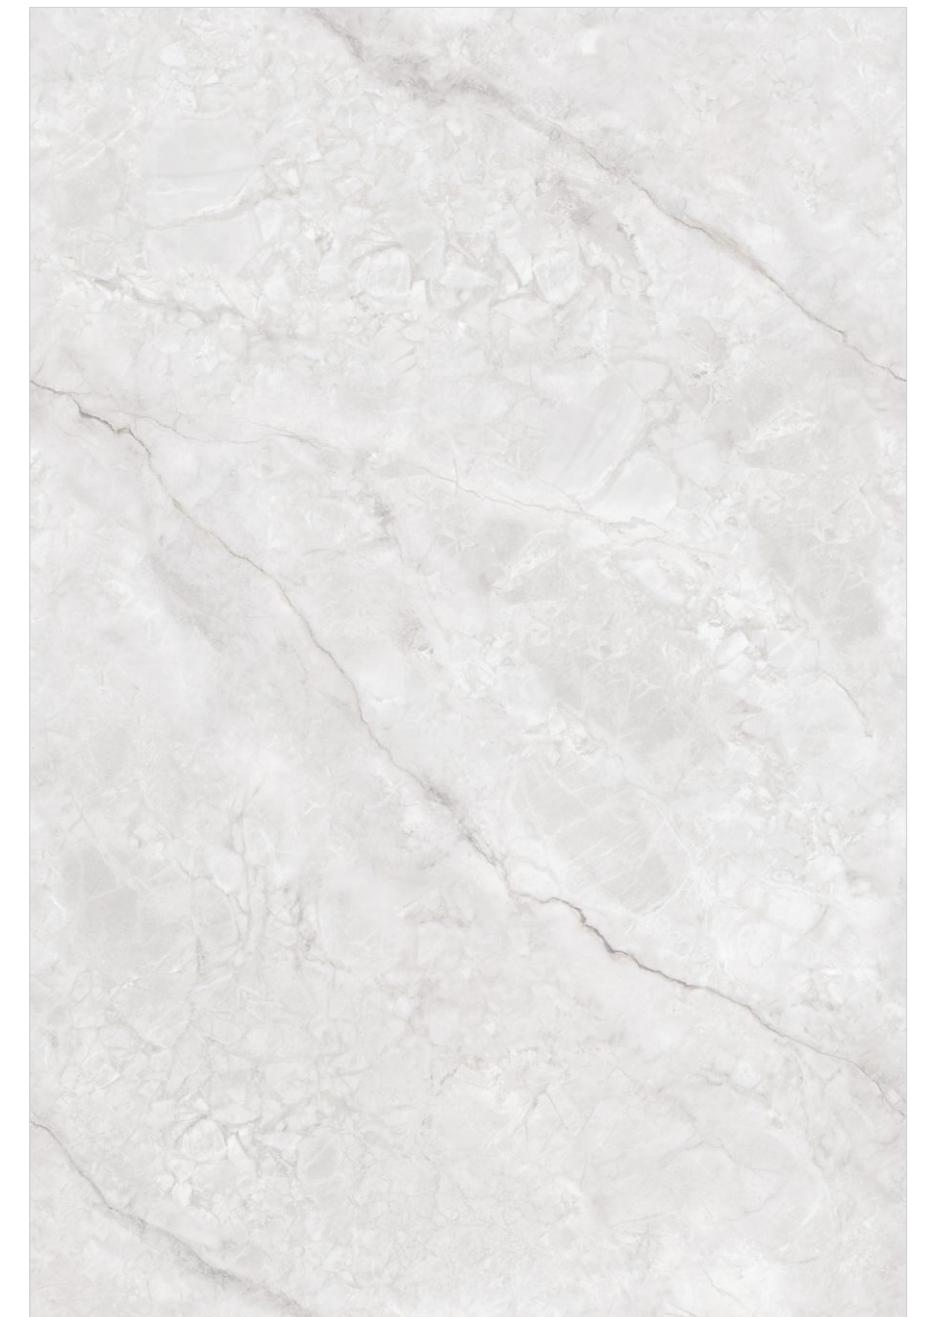

Floor
Endless Prisma White

Wall
Endless Prisma White

Size
1200x1800mm

Thickness
9mm

monolith
VOGUSH SURFACES

ENDLESS PRISMA WHITE