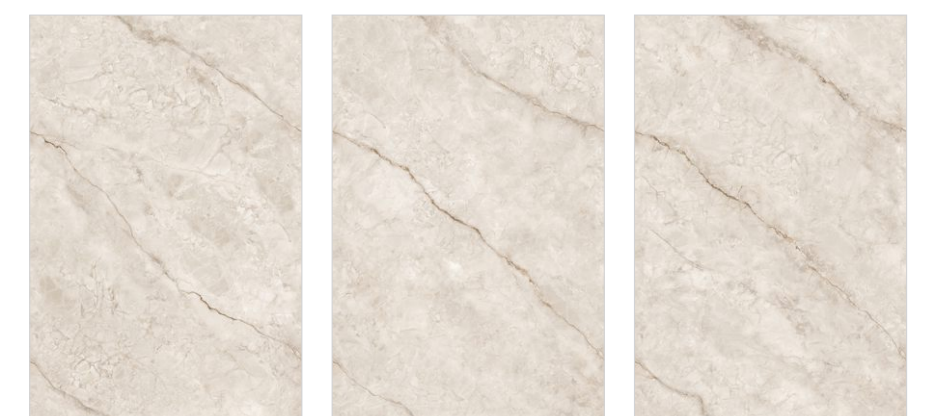

Floor  
Endless Prisma Crema

Wall  
Endless Prisma Crema

Size  
1200x1800mm

Thickness  
9mm

**monolith**  
VOGUSH SURFACES

ENDLESS PRISMA CREMA

RANDOM 4 FACES

**Finishes:** Glossy | Porse | Carving