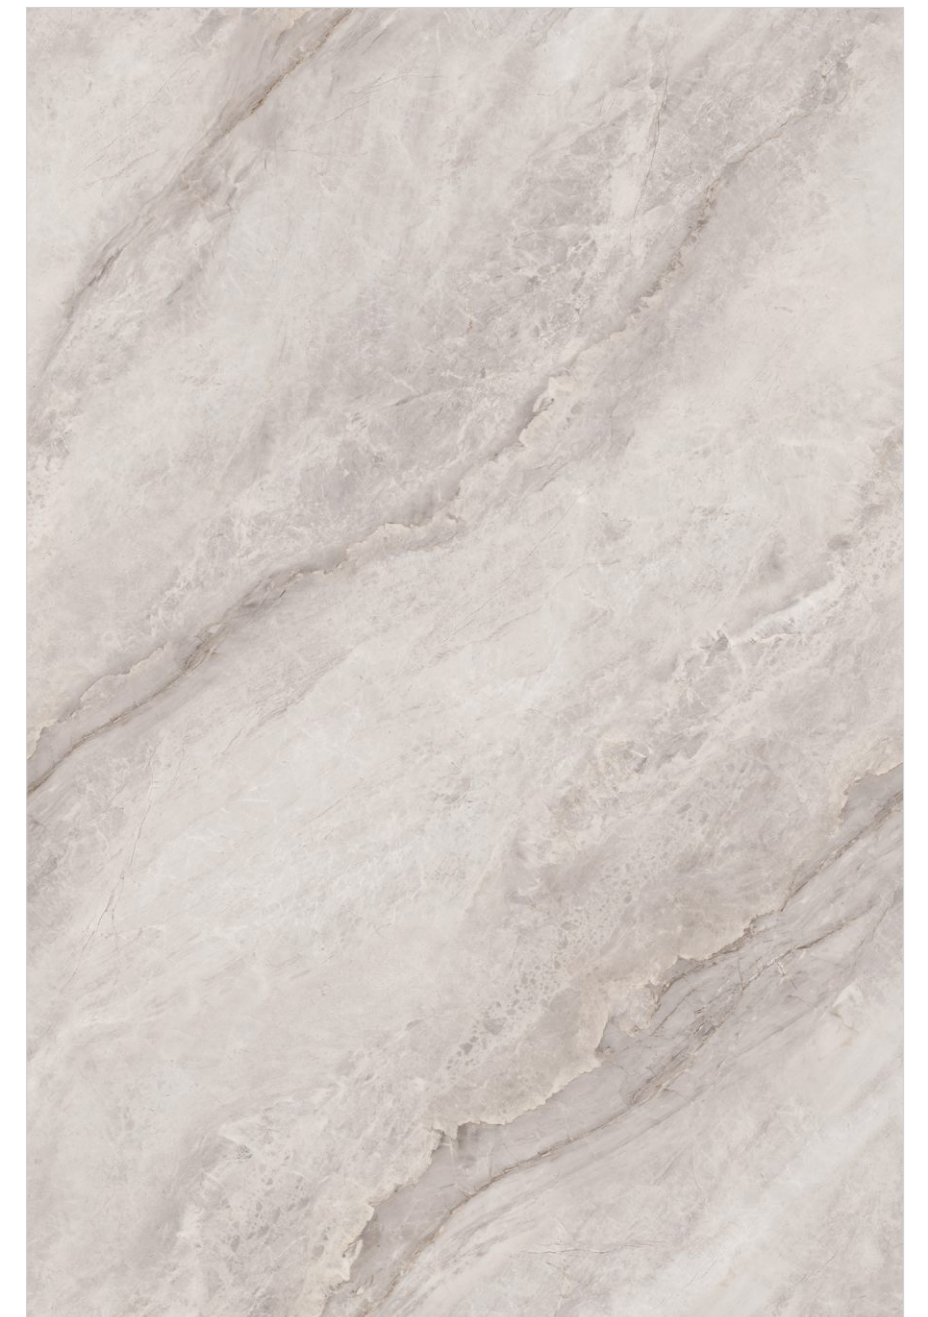

Floor
Endless Vivid Bianco

Size
1200x1800mm

Thickness
9mm

monolith
VOGUSH SURFACES

ENDLESS VIVID BIANCO