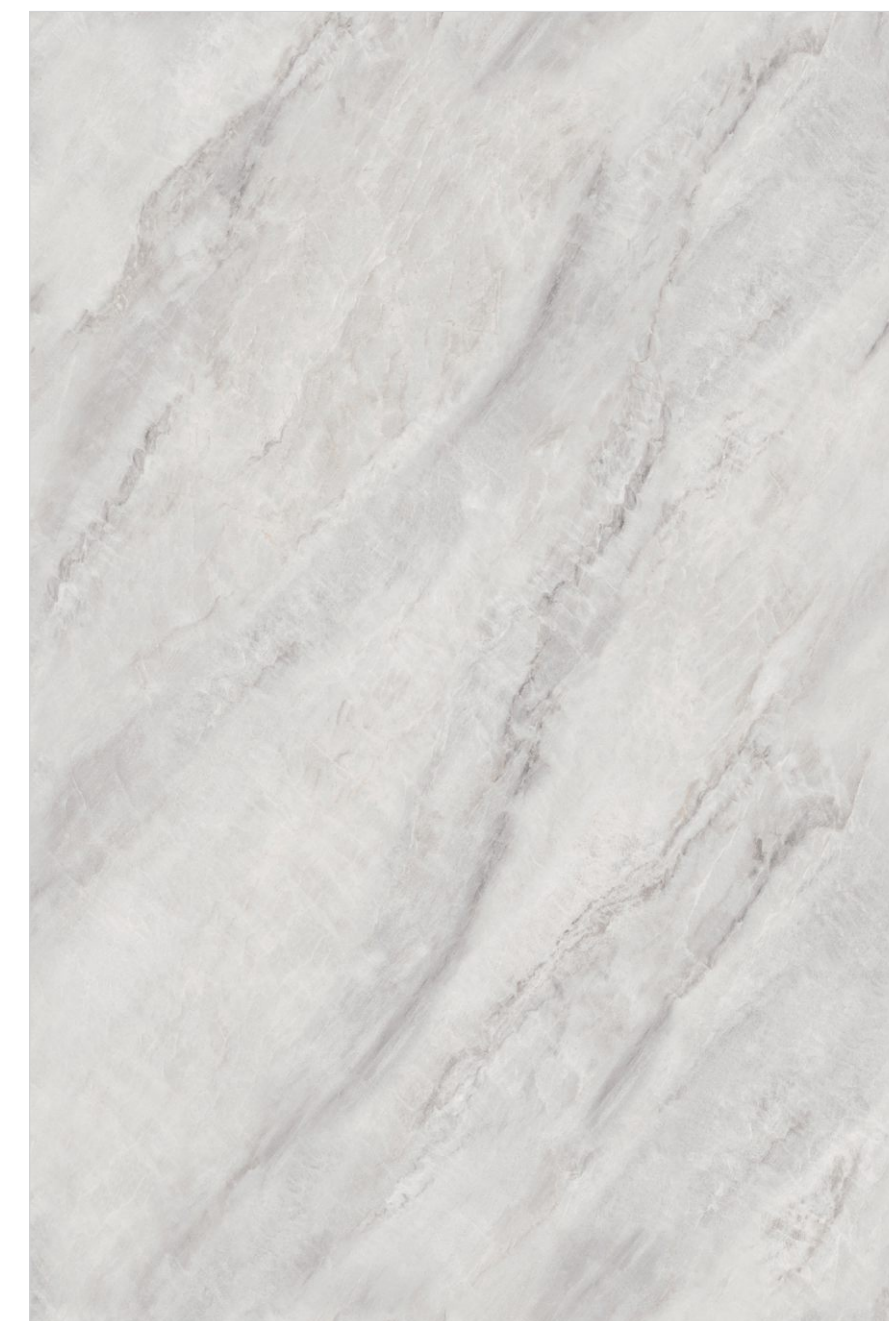

Floor
Endless Ciena Bianco

Size
1200x1800mm

Thickness
9mm

monolith
VOGUSH SURFACES

ENDLESS CIENA BIANCO