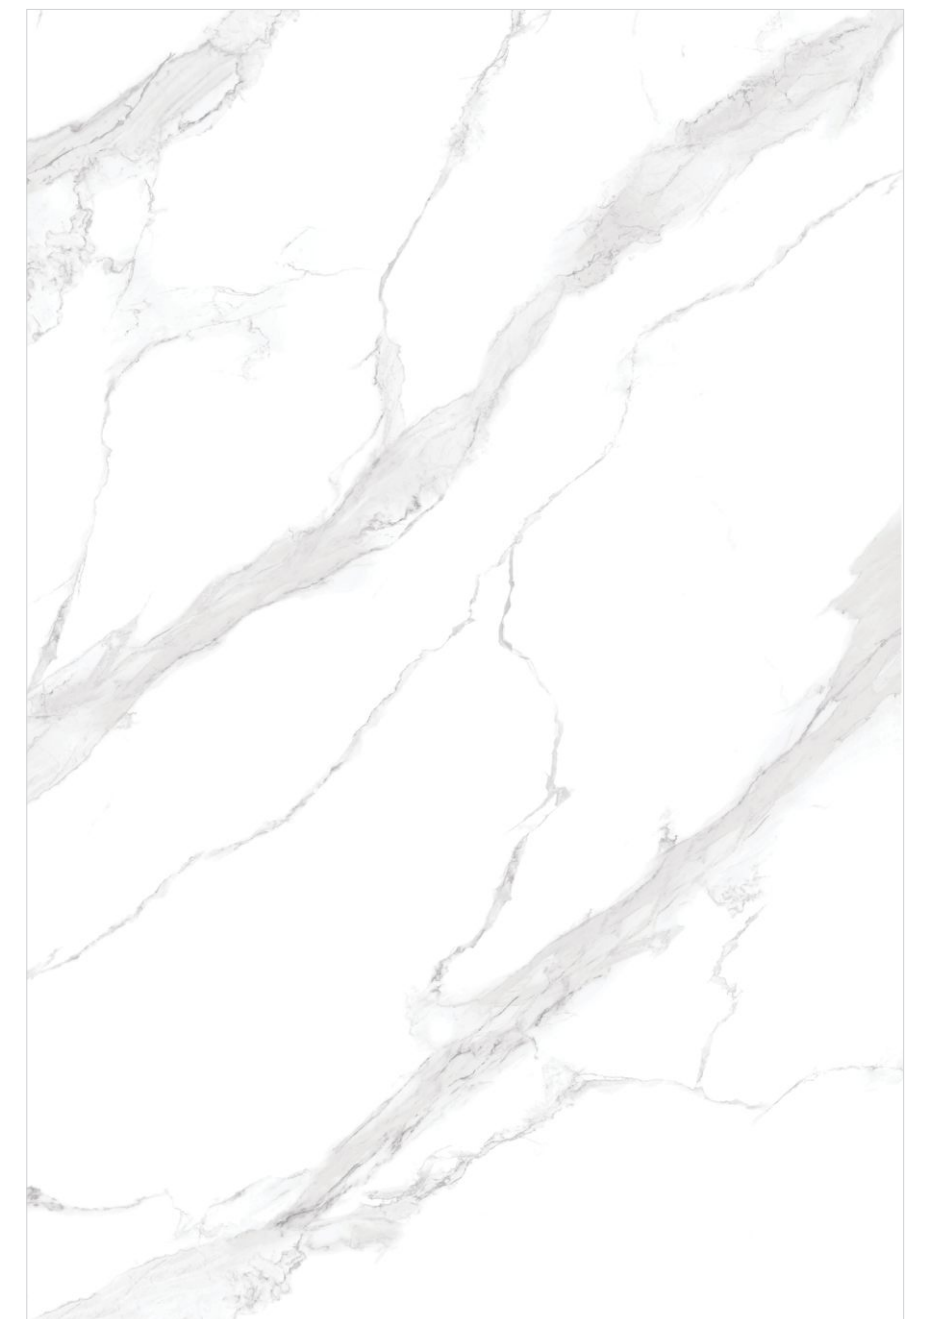

**Finishes:** Super White Glossy | Porse

Floor  
Statuario Arco

Wall  
Statuario Arco

Size  
1200x1800mm

Thickness  
9mm

**monolith**  
VOGUSH SURFACES

STATUARIO ARCO

RANDOM 5 FACES