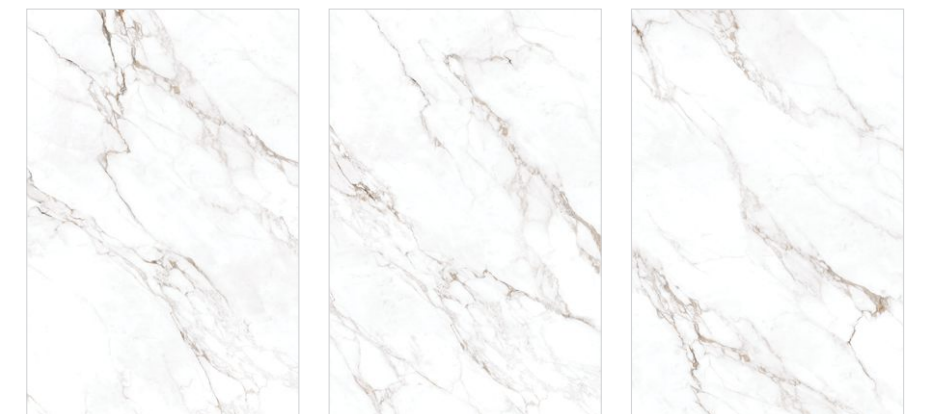

**Finishes:** Super White Glossy | Porse

Floor  
Calacatta Vagli

Wall  
Calacatta Vagli

Size  
1200x1800mm

Thickness  
9mm

**monolith**  
VOGUSH SURFACES

CALACATTA VAGLI

RANDOM 4 FACES