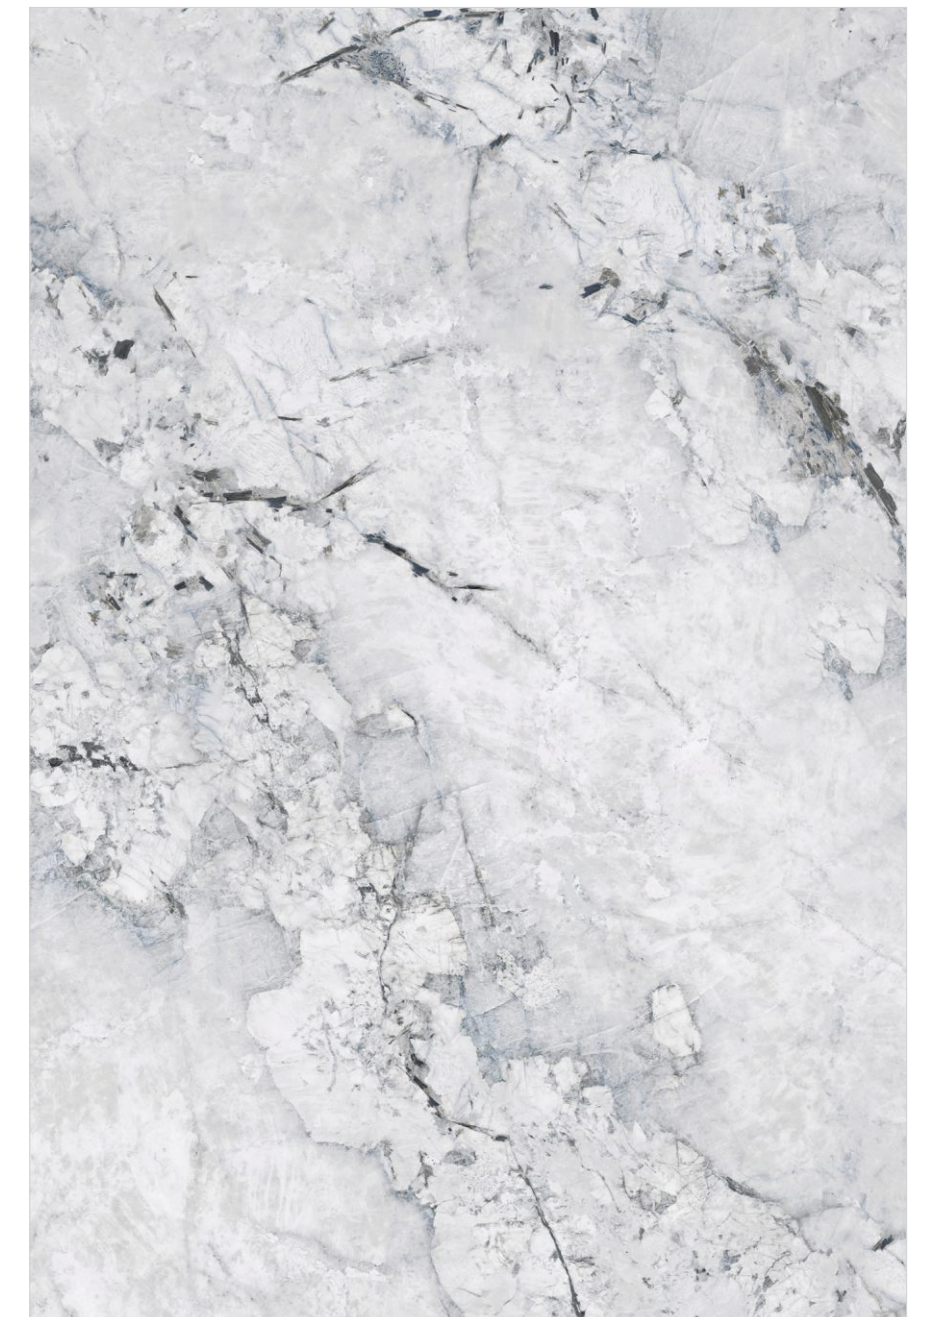

Size  
1200x1800mm

Thickness  
9mm

**monolith**  
VOGUSH SURFACES

OMICRON MOCHA

RANDOM 4 FACES

**Finishes:** Glossy | Carving

Floor  
Ornato White

Size  
1200x1800mm