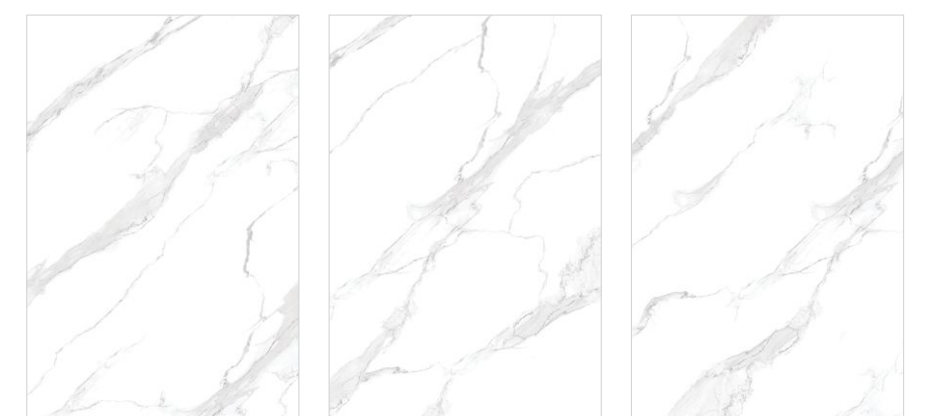

**Finishes:** Super White Glossy | Porse

Floor  
Statuario Arco

Wall  
Statuario Arco

Size  
1200x1800mm

Thickness  
9mm

**monolith**  
VOGUSH SURFACES

STATUARIO ARCO

RANDOM 5 FACES