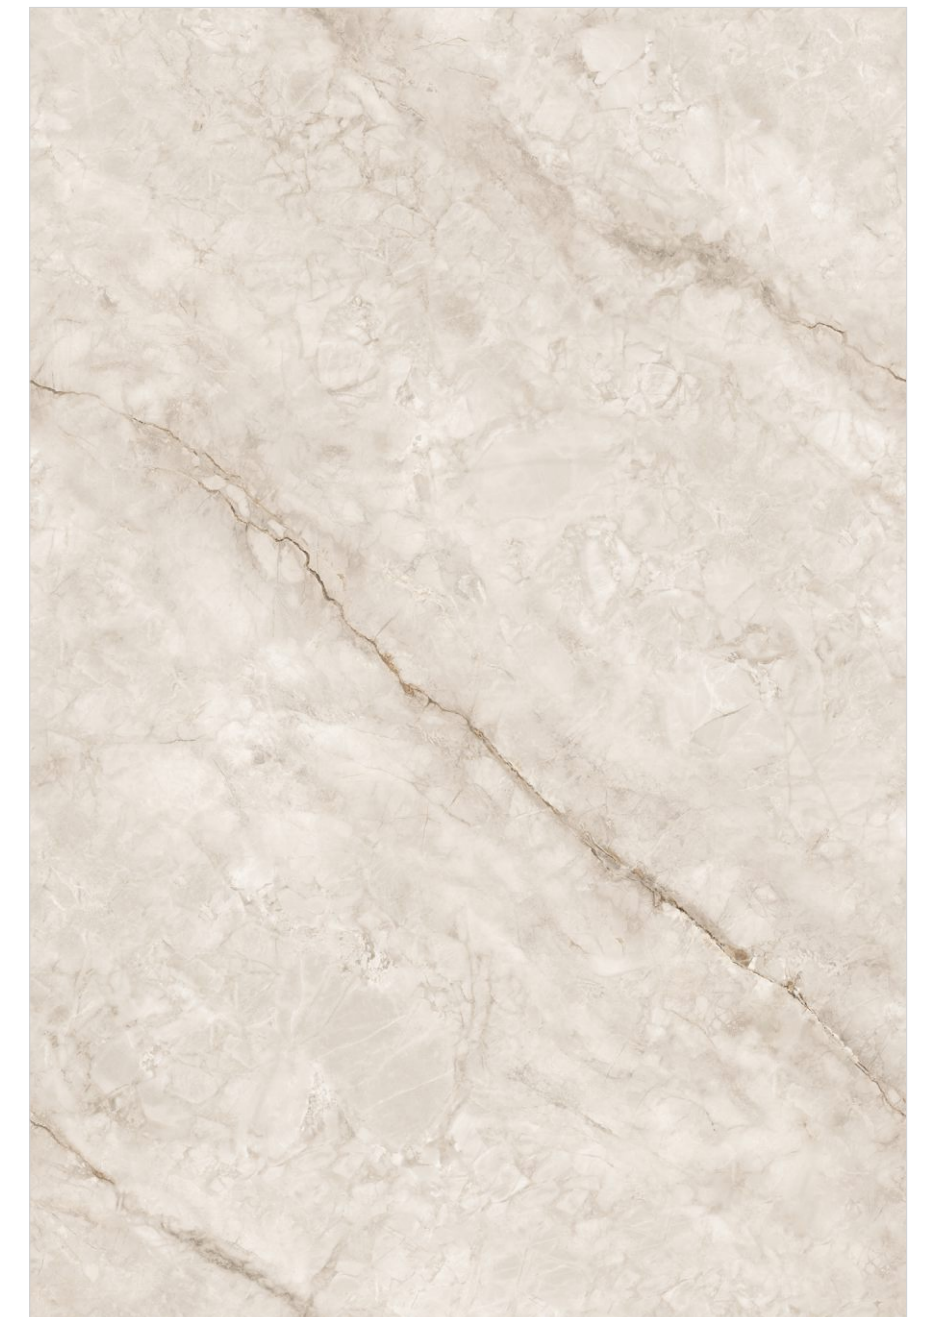

Floor
Endless Prisma Crema

Wall
Endless Prisma Crema

Size
1200x1800mm

Thickness
9mm

monolith
VOGUSH SURFACES

ENDLESS PRISMA CREMA