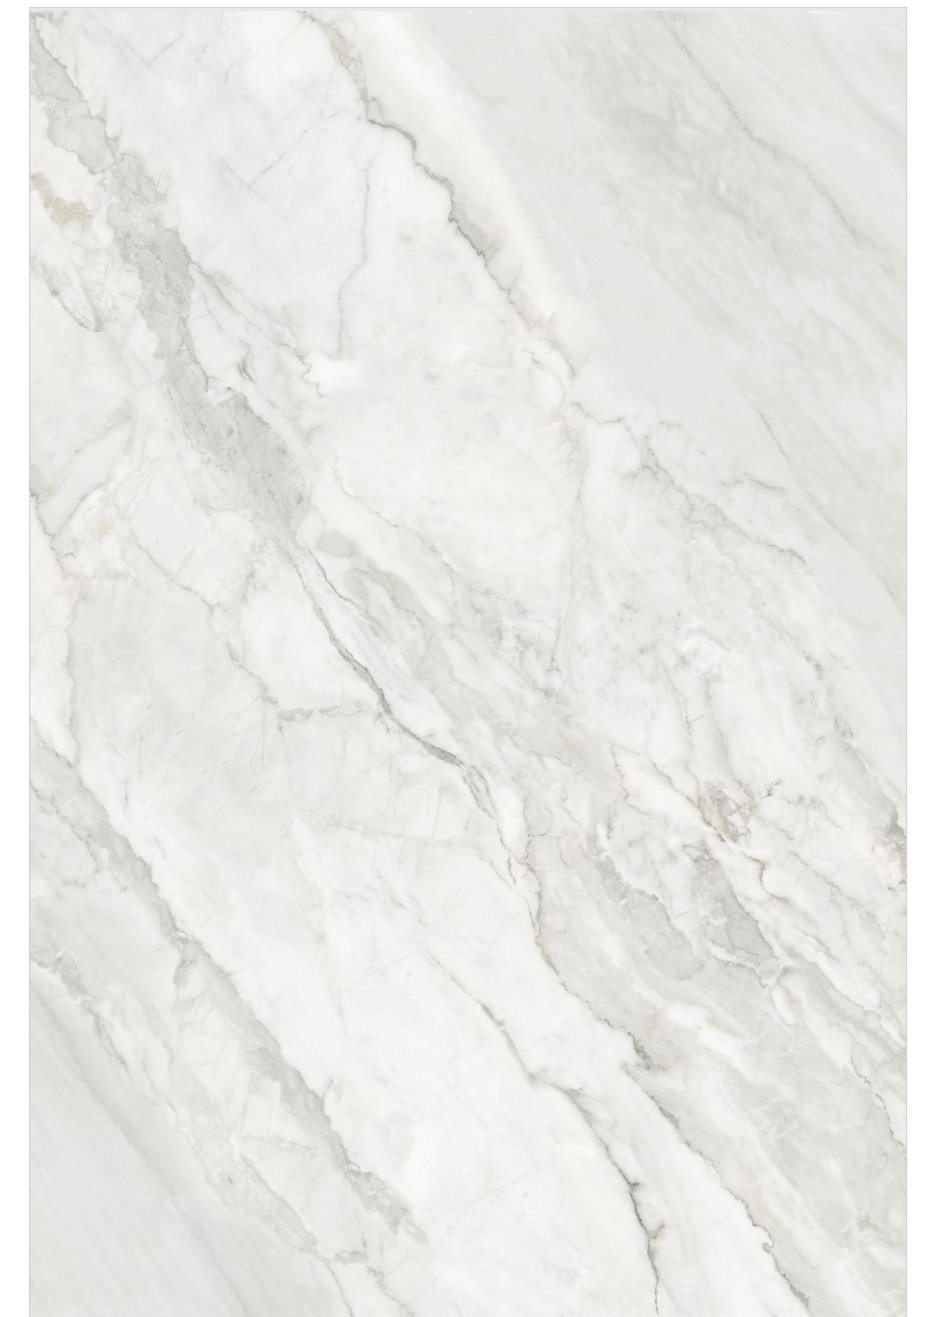

1200x  
1800mm

Glossy Finish | 9 mm thickness

Floor  
Milano White

Wall  
Milano White

Size  
1200x1800mm

Thickness  
9mm

**monolith**  
VOGUSH SURFACES

MILANO WHITE