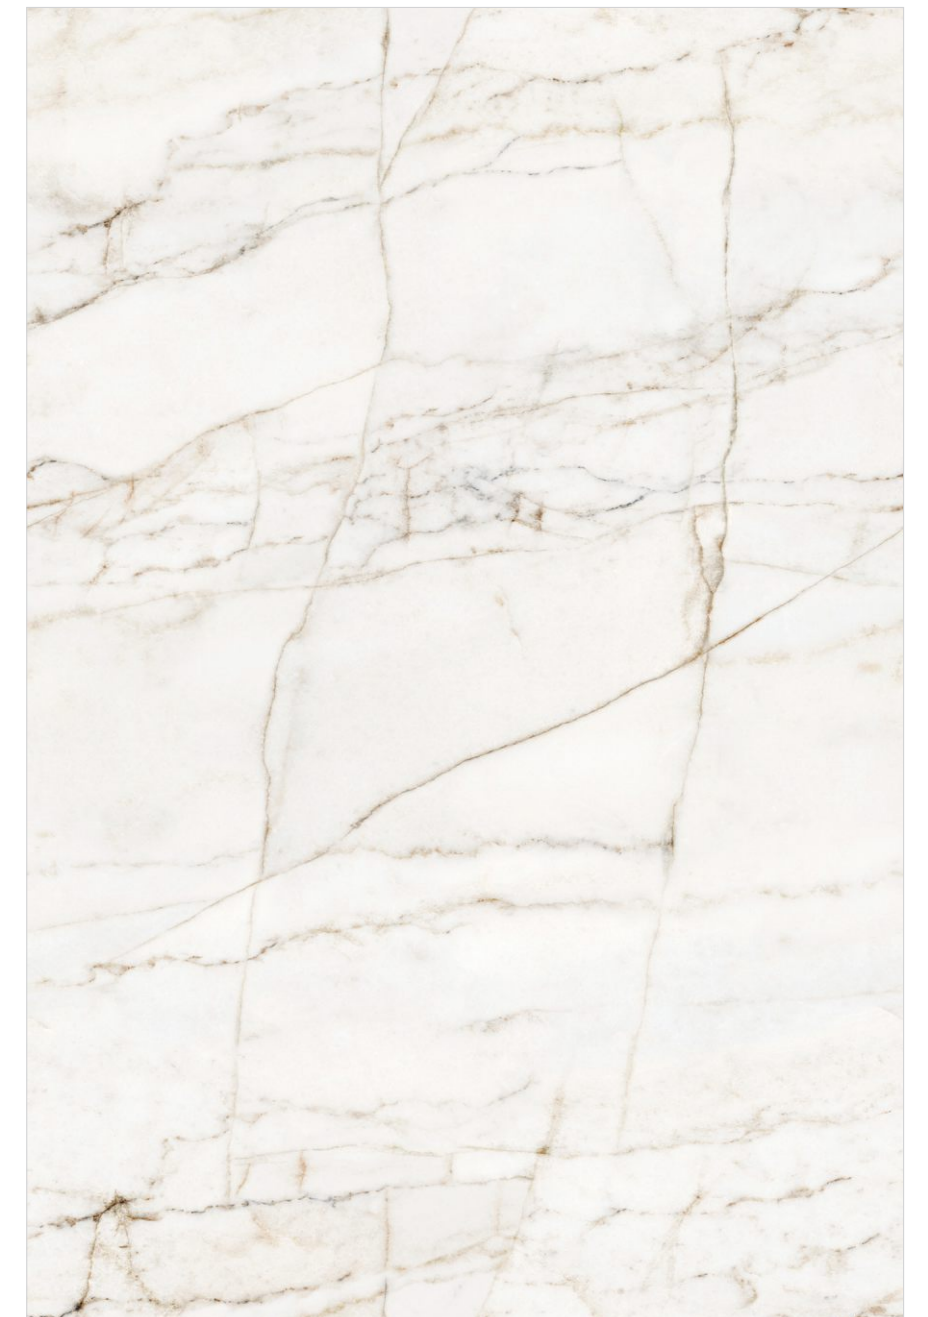

RANDOM 4 FACES

**Finish:** Super White Glossy

Floor  
Endless Afion White

Wall  
Endless Afion White

Size  
1200x1800mm

Thickness  
9mm

**monolith**  
VOGUSH SURFACES

ENDLESS AFION WHITE