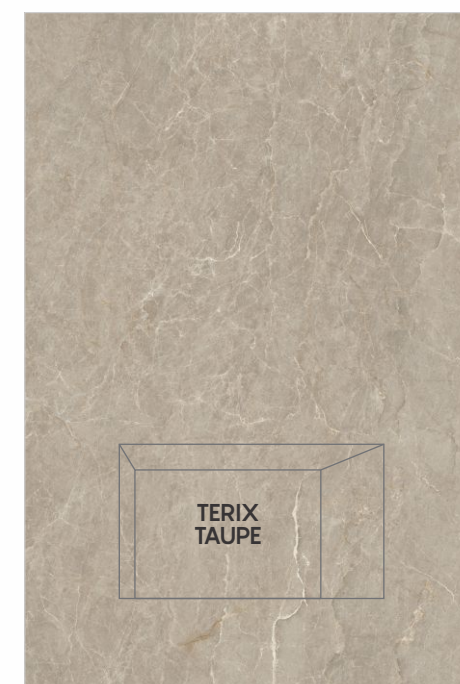

Malls

WITNESS UNMATCHED ELEGANCE WITH UNPARALLELED FUNCTIONALITY.

SIZE  
1200x1800mm

FINISH  
Super White

THICKNESS  
9mm

SIZE  
1200x1800mm

FINISH  
Glossy

THICKNESS  
9mm