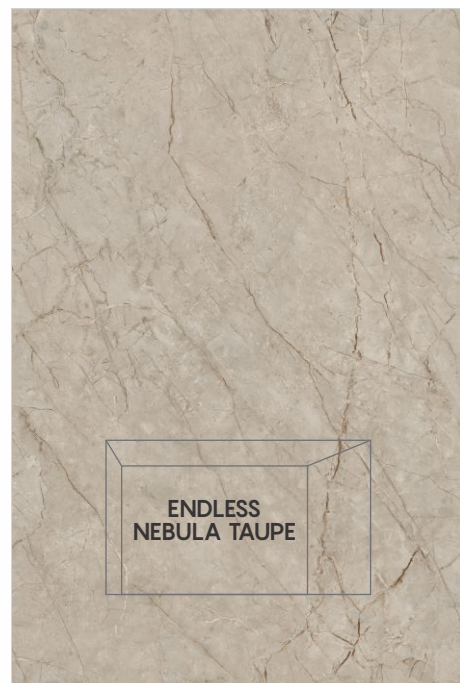

SIZE  
1200x1800mm

FINISH  
Glossy

THICKNESS  
9mm

SIZE  
1200x1800mm

FINISH  
Glossy

THICKNESS  
9mm