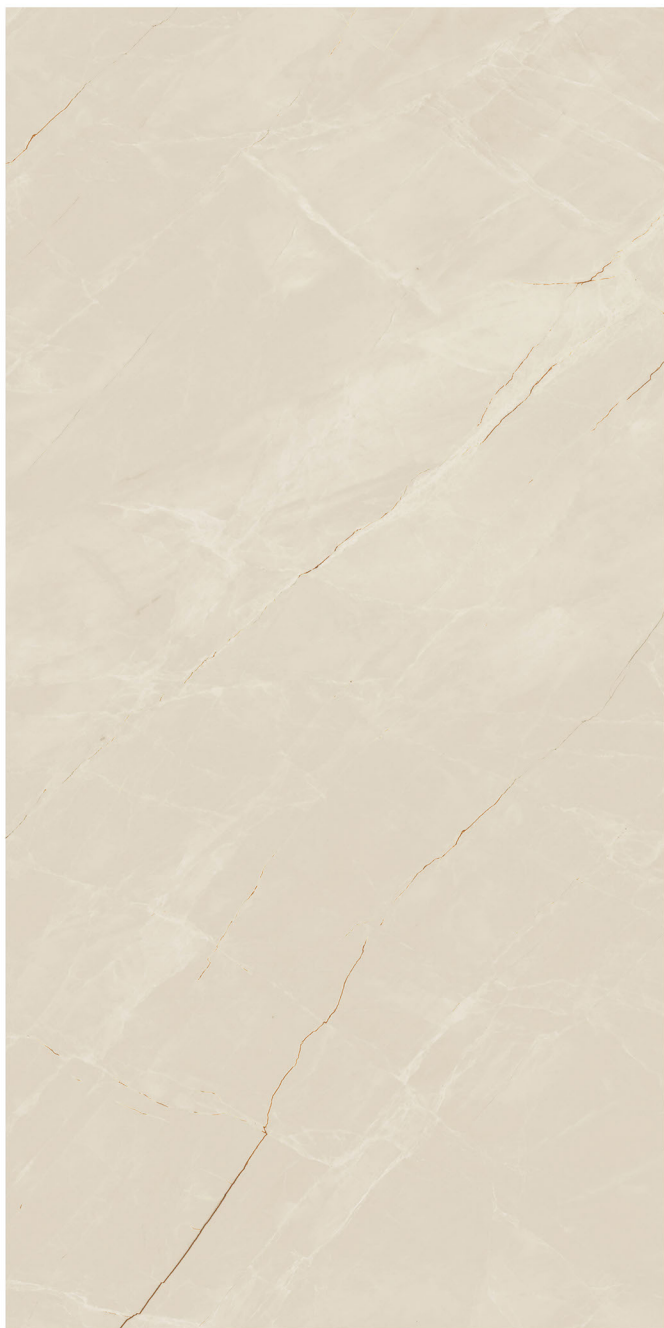

RANDOM 4 FACES

Finishes: Glossy | Porse | Carving

ENDLESS DOVER GREY

SIZE 800x1600mm  
THICKNESS 9mm

RANDOM 4 FACES

Finishes: Glossy | Porse

Floor  
ENDLESS DOVER TAUPE  
Glossy  
800x1600mm

ENDLESS DOVER CREMA