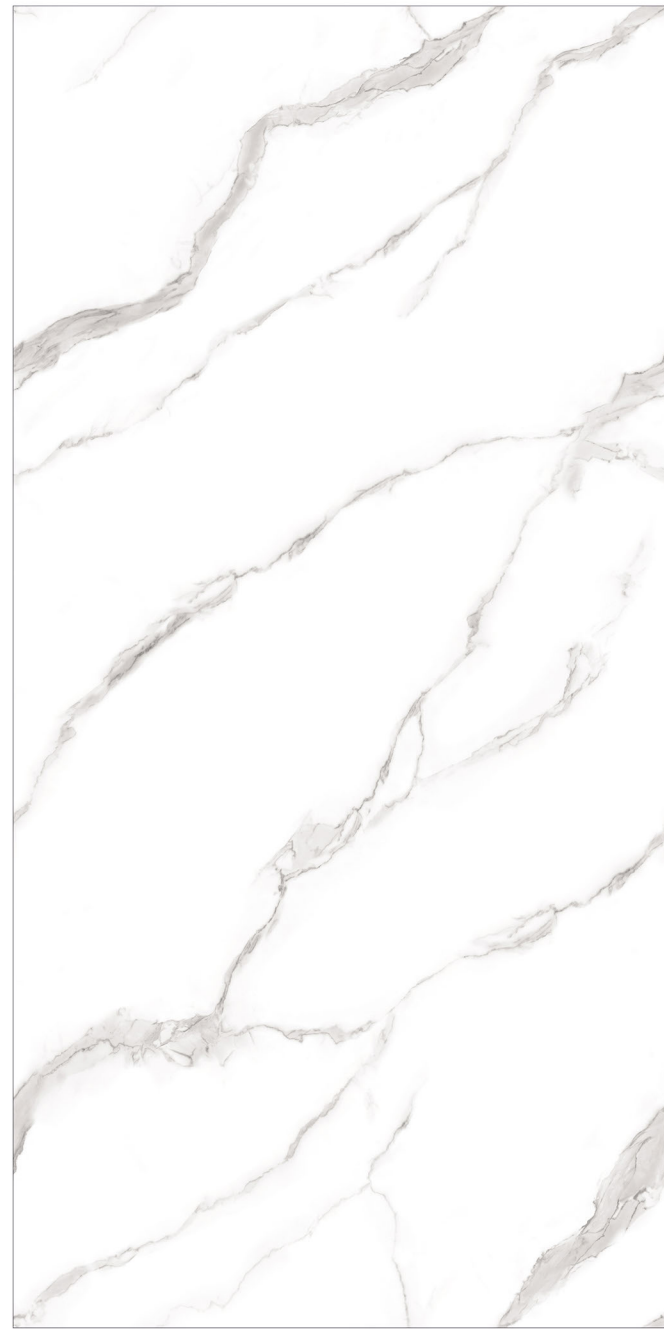

Finishes: Super White Glossy | Carving | Porse

Floor  
STATUARIO BERLIN  
Super white Glossy  
80x160cm

monolith  
VOGUEISH SURFACES

Wall & Floor  
ENDLESS STATUARIO ANTICO  
Super white Glossy  
80x160cm